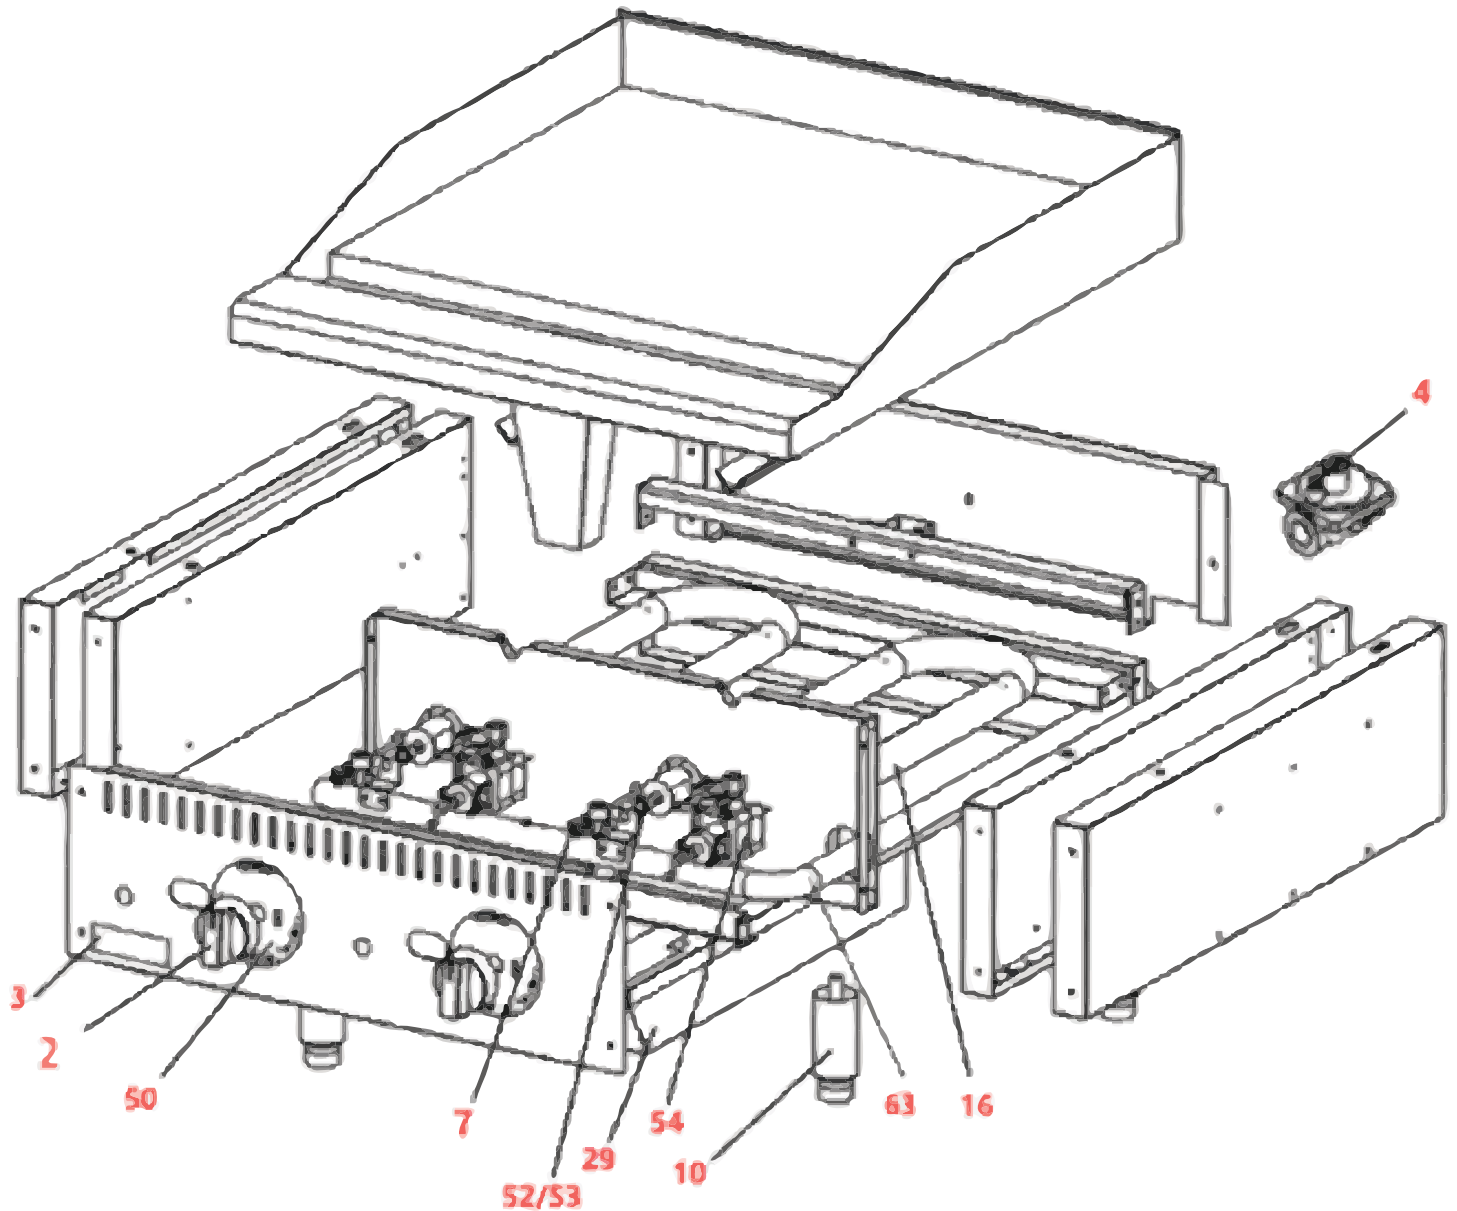

Parts Breakdown

Model CE-CN-G36-TP 47372

Parts Breakdown

Model CE-CN-G36-TP 47372

Item No.	Description	Position	Item No.	Description	Position	Item No.	Description	Position
AI759	Knob (TP Griddle) for 47372	2	AI752	4" Adjustable Leg for 47372	10	AI756	Orifice-TP Griddle, Nat for 47372	52
AI760	Nameplate for 47372	3	AI753	"U" Burner-Griddle & C Broiler for 47372	16	AI757	Orifice-TP Griddle, LP for 47372	53
AI750	Regulator 4"/10" for 47372	4	AI761	Grease Drawer for 47372	29	AI758	T-Stat Griddle (Pilot) Thermostat for 47372	54
AI751	Pilot Valve 1 to 1 (Griddle, CB) for 47372	7	AI755	Dial: 200-450F, T-Stat Griddle with Pilot for 47372	50			