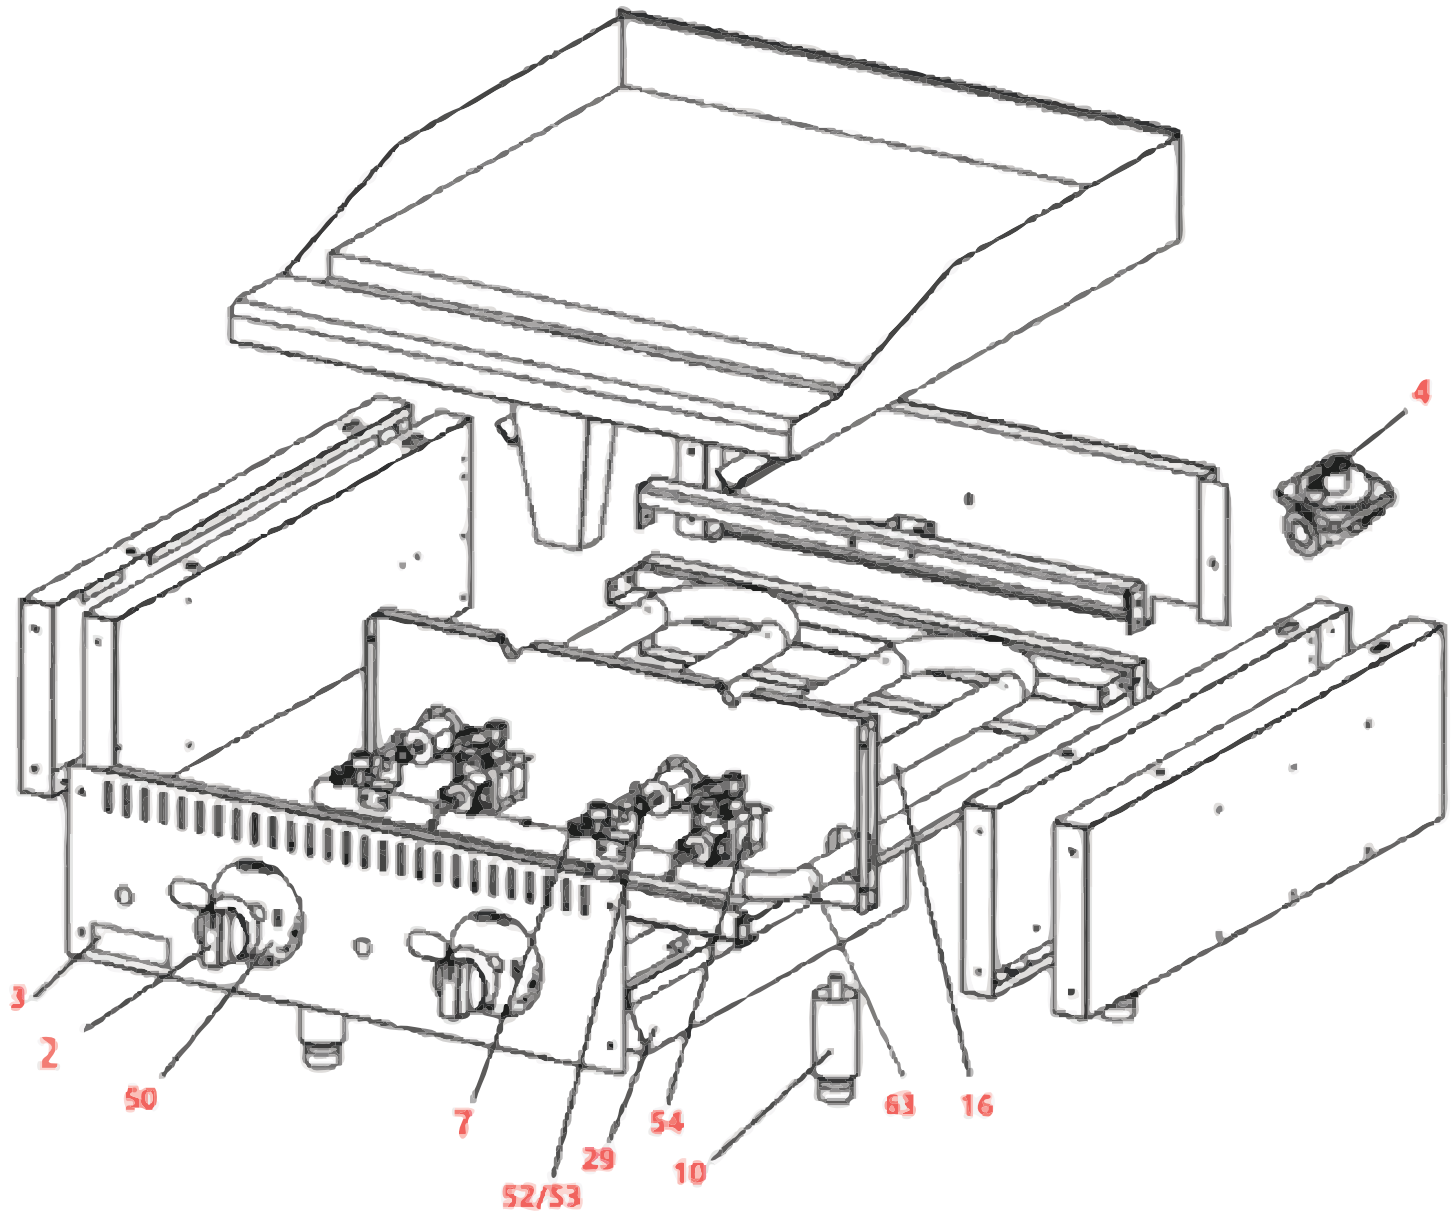

Parts Breakdown

Model CE-CN-G48-TP 47373

Parts Breakdown

Model CE-CN-G48-TP 47373

Item No.	Description	Position	Item No.	Description	Position	Item No.	Description	Position
AI762	Knob (TP Griddle) for 47373	2	AI752	4" Adjustable Leg for 47373	10	AI756	Orifice-TP Griddle, Nat for 47373	52
AI763	Nameplate for 47373	3	AI753	"U" Burner-Griddle & C Broiler for 47373	16	AI757	Orifice-TP Griddle, LP for 47373	53
AI750	Regulator 4"/10" for 47373	4	AI764	Grease Drawer for 47373	29	AI758	T-Stat Griddle (Pilot) Thermostat for 47373	54
AI751	Pilot Valve 1 to 1 (Griddle, CB) for 47373	7	AI755	Dial: 200-450F, T-Stat Griddle with Pilot for 47373	50			