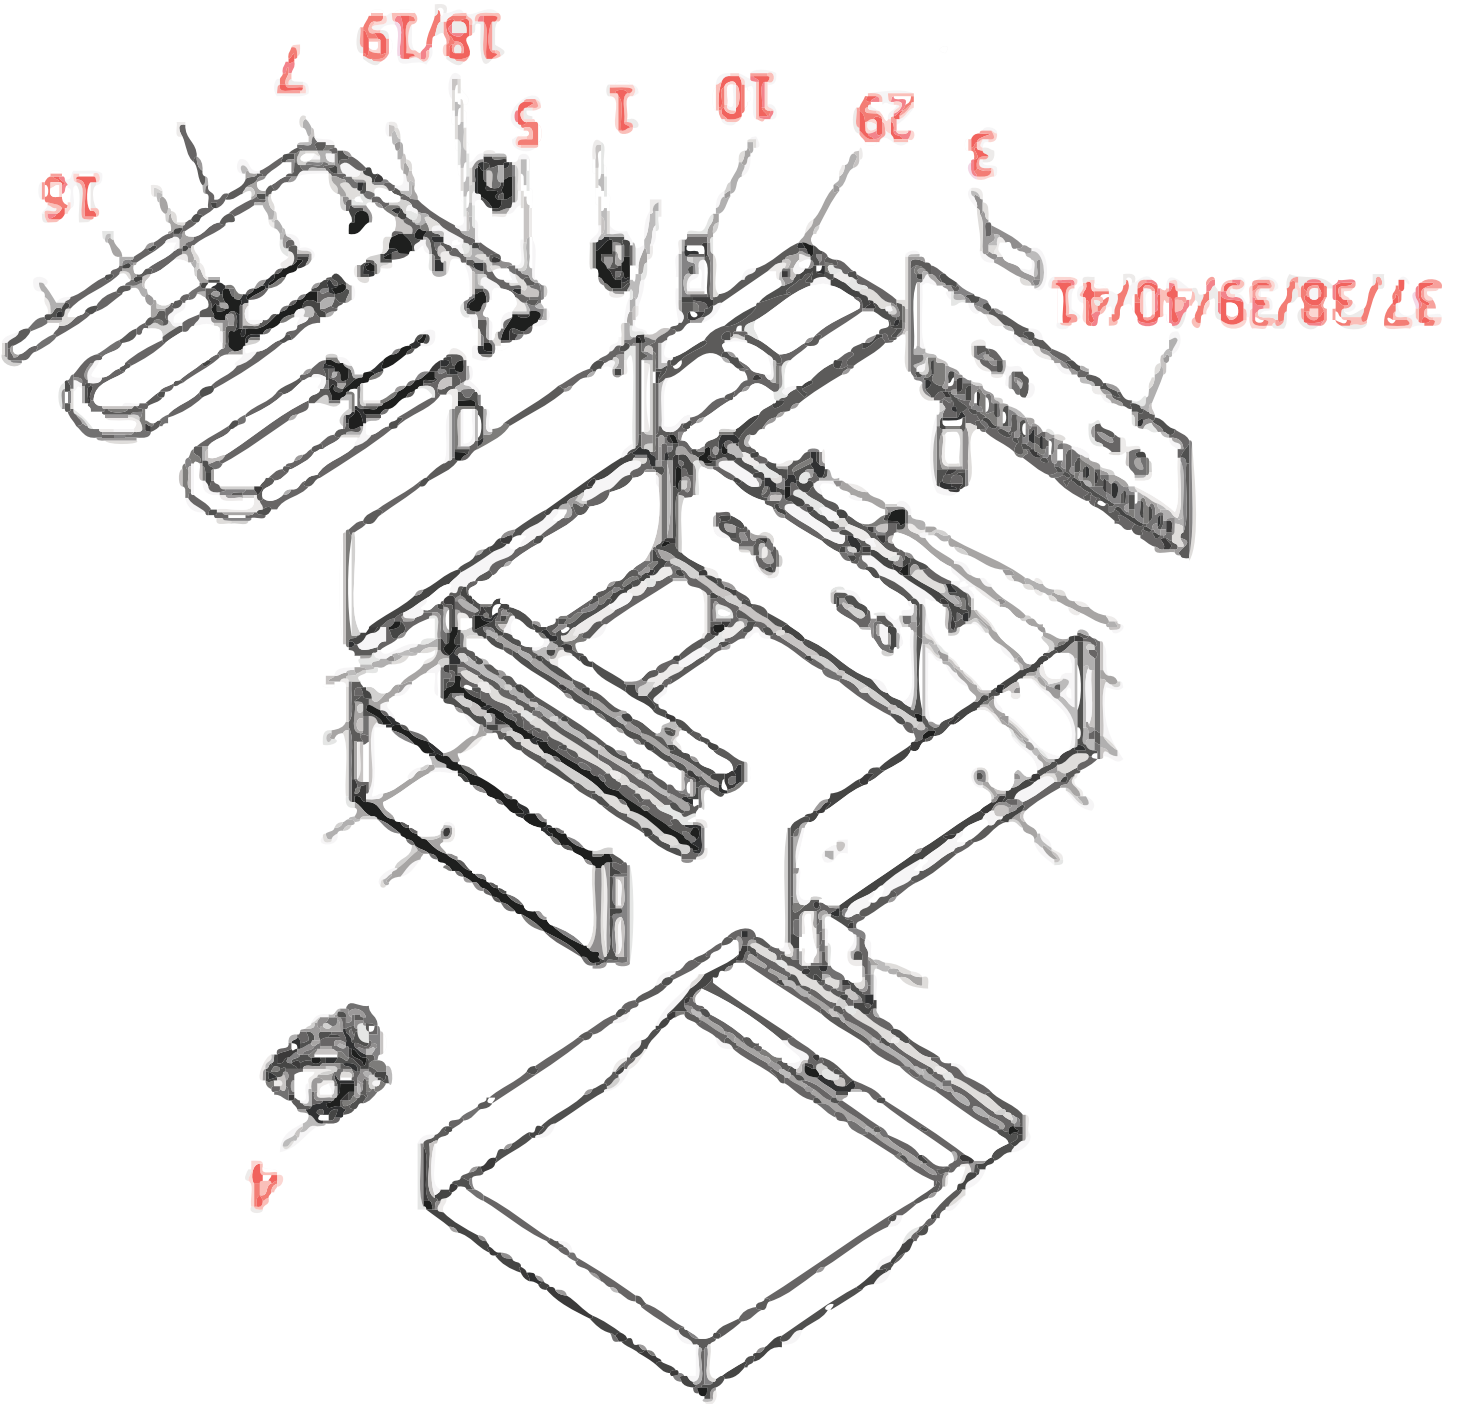

Parts Breakdown

Model CE-CN-G60-M 47366

Parts Breakdown

Model CE-CN-G60-M 47366

Item No.	Description	Position	Item No.	Description	Position	Item No.	Description	Position
AI775	Knob for 47366	1	AI751	Pilot Valve 1 to 1 (Griddle, CB) for 47366	7	AI768	Orifice - Griddle, Manual - L for 47366	19
AI776	Nameplate for 47366	3	AI752	4" Adjustable Leg for 47366	10	AI777	Grease Drawer for 47366	29
AI750	Regulator 4"/10" for 47366	4	AI753	"U" Burner-Griddle & C Broiler for 47366	16	AI778	Front Panel - 60" Griddle for 47366	41
AI767	Manual Gas Valve for 47366	5	AI756	Orifice - Griddle, Manual - Nat for 47366	18			