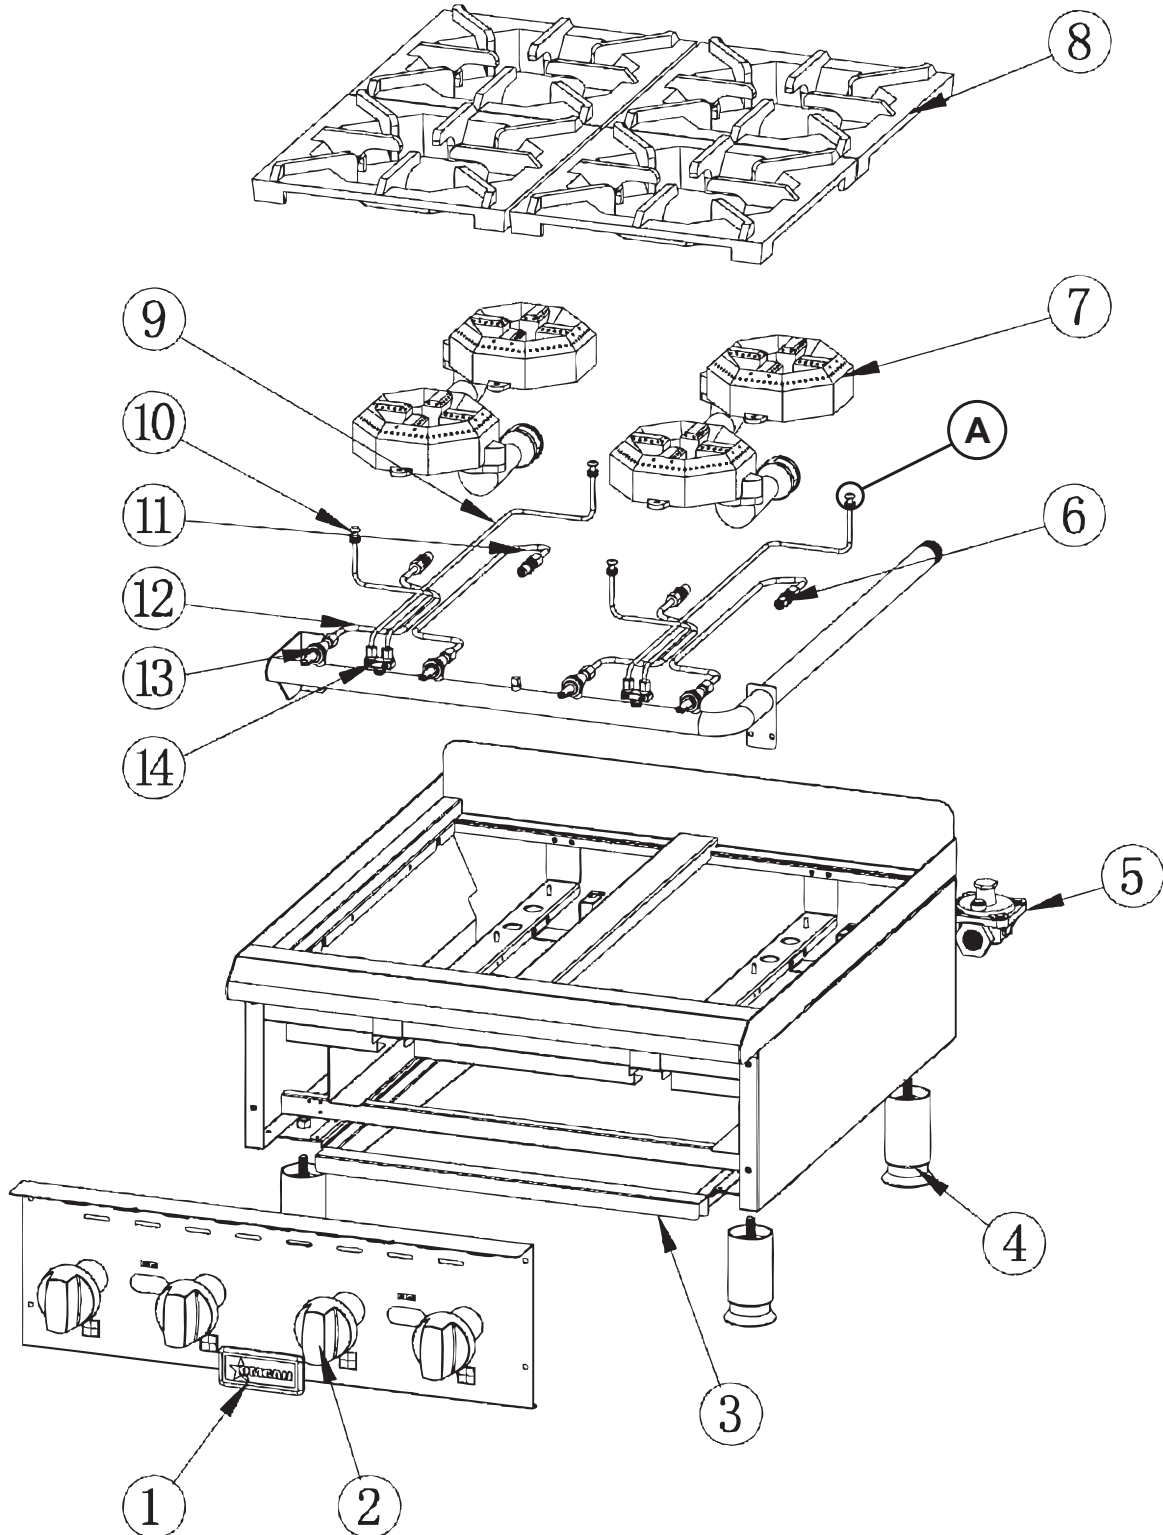

# Parts Breakdown

Model CE-CN-HP212M 43733

# Parts Breakdown

---

Model **CE-CN-HP212M** 43733

# Parts Breakdown

## Model CE-CN-HP212M 43733

Item No.	Description	Position	Item No.	Description	Position	Item No.	Description	Position
43313	Name Badge for Omcan for 43733	1	73107	Trivet for 43733	8	42961	Conversion Kits for 43733	15
43489	Red Dial for Manual Control Gas Equipment for 43733	2	73108	Back Pipe of Pilot Assembly for 43733	9	73105	Orifice 46 # NAT for 43733	16
73100	Tray for 43733	3	73109	Front Pipe of Pilot Assembly for 43733	10	63528	Nut for Pilot Tube for 43733	17
72410	Foot for 43733	4	73110	Main Gas Pipe Front for 43733	11	63529	Gas Pipe Connector for Pilot Tube for 43733	18
72407	Regulator for 43733	5	73111	Main Gas Pipe Rear for 43733	12	63530	Sleeve 6 Dia for Pilot Tube for 43733	19
73105	Orifice 46 # NAT for 43733	6	73090	Valve for 43733	13	63531	3/8 Burner Pipe Tie-In Nut for Pilot Tube for 43733	20
73106	Burner for 43733	7	73113	Pilot Valve for 43733	14	63532	3/8 Valve Tie-In Nut for Pilot Tube for 43733	21