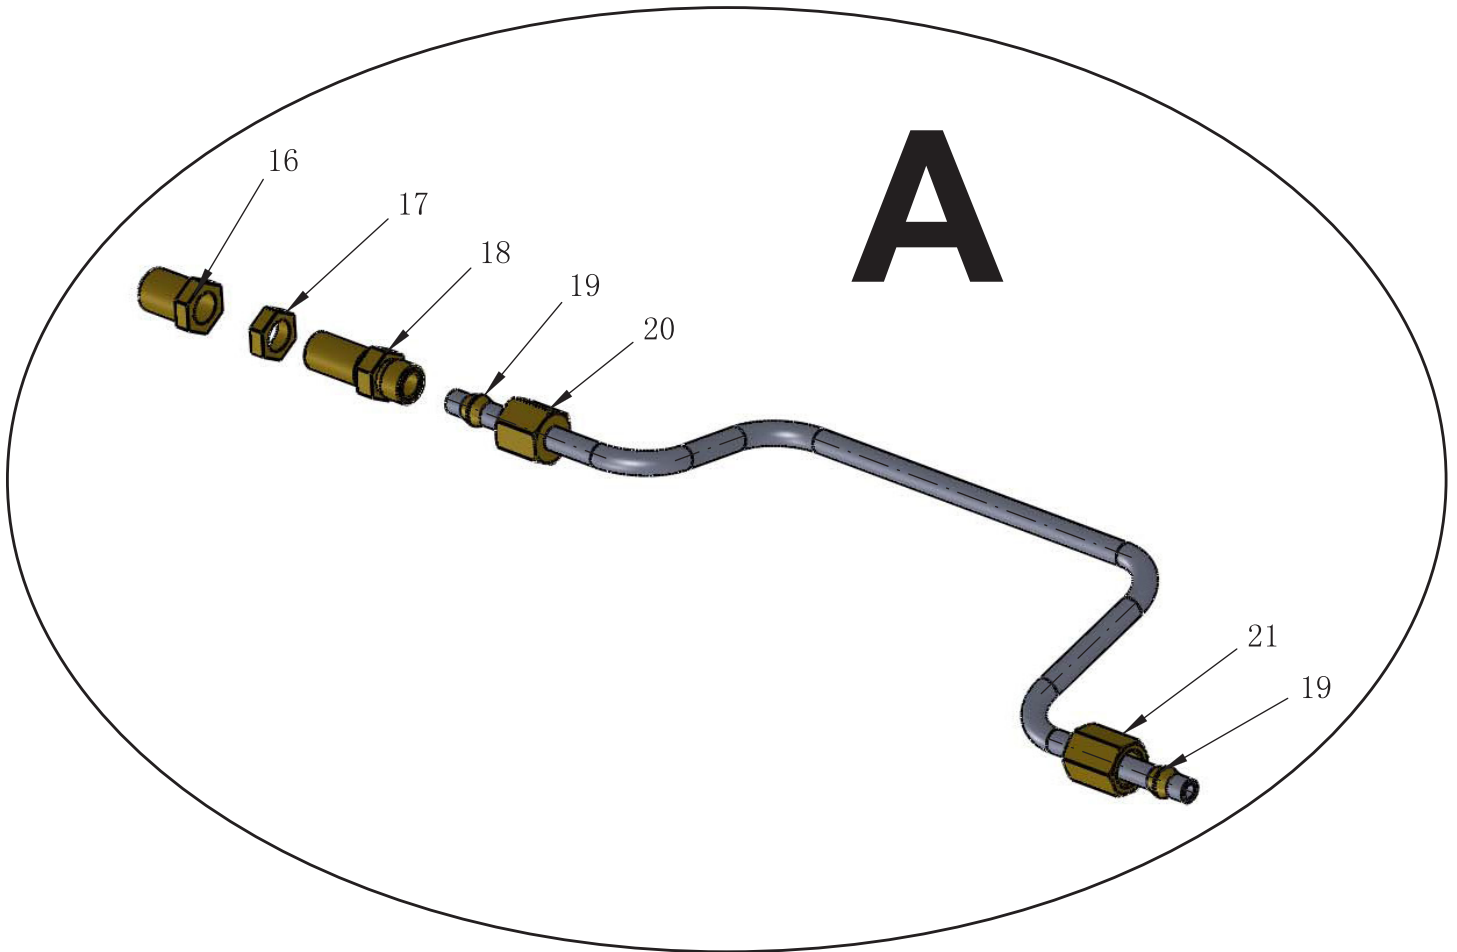

# Parts Breakdown

Model CE-CN-HP212M 43733

# Parts Breakdown

---

Model **CE-CN-HP212M** 43733

# Parts Breakdown

## Model CE-CN-HP212M 43733

Item No.	Description	Position	Item No.	Description	Position	Item No.	Description	Position
43313	Name Badge for Omcan for 43733	1	73107	Trivet for 43733	8	42961	Conversion Kits for 43733	15
43489	Red Dial for Manual Control Gas Equipment for 43733	2	73108	Back Pipe of Pilot Assembly for 43733	9	73105	Orifice 46 # NAT for 43733	16
73100	Tray for 43733	3	73109	Front Pipe of Pilot Assembly for 43733	10	63528	Nut for Pilot Tube for 43733	17
72410	Foot for 43733	4	73110	Main Gas Pipe Front for 43733	11	63529	Gas Pipe Connector for Pilot Tube for 43733	18
72407	Regulator for 43733	5	73111	Main Gas Pipe Rear for 43733	12	63530	Sleeve 6 Dia for Pilot Tube for 43733	19
73105	Orifice 46 # NAT for 43733	6	73090	Valve for 43733	13	63531	3/8 Burner Pipe Tie-In Nut for Pilot Tube for 43733	20
73106	Burner for 43733	7	73113	Pilot Valve for 43733	14	63532	3/8 Valve Tie-In Nut for Pilot Tube for 43733	21