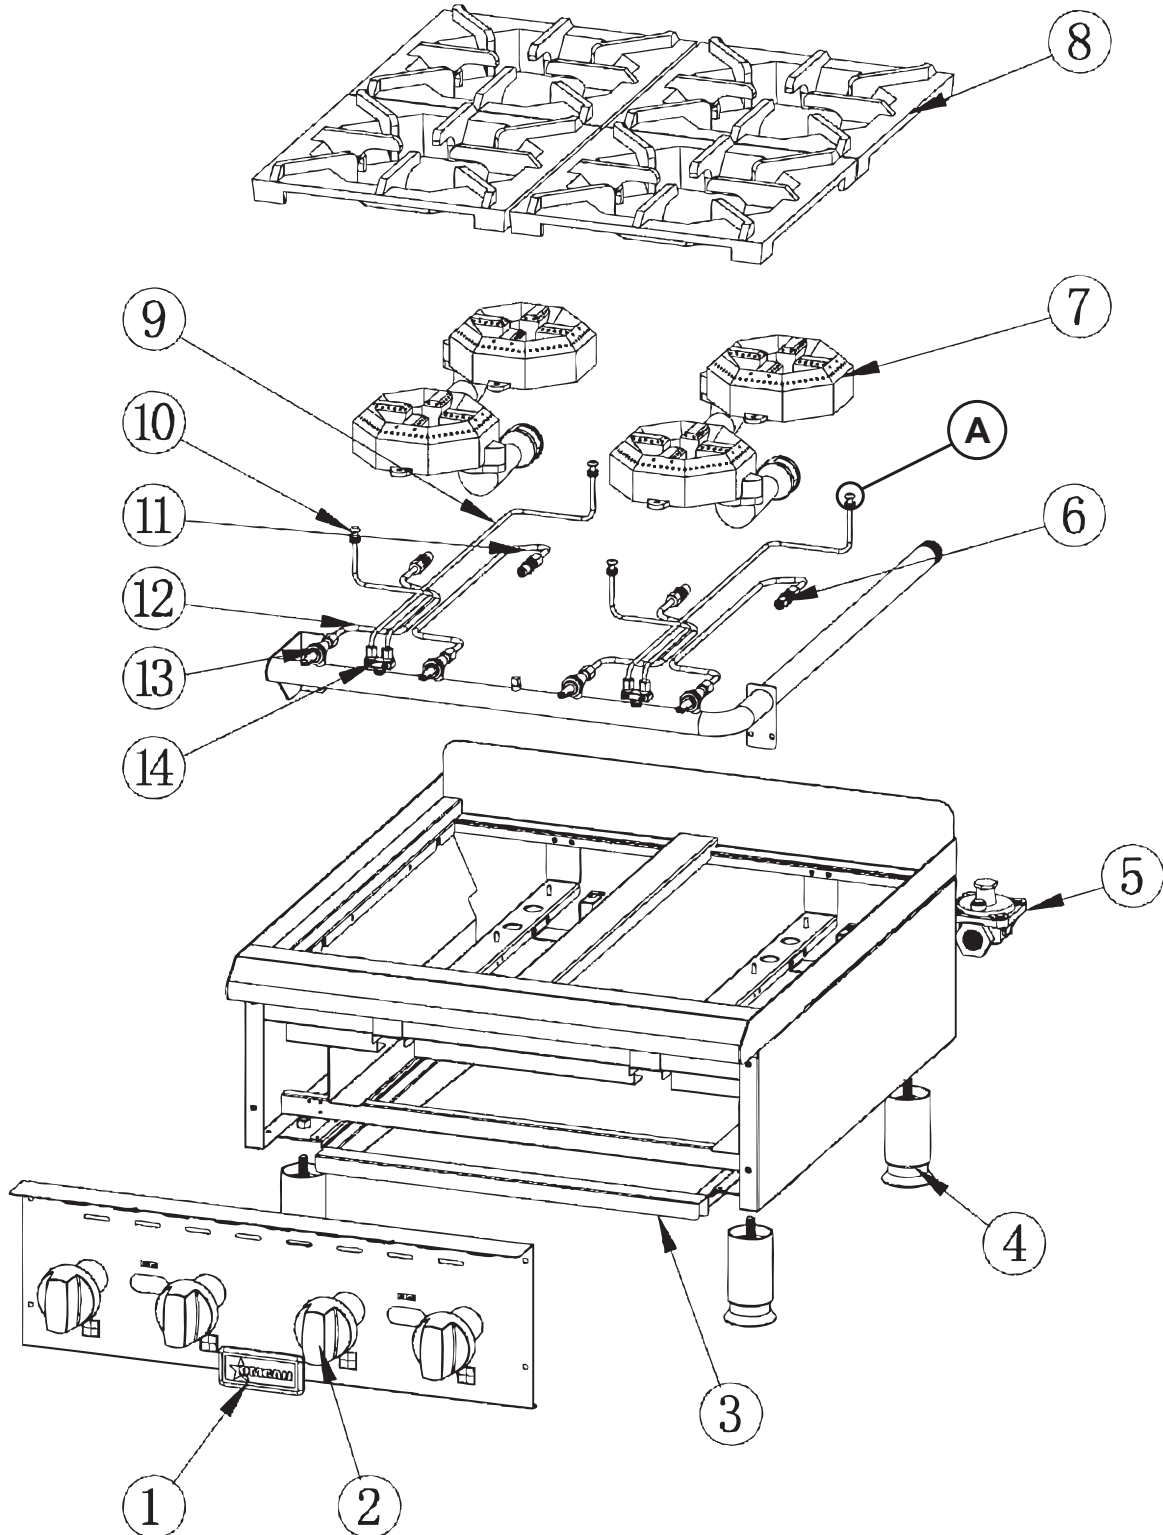

# Parts Breakdown

Model **CE-CN-HP424M** 43734

# Parts Breakdown

---

Model **CE-CN-HP424M** 43734

# Parts Breakdown

## Model CE-CN-HP424M 43734

Item No.	Description	Position	Item No.	Description	Position	Item No.	Description	Position
43313	Name Badge for Omcan for 43734	1	73107	Trivet for 43734	8	42962	Conversion Kits for 43734	15
43489	Red Dial for Manual Control Gas Equipment for 43734	2	73108	Back Pipe of Pilot Assembly for 43734	9	73105	Orifice 46 # NAT for 43734	16
72424	Tray for 43734	3	73109	Front Pipe of Pilot Assembly for 43734	10	63528	Nut for Pilot Tube for 43734	17
72410	Foot for 43734	4	73110	Main Gas Pipe Front for 43734	11	63529	Gas Pipe Connector for Pilot Tube for 43734	18
72407	Regulator for 43734	5	73111	Main Gas Pipe Rear for 43734	12	63530	Sleeve 6 Dia for Pilot Tube for 43734	19
73105	Orifice 46 # NAT for 43734	6	73090	Valve for 43734	13	63531	3/8 Burner Pipe Tie-In Nut for Pilot Tube for 43734	20
73106	Burner for 43734	7	73113	Pilot Valve for 43734	14	63532	3/8 Valve Tie-In Nut for Pilot Tube for 43734	21