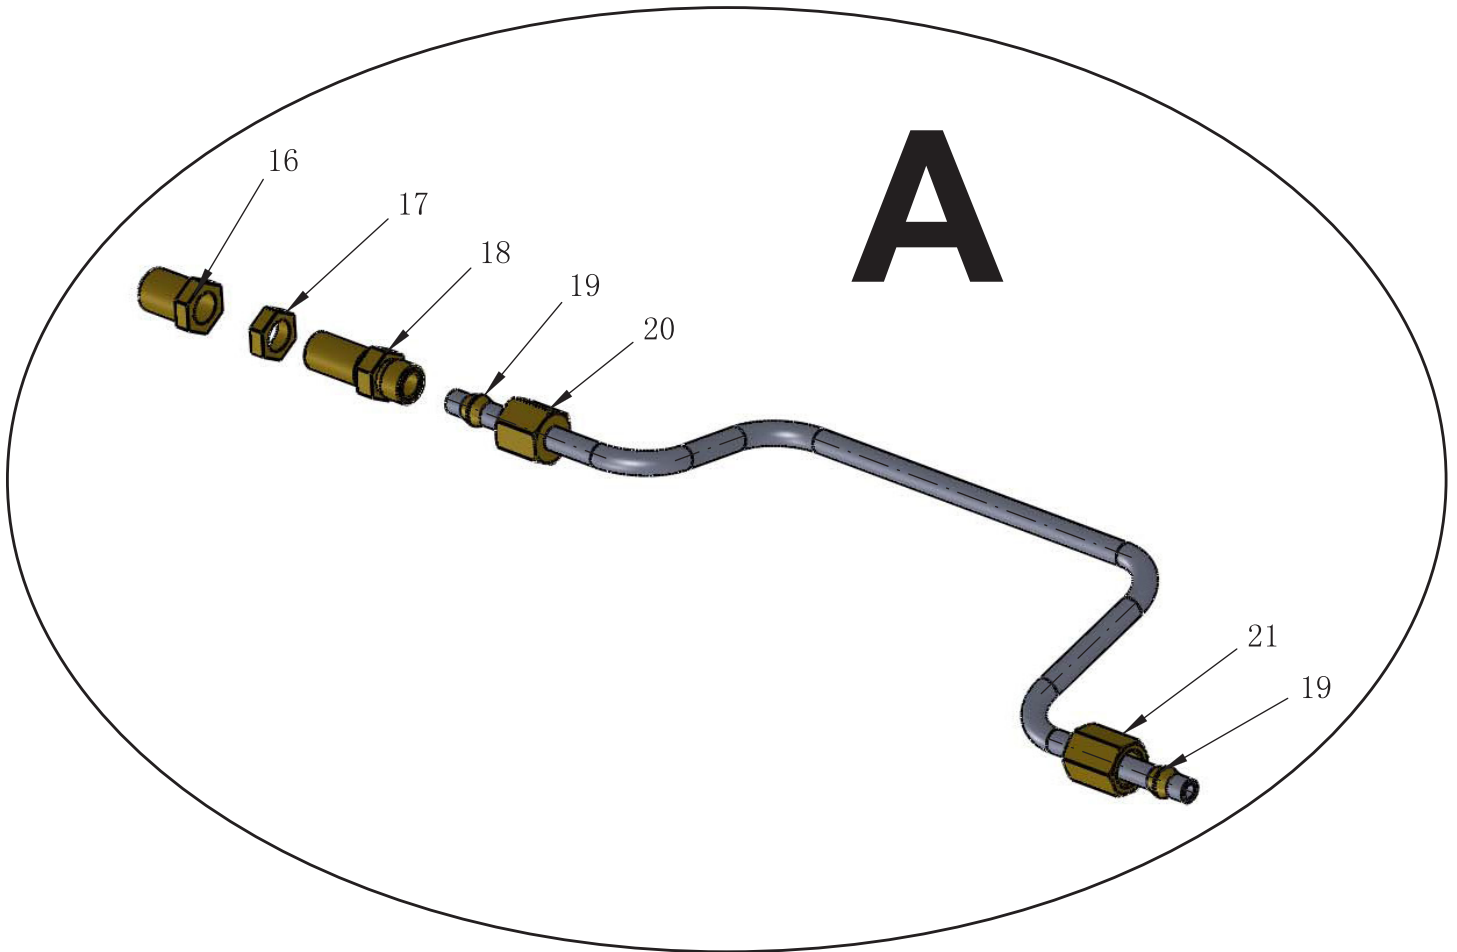

# Parts Breakdown

Model **CE-CN-HP424M** 43734

# Parts Breakdown

---

Model **CE-CN-HP424M** 43734

# Parts Breakdown

## Model CE-CN-HP424M 43734

Item No.	Description	Position	Item No.	Description	Position	Item No.	Description	Position
43313	Name Badge for Omcan for 43734	1	73107	Trivet for 43734	8	42962	Conversion Kits for 43734	15
43489	Red Dial for Manual Control Gas Equipment for 43734	2	73108	Back Pipe of Pilot Assembly for 43734	9	73105	Orifice 46 # NAT for 43734	16
72424	Tray for 43734	3	73109	Front Pipe of Pilot Assembly for 43734	10	63528	Nut for Pilot Tube for 43734	17
72410	Foot for 43734	4	73110	Main Gas Pipe Front for 43734	11	63529	Gas Pipe Connector for Pilot Tube for 43734	18
72407	Regulator for 43734	5	73111	Main Gas Pipe Rear for 43734	12	63530	Sleeve 6 Dia for Pilot Tube for 43734	19
73105	Orifice 46 # NAT for 43734	6	73090	Valve for 43734	13	63531	3/8 Burner Pipe Tie-In Nut for Pilot Tube for 43734	20
73106	Burner for 43734	7	73113	Pilot Valve for 43734	14	63532	3/8 Valve Tie-In Nut for Pilot Tube for 43734	21