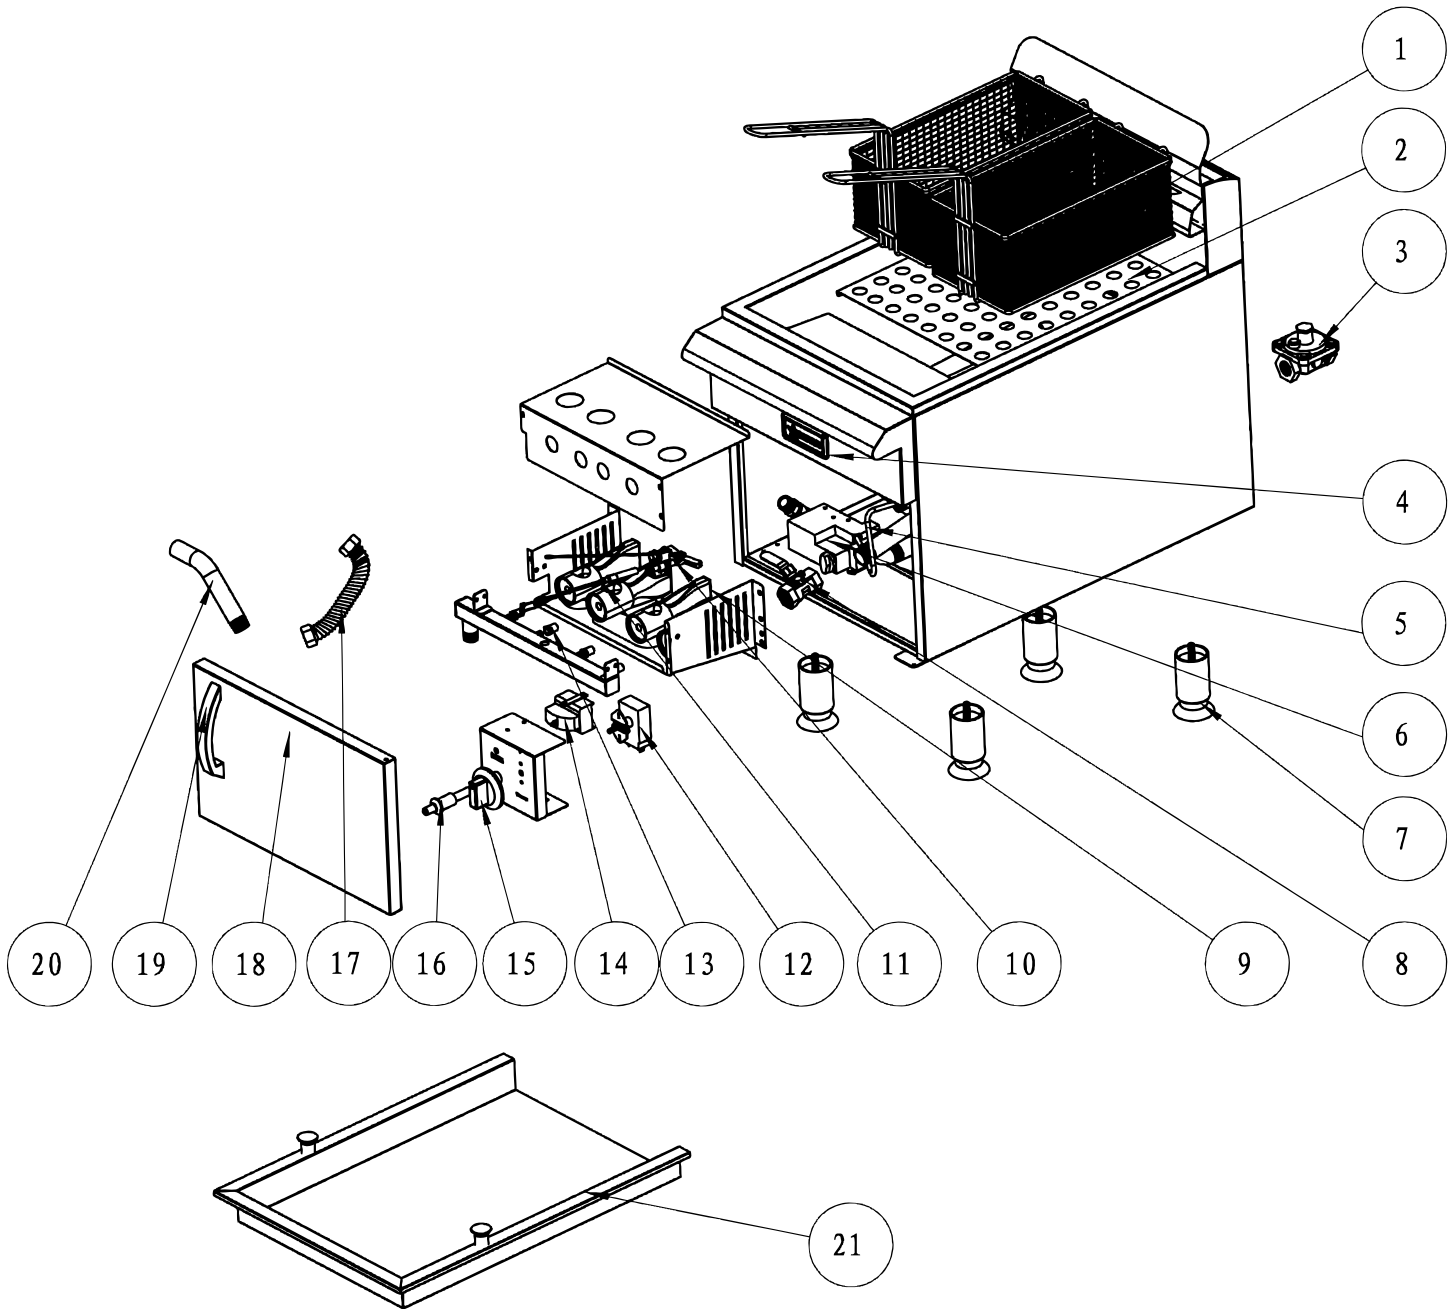

# Parts Breakdown

Model CE-CN-UR-CF15-LP 43087

# Parts Breakdown

---

## Model CE-CN-UR-CF15-LP 43087

Item No.	Description	Position	Item No.	Description	Position	Item No.	Description	Position
77941	Fryer Basket for 43087	1	77951	Valve Oil Drain for 43087	8	77960	Knob for 43087	15
77942	Filter Panel for 43087	2	77952	Burner for 43087	9	77961	Piezo Igniter for 43087	16
79005	Regulator for 43087	3	77954	Flame Device System for 43087	10	77962	Bellows for 43087	17
43313	Name Badge for Omcan for 43087	4	77955	Thermopile for 43087	11	77963	Door for 43087	18
77946	Pilot Pipe Assy. for 43087	5	<a href="#">77956</a>	Gas Thermostat for 43087	<a href="#">12</a>	77965	Door Handle for 43087	19
<a href="#">77949</a>	Gas Safety Control Valve for 43087	6	79006	Orifice for 43087	13	77966	Oil Drain Tube for 43087	20
<a href="#">72410</a>	Foot for 43087	7	<a href="#">77959</a>	LC Series Limit Control for 43087	14	77967	Cover (Optional Accessories) for 43087	21