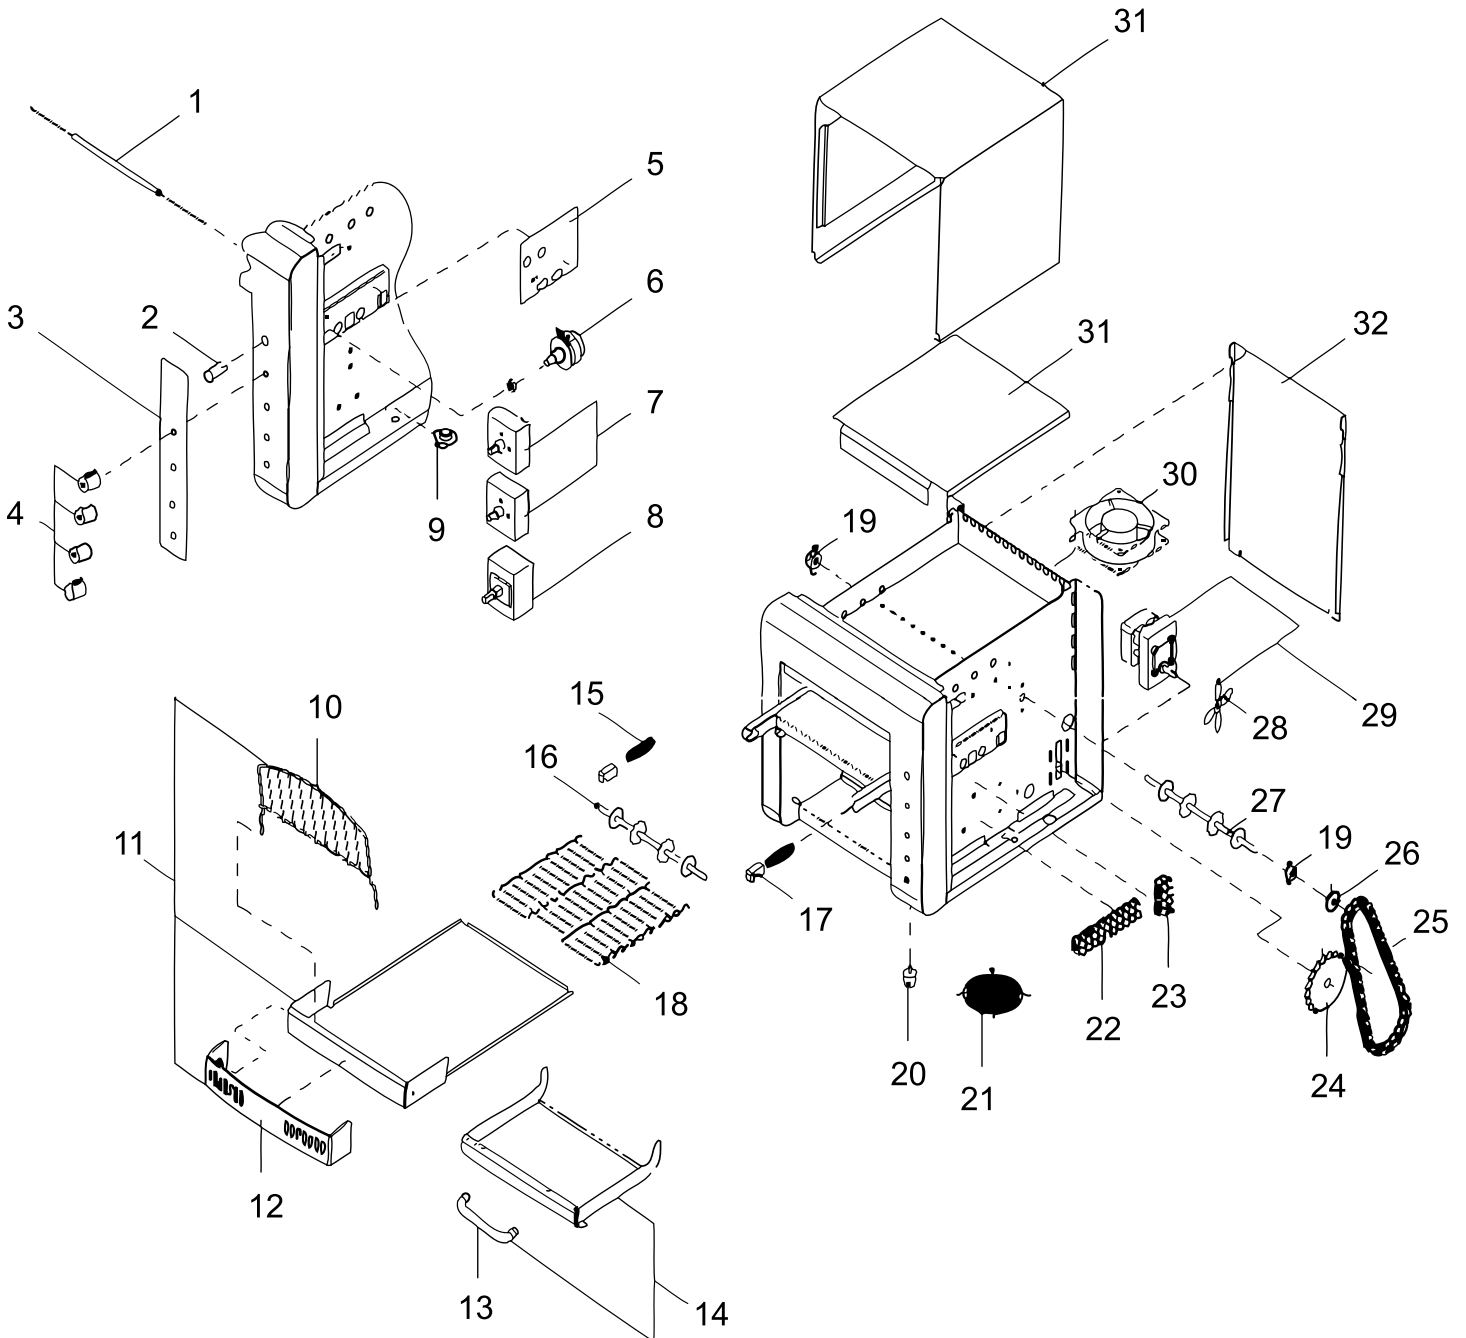

Parts Breakdown

Model CE-TW-0250 11385

Parts Breakdown

Model CE-TW-0250 11385

Item No.	Description	Position	Item No.	Description	Position	Item No.	Description	Position
19380	Heater Element Complete for 11385	1	74070	Crumb Tray Guard for 11385	12	74079	Terminal Block 4 for 11385	23
74119	Neon Lamp for 11385	2	74071	Collection Tray Handle for 11385	13	74080	Drive Gear 17 for 11385	24
74120	Control Label for 11385	3	21144	Collection Tray Complete for 11385	14	74081	Drive Chain for 11385	25
19390	Knob for 11385	4	74073	Front Bearing Spring for 11385	15	74082	Drive Gear 11 & 13 for 11385	26
74121	Element Retaining Plate for 11385	5	74074	Driven Shaft for 11385	16	74083	Drive Shaft for 11385	27
19387	Switch - Speed Control for 11385	6	74075	Front Bearing for 11385	17	74084	Fan Blades for 11385	28
19286	Heat Regulator Switch Upper for 11385	7	24430	Conveyor Belts for 11385	18	19385	Motor for 11385	29
19389	Power Switch for 11385	8	74076	Shaft Bearing for 11385	19	19382	Fan Motor for 11385	30
19381	Reset Switch for 11385	9	19383	Rubber Feet for 11385	20	74085	Top Airflow Plate for 11385	31
17724	Feed Rack for 11385	10	74077	Fan Cover for 11385	21	74086	Back Panel for 11385	32
21145	Crumb Tray Complete for 11385	11	74078	Terminal Block 10 for 11385	22	74087	Cover for 11385	33