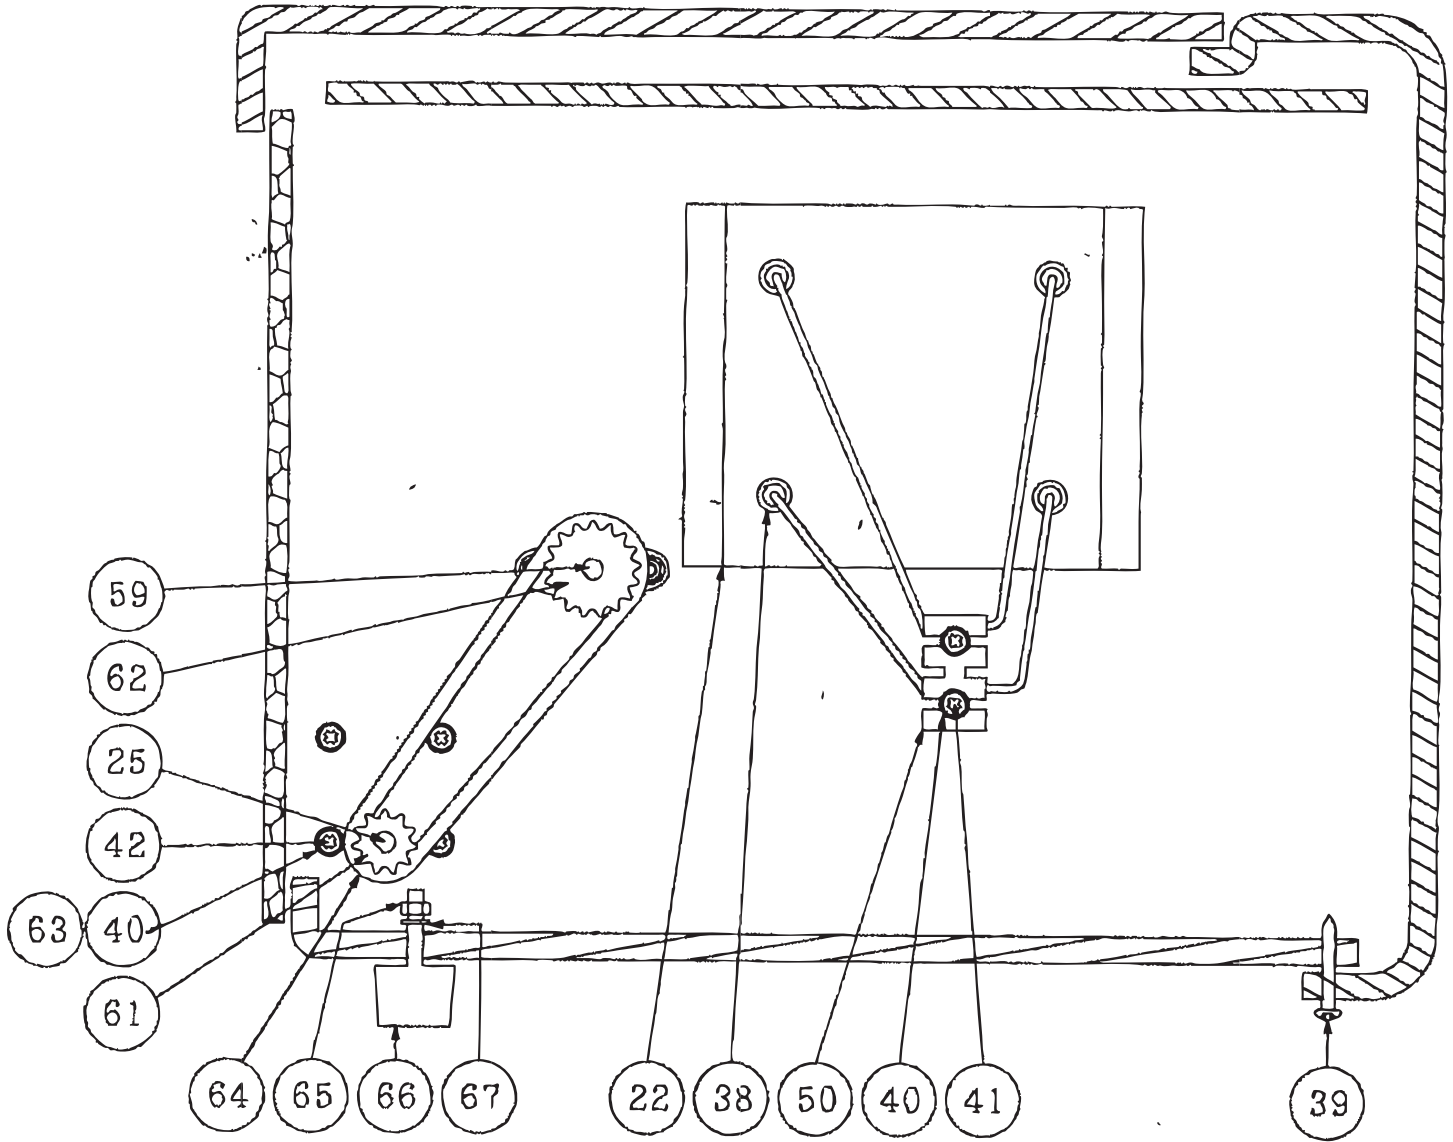

Parts Breakdown

Model CE-TW-0356 11387

Parts Breakdown

Model CE-TW-0356 11387

Parts Breakdown

Model CE-TW-0356 11387

Parts Breakdown

Model CE-TW-0356 11387

Parts Breakdown

Model CE-TW-0356 11387

Parts Breakdown

Model CE-TW-0356 11387

Parts Breakdown

Model CE-TW-0356 11387

Item No.	Description	Position	Item No.	Description	Position	Item No.	Description	Position
19023	Stainless Steel Cover for 11387	01	19037	Protection for Conveyor for 11387	17 - 19	19051	Big Terminal Block PA-12 (12P) for 11387	49
19024	Fan Terminal for 11387	02	19038	Protection for Element for 11387	20 - 22	40560	Small Terminal Block for 11387	50
19025	Insulation Plate for 11387	03	19039	Fan with Protection for 11387	23 - 24	19393	Drive Axel for 11387	59
19026	Plate Front for 11387	04	19040	Motor for 11387	25	19052	Gear 11T for 11387	61
19027	Cover Rear for 11387	05	19041	4P On/Off Switch for 11387	26	19053	Gear 17T for 11387	62
19028	Drawer for 11387	06, 06-1	19042	Switch Protection for 11387	27	40561	Chain Belt (#25x56Mesh) for 11387	64
19029	Front Plate for 11387	07, 07-1	19043	EGO Switch 250C (Middle for Top Heat Control) for 11387	28-1	AG702	Rubber Feet for 11387	66
19030	Rear Plate for 11387	08	19044	EGO Switch 320C (Bottom for Lower Heat Control) for 11387	28-2	AG703	Panel for 11387	68
19031	Left Plate for 11387	09	19046	11VR1KOM Speed Regular Switch for 11387	32	AG704	Screw for 11387	70
19032	Right Plate for 11387	10	19047	Indicate Light for 11387	33	19054	Stainless Steel Conveyor for 11387	72
19033	Base Plate for 11387	11	19048	T.O.D.36 F65 for 11387	37	AG705	Driver Shaft for 11387	73
19034	Insulation Plate Middle for 11387	12	19055	Heater Element 240V 3600W for 11387	38-2	AG706	Teflon Holder for 11387	74
19035	Conveyor Frame Completed for 11387	13	19050	CR-1 Thermostat (Top - Speed Control) for 11387	45	47387	Stacking Kit for 11387	
27537	Complete Tray for 11387	14 - 16	AH670	Hi Limit Switch for 11387	46	A1875	Master Link of Stainless Steel Conveyor for 11387	