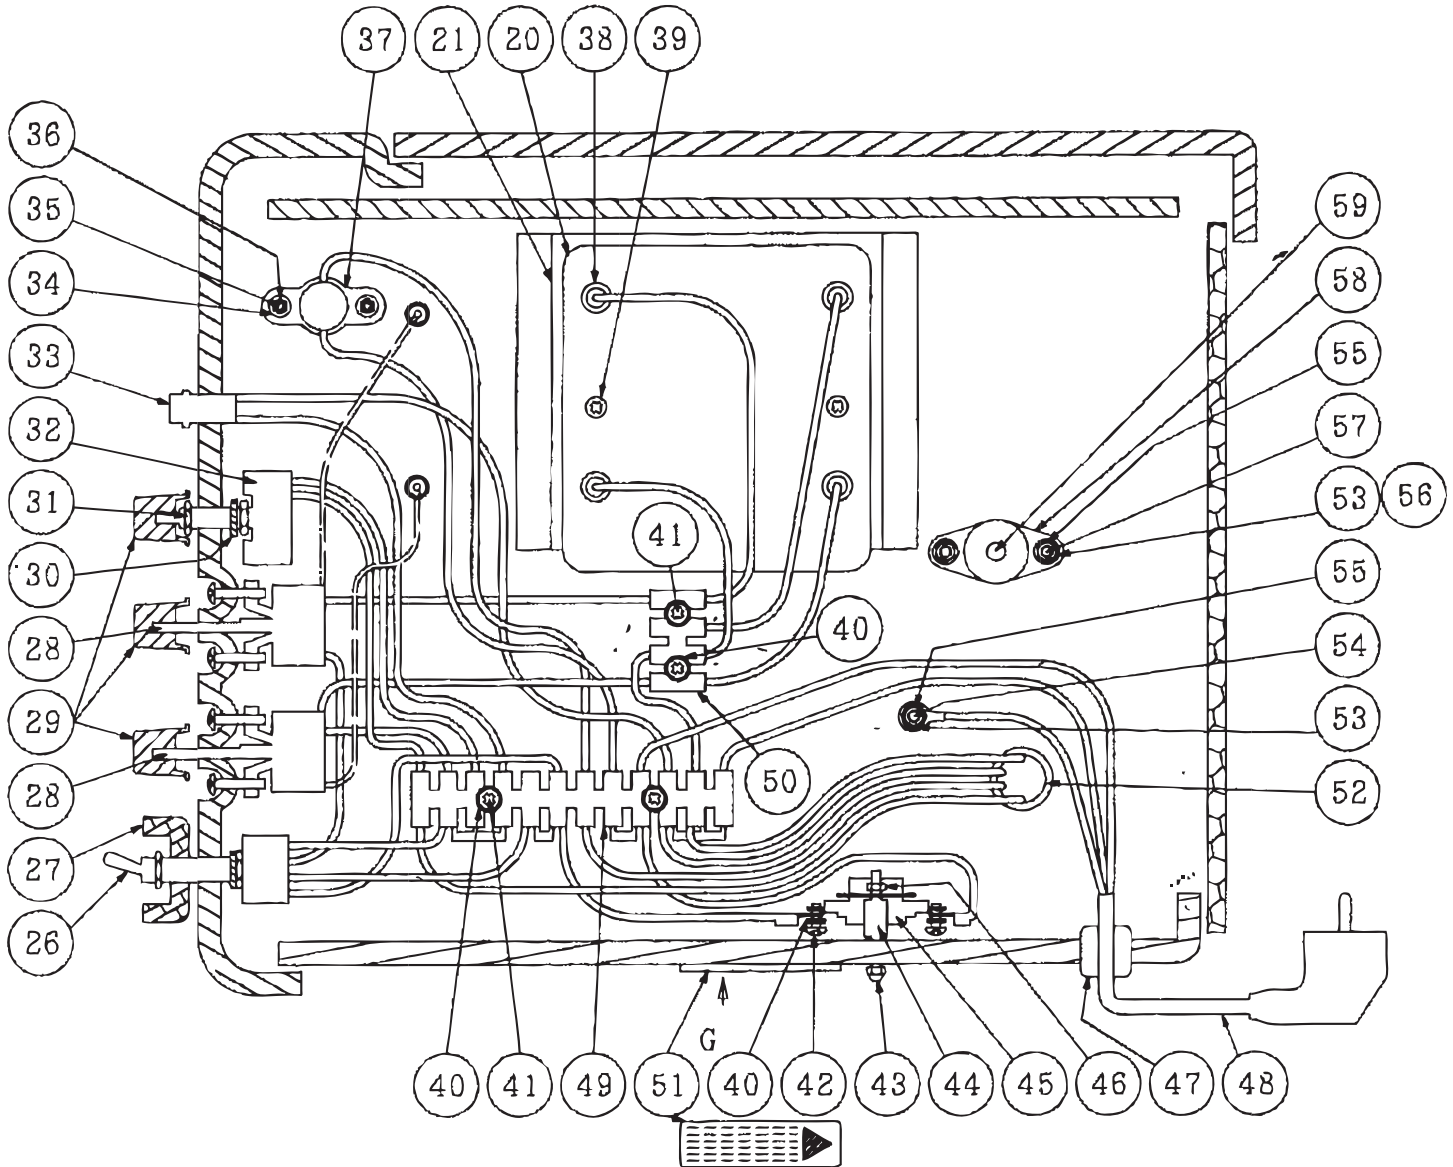

Parts Breakdown

Model CE-TW-0356 11387

Parts Breakdown

Model CE-TW-0356 11387

Parts Breakdown

Model CE-TW-0356 11387

Parts Breakdown

Model CE-TW-0356 11387

Parts Breakdown

Model CE-TW-0356 11387

Parts Breakdown

Model CE-TW-0356 11387

Parts Breakdown

Model CE-TW-0356 11387

Item No.	Description	Position	Item No.	Description	Position	Item No.	Description	Position
19023	Stainless Steel Cover for 11387	01	19037	Protection for Conveyor for 11387	17 - 19	19051	Big Terminal Block PA-12 (12P) for 11387	49
19024	Fan Terminal for 11387	02	19038	Protection for Element for 11387	20 - 22	40560	Small Terminal Block for 11387	50
19025	Insulation Plate for 11387	03	19039	Fan with Protection for 11387	23 - 24	19393	Drive Axel for 11387	59
19026	Plate Front for 11387	04	19040	Motor for 11387	25	19052	Gear 11T for 11387	61
19027	Cover Rear for 11387	05	19041	4P On/Off Switch for 11387	26	19053	Gear 17T for 11387	62
19028	Drawer for 11387	06, 06-1	19042	Switch Protection for 11387	27	40561	Chain Belt (#25x56Mesh) for 11387	64
19029	Front Plate for 11387	07, 07-1	19043	EGO Switch 250C (Middle for Top Heat Control) for 11387	28-1	AG702	Rubber Feet for 11387	66
19030	Rear Plate for 11387	08	19044	EGO Switch 320C (Bottom for Lower Heat Control) for 11387	28-2	AG703	Panel for 11387	68
19031	Left Plate for 11387	09	19046	11VR1KOM Speed Regular Switch for 11387	32	AG704	Screw for 11387	70
19032	Right Plate for 11387	10	19047	Indicate Light for 11387	33	19054	Stainless Steel Conveyor for 11387	72
19033	Base Plate for 11387	11	19048	T.O.D.36 F65 for 11387	37	AG705	Driver Shaft for 11387	73
19034	Insulation Plate Middle for 11387	12	19055	Heater Element 240V 3600W for 11387	38-2	AG706	Teflon Holder for 11387	74
19035	Conveyor Frame Completed for 11387	13	19050	CR-1 Thermostat (Top - Speed Control) for 11387	45	47387	Stacking Kit for 11387	
27537	Complete Tray for 11387	14 - 16	AH670	Hi Limit Switch for 11387	46	A1875	Master Link of Stainless Steel Conveyor for 11387	