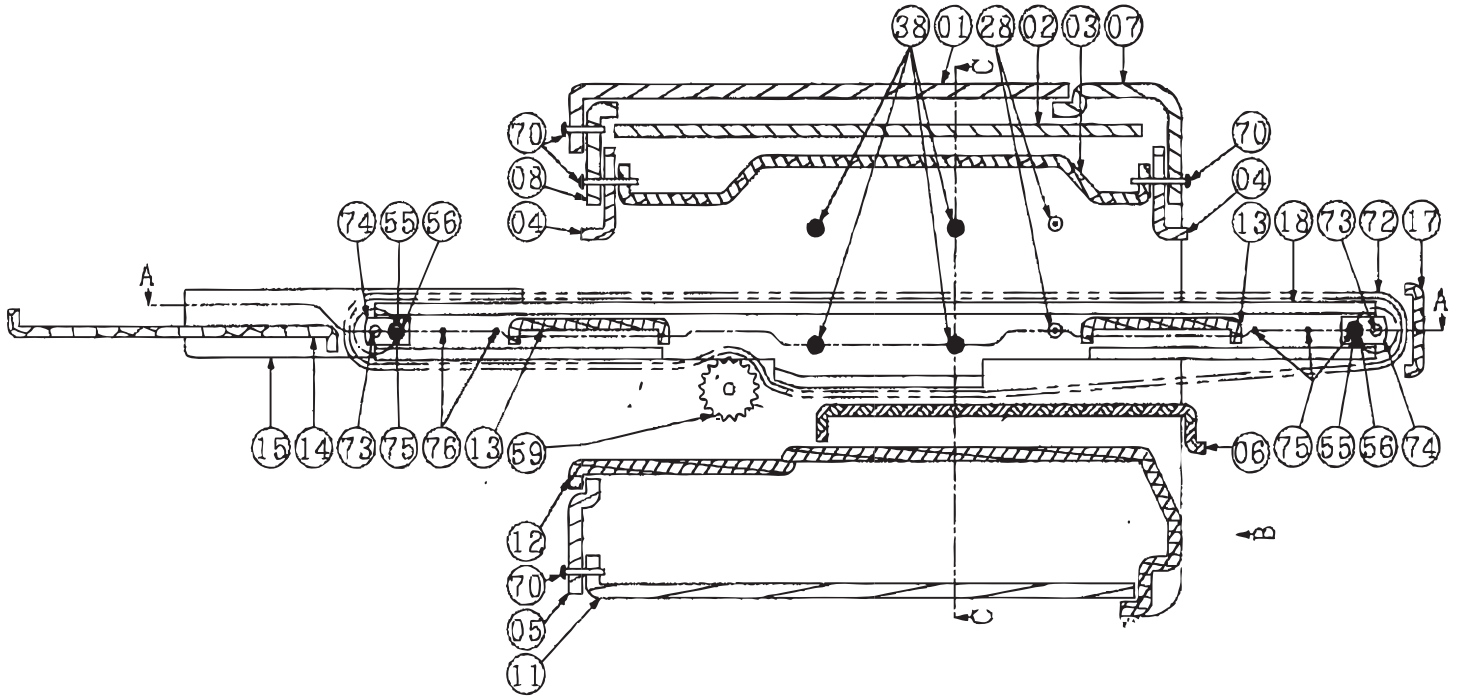

Parts Breakdown

Model CE-TW-0356 11387

Parts Breakdown

Model CE-TW-0356 11387

Parts Breakdown

Model CE-TW-0356 11387

Parts Breakdown

Model CE-TW-0356 11387

Parts Breakdown

Model CE-TW-0356 11387

Parts Breakdown

Model CE-TW-0356 11387

Parts Breakdown

Model CE-TW-0356 11387

Item No.	Description	Position	Item No.	Description	Position	Item No.	Description	Position
19023	Stainless Steel Cover for 11387	01	19037	Protection for Conveyor for 11387	17 - 19	19051	Big Terminal Block PA-12 (12P) for 11387	49
19024	Fan Terminal for 11387	02	19038	Protection for Element for 11387	20 - 22	40560	Small Terminal Block for 11387	50
19025	Insulation Plate for 11387	03	19039	Fan with Protection for 11387	23 - 24	19393	Drive Axel for 11387	59
19026	Plate Front for 11387	04	19040	Motor for 11387	25	19052	Gear 11T for 11387	61
19027	Cover Rear for 11387	05	19041	4P On/Off Switch for 11387	26	19053	Gear 17T for 11387	62
19028	Drawer for 11387	06, 06-1	19042	Switch Protection for 11387	27	40561	Chain Belt (#25x56Mesh) for 11387	64
19029	Front Plate for 11387	07, 07-1	19043	EGO Switch 250C (Middle for Top Heat Control) for 11387	28-1	AG702	Rubber Feet for 11387	66
19030	Rear Plate for 11387	08	19044	EGO Switch 320C (Bottom for Lower Heat Control) for 11387	28-2	AG703	Panel for 11387	68
19031	Left Plate for 11387	09	19046	11VR1KOM Speed Regular Switch for 11387	32	AG704	Screw for 11387	70
19032	Right Plate for 11387	10	19047	Indicate Light for 11387	33	19054	Stainless Steel Conveyor for 11387	72
19033	Base Plate for 11387	11	19048	T.O.D.36 F65 for 11387	37	AG705	Driver Shaft for 11387	73
19034	Insulation Plate Middle for 11387	12	19055	Heater Element 240V 3600W for 11387	38-2	AG706	Teflon Holder for 11387	74
19035	Conveyor Frame Completed for 11387	13	19050	CR-1 Thermostat (Top - Speed Control) for 11387	45	47387	Stacking Kit for 11387	
27537	Complete Tray for 11387	14 - 16	AH670	Hi Limit Switch for 11387	46	A1875	Master Link of Stainless Steel Conveyor for 11387	