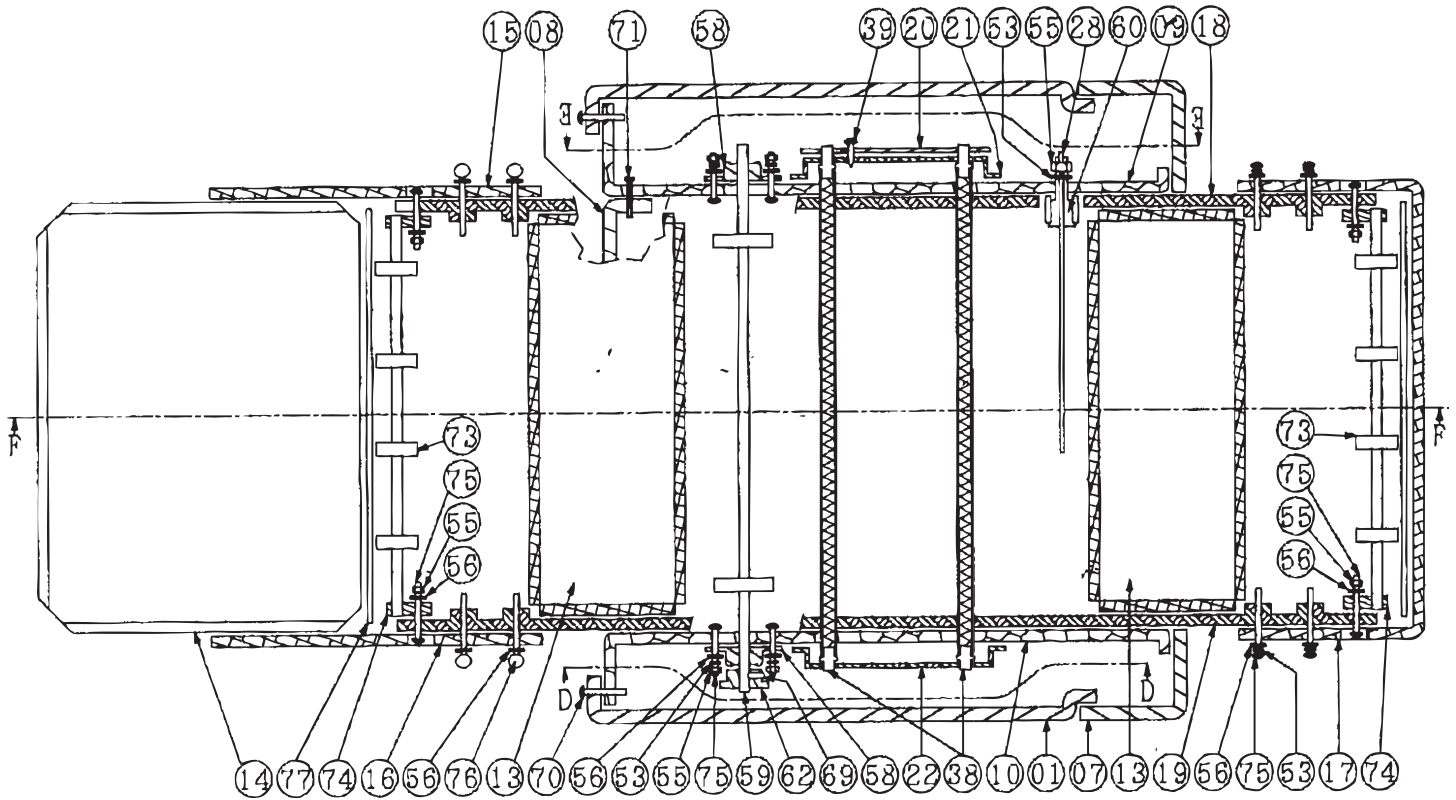

Parts Breakdown

Model CE-TW-0356 11387

Parts Breakdown

Model CE-TW-0356 11387

Parts Breakdown

Model CE-TW-0356 11387

Parts Breakdown

Model CE-TW-0356 11387

Parts Breakdown

Model CE-TW-0356 11387

Parts Breakdown

Model CE-TW-0356 11387

Parts Breakdown

Model CE-TW-0356 11387

Item No.	Description	Position	Item No.	Description	Position	Item No.	Description	Position
19023	Stainless Steel Cover for 11387	01	19037	Protection for Conveyor for 11387	17 - 19	19051	Big Terminal Block PA-12 (12P) for 11387	49
19024	Fan Terminal for 11387	02	19038	Protection for Element for 11387	20 - 22	40560	Small Terminal Block for 11387	50
19025	Insulation Plate for 11387	03	19039	Fan with Protection for 11387	23 - 24	19393	Drive Axel for 11387	59
19026	Plate Front for 11387	04	19040	Motor for 11387	25	19052	Gear 11T for 11387	61
19027	Cover Rear for 11387	05	19041	4P On/Off Switch for 11387	26	19053	Gear 17T for 11387	62
19028	Drawer for 11387	06, 06-1	19042	Switch Protection for 11387	27	40561	Chain Belt (#25x56Mesh) for 11387	64
19029	Front Plate for 11387	07, 07-1	19043	EGO Switch 250C (Middle for Top Heat Control) for 11387	28-1	AG702	Rubber Feet for 11387	66
19030	Rear Plate for 11387	08	19044	EGO Switch 320C (Bottom for Lower Heat Control) for 11387	28-2	AG703	Panel for 11387	68
19031	Left Plate for 11387	09	19046	11VR1KOM Speed Regular Switch for 11387	32	AG704	Screw for 11387	70
19032	Right Plate for 11387	10	19047	Indicate Light for 11387	33	19054	Stainless Steel Conveyor for 11387	72
19033	Base Plate for 11387	11	19048	T.O.D.36 F65 for 11387	37	AG705	Driver Shaft for 11387	73
19034	Insulation Plate Middle for 11387	12	19055	Heater Element 240V 3600W for 11387	38-2	AG706	Teflon Holder for 11387	74
19035	Conveyor Frame Completed for 11387	13	19050	CR-1 Thermostat (Top - Speed Control) for 11387	45	47387	Stacking Kit for 11387	
27537	Complete Tray for 11387	14 - 16	AH670	Hi Limit Switch for 11387	46	A1875	Master Link of Stainless Steel Conveyor for 11387	