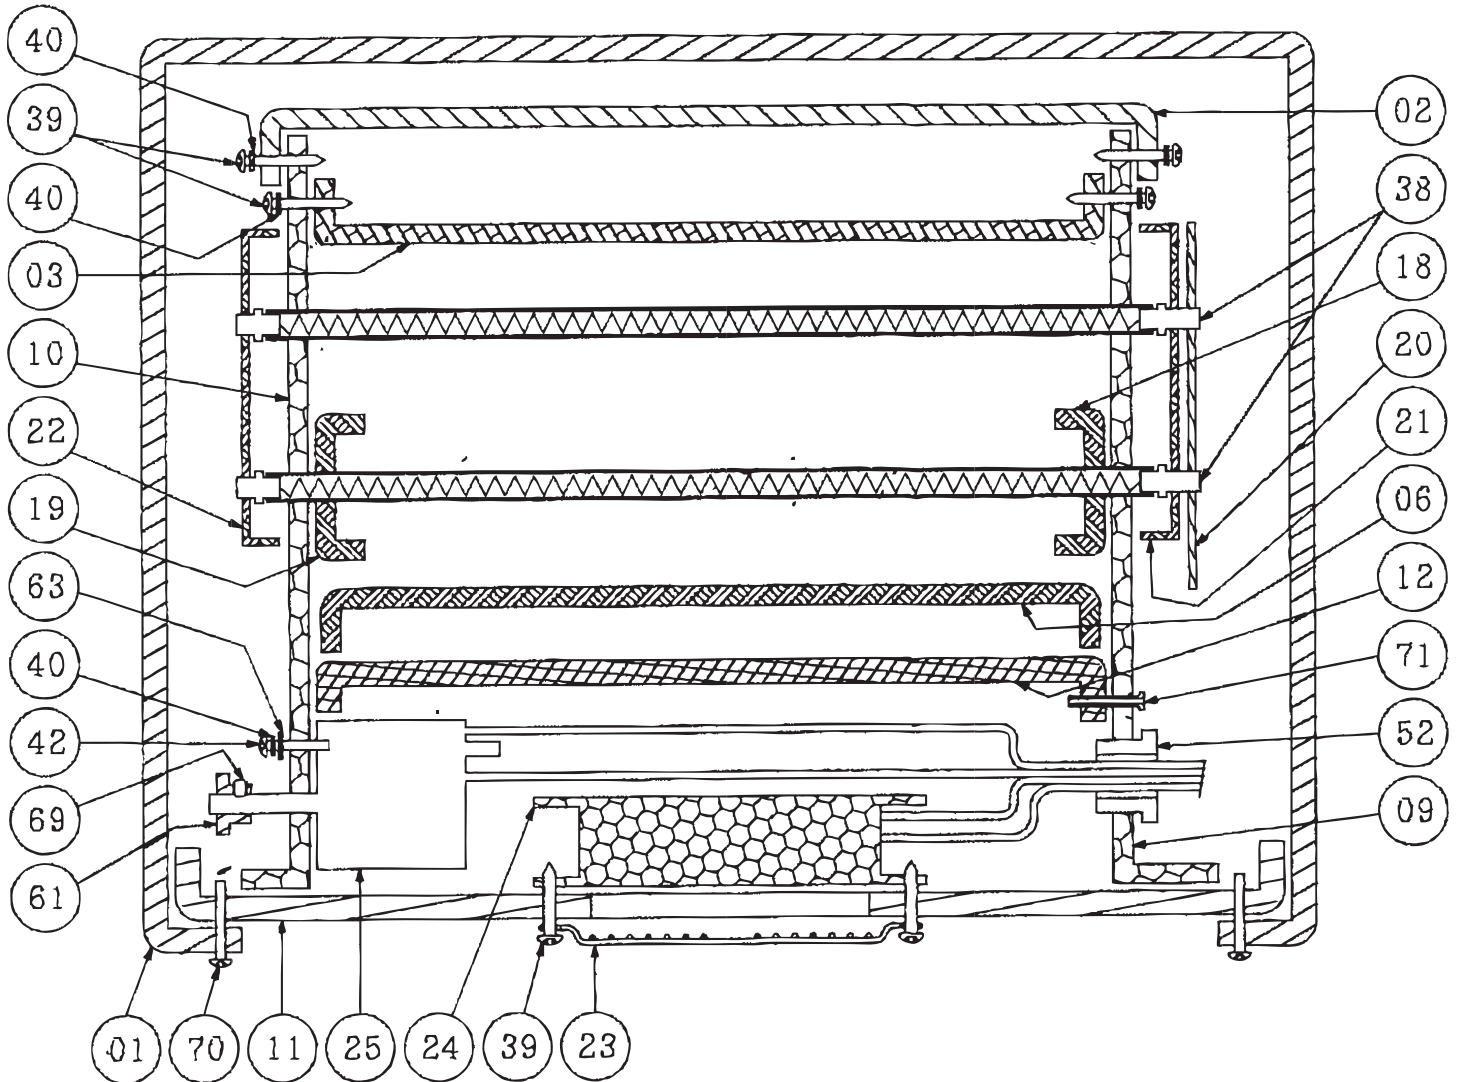

Parts Breakdown

Model CE-TW-0356 11387

Parts Breakdown

Model CE-TW-0356 11387

Parts Breakdown

Model CE-TW-0356 11387

Parts Breakdown

Model CE-TW-0356 11387

Parts Breakdown

Model CE-TW-0356 11387

Parts Breakdown

Model CE-TW-0356 11387

Parts Breakdown

Model CE-TW-0356 11387

Item No.	Description	Position	Item No.	Description	Position	Item No.	Description	Position
19023	Stainless Steel Cover for 11387	01	19037	Protection for Conveyor for 11387	17 - 19	19051	Big Terminal Block PA-12 (12P) for 11387	49
19024	Fan Terminal for 11387	02	19038	Protection for Element for 11387	20 - 22	40560	Small Terminal Block for 11387	50
19025	Insulation Plate for 11387	03	19039	Fan with Protection for 11387	23 - 24	19393	Drive Axel for 11387	59
19026	Plate Front for 11387	04	19040	Motor for 11387	25	19052	Gear 11T for 11387	61
19027	Cover Rear for 11387	05	19041	4P On/Off Switch for 11387	26	19053	Gear 17T for 11387	62
19028	Drawer for 11387	06, 06-1	19042	Switch Protection for 11387	27	40561	Chain Belt (#25x56Mesh) for 11387	64
19029	Front Plate for 11387	07, 07-1	19043	EGO Switch 250C (Middle for Top Heat Control) for 11387	28-1	AG702	Rubber Feet for 11387	66
19030	Rear Plate for 11387	08	19044	EGO Switch 320C (Bottom for Lower Heat Control) for 11387	28-2	AG703	Panel for 11387	68
19031	Left Plate for 11387	09	19046	11VR1KOM Speed Regular Switch for 11387	32	AG704	Screw for 11387	70
19032	Right Plate for 11387	10	19047	Indicate Light for 11387	33	19054	Stainless Steel Conveyor for 11387	72
19033	Base Plate for 11387	11	19048	T.O.D.36 F65 for 11387	37	AG705	Driver Shaft for 11387	73
19034	Insulation Plate Middle for 11387	12	19055	Heater Element 240V 3600W for 11387	38-2	AG706	Teflon Holder for 11387	74
19035	Conveyor Frame Completed for 11387	13	19050	CR-1 Thermostat (Top - Speed Control) for 11387	45	47387	Stacking Kit for 11387	
27537	Complete Tray for 11387	14 - 16	AH670	Hi Limit Switch for 11387	46	A1875	Master Link of Stainless Steel Conveyor for 11387	