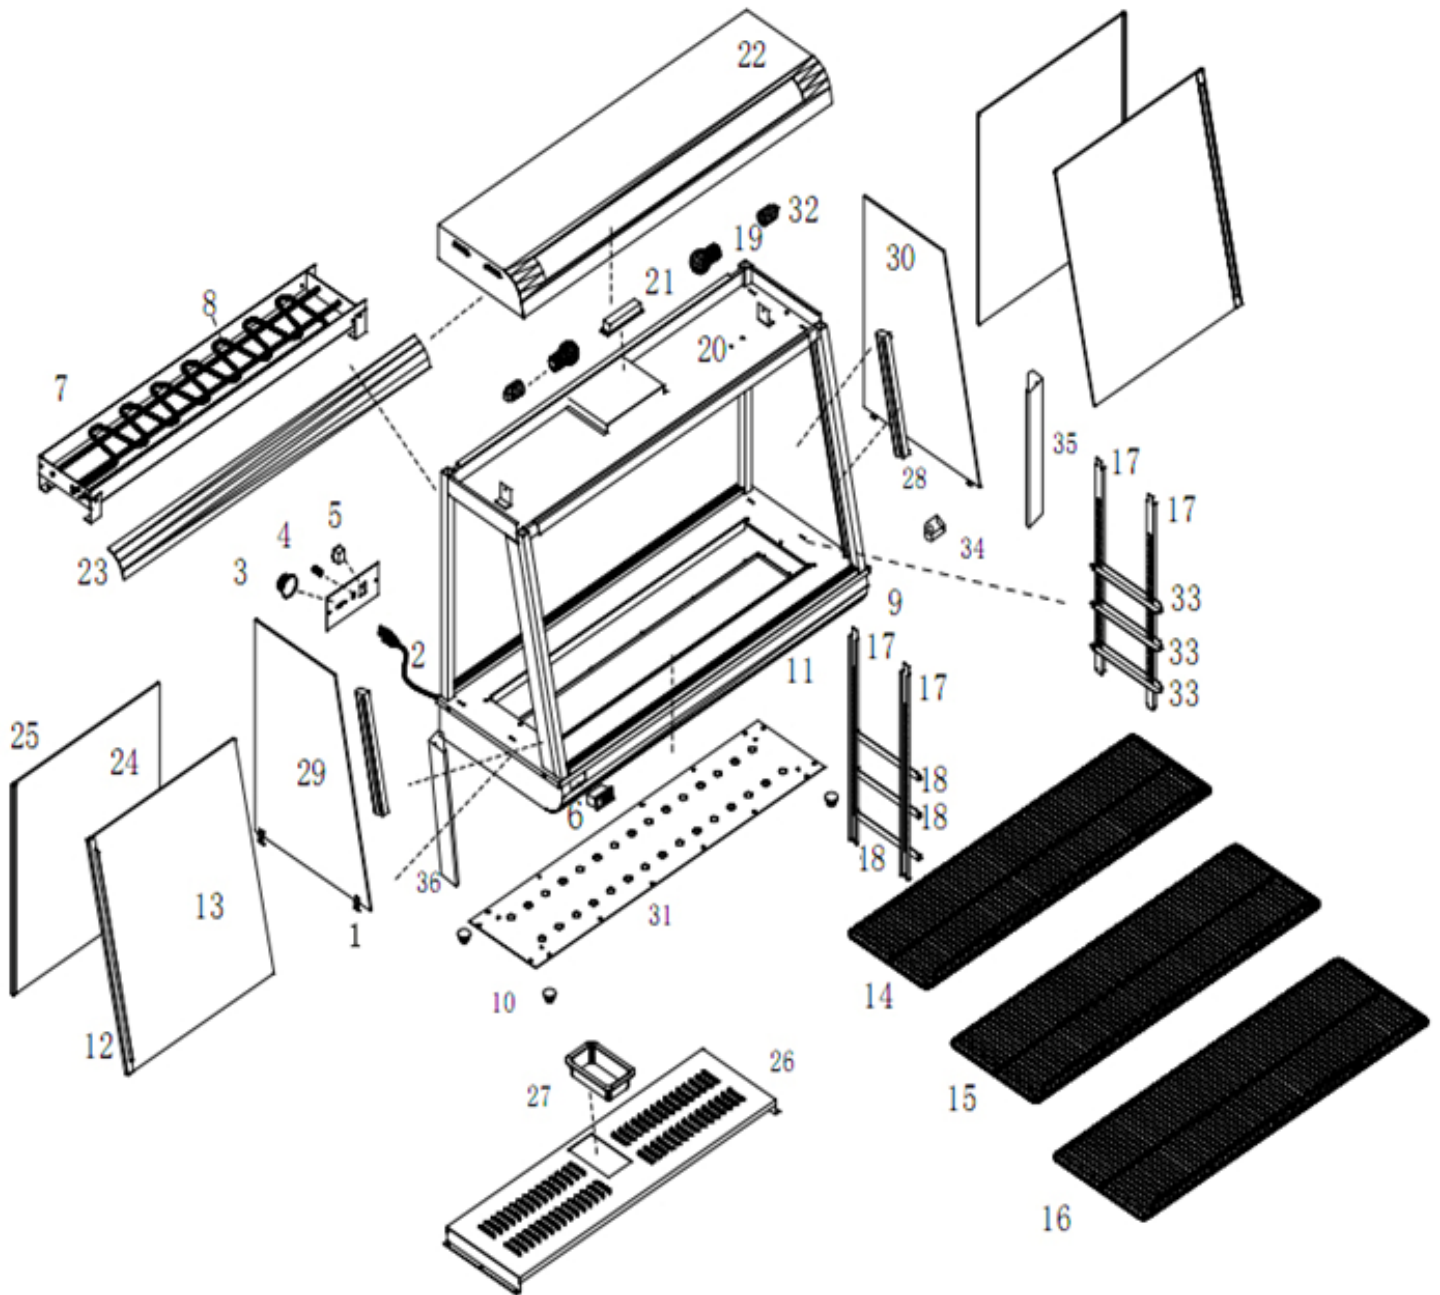

# Parts Breakdown

Model DW-CN-1194 21571

# Parts Breakdown

## Model DW-CN-1194 21571

Item No.	Description	Position	Item No.	Description	Position	Item No.	Description	Position
66044	Clip with Screw for 21571	1	24823	Front Glass 606x567mm for 21571	13	24825	Cover of Heater for 21571	26
24746	Plug and Power Cord for 21571	2	24813	315 Shelf for 21571	14	24772	GN Pan for 21571	27
41081	Thermostat with Knob for 21571	3	24814	350 Shelf for 21571	15	26019	Fluorescent Tube only 8 Watt for 21571	28
24749	Indicator Light for 21571	4	24815	360 Shelf for 21571	16	21436	Right or Left Side Glass for 21571	29, 30
24750	Switch for 21571	5	24816	Vertical Support for 21571	17	28733	Base Cover for 21571	31
24751	Temperature Display for 21571	6	66066	Left Bracket for Shelf for 21571	18	66059	40W Light Holder for 21571	32
24806	Bracket of Heater for 21571	7	24764	40W Light for 21571	19	66068	Right Bracket for Shelf for 21571	33
24807	Heater for 21571	8	24819	Middle-Level Assembly for 21571	20	66069	Light Tube Holder for 21571	34
24808	Base for 21571	9	24766	110V Ballast for 21571	21	28737	Right Fluorescent Tube Cover for 21571	35
24755	Plastic Foot for 21571	10	24821	Top Cover for 21571	22	28738	Left Fluorescent Tube Cover for 21571	36
24810	Door Guide for 21571	11	24822	White Decorating Plate for 21571	23			
24770	Front / Back Door Handle for 21571	12, 25	24812	Back Glass 590x567mm for 21571	24			