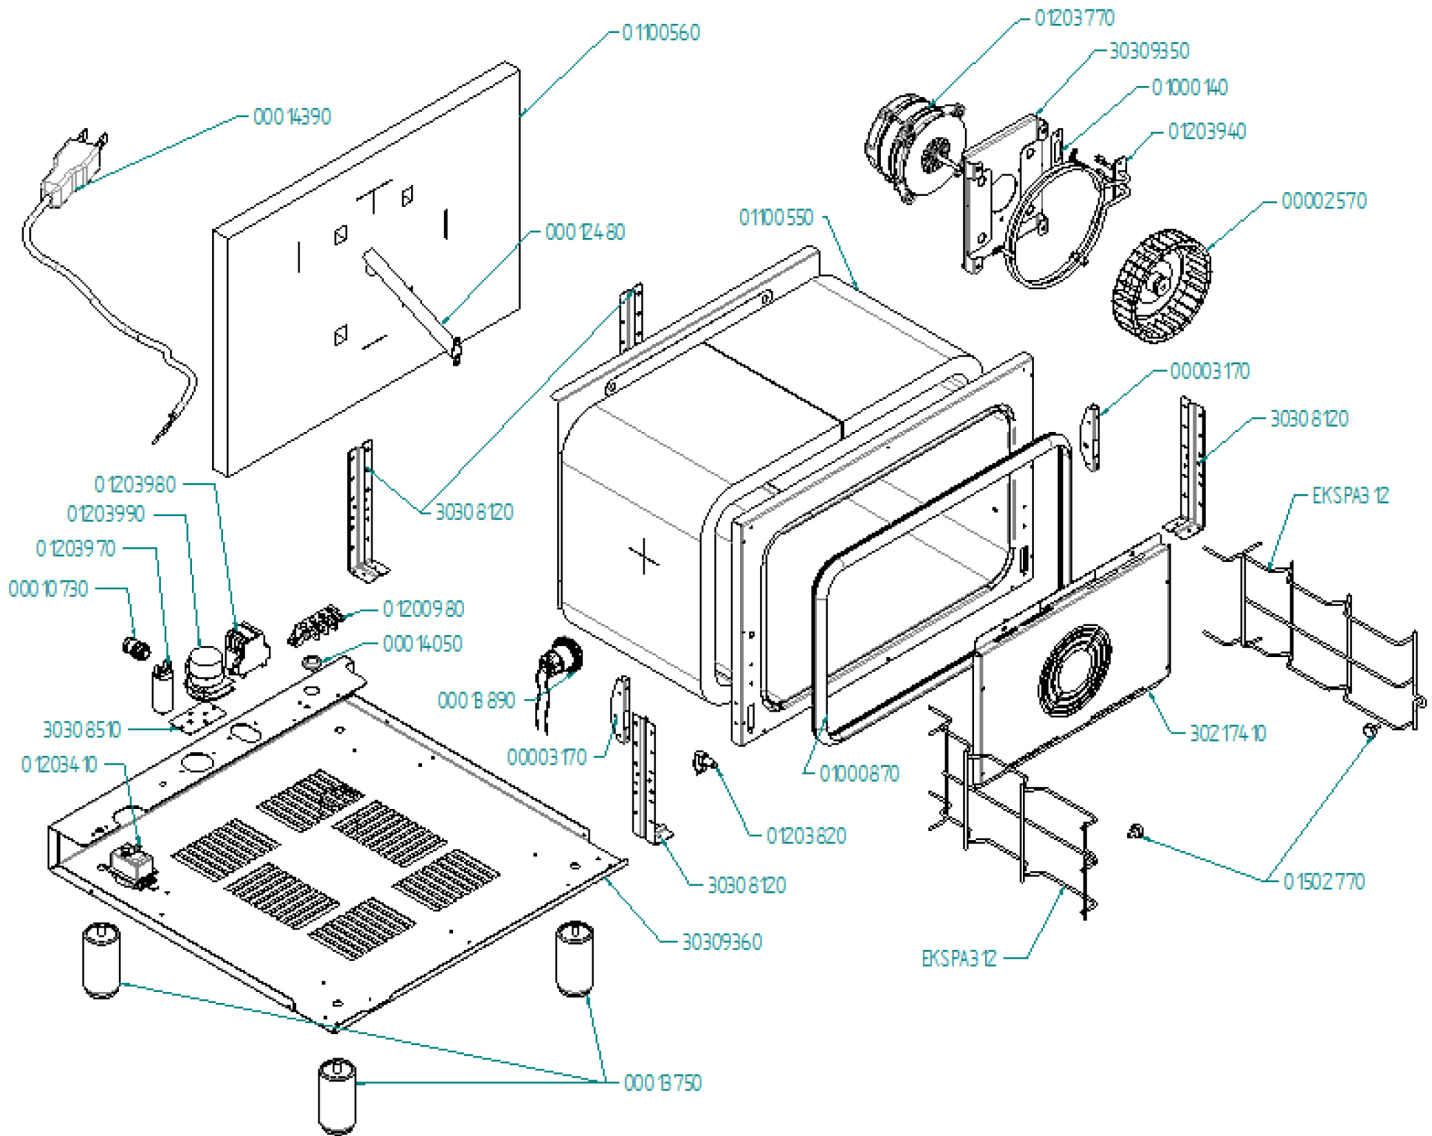

Parts Breakdown

Model EKFA312 41920

Parts Breakdown

Model EKFA312 41920

Parts Breakdown

Model EKFA312 41920

Item No.	Description	Position	Item No.	Description	Position	Item No.	Description	Position
74126	Fan 160x40mm for EKFA312	00002570	74179	Muffle Bottom Glass Wool Panel for EKFA312	01100560	74192	Hexagonal Ratchet for EKFA312	01502770
74128	Horizontal Stem Knob for EKFA312	00002780	74183	Terminal Board FV 173 V/V for EKFA312	01200980	74195	Complete Inspection Glass Door for EKFA312	20101780
74129	Hinge Bracket for EKFA312	00003170	44821	Bipolar Thermostat for EKFA312	01203410	74202	Outer Glass Silicone Sealing Assembly + Profiles for EKFA312	21100670
74130	Hinge for EKFA312	00003180	44840	Electric Regulation Thermostat for EKFA312	01203580	74203	Inner Glass Silicone Sealing Assembly + Profiles for EKFA312	21100680
74131	Door Glass Spacer Buffer for EKFA312	00004380	44825	Single-Phase Reversing Motor for EKFA312	01203770	74222	Stainless Steel Air Cover for EKFA312	30217410
74141	Cable Gland PG 11 for EKFA312	00010730	44828	Door Switch for EKFA312	01203820	74223	RH/LH Side for EKFA312	30217470
74148	Chimney to Exhaust Steam for EKFA312	00012480	44837	End of Cooking for EKFA312	01203870	74224	Cover for EKFA312	30217480
74153	Foot H=100mm for EKFA312	00013750	44830	Circular Heating Element for EKFA312	01203940	74228	Dashboard for EKFA312	30217520
74159	Grommet for EKFA312	00014050	44835	120V Green Warning Light for EKFA312	01203950	74239	Oven Columns for EKFA312	30308120
74161	EKA Film for EKFA312	00014150	44836	120V Orange Warning Light for EKFA312	01203960	74240	Fixing Plate for Cam Programmer for EKFA312	30308510
74166	Power Cable L=2000mm with Die-Cast Plug 300V 15A for EKFA312	00014390	44827	20µF Capacitor for EKFA312	01203970	74248	Motor Fixing Omega for EKFA312	30309350
74168	Circular and Lower Resistor Gasket for EKFA312	01000140	44818	Contacting 110V-50//60Hz -20A for EKFA312	01203980	74249	Base for EKFA312	30309360
44810	Reces. Gasket Muffle Front for EKFA312	01000870	44839	Cam Programmer 120V - 60HZ for EKFA312	01203990	74250	Back for EKFA312	30309370
74178	Muffle Strip Glass Wool Panel for EKFA312	01100550	74189	Galvanised Screw TE M5x20 for EKFA312	01500620	74253	Side Support for EKFA312	EKSPA312