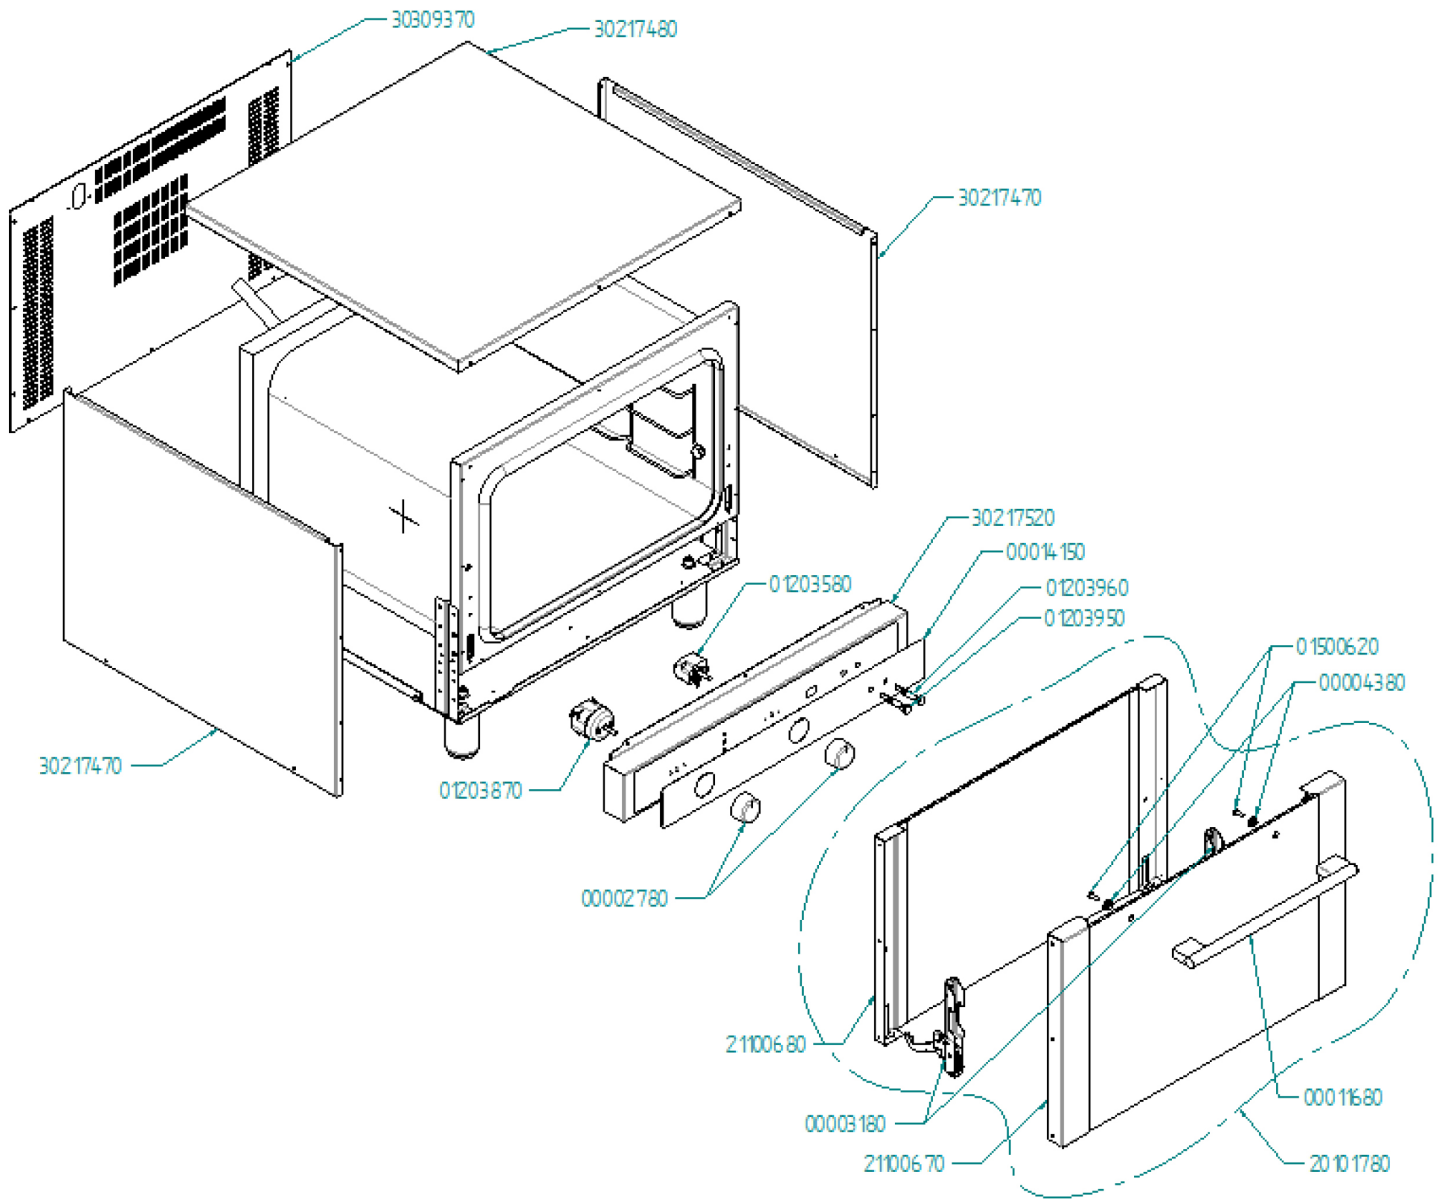

Parts Breakdown

Model EKFA312 41920

Parts Breakdown

Model EKFA312 41920

Parts Breakdown

Model EKFA312 41920

Item No.	Description	Position	Item No.	Description	Position	Item No.	Description	Position
74126	Fan 160x40mm for EKFA312	00002570	74179	Muffle Bottom Glass Wool Panel for EKFA312	01100560	74192	Hexagonal Ratchet for EKFA312	01502770
74128	Horizontal Stem Knob for EKFA312	00002780	74183	Terminal Board FV 173 V/V for EKFA312	01200980	74195	Complete Inspection Glass Door for EKFA312	20101780
74129	Hinge Bracket for EKFA312	00003170	44821	Bipolar Thermostat for EKFA312	01203410	74202	Outer Glass Silicone Sealing Assembly + Profiles for EKFA312	21100670
74130	Hinge for EKFA312	00003180	44840	Electric Regulation Thermostat for EKFA312	01203580	74203	Inner Glass Silicone Sealing Assembly + Profiles for EKFA312	21100680
74131	Door Glass Spacer Buffer for EKFA312	00004380	44825	Single-Phase Reversing Motor for EKFA312	01203770	74222	Stainless Steel Air Cover for EKFA312	30217410
74141	Cable Gland PG 11 for EKFA312	00010730	44828	Door Switch for EKFA312	01203820	74223	RH/LH Side for EKFA312	30217470
74148	Chimney to Exhaust Steam for EKFA312	00012480	44837	End of Cooking for EKFA312	01203870	74224	Cover for EKFA312	30217480
74153	Foot H=100mm for EKFA312	00013750	44830	Circular Heating Element for EKFA312	01203940	74228	Dashboard for EKFA312	30217520
74159	Grommet for EKFA312	00014050	44835	120V Green Warning Light for EKFA312	01203950	74239	Oven Columns for EKFA312	30308120
74161	EKA Film for EKFA312	00014150	44836	120V Orange Warning Light for EKFA312	01203960	74240	Fixing Plate for Cam Programmer for EKFA312	30308510
74166	Power Cable L=2000mm with Die-Cast Plug 300V 15A for EKFA312	00014390	44827	20µF Capacitor for EKFA312	01203970	74248	Motor Fixing Omega for EKFA312	30309350
74168	Circular and Lower Resistor Gasket for EKFA312	01000140	44818	Contacting 110V-50//60Hz -20A for EKFA312	01203980	74249	Base for EKFA312	30309360
44810	Reces. Gasket Muffle Front for EKFA312	01000870	44839	Cam Programmer 120V - 60HZ for EKFA312	01203990	74250	Back for EKFA312	30309370
74178	Muffle Strip Glass Wool Panel for EKFA312	01100550	74189	Galvanised Screw TE M5x20 for EKFA312	01500620	74253	Side Support for EKFA312	EKSPA312