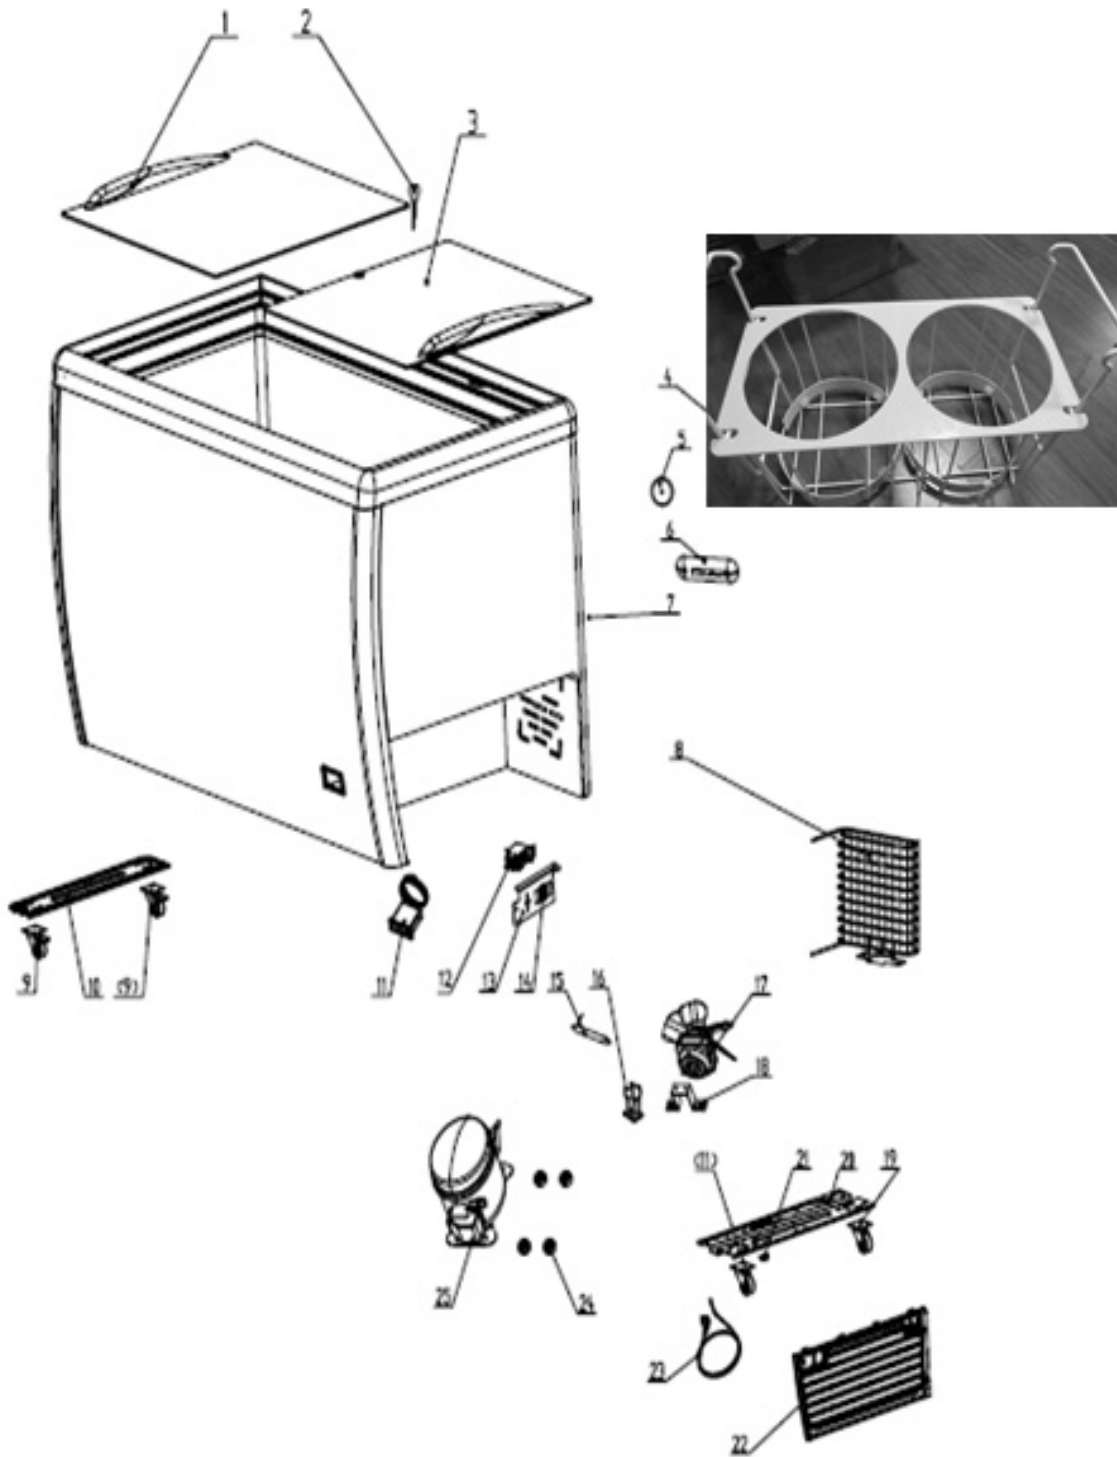

Parts Breakdown

Model FR-CN-0360-S 44588

Parts Breakdown

Model FR-CN-0360-S 44588

Item No.	Description	Position	Item No.	Description	Position	Item No.	Description	Position
69423	Upper Glass Door for 44588	1	64766	Thermostat Support for 44588	13	28448	Plug Series for 44588	23
41162	Key/Lock for 44588	2	39587	Indicator Lamp for 44588	14	AE623	Compressor Feet for 44588	24
69424	Lower Glass Door for 44588	3	39586	Filter for 44588	15	63503	Compressor (R290) for 44588	25
AI314	Basket (2 Tubs) for 44588	4	64441	Filter Support for 44588	16	AD068	Sneeze Guard Whole Set Assembled for 44588	
64763	Thermostat Cover for 44588	5	28454	Cooling Fan Motor for 44588	17	AI315	Plastic Cover (2 Tubs) for 44588	
64772	Cabinet Plastic Frame for 44588	7	64768	Fan Motor Support for 44588	18	AI311	Rubber Bumper for 44588	
37874	Condenser for 44588	8	28446	Castor without Lock for 44588	19	AI312	LED Bar for 44588	
28445	Caster with Lock for 44588	9	78720	Compressor Support for 44588	20	AI313	LED Transformer for 44588	
28449	Thermostat Series (no Knob) for 44588	12	28447	Shutter for 44588	22			