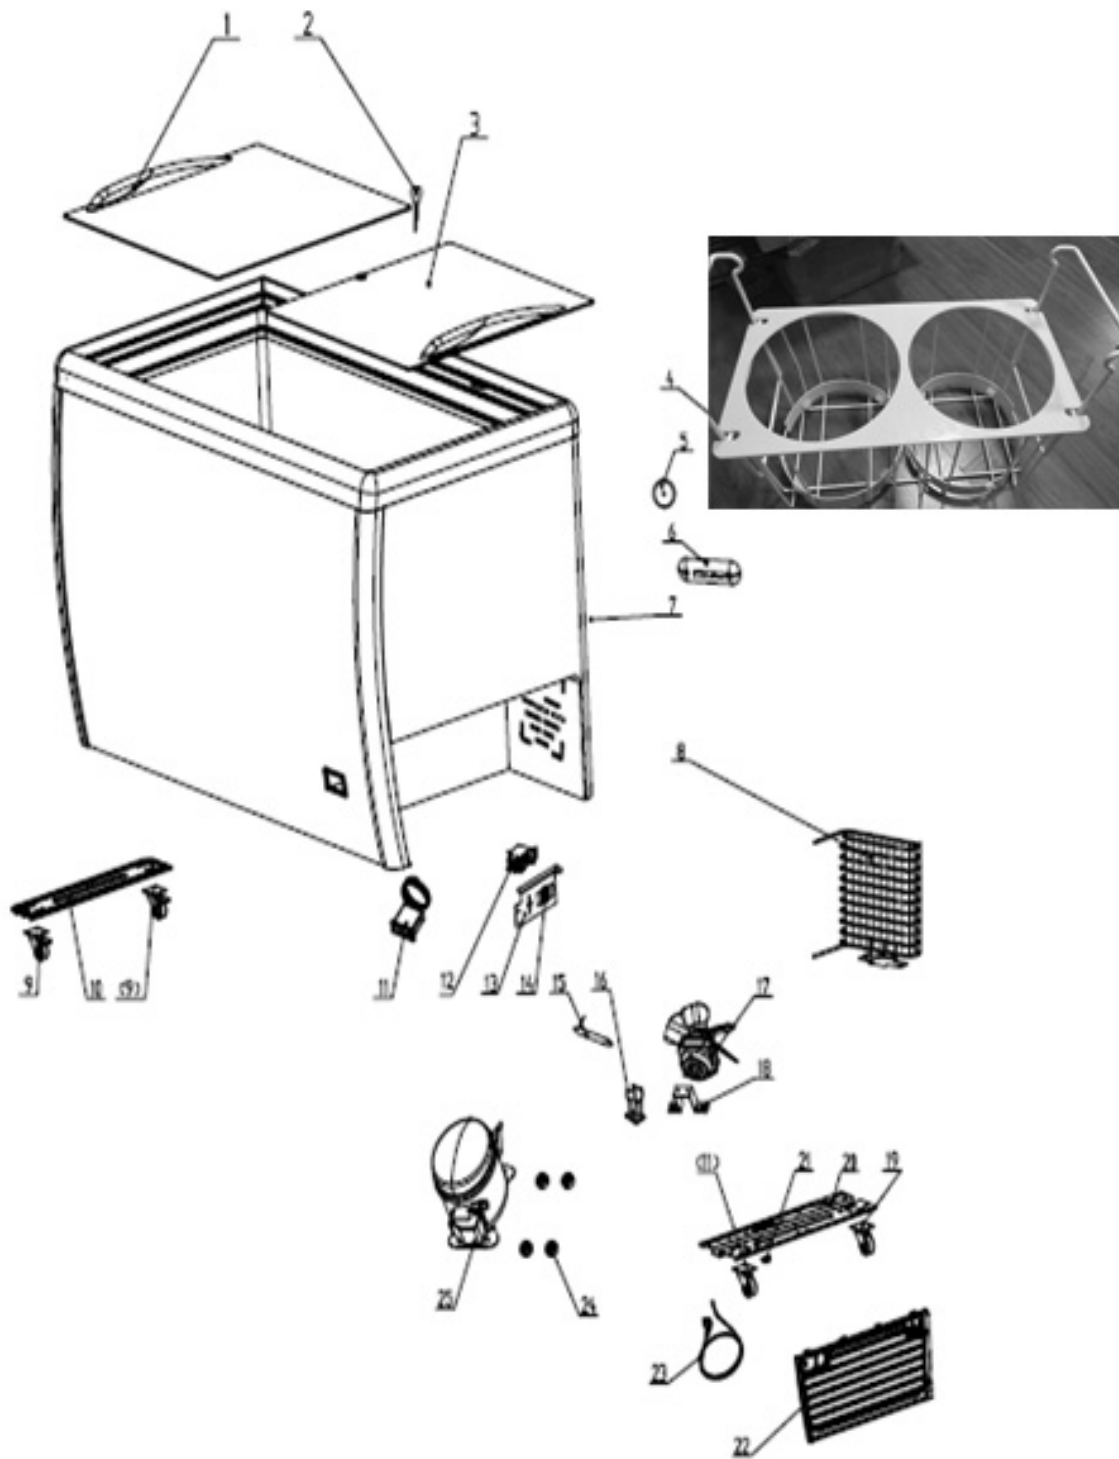

Parts Breakdown

Model FR-CN-0460-S 44589

Parts Breakdown

Model FR-CN-0460-S 44589

Item No.	Description	Position	Item No.	Description	Position	Item No.	Description	Position
69425	Upper Glass Door for 44589	1	69433	Thermostat Support for 44589	13	69442	Power Cord for 44589	23
69426	Key for 44589	2	69434	Indicator Lamp for 44589	14	AE638	Compressor Feet for 44589	24
69427	Lower Glass Door for 44589	3	69435	Filter for 44589	15	69443	Compressor R290 for 44589	25
AI314	Basket (2 Tubs) for 44589	4	69436	Filter Support for 44589	16	AC958	Sneeze Guard Whole Set Assembled for 44589	
69428	Thermostat Cover for 44589	5	69437	Fan Motor for 44589	17	AI315	Plastic Cover (2 Tubs) for 44589	
69429	Cabinet for 44589	7	69438	Fan Motor Support for 44589	18	AI311	Rubber Bumper for 44589	
69430	Condenser for 44589	8	69439	Casters without Brakes for 44589	19	AI312	LED Bar for 44589	
69431	Casters with Brakes for 44589	9	69440	Compressor Panel for 44589	20	AI313	LED Transformer for 44589	
69432	Thermostat for 44589	12	69441	Side Panel for 44589	22			