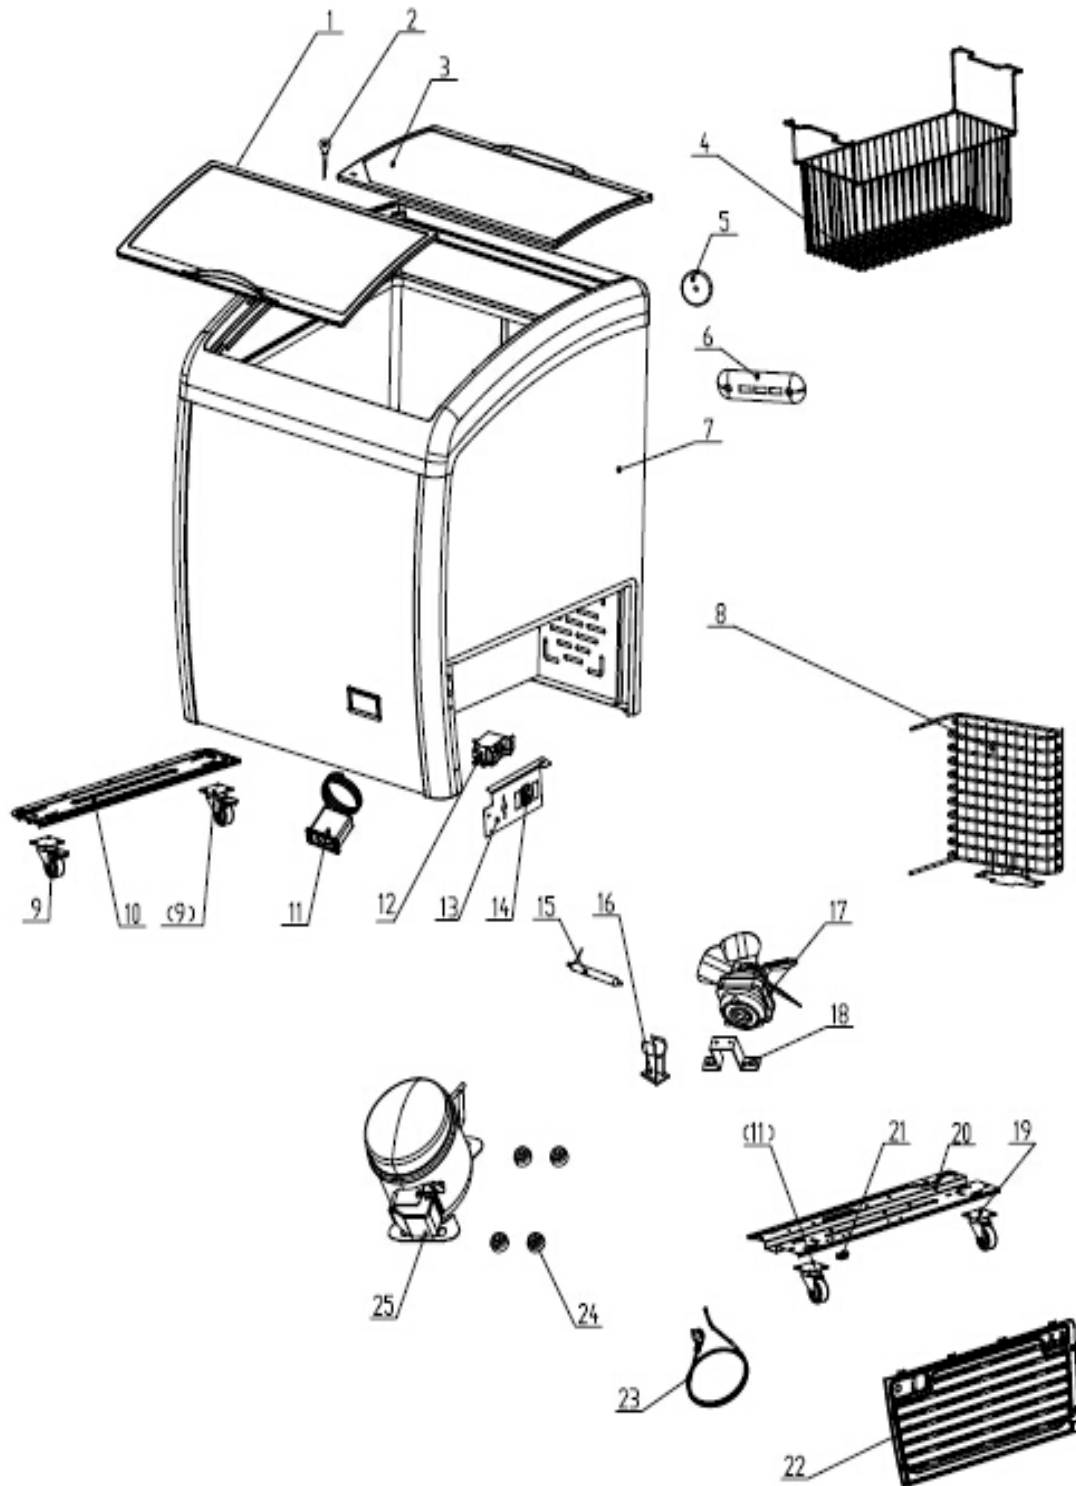

Parts Breakdown

Model FR-CN-0667 31455

Parts Breakdown

Model FR-CN-0667 31455

Item No.	Description	Position	Item No.	Description	Position	Item No.	Description	Position
37875	Glass Door without Key Hole for 31455	1	78718	Castor Channel Iron A for 31455	10	64768	Fan Motor Support for 31455	18
41162	Key/Lock for 31455	2	78719	Castor Channel Iron B for 31455	10	28446	Castor without Lock for 31455	19
28442	Glass Door with Key Hole for 31455	3	64765	Thermometer for 31455	11	78720	Compressor Support for 31455	20
31440	Basket for 31455	4	28449	Thermostat Series (no Knob) for 31455	12	28447	Shutter for 31455	22
64763	Thermostat Cover for 31455	5	64766	Thermostat Support for 31455	13	28448	Plug Series for 31455	23
64764	Thermometer Cover for 31455	6	39587	Indicator Lamp for 31455	14	63504	Compressor (R290) for 31455	25
64769	Cabinet Plastic Frame for 31455	7	39586	Filter for 31455	15	43413	Basket Divider for 31455	
28453	Condenser for 31455	8	64441	Filter Support for 31455	16			
28445	Caster with Lock for 31455	9	64767	Condenser Fan Motor for 31455	17			