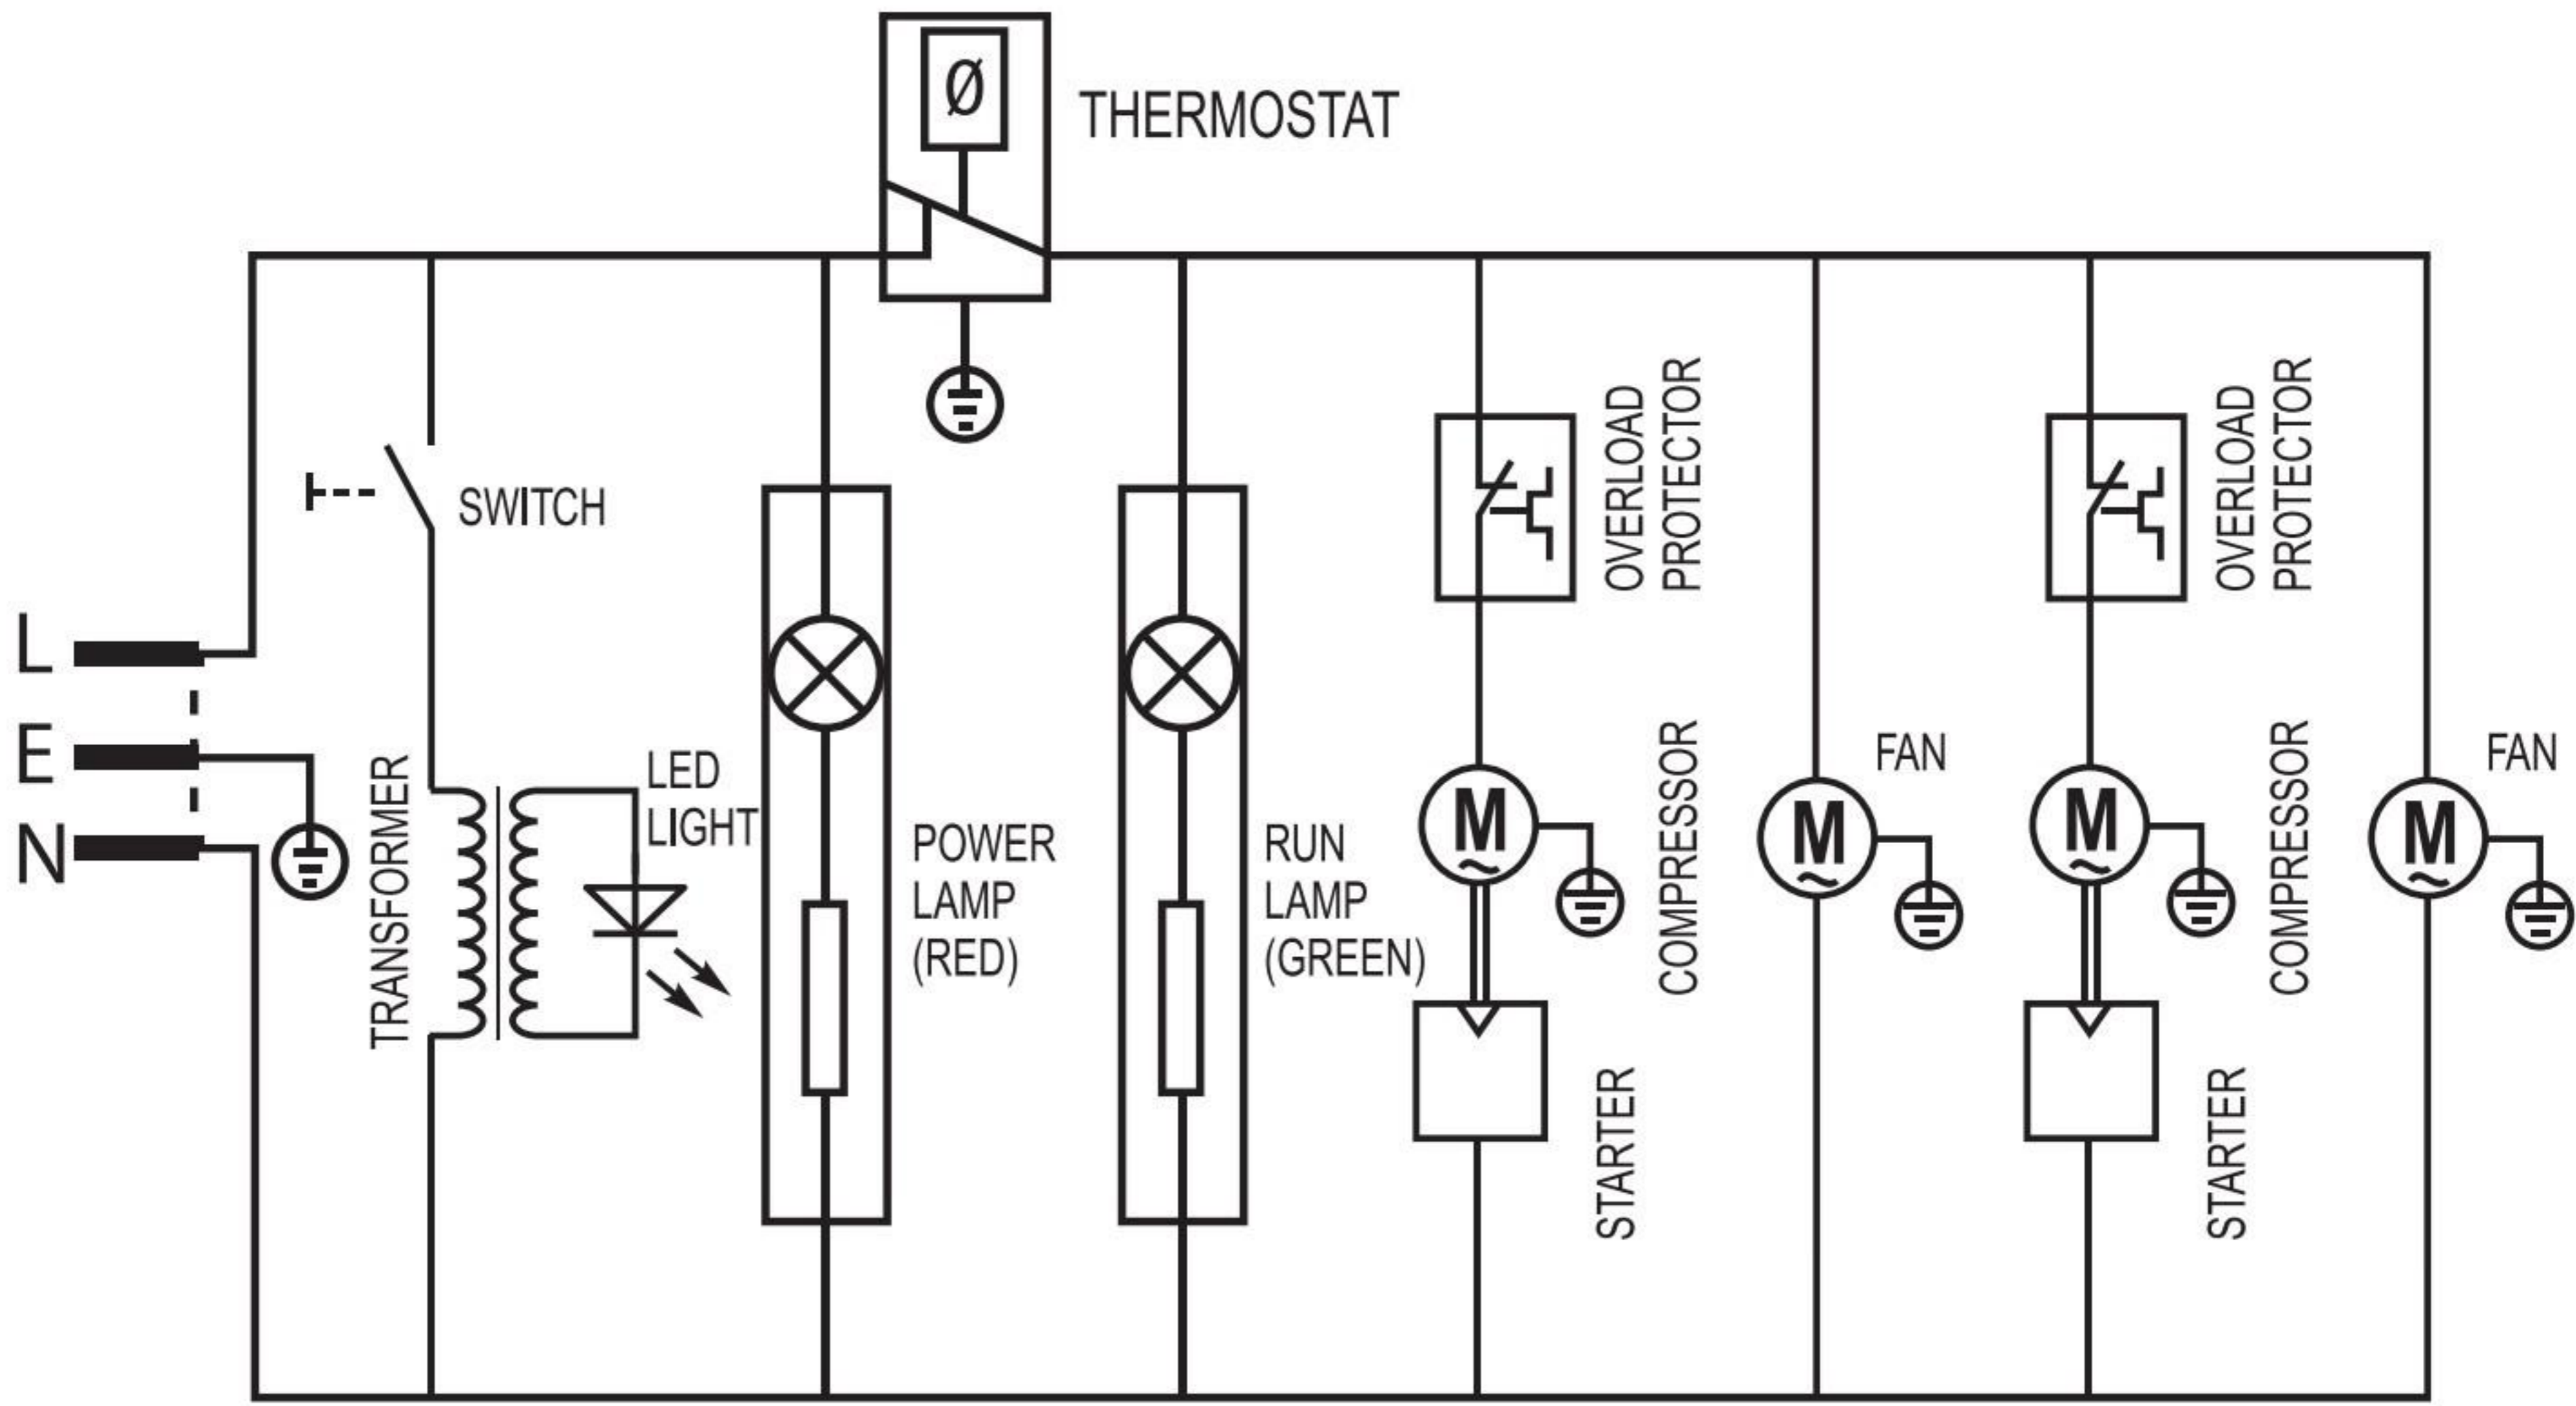

THERMOSTAT

OVERLOAD PROTECTOR

CURRENT STARTER

NCT

STARTING CAPACITOR

POWER LAMP (RED)

RUN LAMP (GREEN)

COMPRESSOR

RUNNING CAPACITOR

FAN

L  
E  
N

THERMOSTAT

SWITCH

TRANSFORMER

LED LIGHT

POWER LAMP (RED)