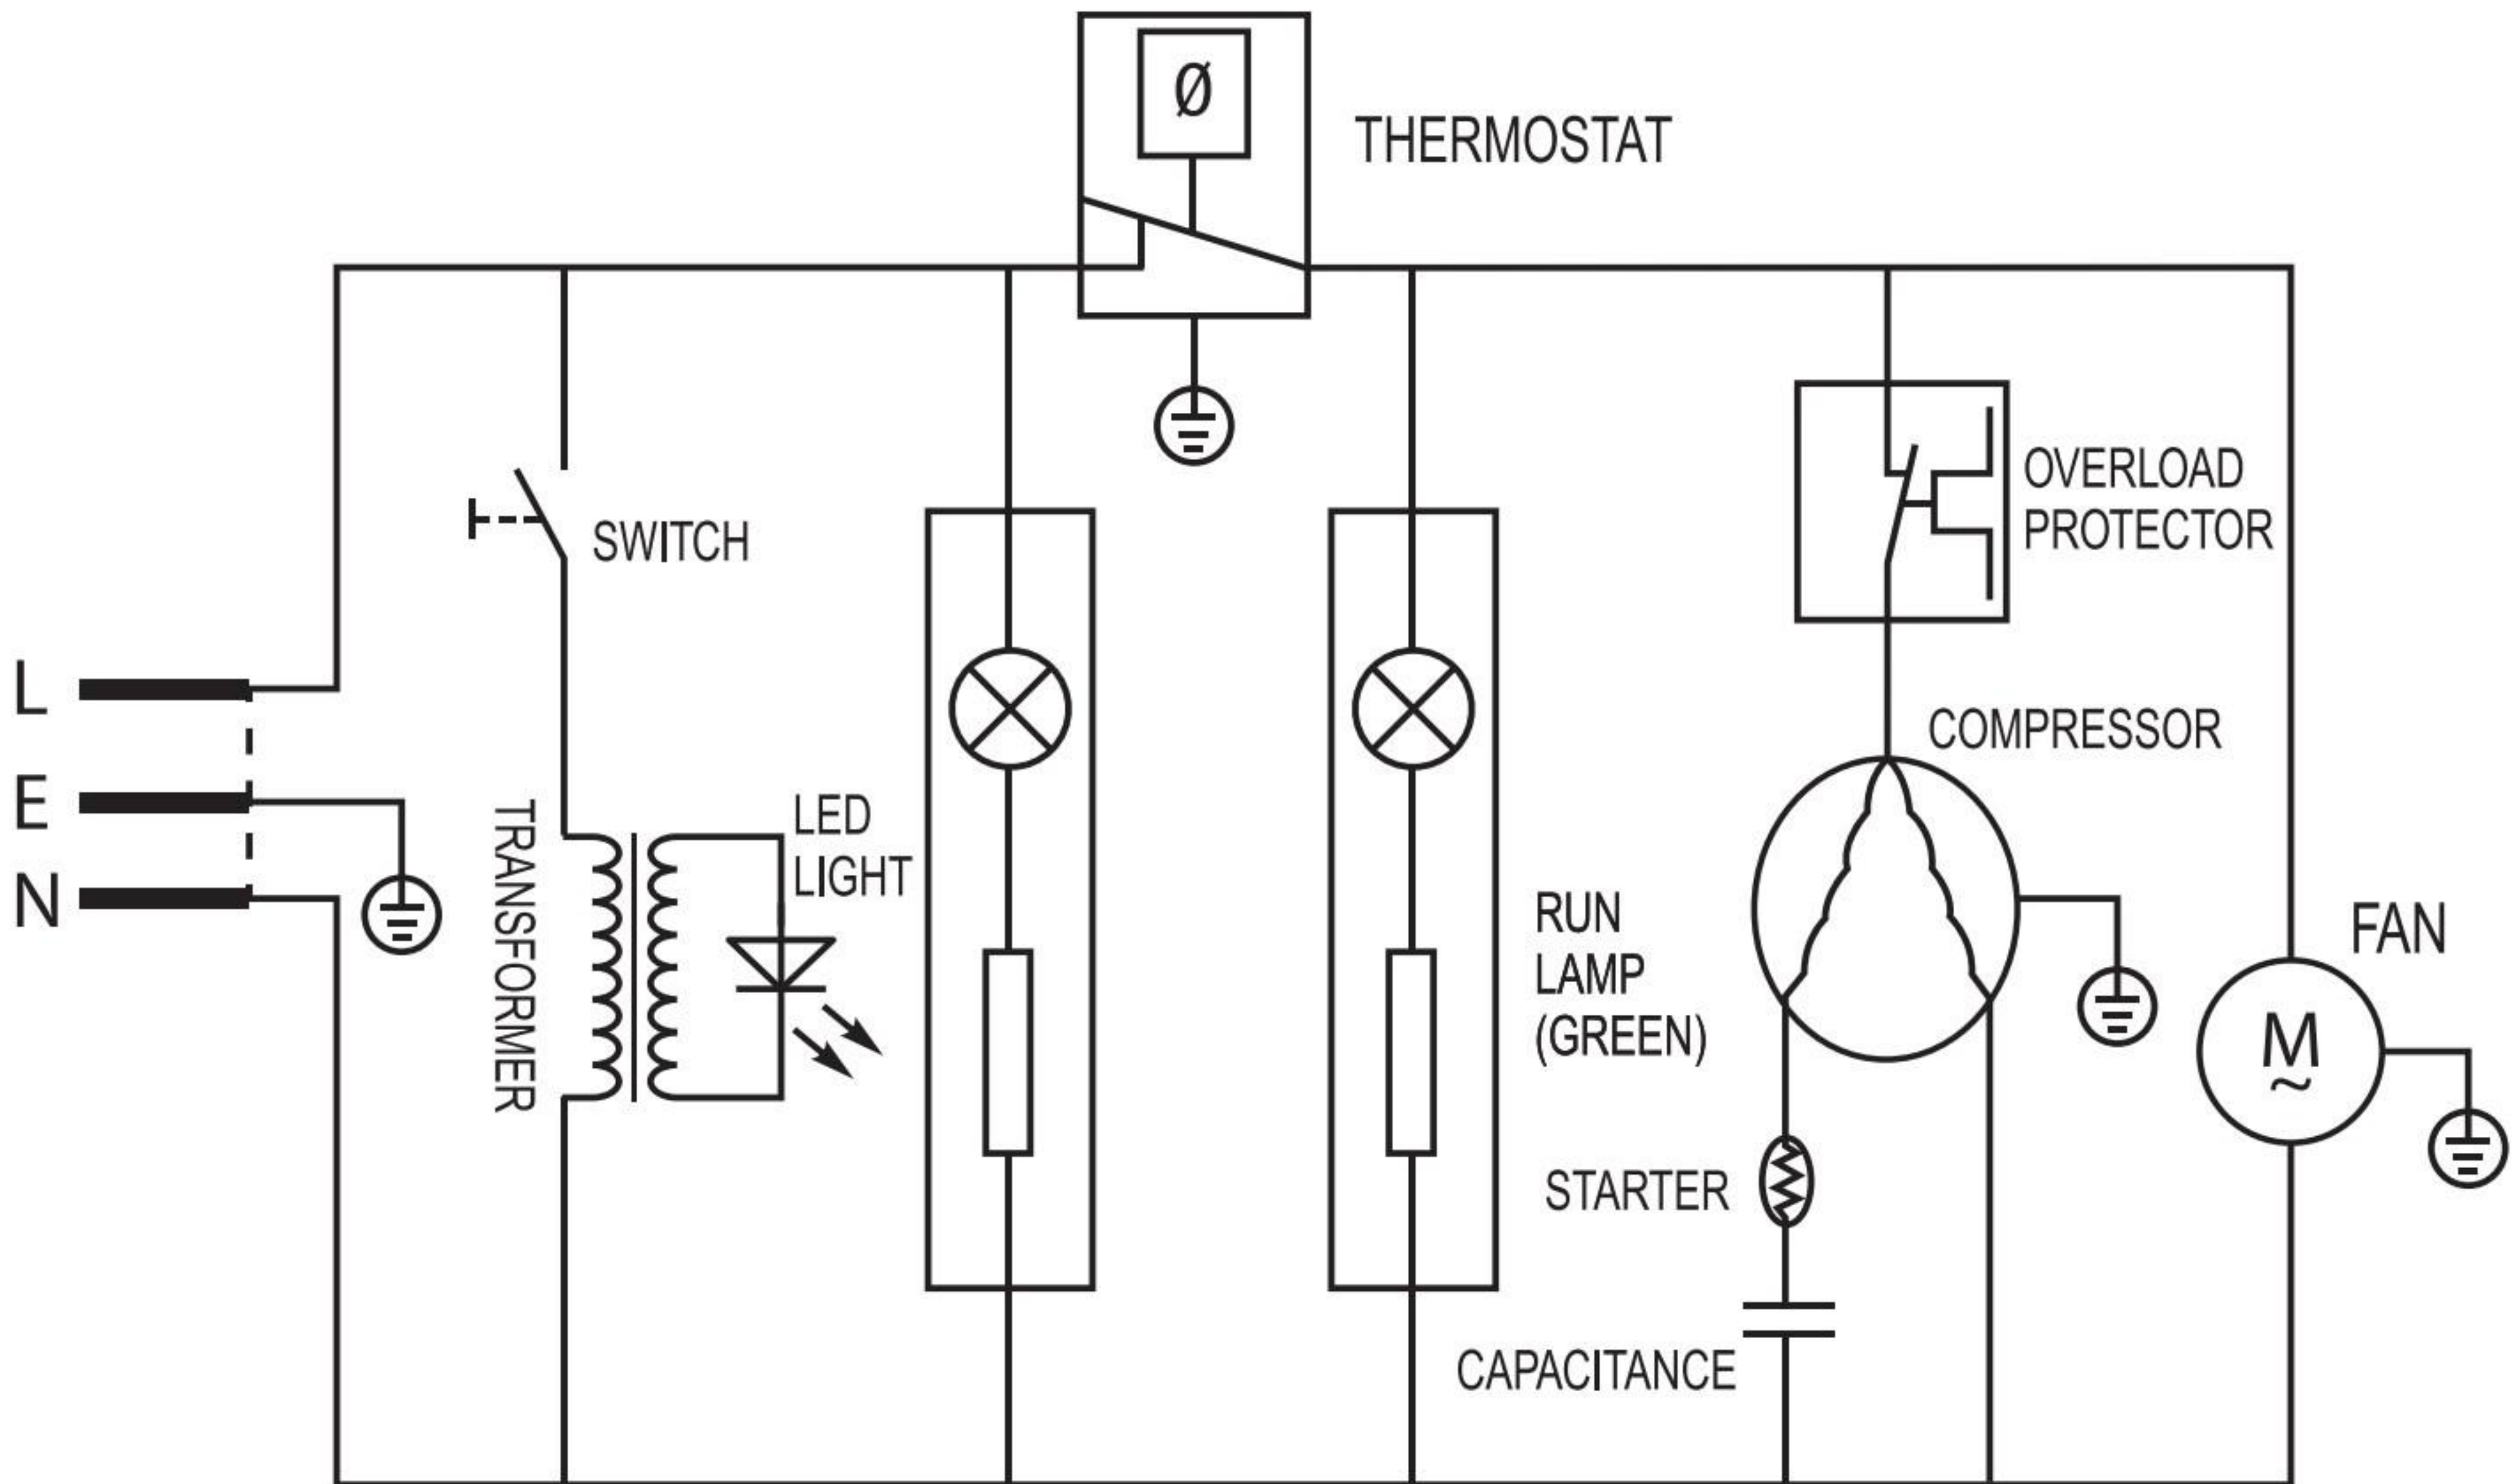

THERMOSTAT

OVERLOAD PROTECTOR

CURRENT STARTER

NCT

STARTING CAPACITOR

POWER LAMP (RED)

RUN LAMP (GREEN)

COMPRESSOR

RUNNING CAPACITOR

FAN

L  
E  
N

THERMOSTAT

SWITCH

TRANSFORMER

LED LIGHT

POWER LAMP (RED)