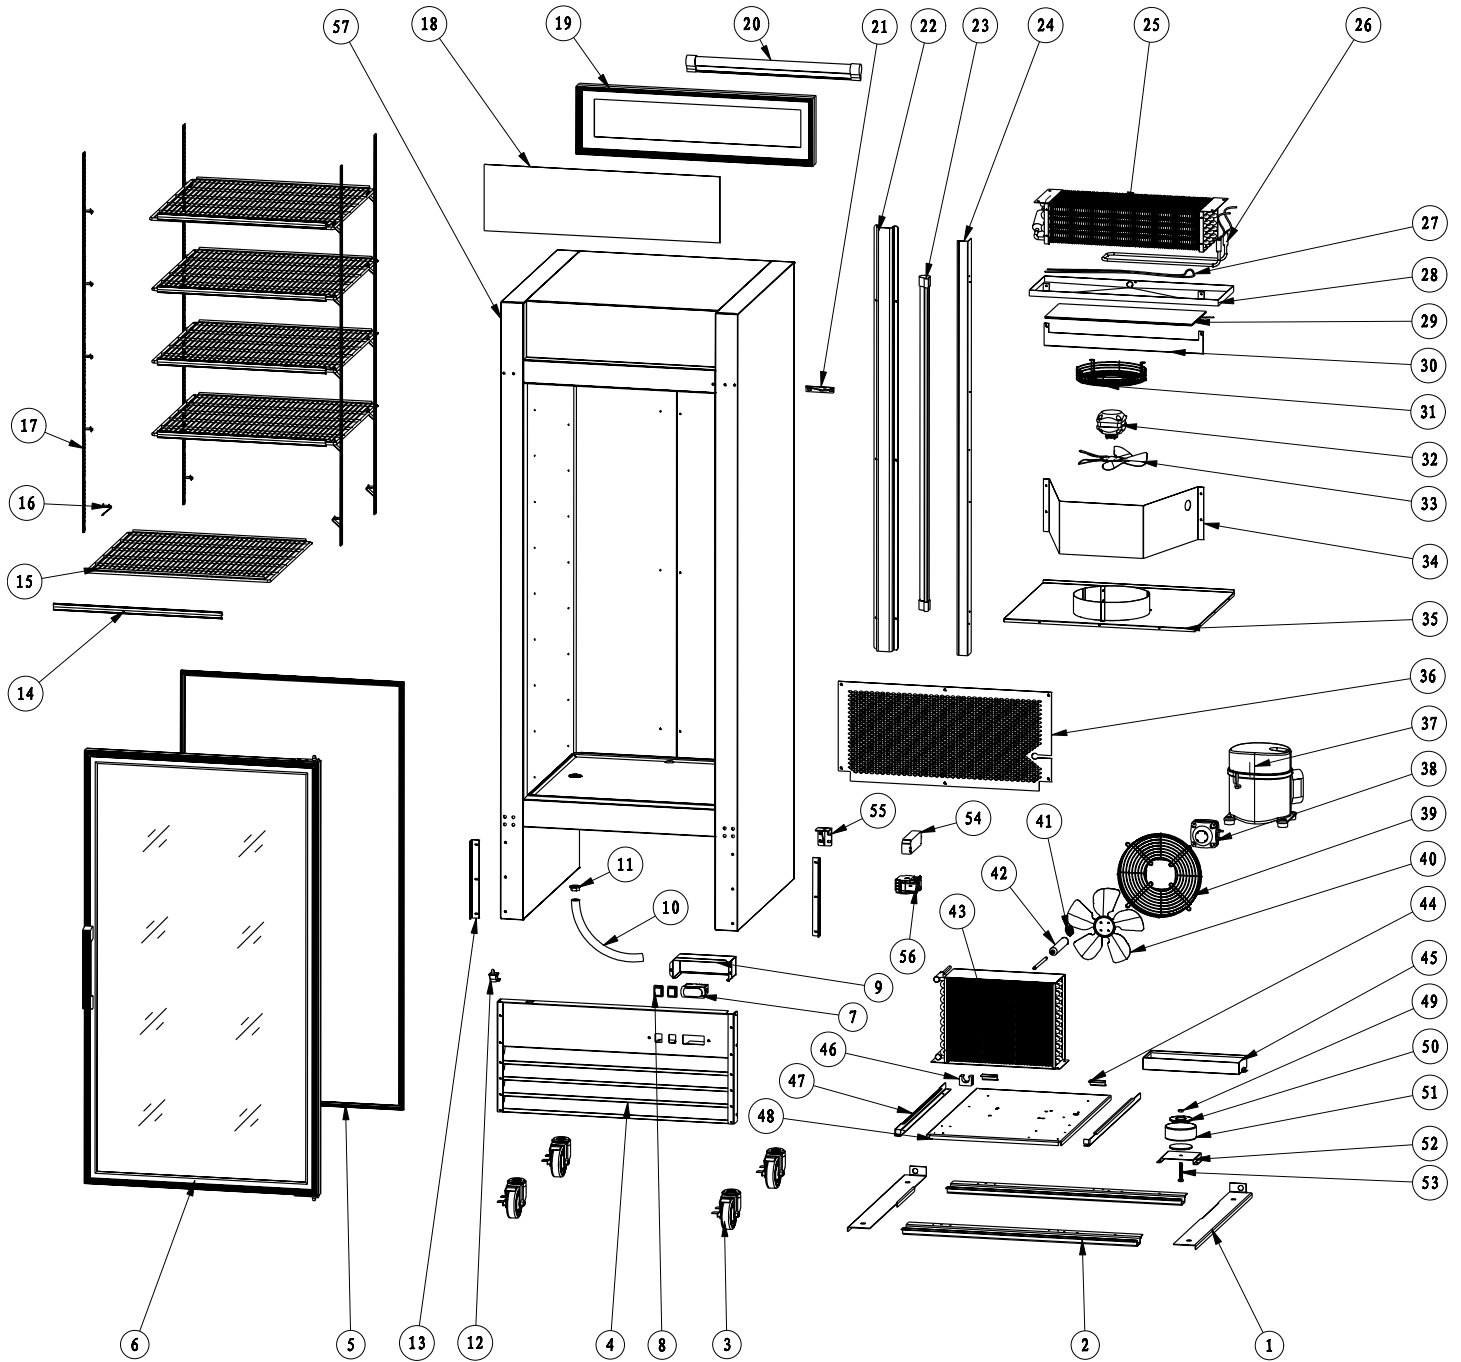

Parts Breakdown

Model FR-CN-0790 27951

Parts Breakdown

Model FR-CN-0790 27951

Item No.	Description	Position	Item No.	Description	Position	Item No.	Description	Position
28268	Junction Panel of Castor Mounting Plate for D648BM2F	1	28287	LED Light for D648BM2F	20	28306	Condenser Fan Cover for D648BM2F	39
28269	Castor Mounting Plate for D648BM2F	2	28288	Upper Hinge for D648BM2F	21	28307	Condenser Fan for D648BM2F	40
26246 28270	Castor for D648BM2F	3	28289	Cover of Copper Pipe for D648BM2F	22	28308	Capillary Tube for D648BM2F	41
28271	Control Panel for D648BM2F	4	28290	LED Light for D648BM2F	23	28309	Filter for D648BM2F	42
28272	Door Seal for D648BM2F	5	28291	Cover of LED Light for D648BM2F	24	28310	Condenser for D648BM2F	43
28273	Door for D648BM2F	6	28292	Evaporator for D648BM2F	25	28311	Stop Block of Compressor Mounting Plate for D648BM2F	44
27186	Digital Thermostat for D648BM2F	7	28293	Defrost Heater for D648BM2F	26	28312	Exterior Water Tray for D648BM2F	45
26192 26485	Power Switch for D648BM2F	8	28294	Drain Pipe Heater for D648BM2F	27	28313	Filter Bracket for D648BM2F	46
28276	Cover of Digital Thermostat for D648BM2F	9	28295	Interior Water Tray for D648BM2F	28	28314	Track of Compressor Mounting Plate for D648BM2F	47
28277	Drain Pipe for D648BM2F	10	28296	Heater of Interior Water Tray for D648BM2F	29	28315	Compressor Mounting Plate for D648BM2F	48
28278	Connector of Drain Pipe for D648BM2F	11	28297	Wind Guider 02 for D648BM2F	30	28316	Nut for D648BM2F	49
28279	Door Switch for D648BM2F	12	28298	Evaporator Fan Cover for D648BM2F	31	28317	Mounting Plate of Glass Door Heater for D648BM2F	50
28280	Fastener of Control Panel for D648BM2F	13	26711 28299	Evaporator Fan Motor for D648BM2F	32	28318	Bracket of Glass Door Heater for D648BM2F	51
28281	Clapboard of Shelf for D648BM2F	14	28300	Evaporator Fan for D648BM2F	33	28319	Glass Door Heater for D648BM2F	52
28282	Shelf for D648BM2F	15	28301	Wind Guider for D648BM2F	34	28320	Bolt for D648BM2F	53
26884	K Clip for D648BM2F	16	28302	Evaporator Cover for D648BM2F	35	28321	LED Light Ballast for D648BM2F	54
28284	Hanger of K Clip for D648BM2F	17	28303	Back Cover for D648BM2F	36	28322	Bottom Hinge for D648BM2F	55
28285	Light Board for D648BM2F	18	26327 28304	Compressor for D648BM2F	37	28323	Relay for D648BM2F	56
28286	Light Box for D648BM2F	19	28305	Condenser Fan Motor for D648BM2F	38	28324	Cabinet for D648BM2F	57