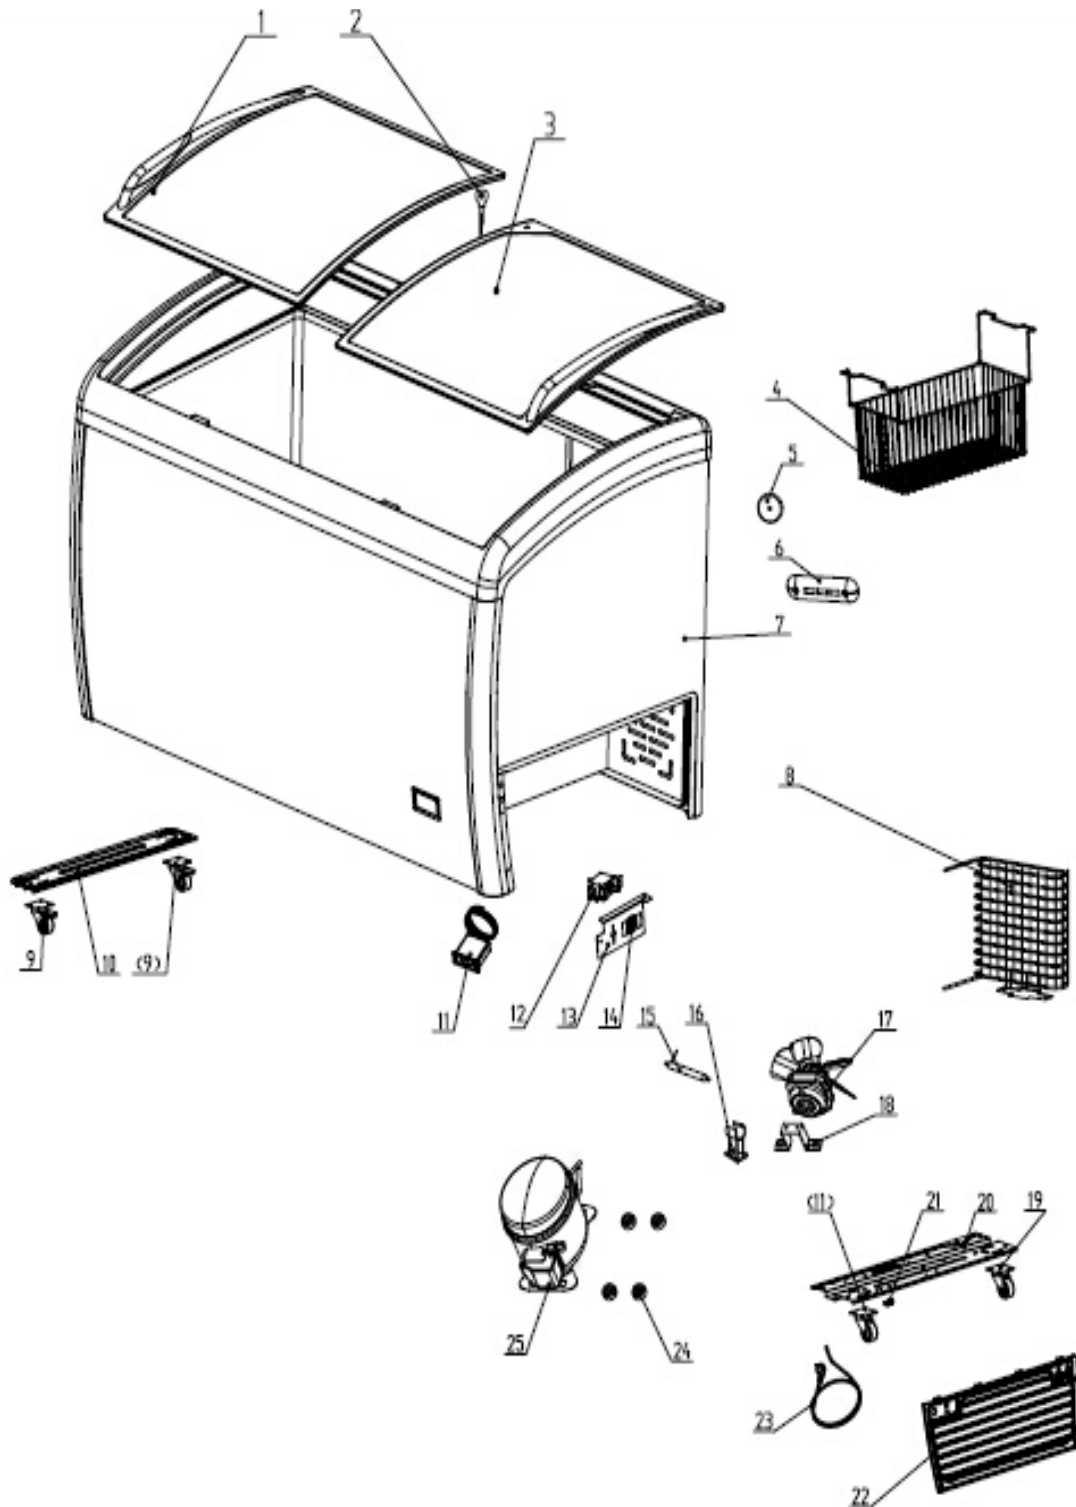

# Parts Breakdown

Model FR-CN-1016 31456

# Parts Breakdown

## Model FR-CN-1016 31456

Item No.	Description	Position	Item No.	Description	Position	Item No.	Description	Position
28443	Left Glass Door without Key Hole for 31456	1	78718	Castor Channel Iron A for 31456	10	64768	Fan Motor Support for 31456	18
41162	Key/Lock for 31456	2	78719	Castor Channel Iron B for 31456	10	28446	Castor without Lock for 31456	19
39817	Right Glass Door with Key Hole for 31456	3	64765	Thermometer for 31456	11	78720	Compressor Support for 31456	20
31440	Basket for 31456	4	<a href="#">28449</a>	Thermostat Series (no Knob) for 31456	12	28447	Shutter for 31456	22
64763	Thermostat Cover for 31456	5	64766	Thermostat Support for 31456	13	28448	Plug Series for 31456	23
64764	Thermometer Cover for 31456	6	39587	Indicator Lamp for 31456	14	63506	Compressor (R290) for 31456	25
64770	Cabinet Plastic Frame for 31456	7	39586	Filter for 31456	15	43413	Basket Divider for 31456	
37874	Condenser for 31456	8	64441	Filter Support for 31456	16			
28445	Caster with Lock for 31456	9	64771	Fan Motor for 31456	17			