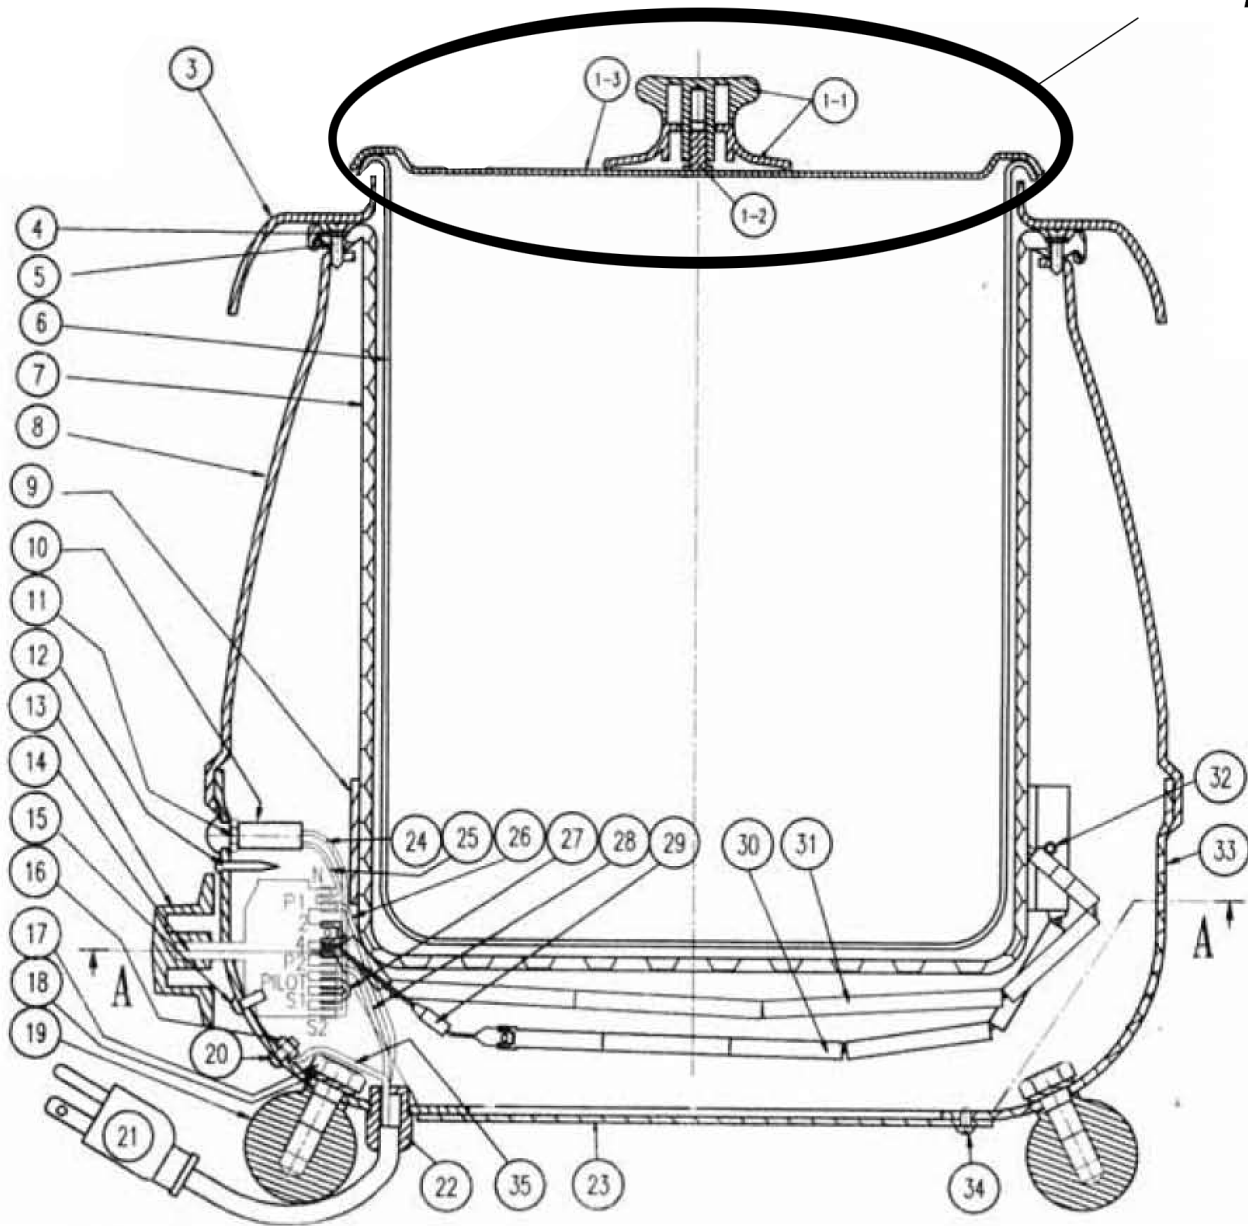

Parts Breakdown

Model FW-CN-0010-S 19074

Sold Complete

Parts Breakdown

Model FW-CN-0010-S 19074

Parts Breakdown

Model FW-CN-0010-S 19074

Item No.	Description	Position	Item No.	Description	Position	Item No.	Description	Position
31547	Complete Lid for 19074	1.1 - 1.3	21071	Indicator Light for 19074	10, 11, 24, 25	21082	Chief Plug for 19074	21
21064	Ring Lid for 19074	3	21073	Red Plastic for 19074	12	21083	Line Clamp for 19074	22
21065	Silicon Rubber Washer for 19074	4	63218	Turning Knob for 19074	13	21084	Protective Ground Connection for 19074	23
21066	M4x12 Stainless Steel Screw for 19074	5	21075	Thermostat for 19074	14, 26 - 28	21090	Thermal Cutoff Wire for 19074	29
21067	Stainless Steel Insert for 19074	6	21076	M4x6 Galvanized Screw for 19074	15	21095	M4x10 Screw for 19074	34
21068	Aluminum Kettle for 19074	7	21077	M4 Screw Cap for 19074	16	21096	Ground Line for 19074	35
21069	Upper Exterior for 19074	8, 33	21078	M10 Screw Cap (Three) for 19074	17 - 19	21097	Thermal Cut-Off for 19074	36
21070	Heating Element for 19074	9, 30 - 32	21081	M4x6 Galvanized Screw for 19074	20			