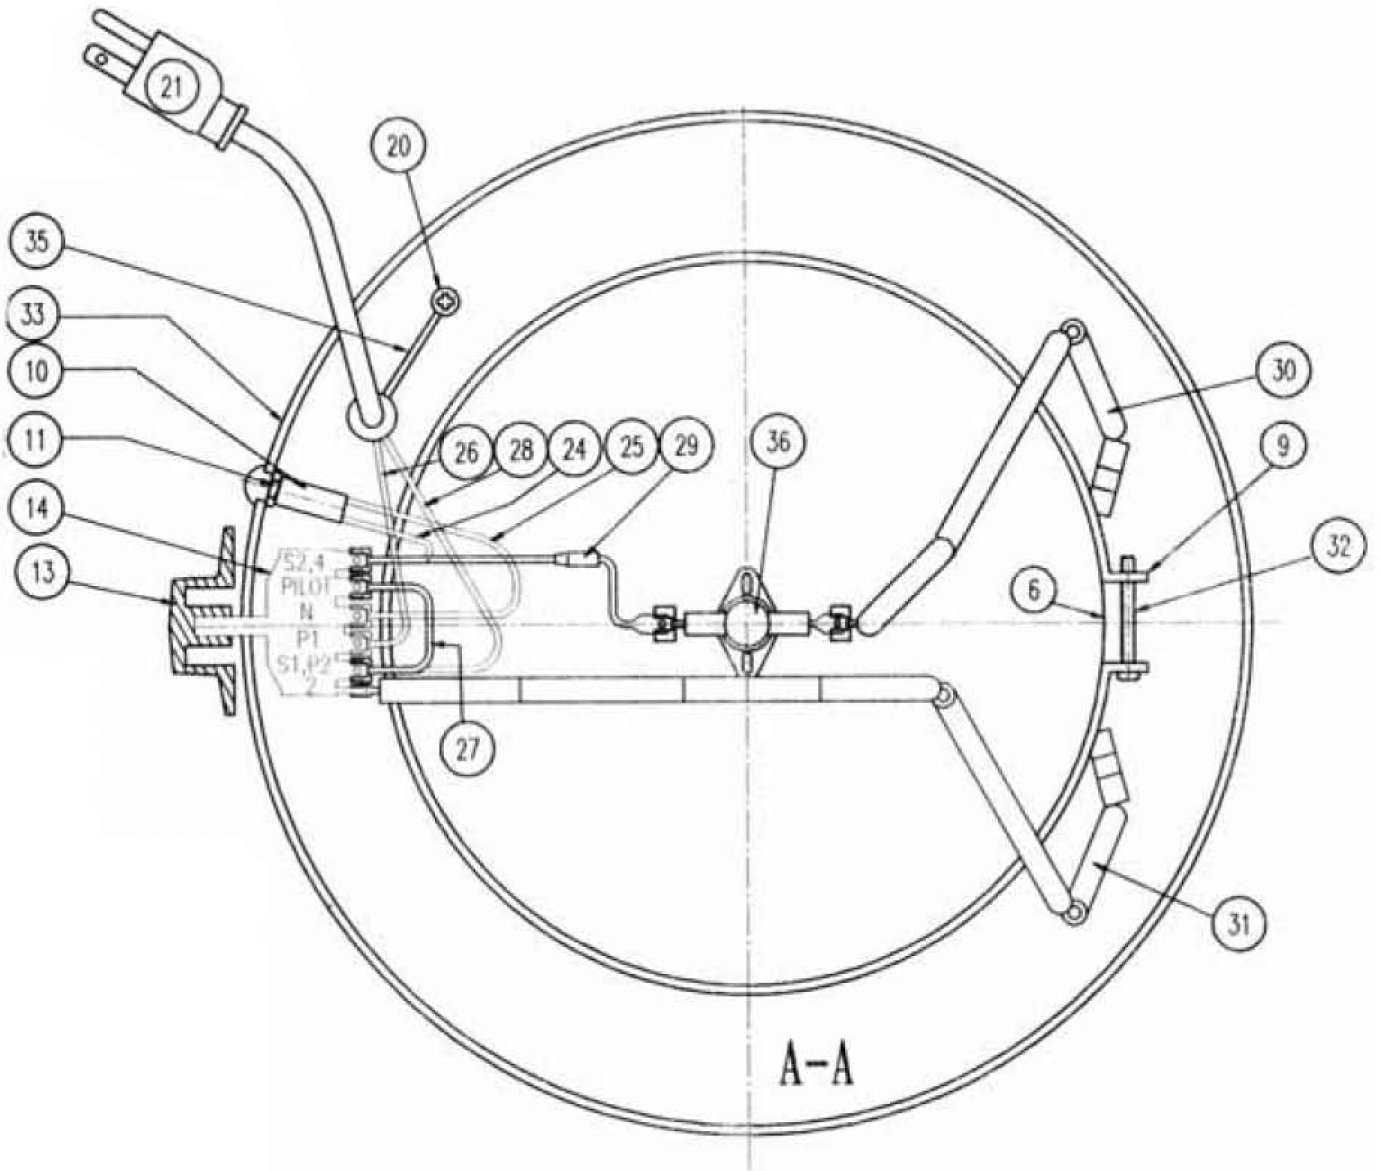

Parts Breakdown

Model FW-CN-0010-S 19074

Sold Complete

Parts Breakdown

Model FW-CN-0010-S 19074

Parts Breakdown

Model FW-CN-0010-S 19074

Item No.	Description	Position	Item No.	Description	Position	Item No.	Description	Position
31547	Complete Lid for 19074	1.1 - 1.3	21071	Indicator Light for 19074	10, 11, 24, 25	21082	Chief Plug for 19074	21
21064	Ring Lid for 19074	3	21073	Red Plastic for 19074	12	21083	Line Clamp for 19074	22
21065	Silicon Rubber Washer for 19074	4	63218	Turning Knob for 19074	13	21084	Protective Ground Connection for 19074	23
21066	M4x12 Stainless Steel Screw for 19074	5	21075	Thermostat for 19074	14, 26 - 28	21090	Thermal Cutoff Wire for 19074	29
21067	Stainless Steel Insert for 19074	6	21076	M4x6 Galvanized Screw for 19074	15	21095	M4x10 Screw for 19074	34
21068	Aluminum Kettle for 19074	7	21077	M4 Screw Cap for 19074	16	21096	Ground Line for 19074	35
21069	Upper Exterior for 19074	8, 33	21078	M10 Screw Cap (Three) for 19074	17 - 19	21097	Thermal Cut-Off for 19074	36
21070	Heating Element for 19074	9, 30 - 32	21081	M4x6 Galvanized Screw for 19074	20			