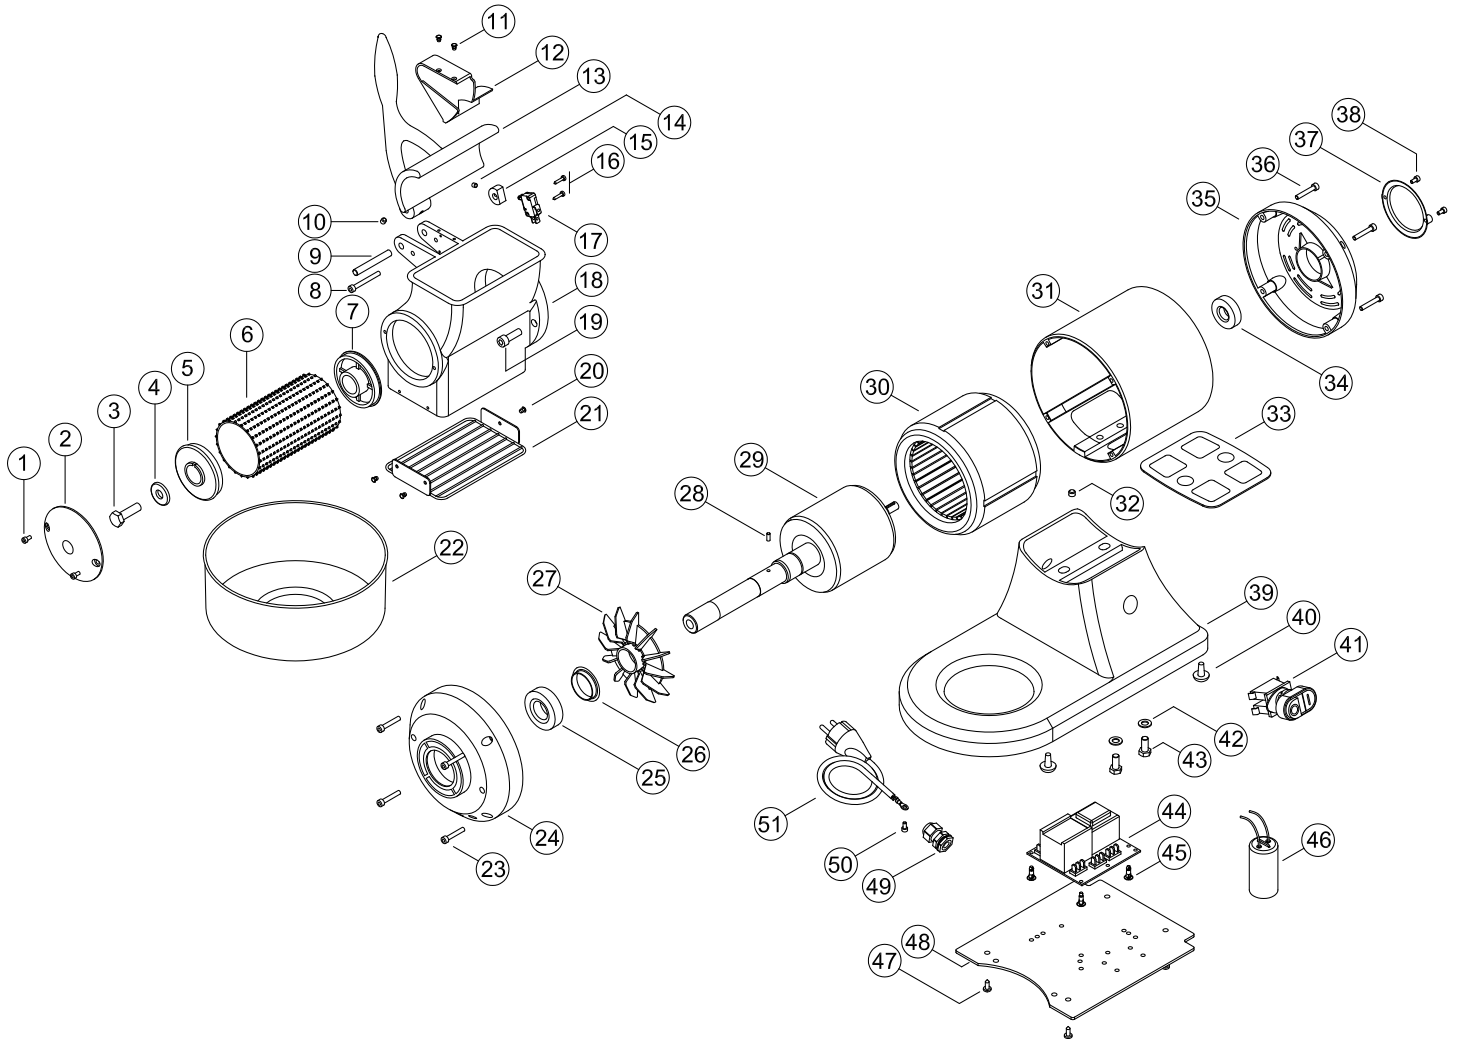

Parts Breakdown

Model GR-IT-1119-B 39884

Parts Breakdown

Model GR-IT-1119-B 39884

Item No.	Description	Position	Item No.	Description	Position	Item No.	Description	Position
15351	Screw 4x8 for 39884	1	15430	Drum Casing for 39884	18	15380	Back Motor Cover for 39884	35
15418	Plastic Front Cover 100mm for 39884	2	15410	Screw 8x22 for 39884	19	15353	Screw 5x30 for 39884	36
15419	Screw 10x35 for 39884	3	15370	Rivet for 39884	20	15352	Disc Locking ABS DA 80mm for 39884	37
15420	Washer 10x30x2 for 39884	4	15431	Guard for 39884	21	15351	Screw 4x8 for 39884	38
17885	Drum Caps/Flange for Drums for 39884	5	17243	Pan for 39884	22	15439	Base for 39884	39
17823	Drum for 39884	6	15353	Screw 5x30 for 39884	23	42904	Rubber Foot for 39884	40
17885	Drum Caps/Flange for 39884	7	15433	Motor Cover - Front for 39884	24	15409	Switch for 39884	41
15423	Screw 5x45 for 39884	8	15434	Bearing 6205 2RS for 39884	25	70181	Washer 8x16x1.5 for 39884	42
15424	Pin 8x57 for 39884	9	AD424	Fixed Fan Ring D.30 for 39884	26	15440	Screw 8x25 for 39884	43
68924	Bead 6x6 for 39884	10	AD425	Fan D.30 for 39884	27	46205	Circuit Board for 39884	44
15370	Rivet for 39884	11	17244	Key Lock 4x10mm for 39884	28	AD427	Feet for Board for 39884	45
17700	Micro Switch Cover for 39884	12	AD426	Rotor Shaft for 39884	29	18657	Capacitor uF 40 for 39884	46
15425	Aluminum Lever for 39884	13	20178	Stator for 39884	30	15412	Screw 4.8x12 for 39884	47
72905	Wheat 5x6 for 39884	14	AD422	Engine Housing Open Banded for 39884	31	15411	Rubber Base Cover for 39884	48
15427	Bushing for 39884	15	AD423	Wheat 8x6 for 39884	32	15437	Plug PG9/11 for 39884	49
17240	Screw 2.8x15 for 39884	16	78010	Gasket Base for 39884	33	15351	Screw 4x8 for 39884	50
17241	Microswitch for 39884	17	15381	Bearing 6203 ZZ for 39884	34	78013	Cable with Plug Mod. SCHUKO for 39884	51