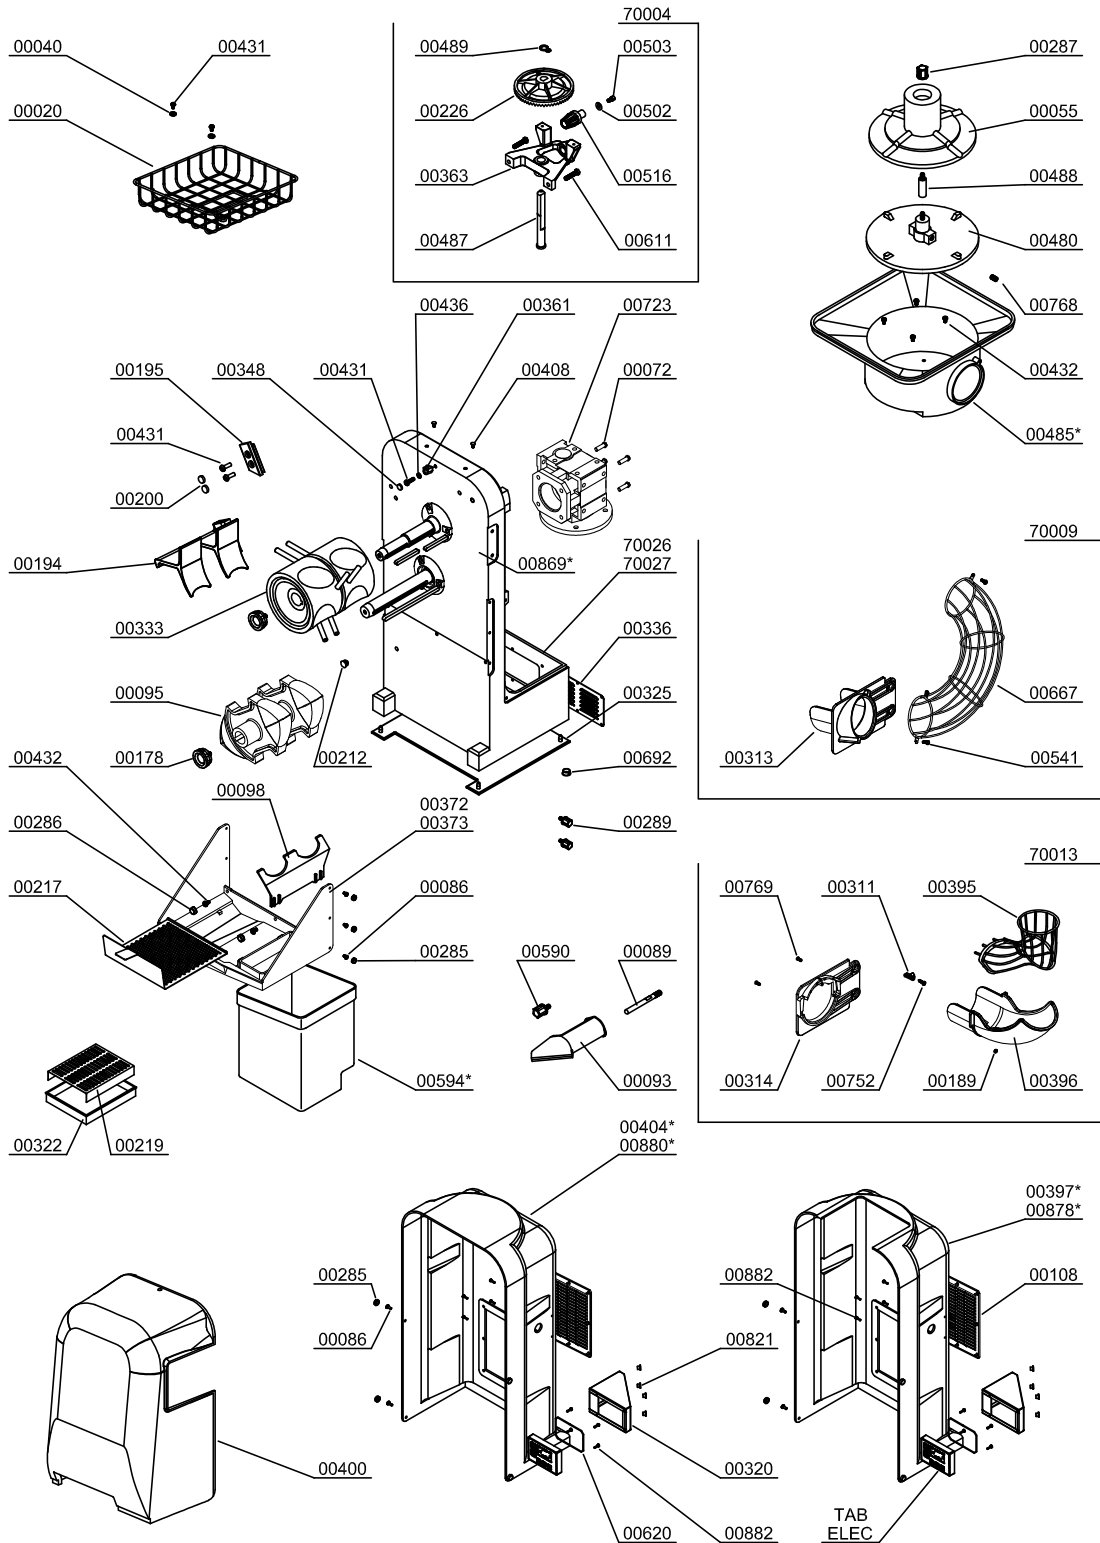

Parts Breakdown

Model JE-ES-0015-T 39520

Parts Breakdown

Model JE-ES-0015-T 39520

Parts Breakdown

Model JE-ES-0015-T 39520

STAINLESS STEEL SELF TAP OPTION

AUTOMATIC SHOWER OPTION

Parts Breakdown

Model JE-ES-0015-T 39520

Item No.	Description	Position	Item No.	Description	Position	Item No.	Description	Position
64864	Tap Body for 39520	00855	64871	Tube DET Nut for 39520	00863	64876	Self Service Inox Tap Kit for 39520	70008
64865	Rustless Washer Din-125 D05 Inox for 39520	00856	64872	Nut H CRO M12x100 for 39520	00864	72615	Feeder Tube Kit MM for 39520	70009
64866	Rustless Screw for 39520	00857	AK895	Frontal Sheet for 39520	00869	72616	Feeder Tube Kit MX for 39520	70013
64867	Tap Capsule for 39520	00858	64873	Back Cover for 39520	00878	72617	Sump Kit for 39520	70026
64868	Magnet 10-05 for 39520	00859	64874	Back Cover for 39520	00880	64877	Shower Sump Kit for 39520	70027
64869	Tap Support for 39520	00860	64875	Rustless Screw M2.9x13 Inox for 39520	00882			
64950	Tube DET-180 Stainless Steel for 39520	00862	72614	Feeder Support Kit for 39520	70004			