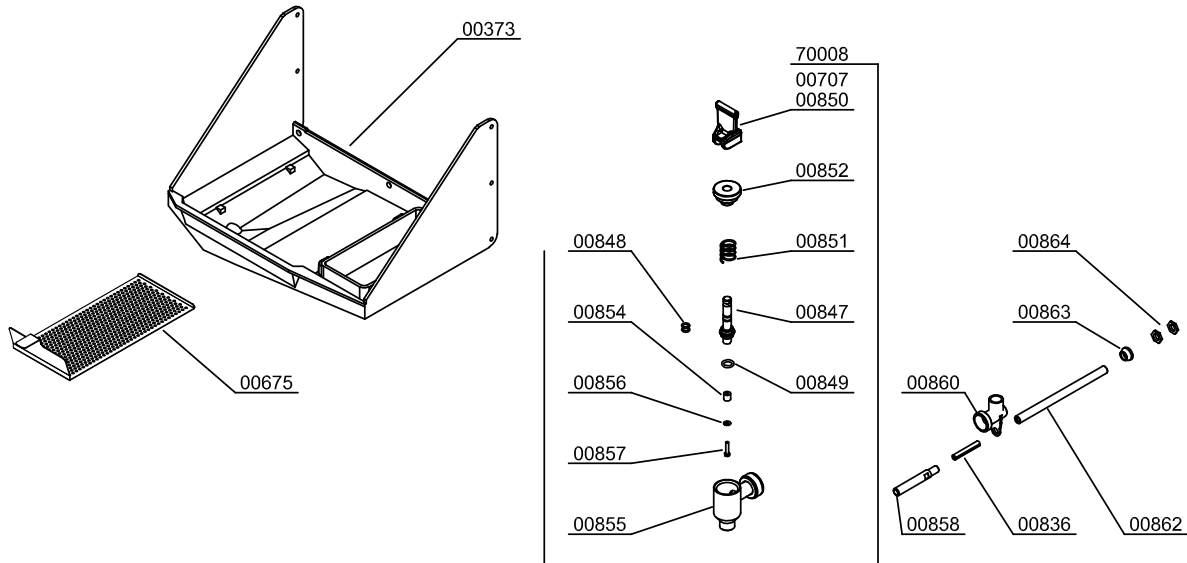

Parts Breakdown

Model JE-ES-0015-T 39520

Parts Breakdown

Model JE-ES-0015-T 39520

Parts Breakdown

Model JE-ES-0015-T 39520

STAINLESS STEEL SELF TAP OPTION

AUTOMATIC SHOWER OPTION

Parts Breakdown

Model JE-ES-0015-T 39520

Item No.	Description	Position	Item No.	Description	Position	Item No.	Description	Position
64864	Tap Body for 39520	00855	64871	Tube DET Nut for 39520	00863	64876	Self Service Inox Tap Kit for 39520	70008
64865	Rustless Washer Din-125 D05 Inox for 39520	00856	64872	Nut H CRO M12x100 for 39520	00864	72615	Feeder Tube Kit MM for 39520	70009
64866	Rustless Screw for 39520	00857	AK895	Frontal Sheet for 39520	00869	72616	Feeder Tube Kit MX for 39520	70013
64867	Tap Capsule for 39520	00858	64873	Back Cover for 39520	00878	72617	Sump Kit for 39520	70026
64868	Magnet 10-05 for 39520	00859	64874	Back Cover for 39520	00880	64877	Shower Sump Kit for 39520	70027
64869	Tap Support for 39520	00860	64875	Rustless Screw M2.9x13 Inox for 39520	00882			
64950	Tube DET-180 Stainless Steel for 39520	00862	72614	Feeder Support Kit for 39520	70004			