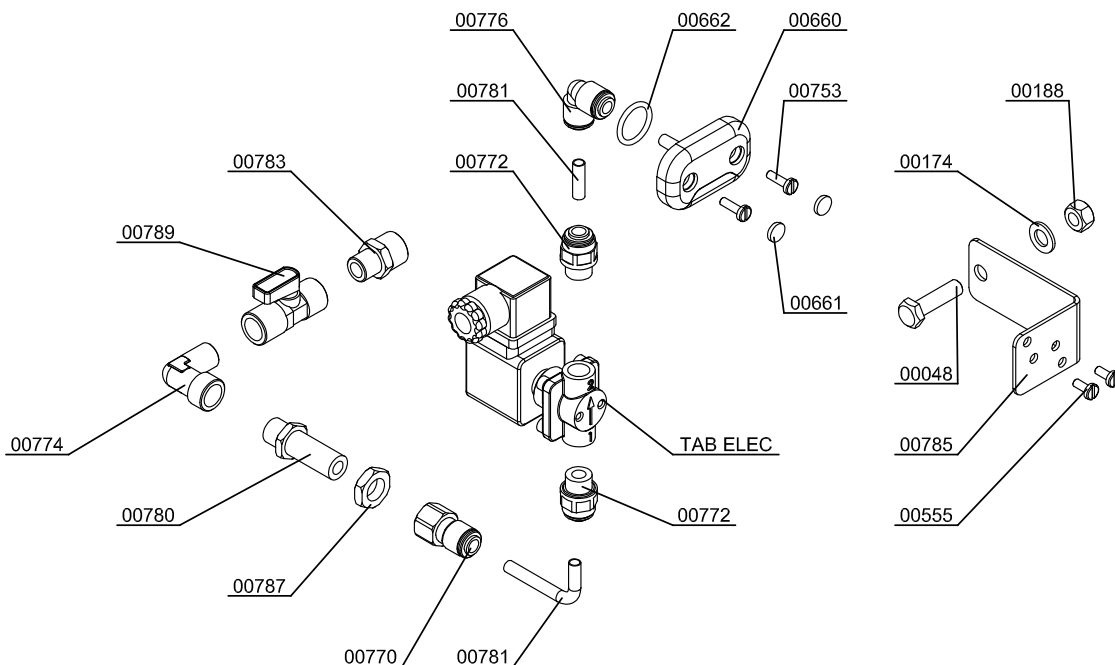

Parts Breakdown

Model JE-ES-0015-T 39520

Parts Breakdown

Model JE-ES-0015-T 39520

Parts Breakdown

Model JE-ES-0015-T 39520

STAINLESS STEEL SELF TAP OPTION

AUTOMATIC SHOWER OPTION

Parts Breakdown

Model JE-ES-0015-T 39520

Item No.	Description	Position	Item No.	Description	Position	Item No.	Description	Position
64864	Tap Body for 39520	00855	64871	Tube DET Nut for 39520	00863	64876	Self Service Inox Tap Kit for 39520	70008
64865	Rustless Washer Din-125 D05 Inox for 39520	00856	64872	Nut H CRO M12x100 for 39520	00864	72615	Feeder Tube Kit MM for 39520	70009
64866	Rustless Screw for 39520	00857	AK895	Frontal Sheet for 39520	00869	72616	Feeder Tube Kit MX for 39520	70013
64867	Tap Capsule for 39520	00858	64873	Back Cover for 39520	00878	72617	Sump Kit for 39520	70026
64868	Magnet 10-05 for 39520	00859	64874	Back Cover for 39520	00880	64877	Shower Sump Kit for 39520	70027
64869	Tap Support for 39520	00860	64875	Rustless Screw M2.9x13 Inox for 39520	00882			
64950	Tube DET-180 Stainless Steel for 39520	00862	72614	Feeder Support Kit for 39520	70004			