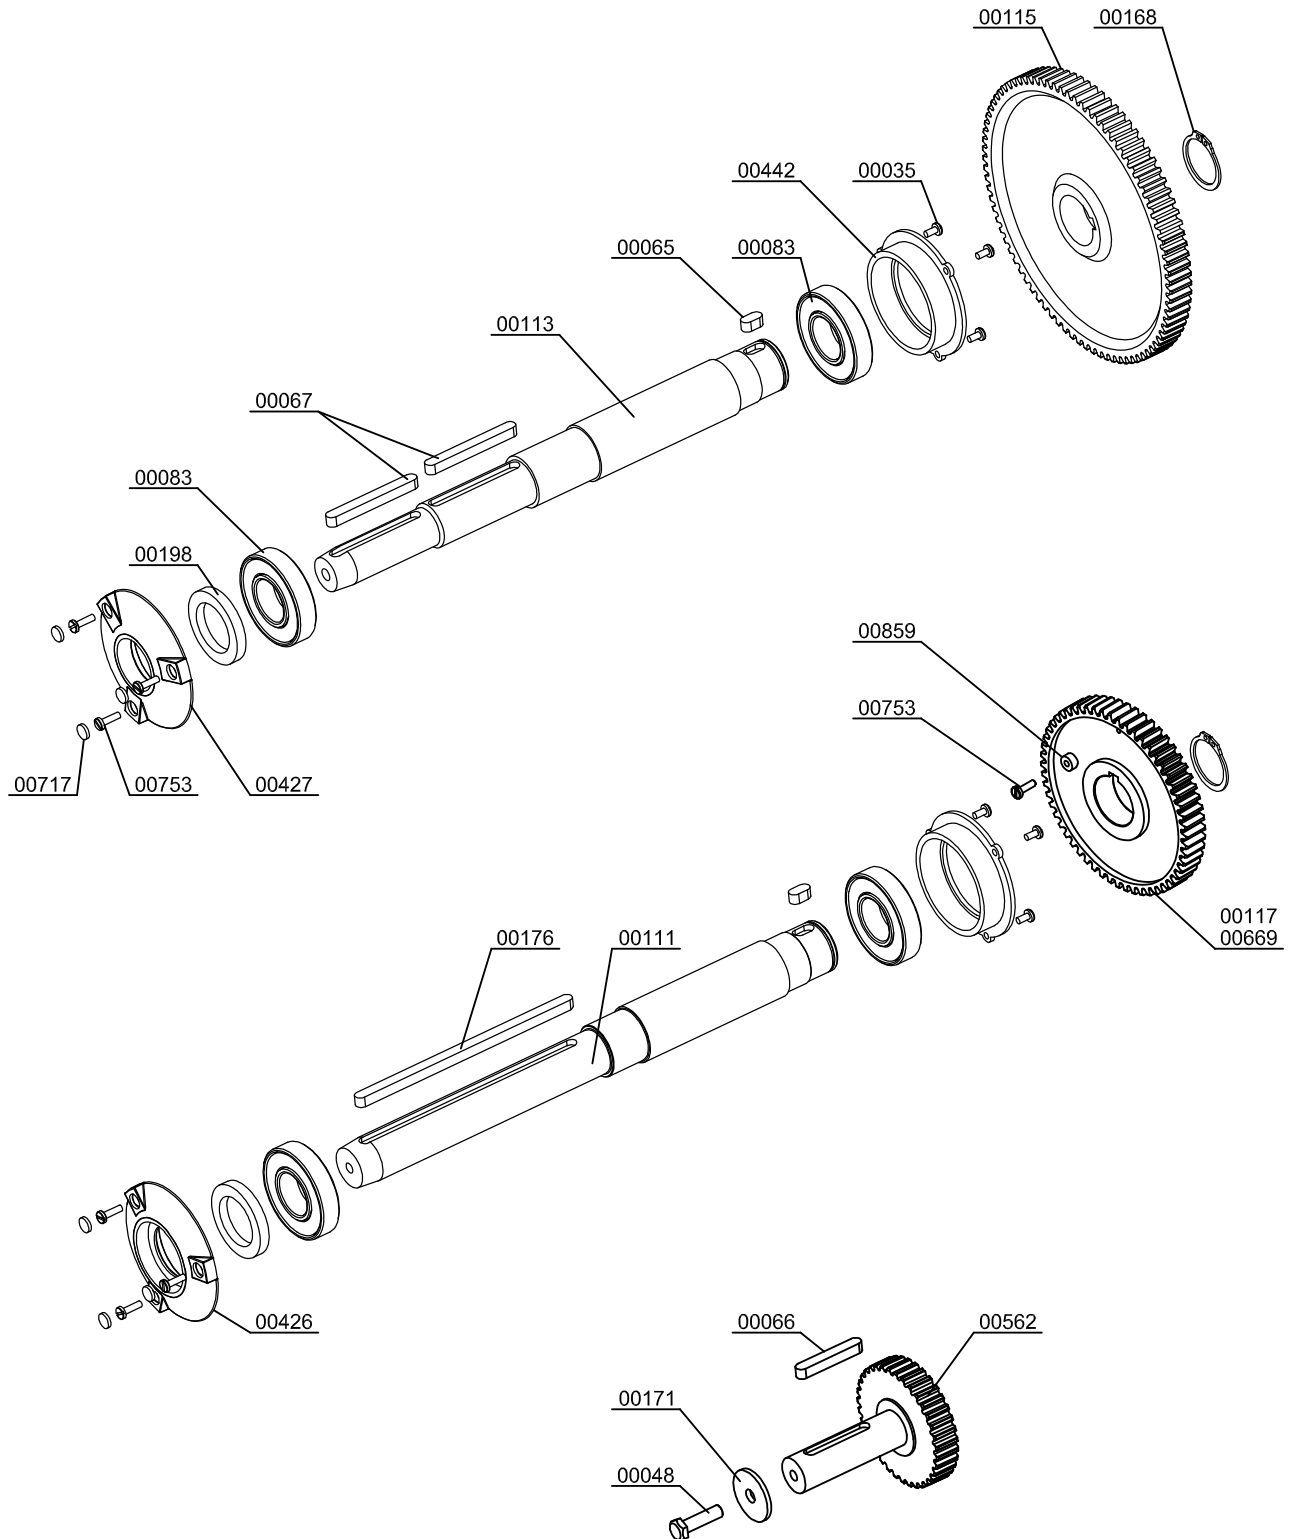

Parts Breakdown

Model JE-ES-0015-T 39520

Parts Breakdown

Model JE-ES-0015-T 39520

Parts Breakdown

Model JE-ES-0015-T 39520

STAINLESS STEEL SELF TAP OPTION

AUTOMATIC SHOWER OPTION

Parts Breakdown

Model JE-ES-0015-T 39520

Item No.	Description	Position	Item No.	Description	Position	Item No.	Description	Position
64864	Tap Body for 39520	00855	64871	Tube DET Nut for 39520	00863	64876	Self Service Inox Tap Kit for 39520	70008
64865	Rustless Washer Din-125 D05 Inox for 39520	00856	64872	Nut H CRO M12x100 for 39520	00864	72615	Feeder Tube Kit MM for 39520	70009
64866	Rustless Screw for 39520	00857	AK895	Frontal Sheet for 39520	00869	72616	Feeder Tube Kit MX for 39520	70013
64867	Tap Capsule for 39520	00858	64873	Back Cover for 39520	00878	72617	Sump Kit for 39520	70026
64868	Magnet 10-05 for 39520	00859	64874	Back Cover for 39520	00880	64877	Shower Sump Kit for 39520	70027
64869	Tap Support for 39520	00860	64875	Rustless Screw M2.9x13 Inox for 39520	00882			
64950	Tube DET-180 Stainless Steel for 39520	00862	72614	Feeder Support Kit for 39520	70004			