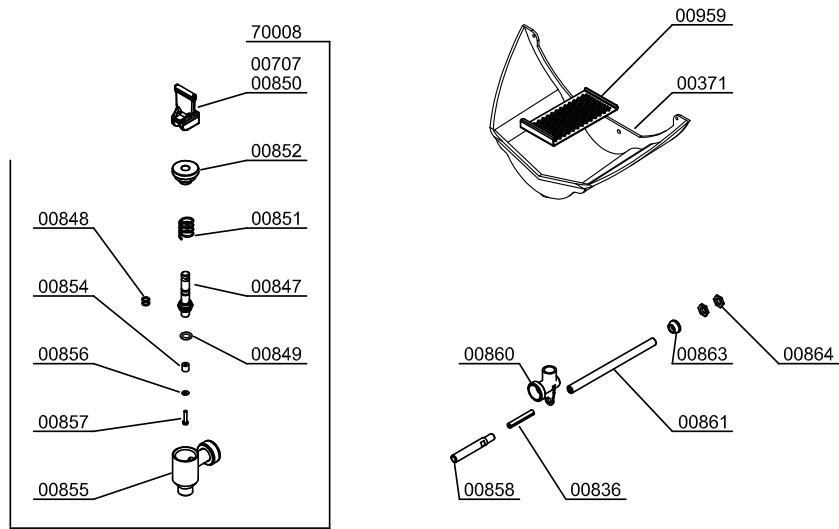

Parts Breakdown

Model JE-ES-0028-BB 41965

Parts Breakdown

Model JE-ES-0028-BB 41965

Parts Breakdown

Model JE-ES-0028-BB 41965

STAINLESS STEEL SELF TAP OPTION

AUTOMATIC SHOWER OPTION

Parts Breakdown

Model **JE-ES-0028-BB** 41965

SELF SERVICE STAND OPTION

Parts Breakdown

Model JE-ES-0028-BB 41965

DISPENSER STAND OPTION

Parts Breakdown

Model JE-ES-0028-BB 41965