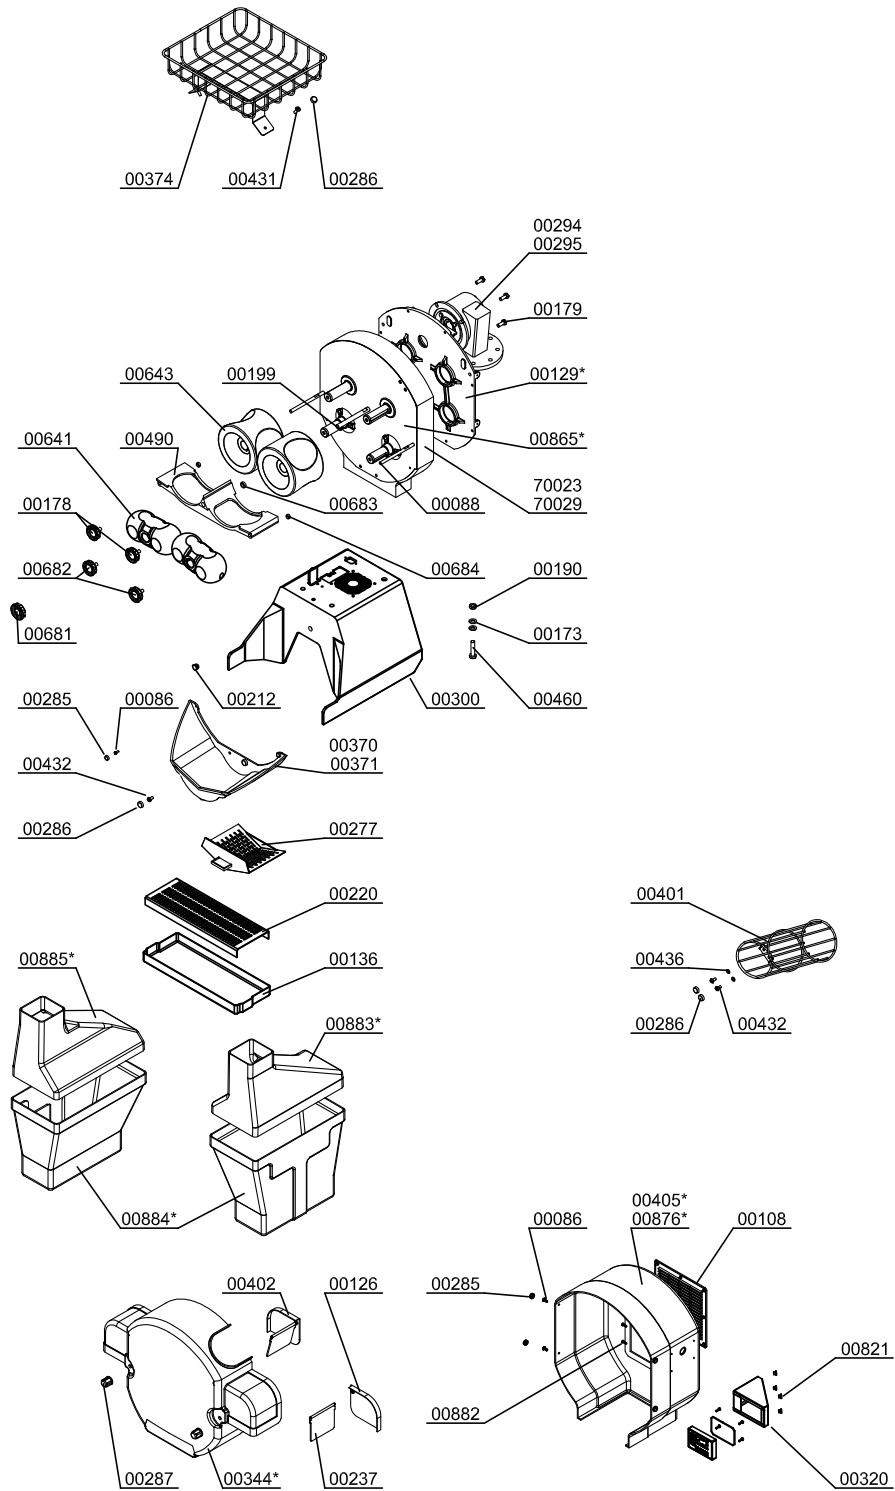

Parts Breakdown

Model JE-ES-0028-BB 41965

Parts Breakdown

Model JE-ES-0028-BB 41965

Parts Breakdown

Model JE-ES-0028-BB 41965

STAINLESS STEEL SELF TAP OPTION

AUTOMATIC SHOWER OPTION

Parts Breakdown

Model **JE-ES-0028-BB** 41965

SELF SERVICE STAND OPTION

Parts Breakdown

Model JE-ES-0028-BB 41965

DISPENSER STAND OPTION

Parts Breakdown

Model JE-ES-0028-BB 41965