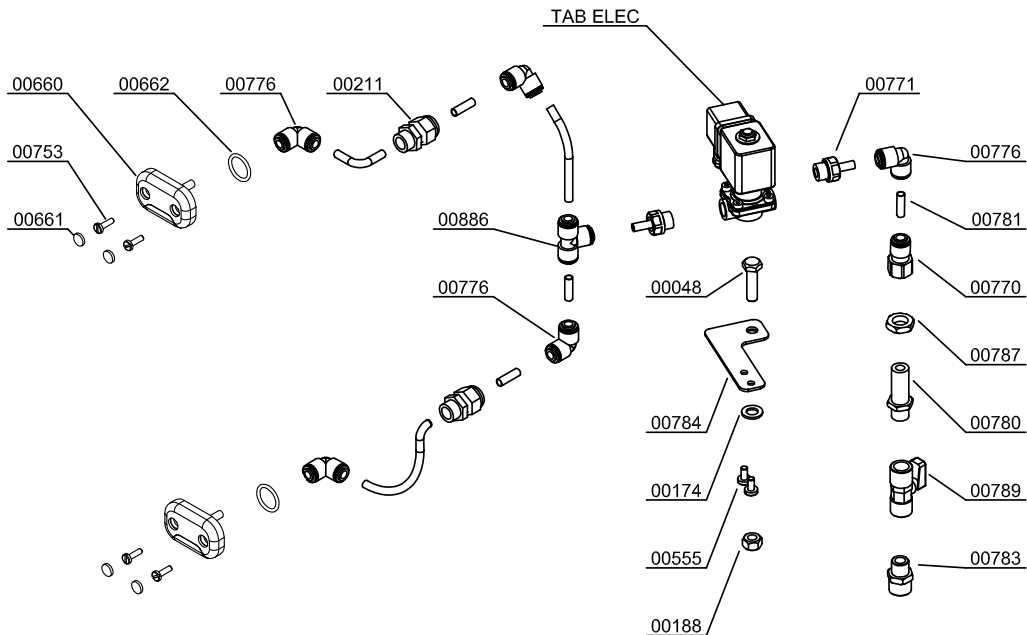

Parts Breakdown

Model JE-ES-0028-BB 41965

Parts Breakdown

Model JE-ES-0028-BB 41965

Parts Breakdown

Model JE-ES-0028-BB 41965

STAINLESS STEEL SELF TAP OPTION

AUTOMATIC SHOWER OPTION

Parts Breakdown

Model **JE-ES-0028-BB** 41965

SELF SERVICE STAND OPTION

Parts Breakdown

Model JE-ES-0028-BB 41965

DISPENSER STAND OPTION

Parts Breakdown

Model JE-ES-0028-BB 41965