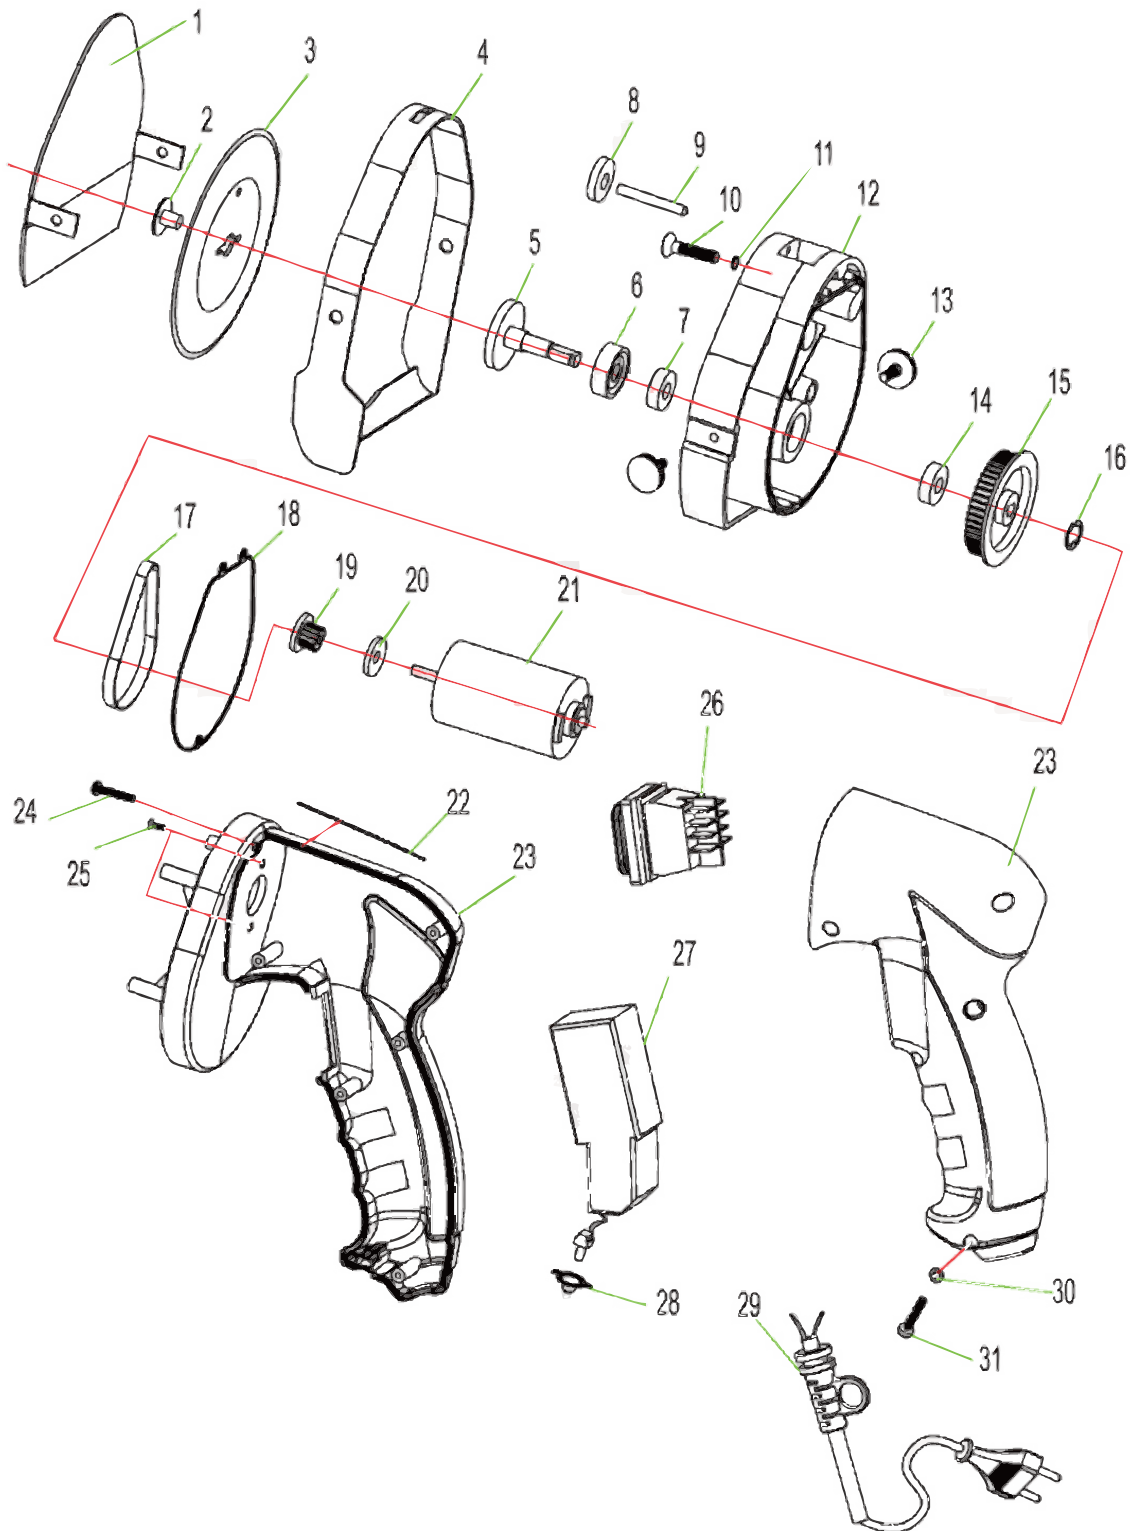

Parts Breakdown

Model **KS-CN-0100** 40280

Parts Breakdown

Model **KS-CN-0100** 40280

| Item No. | Description | Position | Item No. | Description | Position | Item No. | Description | Position |
|----------|---------------------------------|----------|----------|-------------------------|----------|----------|-------------------------|----------|
| 72454 | Knife Protector for 40280 | 1 | 65880 | Gasket for 40280 | 11 | 72472 | Sealing Strip for 40280 | 22 |
| 42052 | Fastening Screw for 40280 | 2 | 72460 | Gear Box for 40280 | 12 | 42058 | Housing for 40280 | 23 |
| 42053 | Knife (Non- Serrated) for 40280 | 3 | 72461 | Lock Screw for 40280 | 13 | 72470 | Screw for 40280 | 24 |
| 43984 | Serrated Blade for 40280 | 3 | 72463 | Bearing for 40280 | 14 | 72471 | Screw for 40280 | 25 |
| 72455 | Adjustment Ring for 40280 | 4 | 72464 | Pulley for 40280 | 15 | 72473 | Switch for 40280 | 26 |
| 72456 | Output Axis for 40280 | 5 | 72465 | Shaft Circlip for 40280 | 16 | 72474 | Circuit Board for 40280 | 27 |
| 42054 | Oil Seal for 40280 | 6 | 42056 | Belt for 40280 | 17 | 72475 | Reset Cap for 40280 | 28 |
| 42055 | Bearing for 40280 | 7 | 72466 | Seal Ring for 40280 | 18 | 72476 | Power Cord for 40280 | 29 |
| 72457 | Adjustment Screw for 40280 | 8 | 72467 | Motor Gear for 40280 | 19 | 65881 | Screw Gasket for 40280 | 30 |
| 72458 | Bolt for 40280 | 9 | 72468 | Ring Washer for 40280 | 20 | 72477 | Screw for 40280 | 31 |
| 72459 | Screw for 40280 | 10 | 42057 | Motor for 40280 | 21 | | | |