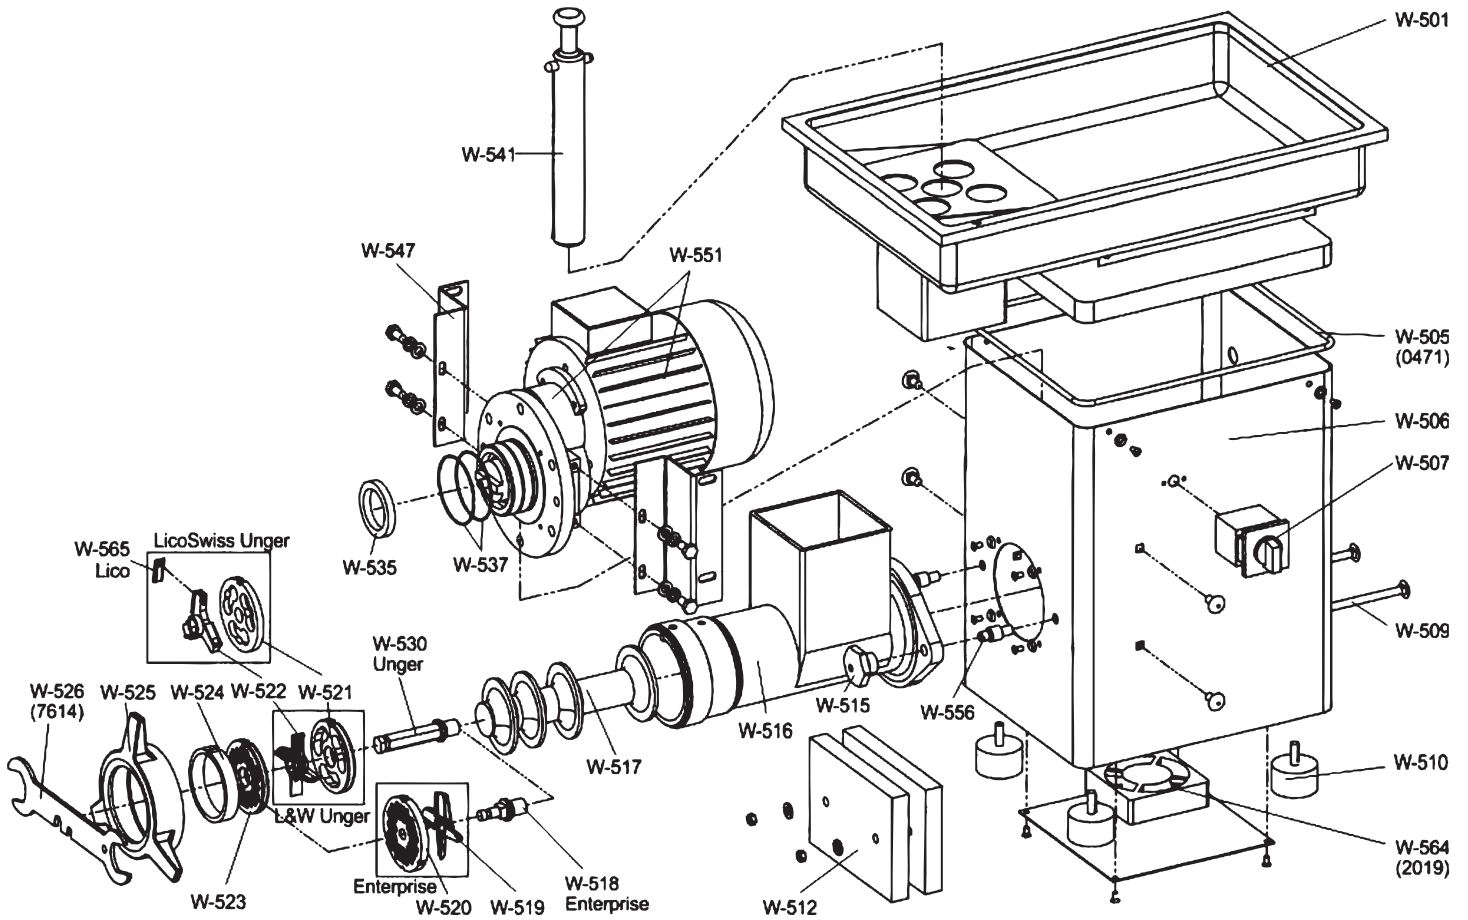

# Parts Breakdown

Model MG-ES-0022 46204

# Parts Breakdown

## Model MG-ES-0022 46204

Item No.	Description	Position	Item No.	Description	Position	Item No.	Description	Position
AJ065	Feed Pan (Table) for 46204	W-501	AJ070	Throat Locking Knob for 46204	W-515	AJ077	Worm Shaft Brushing Gasket for 46204	W-535
36244	U Edge Green (Feed Pan Access Panel) for 46204	W-505	AJ071	Mincing Throat for 46204	W-516	66898	O-Ring Int. Diam. 61x2 for 46204	W-537
AJ066	Cabinet (Table) for 46204	W-506	AJ072	Worm for 46204	W-517	AJ078	Meat Feed Stomper for 46204	W-541
36177	Switch 3-Phase with Disconnecter 16A 208/220V 60Hz 11/01 for 46204	W-507	AJ073	Plates and Knives Shaft for 46204	W-518	AJ079	Gear Box Support Bar for 46204	W-547
AJ067	Block Fixing Screw for 46204	W-509	AJ074	Single Cutting Knife for 46204	W-519	AJ080	Knob Locking Stainless Steel Shaft for 46204	W-556
AJ068	Anti-Vibrating Support for 46204	W-510	AJ075	Fixing Plates Nut for 46204	W-525	39059	Air Extraction Fan 220V 1ph for 46204	W-564
AJ069	Counterweight for 46204	W-512	AJ076	Worm Extracting Wrench for 46204	W-526	AJ081	Box of Spare Knife Blades for 46204	W-565