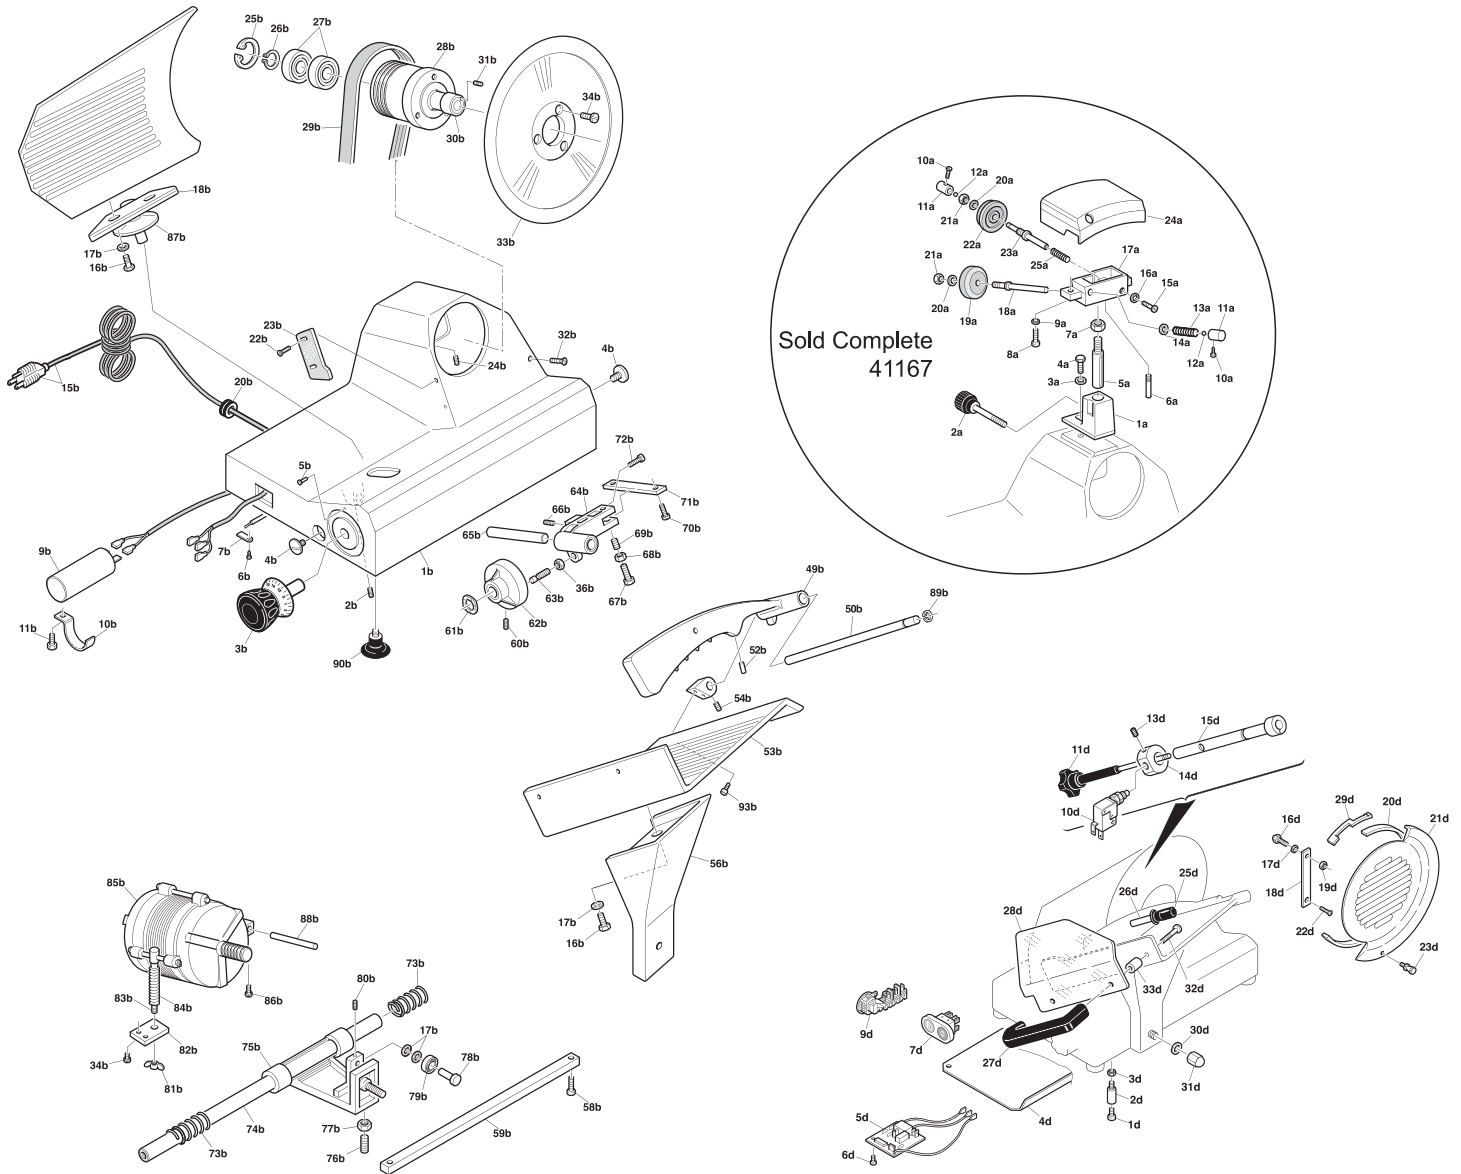

# Parts Breakdown

Model MS-IT-0250-C 31343

# Parts Breakdown