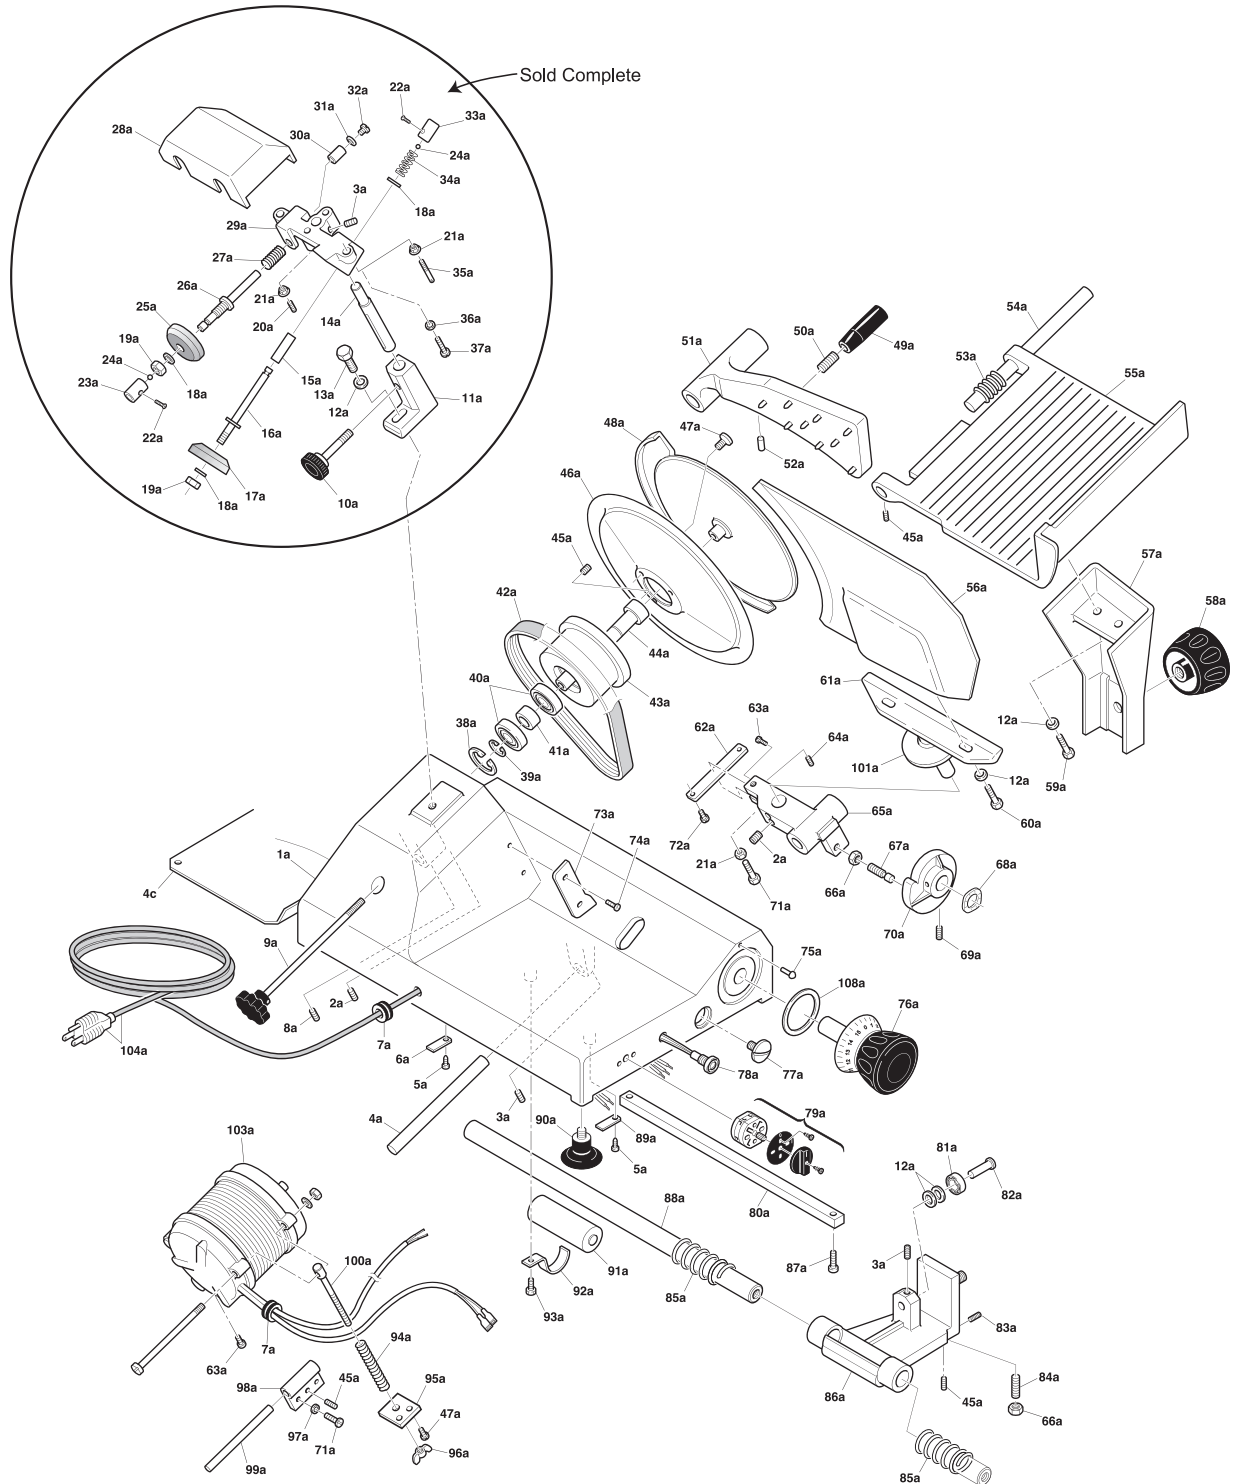

Parts Breakdown

Model MS-IT-0250-I 13621

Parts Breakdown

Model MS-IT-0250-I 13621

Item No.	Description	Position	Item No.	Description	Position	Item No.	Description	Position
33997	Housing for 13621	A1	15057	Clip for 13621	A38	15071	Meat Deflector for 13621	A73
15026	Set Screw TC for 13621	A2	15058	Clip for 13621	A39	34026	Screw TC for 13621	A74
15027	Set Screw TC for 13621	A3	AJ215	Bearing for 13621	A40	34027	Copper Rivet for 13621	A75
AJ209	Small Group Pin for 13621	A4	15060	Spacer for 13621	A41	34028	Index Knob for 13621	A76
AJ210	Screw TC for 13621	A5	34002	Belt TB2-310x8 for 13621	A42	AJ223	Screw Inox for 13621	A77
33998	Stop Plate for 13621	A6	AJ216	Spindle Pulley for 13621	A43	34030	Light for 13621	A78
33999	Strain Relief for 13621	A7	AJ217	Spindle Pin for 13621	A44	15195	Switch - On/Off for 13621	A79
15030	Set Screw TP for 13621	A8	15064	Blade Set Screw for 13621	A45	AJ224	Square Bar for 13621	A80
17686	Tie Rod for 13621	A9	13586	Blade 250E/F/R 40-3-210 for 13621	A46	AJ225	Bearing for 13621	A81
15031	Sharpener Tie Rod for 13621	A10	15065	Screw TPSV for 13621	A47	34034	Bearing Pin for 13621	A82
AJ211	Pipette for 13621	A11	15066	Blade Shield for 13621	A48	AJ226	Grain in Iron for 13621	A83
15033	Washer for 13621	A12	AJ218	Pressing Knob for 13621	A49	AJ227	Wheat P.V.C. Telescope for 13621	A84
15034	Screw TE for 13621	A13	AJ219	Captive for 13621	A50	34037	Slide Bar Spring for 13621	A85
15035	Shaft for Sharpener for 13621	A14	AJ220	Presser for 13621	A51	34038	Carriage Support for 13621	A86
15037	Sharpener Pin for 13621	A16	34005	Plastic Dowel for 13621	A52	34039	Screw TC for 13621	A87
18016	Omcán G Stone 50x08x06 for 13621	A17	34006	Meat Tray Shaft Spring for 13621	A53	AJ228	Round Bar for 13621	A88
15038	Washer for 13621	A18	34007	Meat Tray Shaft for 13621	A54	34041	Stop Plate for 13621	A89
15039	Nut for 13621	A19	34008	Meat Tray for 13621	A55	15073	Foot for 13621	A90
15040	Set Screw for 13621	A20	34009	Guide Plate for 13621	A56	15074	Capacitor for 13621	A91
15041	Nut for 13621	A21	34010	Meat Tray Support for 13621	A57	AJ229	Condenser Clamp for 13621	A92
15042	Screw TGS for 13621	A22	15070	Carriage Knob for 13621	A58	34043	Screw TC for 13621	A93
15043	Sharpener Push Button for 13621	A23	34011	Screw TE for 13621	A59	AJ230	Nut for 13621	A94
15044	Ball Bearing for 13621	A24	34012	Screw TE for 13621	A60	AJ231	Engine Plate for 13621	A95
33032	45x9x6 Sharpening Stone for 13621	A25	34013	Guide Plate Support for 13621	A61	AJ232	Nut for 13621	A96
15045	Sharpener Pin for 13621	A26	AJ221	Group Plate for 13621	A62	34047	Washer for 13621	A97
15046	Sharpener Pin Spring for 13621	A27	34015	Screw TC for 13621	A63	34048	Hinge for 13621	A98
AJ212	Canopy for 13621	A28	34016	Set Screw TC for 13621	A64	34049	Motor Support Shaft for 13621	A99
AJ213	Sharpening Body for 13621	A29	34017	Cam Guide for 13621	A65	15076	Guide Plate Support Cover for 13621	A101
15050	Washer for 13621	A31	34019	Nut for 13621	A66	AJ233	Motor Dom for 13621	A103
15051	Screw TC for 13621	A32	34020	Cam Screw for 13621	A67	AJ234	Cord for 13621	A104
15052	Sharpener Push Button for 13621	A33	AJ222	Corrugated Washer for 13621	A68	AJ235	White Ring for 13621	A108
15053	Sharpener Pin Spring for 13621	A34	34022	Set Screw for 13621	A69	AJ236	Protection of Electrical Parts for 13621	C4
AJ214	Bead for 13621	A35	34023	Cam for 13621	A70	15350	Complete Sharpening Assy. for 13621	
15055	Washer for 13621	A36	34024	Screw TE for 13621	A71	34018	Cam Assembly for 13621	
15056	Screw TC for 13621	A37	34025	Screw TC for 13621	A72			