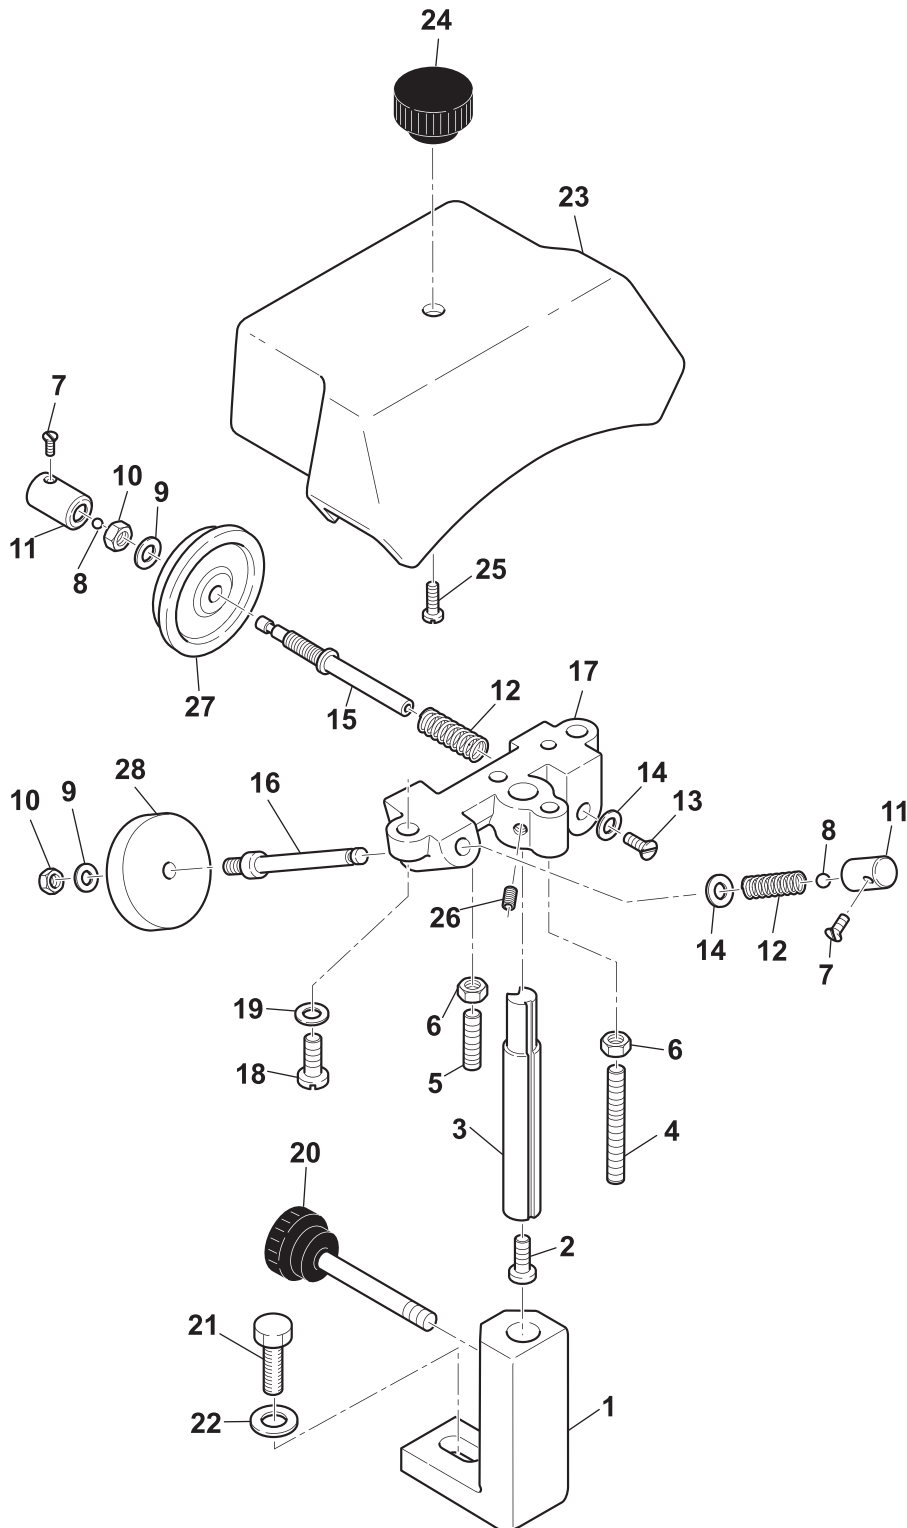

Parts Breakdown

Model MS-IT-0300-CE 46162

Sharpening Assembly