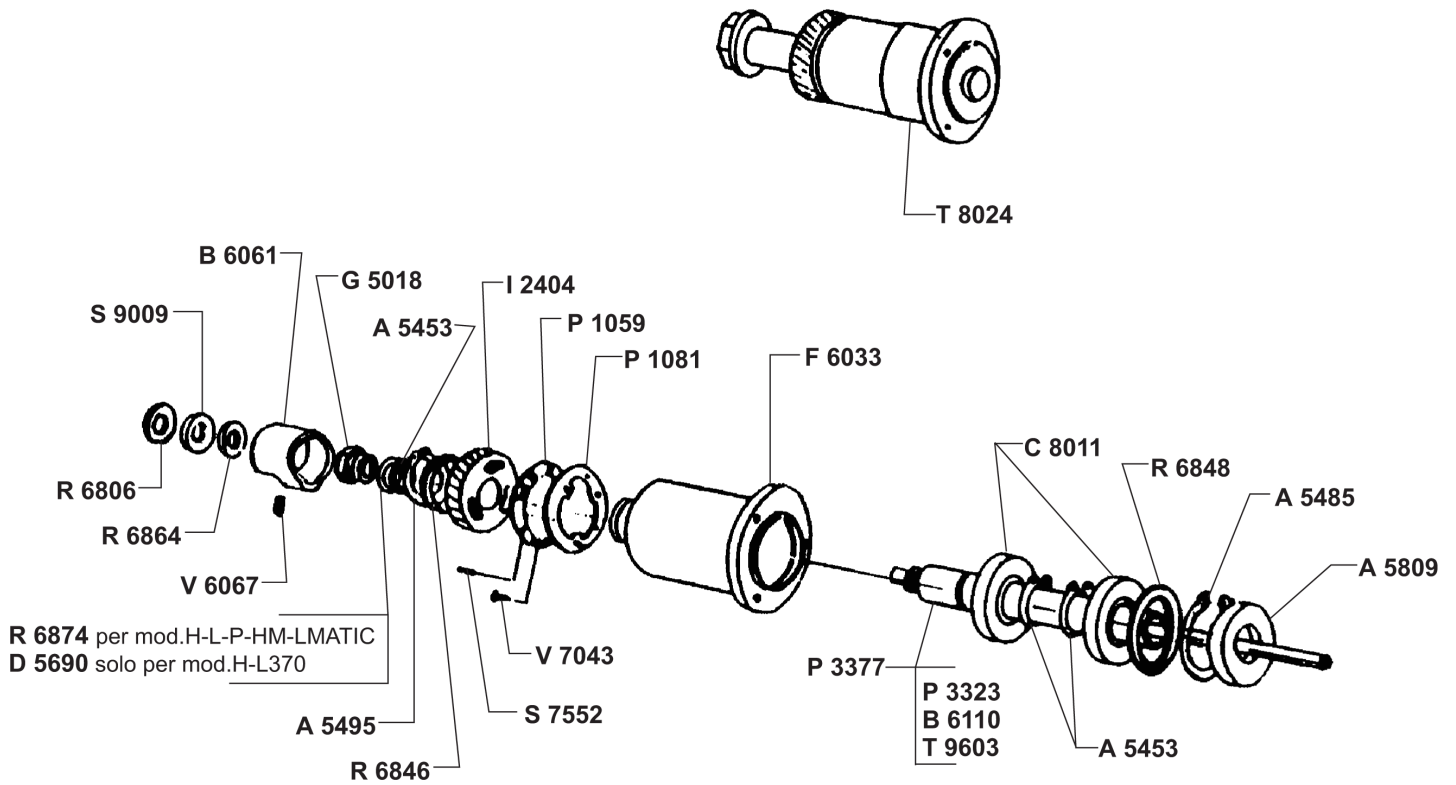

Parts Breakdown

Model MS-IT-0300-H 13655