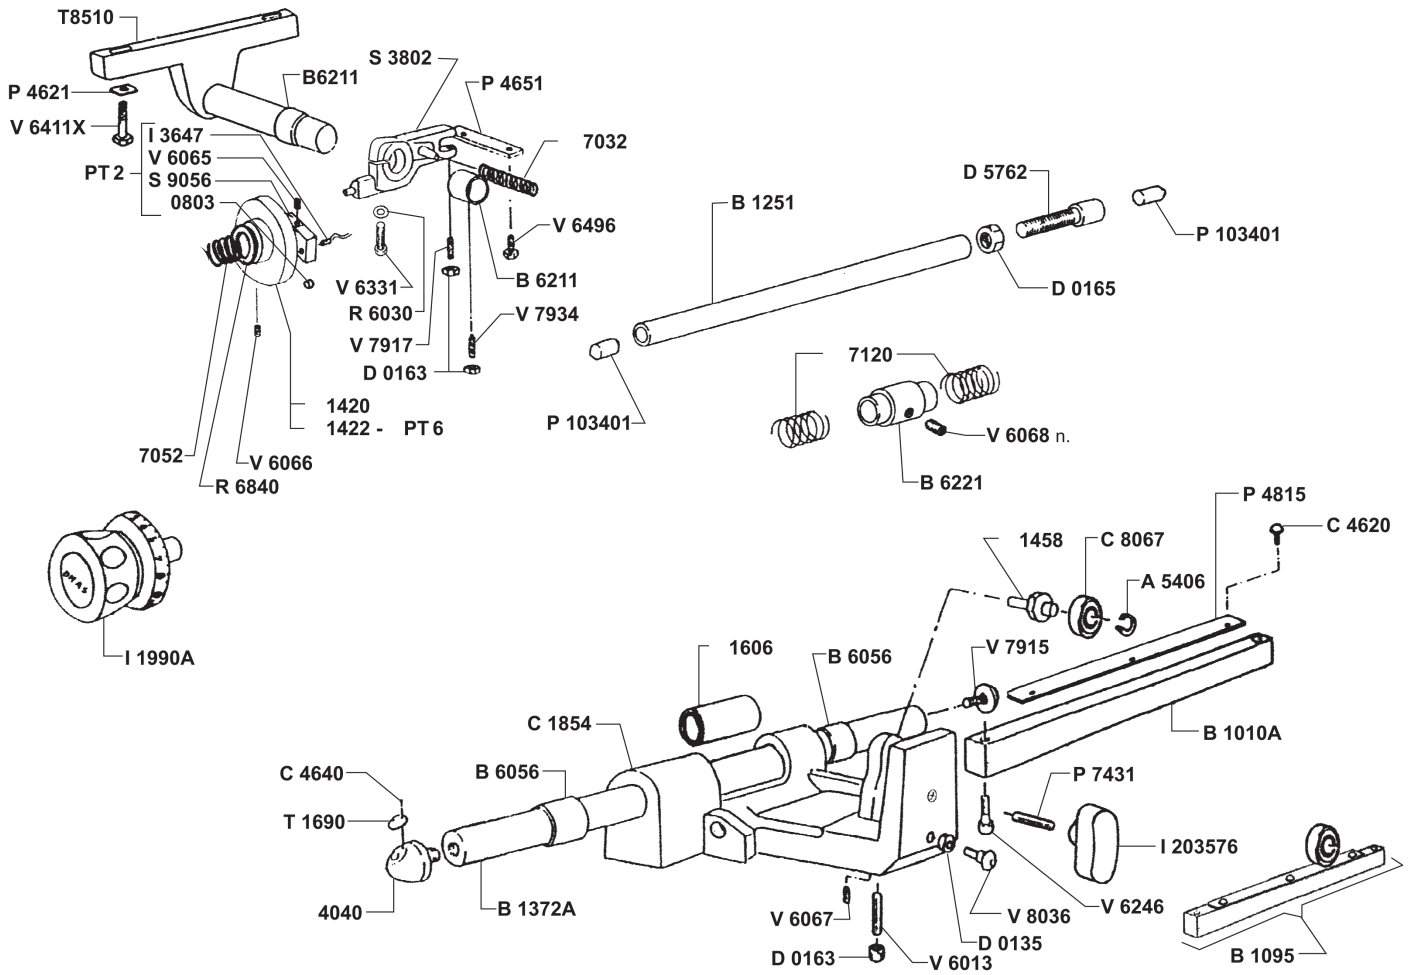

Parts Breakdown

Model MS-IT-0300-H 13655