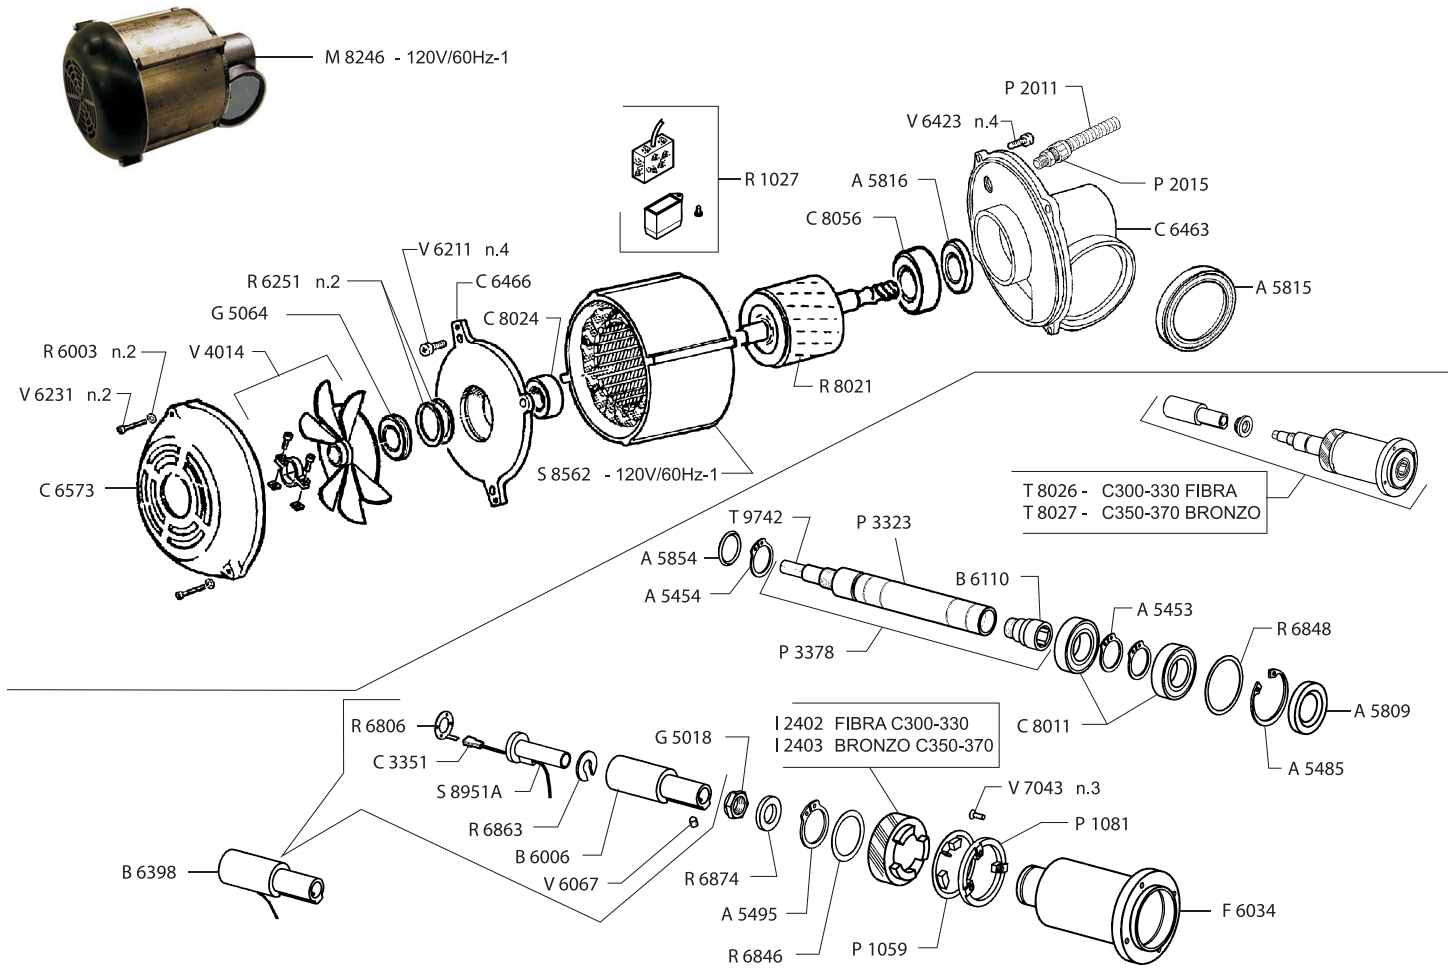

Parts Breakdown

Model MS-IT-0350-G 13643