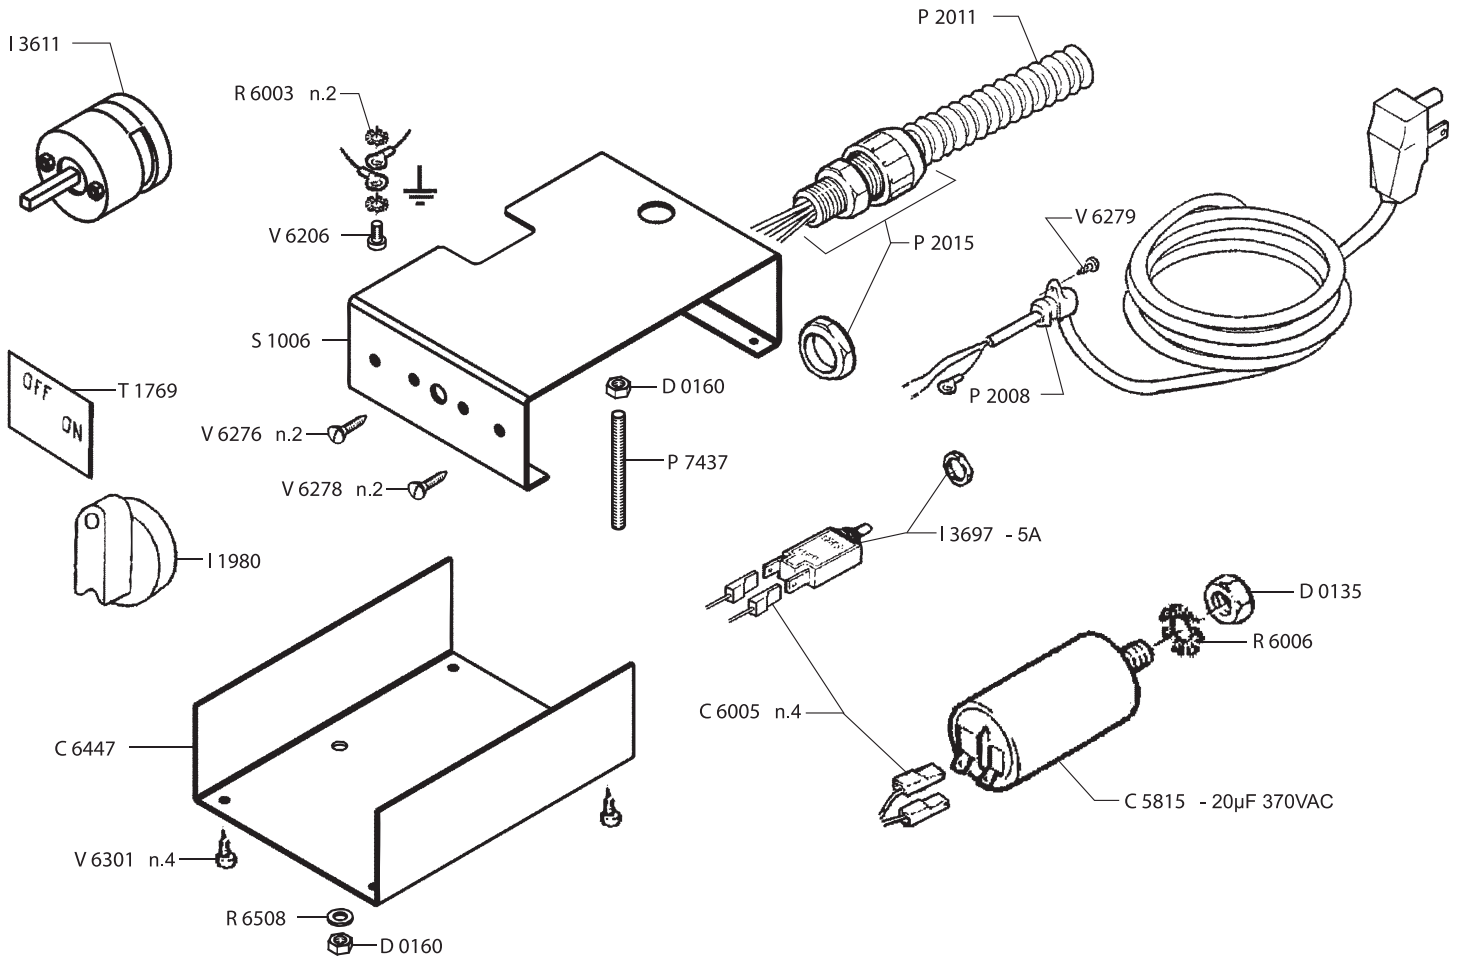

Parts Breakdown

Model MS-IT-0350-G 13643