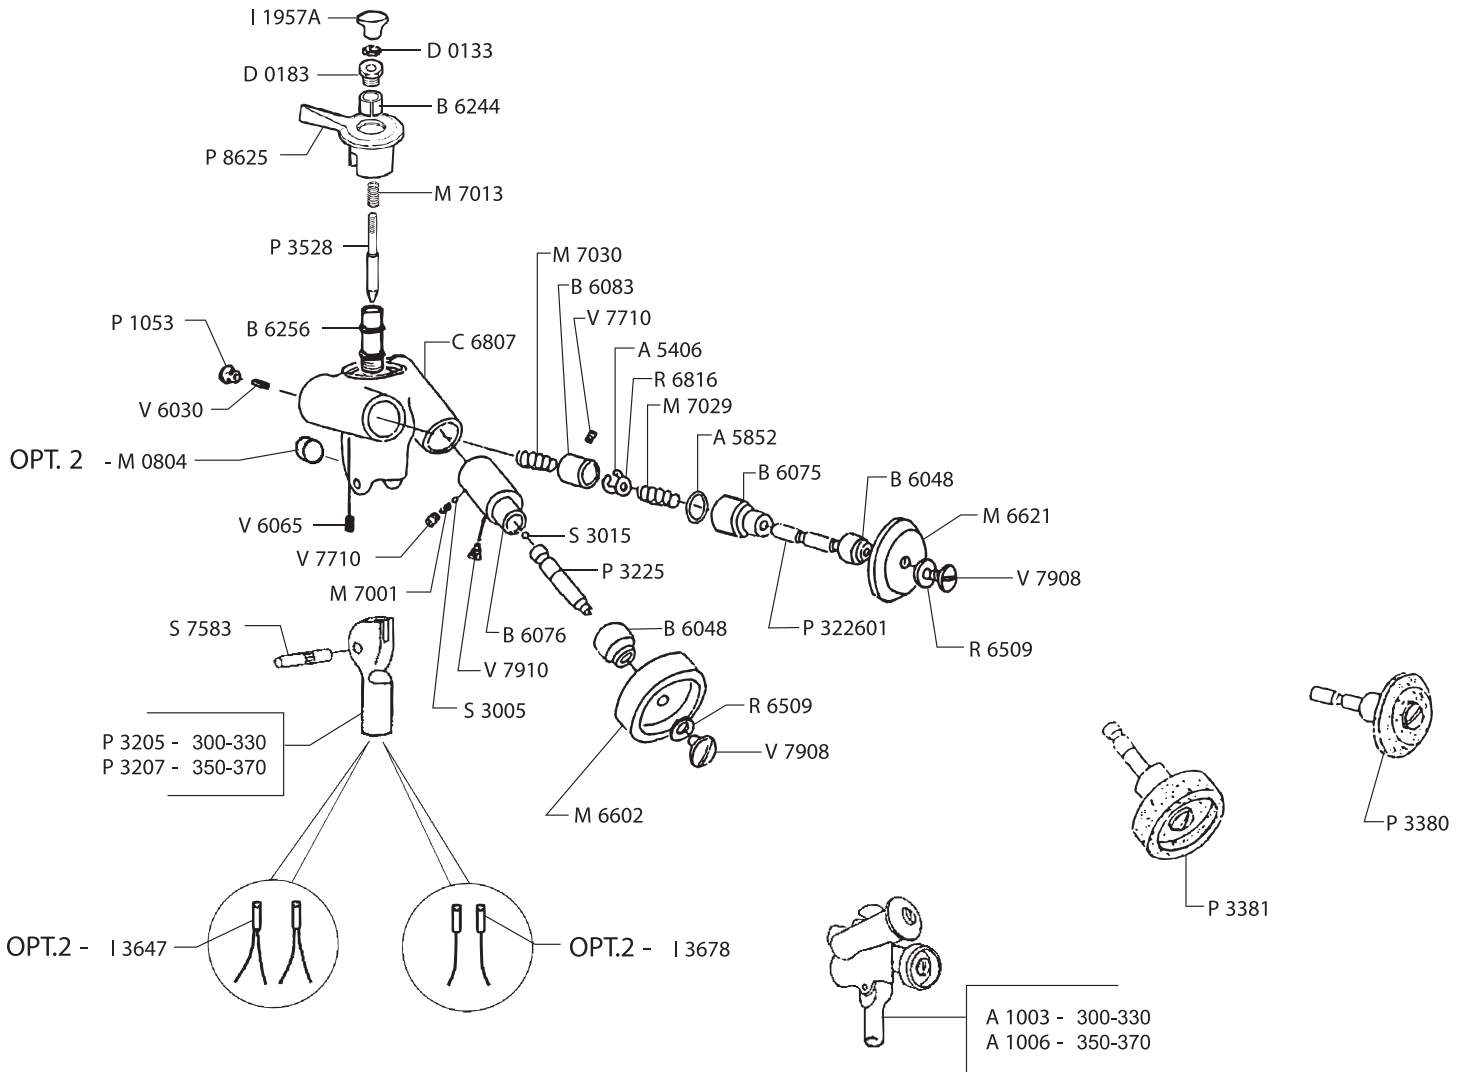

Parts Breakdown

Model MS-IT-0350-G 13643

Parts Breakdown

Model MS-IT-0350-G 13643

Parts Breakdown

Model **MS-IT-0350-G** 13643

Parts Breakdown

Model MS-IT-0350-G 13643

Parts Breakdown

Model MS-IT-0350-G 13643

Item No.	Description	Position	Item No.	Description	Position	Item No.	Description	Position
19706	Screw for 13643	V6278	37066	Screw TE U5737 M6x15 for 13643	V6421	17503	Screw M5x13 for 13643	V7908
37048	Screw TCTC AUT.D7981 3.5x9.5 for 13643	V6279	37067	Screw TE U5739 M5x20 for 13643	V6423	19715	Screw Sharpener for 13643	V7910
77629	Screw TBTC AUT.U6954 4.2x13 for 13643	V6296	37078	Stainless Steel Screw TSP U6109 M5x12 for 13643	V7013X	17504	Bar Screw M6x14 Stainless Steel for 13643	V7915
37054	Screw TBTC AUT.U6954 2.9x9.5 for 13643	V6301	17497	Screw TSP U6109 M5x15 Stainless Steel for 13643	V7014X	19717	Screw M6x50 for 13643	V7917
37058	Stainless Steel Screw M4x8 for 13643	V6370	37080	Stainless Steel Screw M4x40 U6109 for 13643	V702415	19720	Screw M6 for 13643	V7934
37059	Stainless Steel Screw M4x14 for 13643	V6371	17498	Screw TSPEI U5933 M4x10 for 13643	V7043	37095	Screw for Rod 6x13 for 13643	V7993A
37061	Screw TE U5739 M8x35 Inox for 13643	V6411X	37084	Screw TSPEI U5933 M10x30 Stainless for 13643	V7052X	19920	Screw M8x30 for 13643	V8036
37064	Screw TE U5739 M10x35 for 13643	V6415X	19713	Screw Sharpener for 13643	V7710			