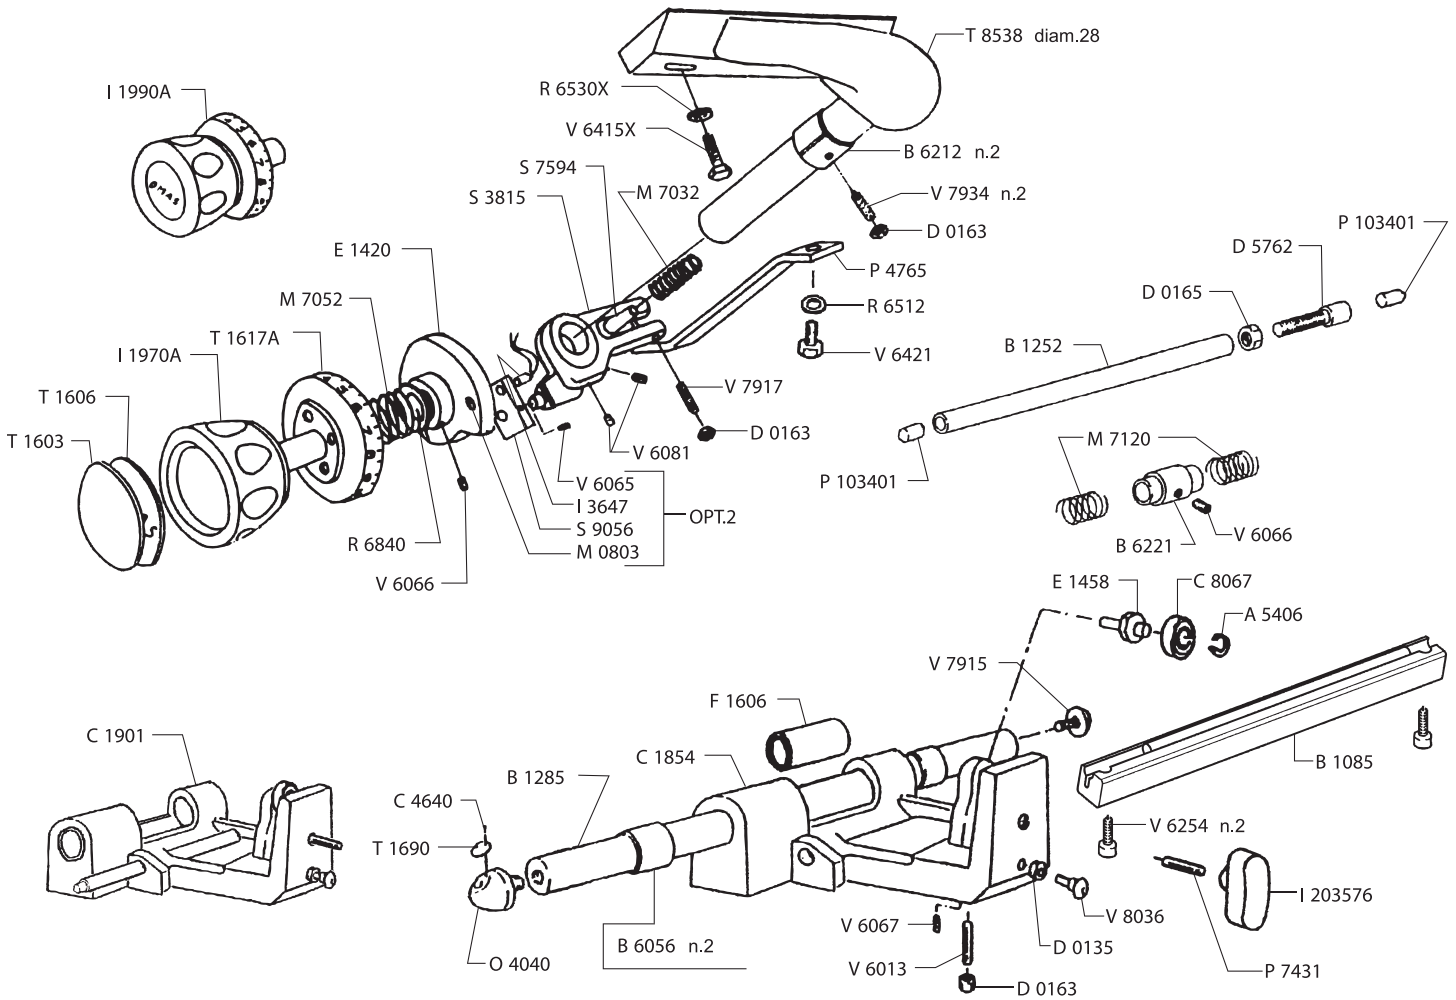

Parts Breakdown

Model MS-IT-0350-G 13643