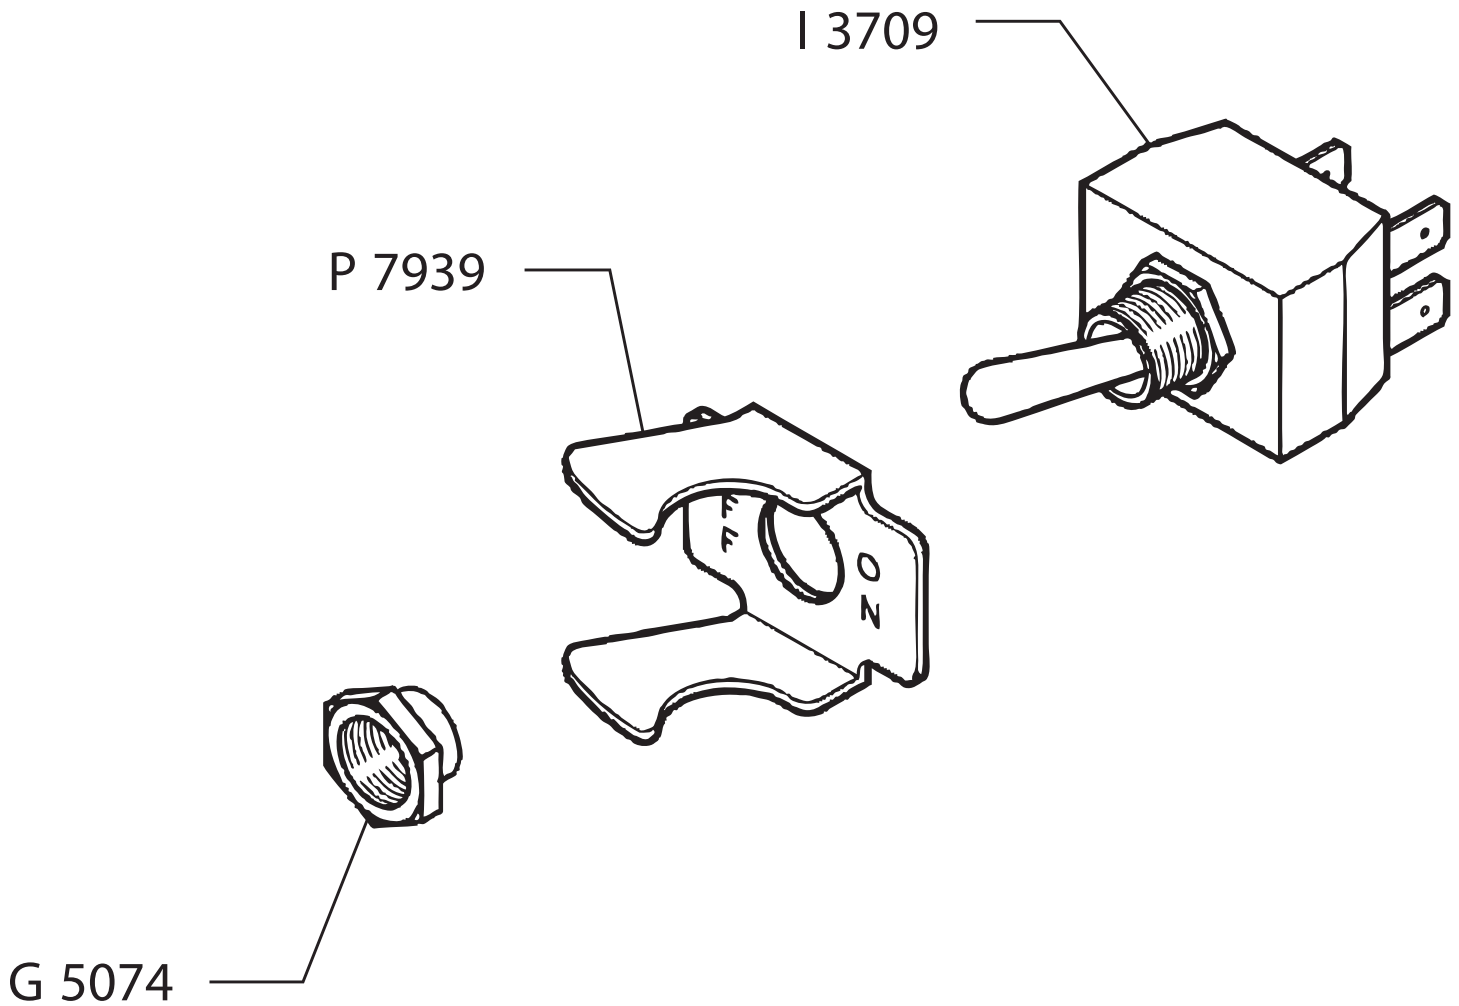

Parts Breakdown

Model MS-IT-0350-G 13643

Item No.	Description	Position	Item No.	Description	Position	Item No.	Description	Position
16899	Sharpening Assy for 13643	A1006	36590	Carriage for 13643	C1854	36651	Sharpener Support Nut for 13643	D0183
16902	Ring EL.Benzing 8 for 13643	A5406	19527	Carriage Ass C for 13643	C1901	36661	Carriage Shock Absorber Spacer for 13643	D5762
17281	Ring EL.Seeger Ext.25 for 13643	A5453	77605	Assy Wiring 6 Poles LG.400 for 13643	C3236	30459	Stop Cam for 13643	E1406
77585	Ring EL.Seeger Est.25 Ser.Heavy for 13643	A5454	65610	Cord 0.5 LG.750 Coverblade Microswitch for 13643	C3351	17342	Cam 15mm for 13643	E1420
19484	Ring 52 for 13643	A5485	17316	Pin 8.5mm for 13643	C4601	17345	Cam Bearing 13655 for 13643	E1458
19612	Ring 33 for 13643	A5495	17317	Pin .11 for 13643	C4602	36680	Carriage Felt for 13643	F1606
17283	Oil Seal 25x52x10 for 13643	A5809	36601	Rivet 1.9x5 for 13643	C4640	77614	Nylon Cable Tie (Diam.45x200) for 13643	F2815
17285	Oil Seal 60x75x8 for 13643	A5815	36607	Blade Cover Bolt Keeper 14x14 M for 13643	C5007	17348	Flange Knife C for 13643	F6034
19493	Oil Seal 25x47x07 for 13643	A5816	20458	Capacitor 20uF for 13643	C5815	17351	Locknut for 13643	G5018
77601	Oil Seal OR 2010 for 13643	A5848	AI225	Connector for 13643	C6005	36689	Stainless Steel Locknut M8 for 13643	G5027
17287	O-Ring 123 17.86x2.62 for 13643	A5852	74403	Connector Faston 2 Poles Male for 13643	C6010	36697	Logging Lock Nut for 13643	G5064
17288	O-Ring 3081 20.24x2.62 for 13643	A5854	77611	P.C.B. Cover Box for 13643	C644680	17352	Touch Pad-Start/Stop Push Button for 13643	I1680
77602	O-Ring OR 4500 for 13643	A5857	AI226	Cover Box for S1006 for 13643	C6447	16930	Handle C for 13643	I1901A
36547	Carriage Rod lg.465 for 13643	B1085	78266	Front Motor Cover for 13643	C6463	17356	Fastener Handle for 13643	I1926
36549	Shock Absorber Rod 12x185 for 13643	B1252	36615	Back Motor Cover for 13643	C6466	16932	Handle Carriage C for 13643	I1936
36552	Carriage Rod for 13643	B1285	36617	Motor Fan Cover for 13643	C6573	19587	Sharpener Knob for 13643	I1957A
19501	Meat Grip Rod for 13643	B1337A	19534	Housing Sharpener H for 13643	C6807	36705	Adjustment Knob for 13643	I1970A
78270	Body for 13643	B1807	17334	Bearing 2Z-6205 25x52x15 for 13643	C8011	36707	Switch Handle for 13643	I1980
17298	Bushing Fastener C for 13643	B6006	16925	Bearing 2RS-6204 20x47x14 for 13643	C8024	36708	Assy Index Knob for 13643	I1990A
16904	Bushing Sharpener for 13643	B6048	36631	Bearing 2RS-6205 25x52x15 for 13643	C8056	18220	Knob-Handling for 13643	I203576
16905	Bushing DU 16x18x15 for 13643	B6053	16926	Bearing 2RS-6000 (10x26x8) for 13643	C8067	62453	Nylon Gear for 13643	I2403
17304	Bushing for 13643	B6056	60423	Touch Pad Gasket for 13643	C8242	16938	Switch and Knob for 13643	I3611
17305	Bushing DU 18x20x15 for 13643	B6057	19637	Nut M3 for 13643	D0101	17369	Switch 4x20 for 13643	I3647
16906	Bush Sharpening for 13643	B6075	19638	Nut M4 for 13643	D0102	36723	Switch 4x25 for 13643	I3678
16907	Bush. Sharpening for 13643	B6076	77612	Self-Locking Nut M3 UNI7473 for 13643	D0110	72282	Overload Protector for 13643	I3697
17307	Bushing Sharp. for 13643	B6083	16928	Nut U5589 M6 for 13643	D0133	AI227	Interr.Bipolare A Levetta 16A for 13643	I3709
19630	Bushing Fastener for 13643	B6104B	19639	Nut M8 for 13643	D0135	13599	Blade 350x57x4x280 for 13643	L0623
78265	Bushing Funnel for 13643	B6110	36637	Nut U5589 M8 Stainless Steel for 13643	D0135X	36733	Magnet 8x10 for 13643	M0803
18648	Bushing for 13643	B6212	36639	Nut U5721 M5 Stainless Steel for 13643	D0152X	36734	Magnet 12x6 for 13643	M0804
36566	Bushing to Hold Carriage Springs for 13643	B6221	36640	Domed Nut U5721 M6 Stainless Steel for 13643	D0153X	21645	G Stone 51x15x14.3 for 13643	M6602
17313	Bushing DU 14x15x16 for 13643	B6244	19642	Nut M8 for 13643	D0155X	21644	F Stone 51x7x14.3 for 13643	M6621
23646	Sharpener Pivot Ferrule for 13643	B6256	36643	Nut U5588 M5 for 13643	D0160	36741	Spring 2.9x4x12 Stainless Steel for 13643	M7001
41601	Bushing DU 6x8x10 for 13643	B6288	19644	Nut M6 for 13643	D0163	17377	Spring 8.5x1.0x25 Stainless Steel for 13643	M7013
78677	Bushing Fastener Guard Knife C for 13643	B6398	36647	Nut U5588 M8 for 13643	D0165	17379	Spring 11.9x0.7x27 Stainless Steel for 13643	M7029
16909	Sharpener Cover for 13643	C1603	36648	Nut U5588 M8 for 13643	D0165X	17380	Spring 13.4x1.3x30 Stainless Steel for 13643	M7030