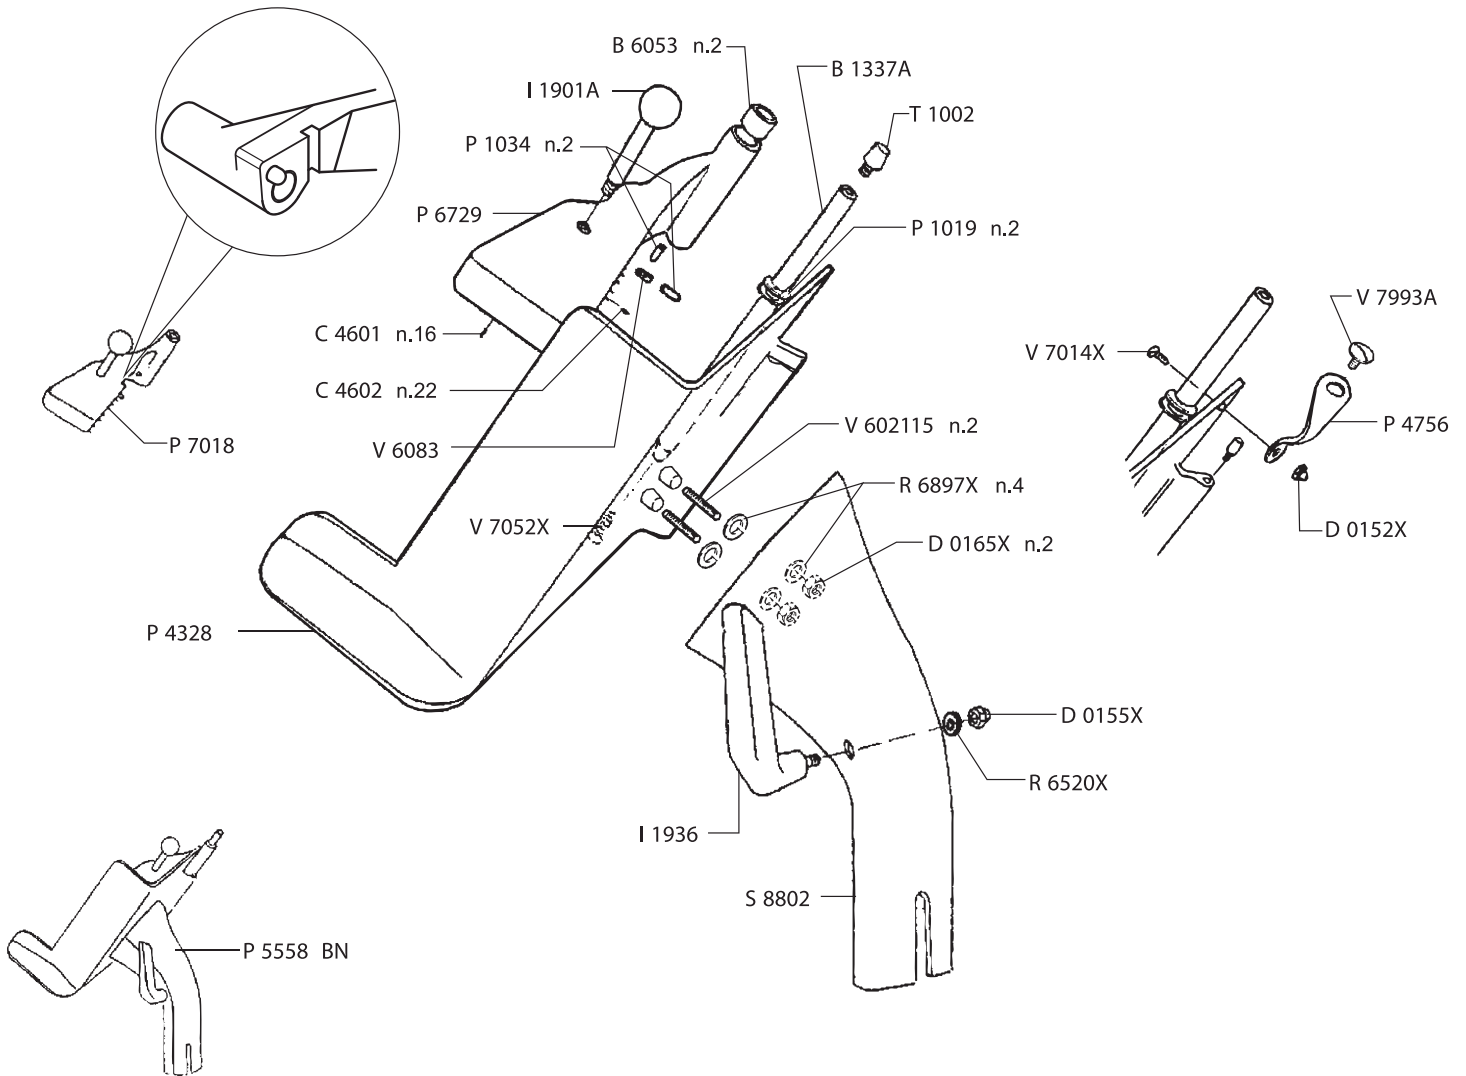

Parts Breakdown

Model MS-IT-0350-G 13643

Parts Breakdown

Model MS-IT-0350-G 13643

Parts Breakdown

Model **MS-IT-0350-G** 13643

Parts Breakdown

Model MS-IT-0350-G 13643

Parts Breakdown

Model MS-IT-0350-G 13643

Item No.	Description	Position	Item No.	Description	Position	Item No.	Description	Position
19706	Screw for 13643	V6278	37066	Screw TE U5737 M6x15 for 13643	V6421	17503	Screw M5x13 for 13643	V7908
37048	Screw TCTC AUT.D7981 3.5x9.5 for 13643	V6279	37067	Screw TE U5739 M5x20 for 13643	V6423	19715	Screw Sharpener for 13643	V7910
77629	Screw TBTC AUT.U6954 4.2x13 for 13643	V6296	37078	Stainless Steel Screw TSP U6109 M5x12 for 13643	V7013X	17504	Bar Screw M6x14 Stainless Steel for 13643	V7915
37054	Screw TBTC AUT.U6954 2.9x9.5 for 13643	V6301	17497	Screw TSP U6109 M5x15 Stainless Steel for 13643	V7014X	19717	Screw M6x50 for 13643	V7917
37058	Stainless Steel Screw M4x8 for 13643	V6370	37080	Stainless Steel Screw M4x40 U6109 for 13643	V702415	19720	Screw M6 for 13643	V7934
37059	Stainless Steel Screw M4x14 for 13643	V6371	17498	Screw TSPEI U5933 M4x10 for 13643	V7043	37095	Screw for Rod 6x13 for 13643	V7993A
37061	Screw TE U5739 M8x35 Inox for 13643	V6411X	37084	Screw TSPEI U5933 M10x30 Stainless for 13643	V7052X	19920	Screw M8x30 for 13643	V8036
37064	Screw TE U5739 M10x35 for 13643	V6415X	19713	Screw Sharpener for 13643	V7710			