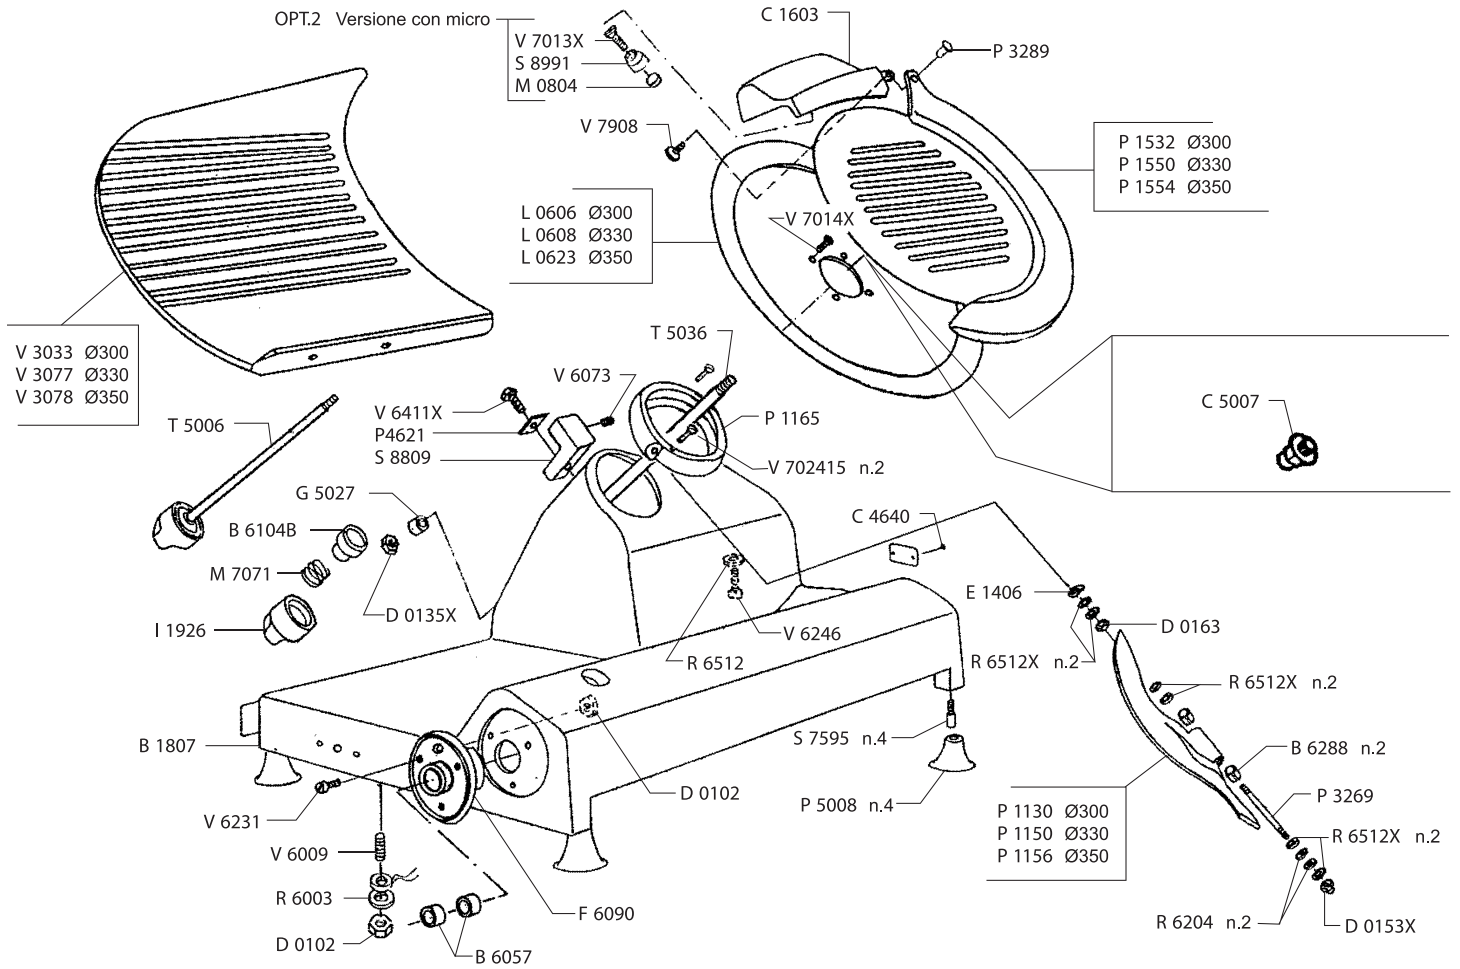

Parts Breakdown

Model MS-IT-0350-G 13643

Parts Breakdown

Model MS-IT-0350-G 13643

Parts Breakdown

Model **MS-IT-0350-G** 13643

Parts Breakdown

Model MS-IT-0350-G 13643

Parts Breakdown

Model MS-IT-0350-G 13643

Item No.	Description	Position	Item No.	Description	Position	Item No.	Description	Position
19706	Screw for 13643	V6278	37066	Screw TE U5737 M6x15 for 13643	V6421	17503	Screw M5x13 for 13643	V7908
37048	Screw TCTC AUT.D7981 3.5x9.5 for 13643	V6279	37067	Screw TE U5739 M5x20 for 13643	V6423	19715	Screw Sharpener for 13643	V7910
77629	Screw TBTC AUT.U6954 4.2x13 for 13643	V6296	37078	Stainless Steel Screw TSP U6109 M5x12 for 13643	V7013X	17504	Bar Screw M6x14 Stainless Steel for 13643	V7915
37054	Screw TBTC AUT.U6954 2.9x9.5 for 13643	V6301	17497	Screw TSP U6109 M5x15 Stainless Steel for 13643	V7014X	19717	Screw M6x50 for 13643	V7917
37058	Stainless Steel Screw M4x8 for 13643	V6370	37080	Stainless Steel Screw M4x40 U6109 for 13643	V702415	19720	Screw M6 for 13643	V7934
37059	Stainless Steel Screw M4x14 for 13643	V6371	17498	Screw TSPEI U5933 M4x10 for 13643	V7043	37095	Screw for Rod 6x13 for 13643	V7993A
37061	Screw TE U5739 M8x35 Inox for 13643	V6411X	37084	Screw TSPEI U5933 M10x30 Stainless for 13643	V7052X	19920	Screw M8x30 for 13643	V8036
37064	Screw TE U5739 M10x35 for 13643	V6415X	19713	Screw Sharpener for 13643	V7710			