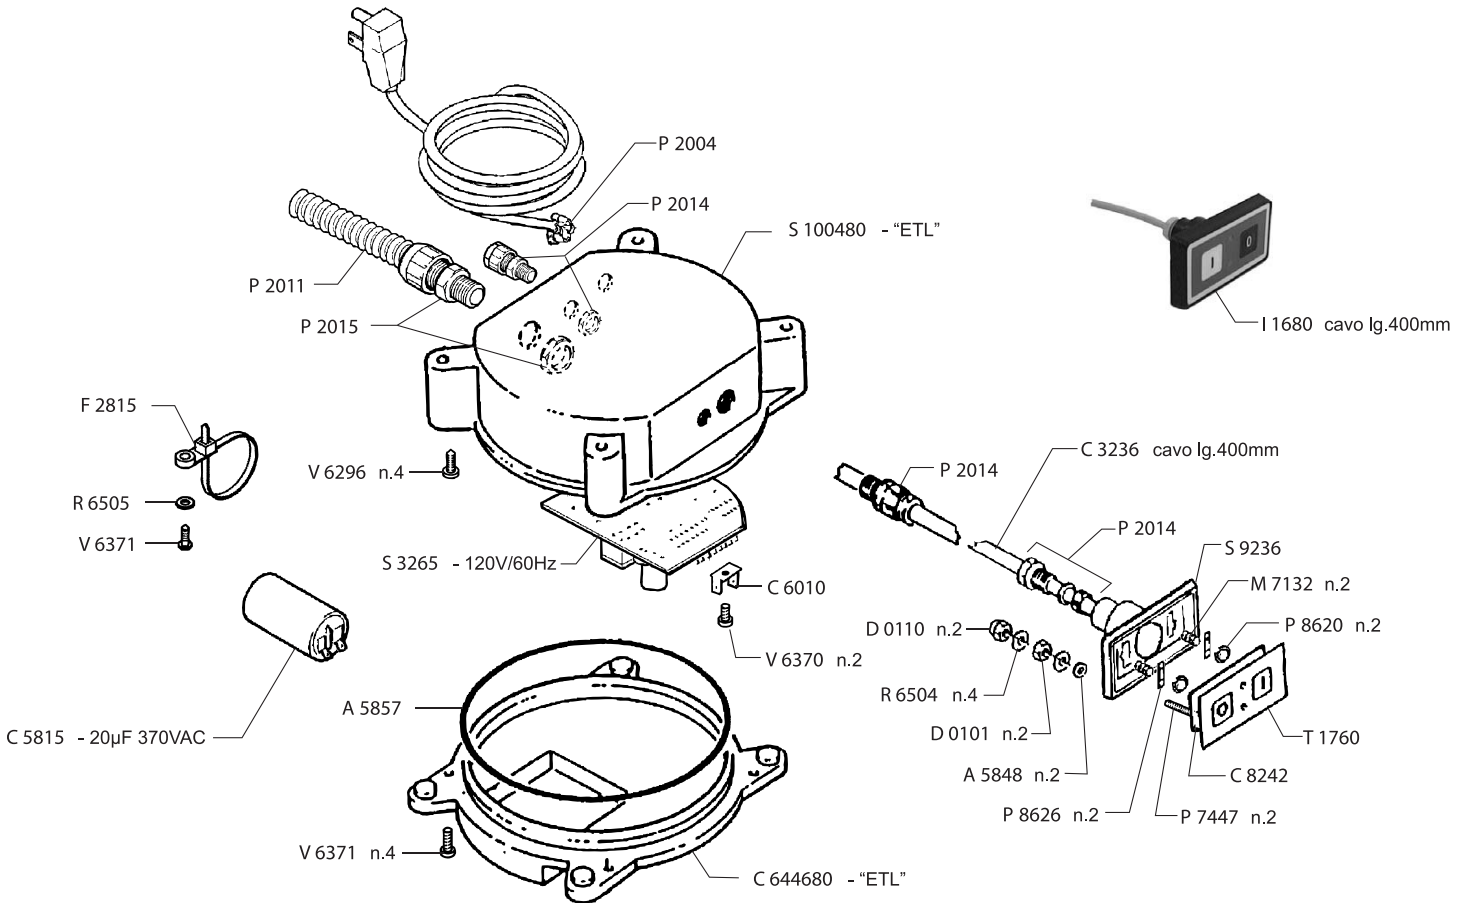

Parts Breakdown

Model MS-IT-0350-G 13643