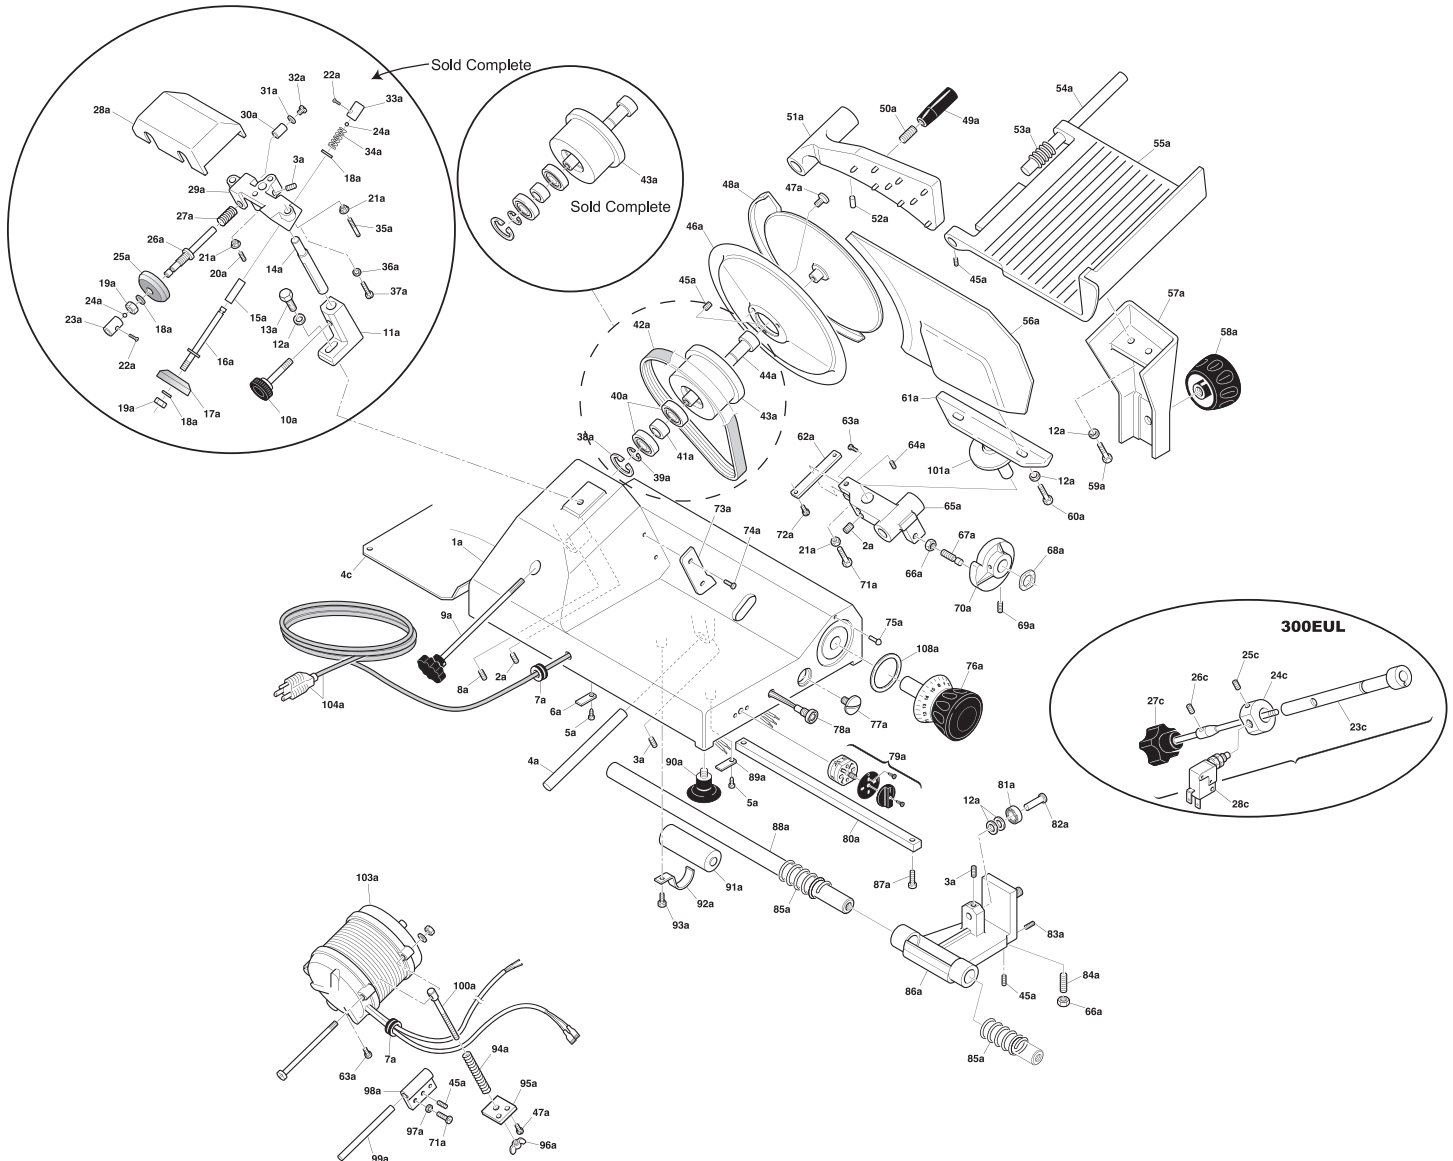

Parts Breakdown

Model MS-IT-0300-U 13628

Parts Breakdown

Model MS-IT-0300-U 13628

Item No.	Description	Position	Item No.	Description	Position	Item No.	Description	Position
AJ331	Case for 13628	A1	AJ338	Bearing for 13628	A40	AJ345	Screw Inox for 13628	A77
34360	Set Screw TC for 13628	A2	34399	Spacer for 13628	A41	34419	Light for 13628	A78
34361	Set Screw TC for 13628	A3	15179	Belt TB2-360x12 for 13628	A42	15195	Switch - On/Off for 13628	A79
AJ332	Small Group Pin for 13628	A4	15180	Spindle Pulley for 13628	A43	AJ346	Square Bar for 13628	A80
AJ333	Screw TC for 13628	A5	AJ339	Spindle Pin for 13628	A44	AJ347	Bearing for 13628	A81
34365	Stop Plate for 13628	A6	34401	Set Screw for 13628	A45	34420	Bearing Pin for 13628	A82
34366	Strain Relief for 13628	A7	13594	Blade 40-3-250 (19) for 13628	A46	AJ348	Iron Bead for 13628	A83
34367	Set Screw TP for 13628	A8	15181	Screw TPSV for 13628	A47	15196	Set Screw PVC for 13628	A84
15176	Tie Rod for 13628	A9	15182	Blade Shield for 13628	A48	19246	Slide Bar Spring for 13628	A85
34368	Sharpener Tie Rod for 13628	A10	15183	Meat Grip Handle for 13628	A49	15197	Carriage Support for 13628	A86
AJ334	Pipette for 13628	A11	15184	Meat Grip Handle Screw for 13628	A50	34422	Screw TC for 13628	A87
34370	Washer for 13628	A12	AJ340	Presser for 13628	A51	AJ349	Round Bar for 13628	A88
34371	Screw TE for 13628	A13	34403	Plastic Dowel for 13628	A52	34424	Stop Plate for 13628	A89
34372	Shaft for Sharpener for 13628	A14	18937	Meat Tray Shaft Spring for 13628	A53	15073	Foot for 13628	A90
34373	Sharpener Pin for 13628	A16	34404	Meat Tray Shaft for 13628	A54	15198	Capacitor for 13628	A91
18016	Omcans Stone 50x08x06 for 13628	A17	AJ341	Plate for 13628	A55	AJ350	Condenser Clamp for 13628	A92
34375	Washer for 13628	A18	17690	Guide Plate for 13628	A56	34427	Screw TC for 13628	A93
34376	Nut for 13628	A19	AJ342	Arm for 13628	A57	AJ351	Nut for 13628	A94
34377	Set Screw for 13628	A20	15187	Carriage Knob for 13628	A58	AJ352	Nut for 13628	A96
34378	Nut for 13628	A21	34406	Screw TE for 13628	A59	34431	Washer for 13628	A97
34379	Screw TGS for 13628	A22	34407	Screw TE for 13628	A60	34432	Hinge for 13628	A98
34380	Sharpener Push Button for 13628	A23	15188	Guide Plate Support for 13628	A61	34433	Motor Support Shaft for 13628	A99
34381	Ball Bearing for 13628	A24	AJ343	Group Plate for 13628	A62	34434	Motor Tie Rod for 13628	A100
33032	45x9x6 Sharpening Stone for 13628	A25	34409	Screw TC for 13628	A63	15199	Guide Plate Support Cover for 13628	A101
34383	Sharpener Pin for 13628	A26	34410	Set Screw TC for 13628	A64	15078	Motor for 13628	A103
34384	Sharpener Pin Spring for 13628	A27	15189	Cam Guide for 13628	A65	AJ353	Cord for 13628	A104
AJ335	Sun Canopy EXCE for 13628	A28	15190	Nut for 13628	A66	AJ354	White Ring for 13628	A108
AJ336	Sharpening Body for 13628	A29	34412	Cam Screw for 13628	A67	AJ355	Protection of Electrical Parts for 13628	C4
34388	Washer for 13628	A31	AJ344	Corrugated Washer for 13628	A68	34437	Bearing Shaft for 13628	C23
34389	Screw TC for 13628	A32	34414	Set Screw for 13628	A69	25164	Tie Rod Ring for 13628	C24
34390	Sharpener Push Button for 13628	A33	15191	Cam for 13628	A70	34438	Set Screw for 13628	C25
34391	Sharpener Pin Spring for 13628	A34	34415	Screw TE for 13628	A71	34439	Set Screw for 13628	C26
AJ337	Bead for 13628	A35	34416	Screw TC for 13628	A72	34440	Tie Rod with Spring for 13628	C27
34393	Washer for 13628	A36	15192	Meat Deflector for 13628	A73	34441	Micro Switch for 13628	C28
34394	Screw TC for 13628	A37	15193	Deflector Screw for 13628	A74	15350	Complete Sharpener Assy for 13628	
34395	Clip for 13628	A38	34417	Copper Rivet for 13628	A75			
34397	Clip for 13628	A39	15194	Index Knob for 13628	A76			