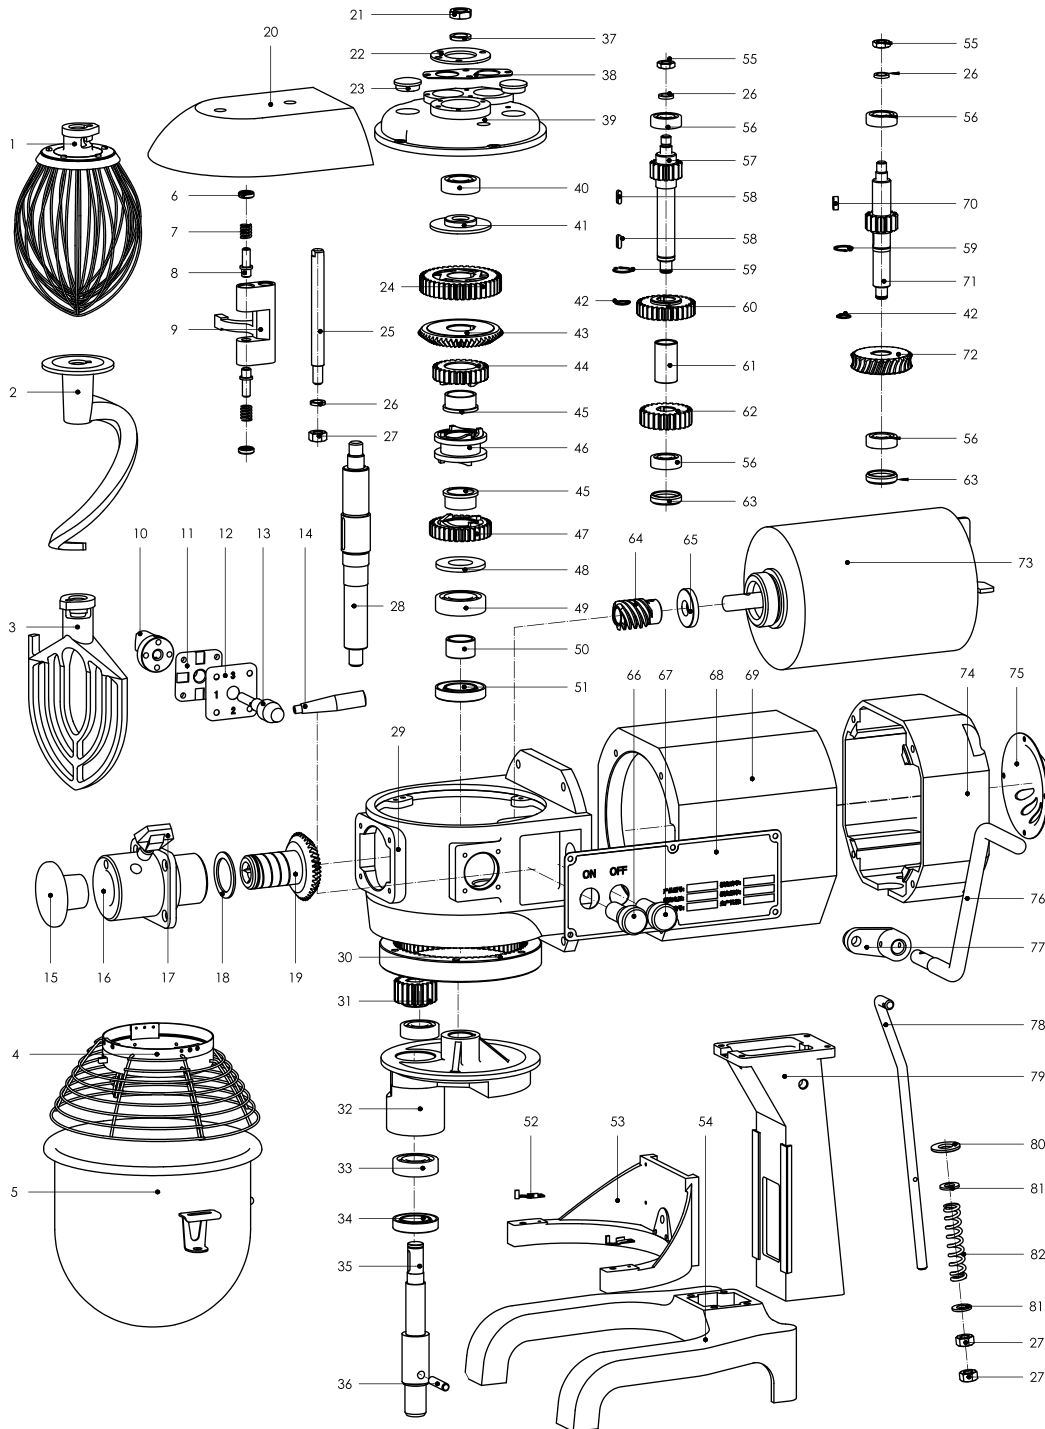

Parts Breakdown

Model MX-CN-0020-G 20441