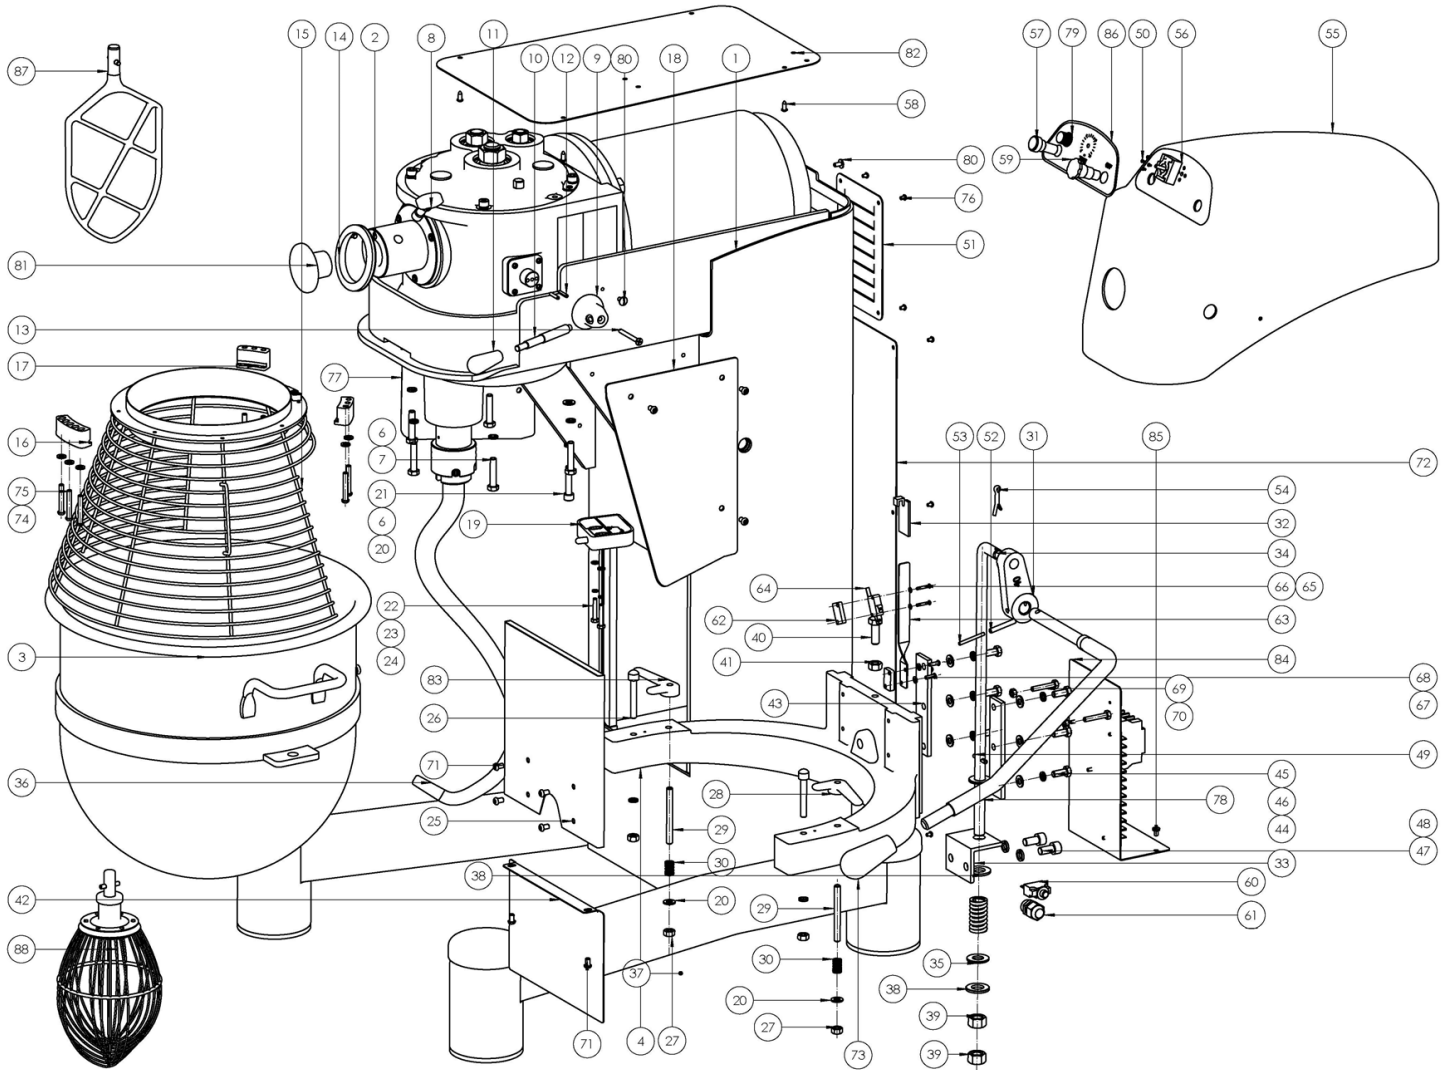

Parts Breakdown

Model MX-CN-0040 44389

General Assembly

Parts Breakdown

Model MX-CN-0040 44389

General Assembly

Item No.	Description	Position	Item No.	Description	Position	Item No.	Description	Position
67885	Body for 44389	1	67894	Crank Lever for 44389	31	67775	Emergency Stop Button for 44389	59
67886	Bowl for 44389	3	67895	Crash Pad for 44389	32	67910	Thermal Relay for 44389	60
67887	Support for 44389	4	67896	Davit for 44389	33	67815	Water Joint for 44389	61
67783	Stainless Steel Flat Washer Φ 8 for 44389	6	67897	Connecting Rod for 44389	34	67821	Plastic Block for 44389	62
67888	Bolt M8x40 for 44389	7	24938	Spacer for 44389	35	67816	Travel Cover for 44389	63
64977	Thumb Screw for 44389	8	67898	Hook for 44389	36	24947	Safety Guard-Bowl Switch for 44389	64
67800	Connecting Rod for 44389	9	67899	Spring for 44389	37	67810	Flat Washer Φ 3 for 44389	65
67799	Speed Handle for 44389	10	25003	Spacer for 44389	38	67911	Bolt M3x20 for 44389	66
25796	Handle Sleeve M8x58 for 44389	11	67900	Screw Nut M14 for 44389	39	65378	Flat Pad 4 for 44389	67
67777	Elastic Cylindrical Pin Φ 4x20 for 44389	12	65326	Hex Bolt M10x30 for 44389	40	67912	Bolt M4x12 for 44389	68
67801	Bolt M5x50 for 44389	13	24883	Nut for 44389	41	67913	Bolt M6x35 for 44389	69
64985	Hub Ring for 44389	14	67901	Cover Plate-Down for 44389	42	67914	Nut M6 for 44389	70
67889	Safety Grid for 44389	15	67902	Guide Rail Plate for 44389	43	67784	Bolt M6x10 for 44389	71
67796	Safety Grid Positioning Block for 44389	16	25096	Spring Washer for 44389	44	67915	Back Cover for 44389	72
67798	Safety Grid Positioning Block for 44389	17	67828	Bolt M8x20 for 44389	45	67916	Handle Sleeve M16x80 for 44389	73
67890	Side Guard Left / Right for 44389	18, 77	65374	Flat Pad 8 for 44389	46	65370	Stainless Steel Flat Pad 6 for 44389	74
67877	Stroke Hit Head for 44389	19	67903	Bolt M10x25 for 44389	47	67917	Screw M6x35 for 44389	75
65366	Stainless Steel Flat Pad 8 for 44389	20	24882	Ring for 44389	48	67823	Bolt M4x6 for 44389	76
67804	Bolt M5x30 for 44389	22	67904	Elastic Cylindrical Pin Φ 5x30 for 44389	49	67918	Handle-Shifter for 44389	78
67805	Stainless Steel Flat Washer Φ 5 for 44389	23	67807	Bolt M3x6 for 44389	50	67803	Timer Knob for 44389	79
65357	Stainless Steel Flat Pad 5 for 44389	24	67905	Drafty Plate for 44389	51	67822	Bolt M5x10 for 44389	80
67891	Cover Plate Assembly for 44389	25	67906	Elastic Cylindrical Pin Φ 6x40 for 44389	52	67778	Plug for 44389	81
67892	Bowl Locating Pin for 44389	26	67907	Elastic Cylindrical Pin Φ 4x40 for 44389	53	67919	Electrical Baffle for 44389	82
67786	Stainless Steel Screw Nut M8 for 44389	27	67908	Cotter 3x25 for 44389	54	67920	Screw M5x8 for 44389	85
67795	Press Board 1 for 44389	28, 83	67909	Top Cover for 44389	55	67921	Sticker for 44389	86
67893	Clamp Screw for 44389	29	65253	Timer for 44389	56	67922	Beater for 44389	87
67787	Spring for 44389	30	24922	Green Button Round for 44389	57	67923	Wire Whip for 44389	88