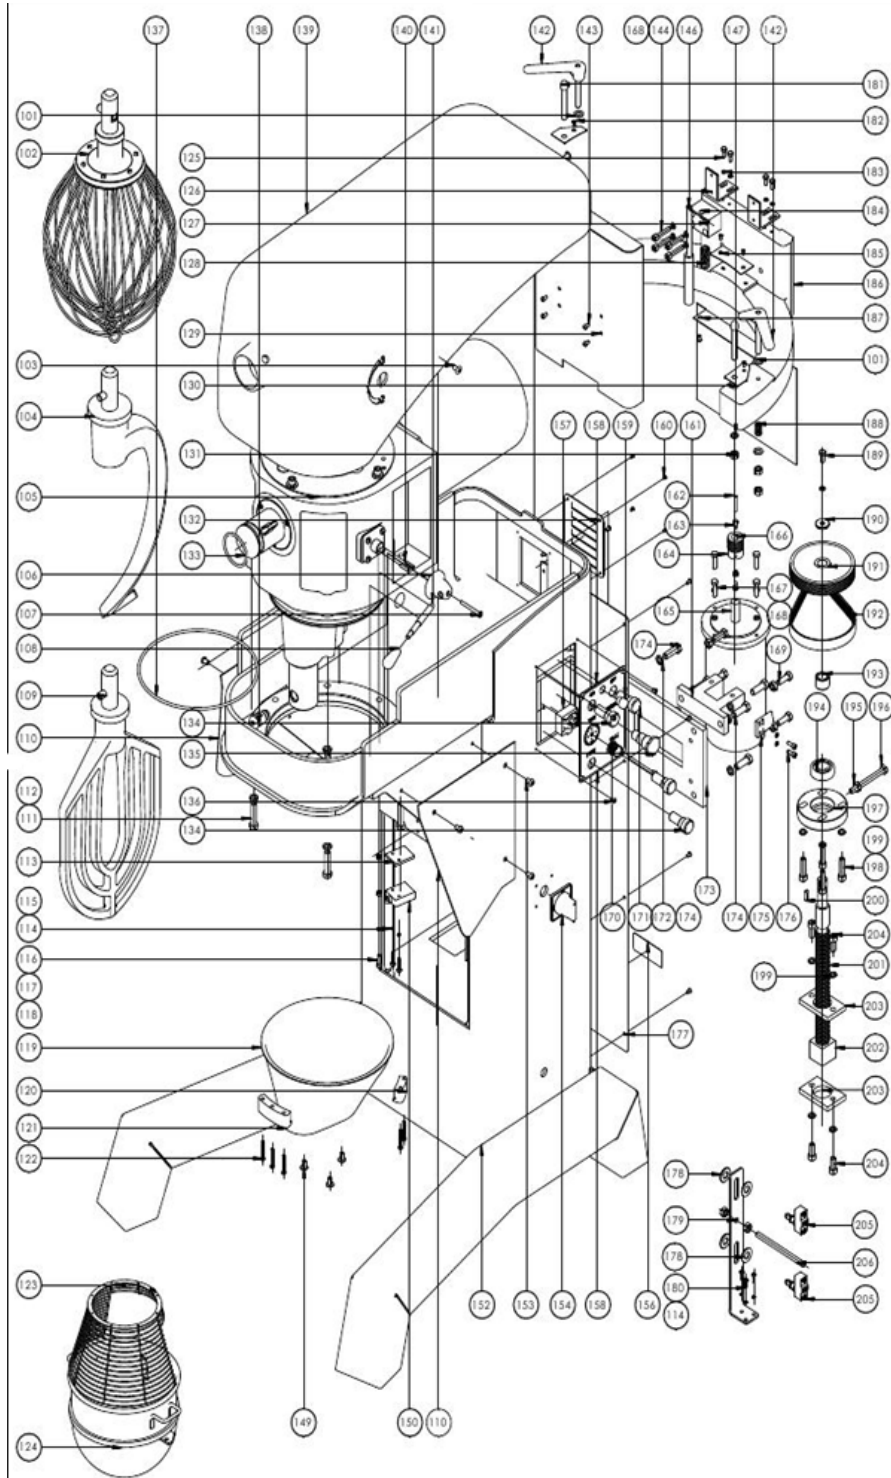

Parts Breakdown

Model MX-CN-0060 44390

Parts Breakdown

Model MX-CN-0060 44390

Parts Breakdown

Model MX-CN-0060 44390

Item No.	Description	Position	Item No.	Description	Position	Item No.	Description	Position
68050	Gear for 44390	1	68038	Bearing 6304 for 44390	41	68070	Bearing 6306 for 44390	81
68051	Coil Spring for 44390	2	68079	Circlips 52 for 44390	42	68106	Bearing 6007 for 44390	82
68052	Roller for 44390	3	68080	Circlips 72 for 44390	43	24999	Oil Seal for 44390	83
68053	Super Machine Parts for 44390	4	68081	Bushing for 44390	44	68107	Planetary Gear for 44390	84
68054	Level Drive Gear for 44390	5	68082	Gear for 44390	45	68108	Circlips for Shaft 30 for 44390	85
68055	Clutch Gear for 44390	6	68083	Gasket for 44390	46	68109	Working Shaft for 44390	86
68056	Bushing for 44390	7	68084	Pin 8x26 for 44390	47	68110	Operating Shaft for 44390	87
68057	Sleeve Clutch for 44390	8	65348	Nut M20 for 44390	48	68111	Running Clamp for 44390	88
68058	Clutch Gear for 44390	9	68085	Gear for 44390	49	68112	Bolt M10x25 for 44390	89
68059	Shaft Bushing for 44390	10	68086	Spring Washer 20 for 44390	50	68113	Agitator Joint Shaft for 44390	90
28665	Bearing 6209-Z for 44390	11	68087	Gear Wheel for 44390	51	67982	Flat Washer 10 for 44390	101
68060	Oil Seal for 44390	12	68088	Worm Gear for 44390	52	67983	Wire Whipper for 44390	102
68061	Bushing for 44390	13	68089	Flat Key 8x25 for 44390	53	67984	Slotted Screws M8x15 for 44390	103
68062	Nut M27x2 for 44390	14	68090	Circlips for Shaft 34 for 44390	54	67985	Spiral Hook for 44390	104
68063	Spring Washer 27 for 44390	15	25034	Circlips for Shaft for 44390	55	67986	Shaft for 44390	106
68059	Shaft Bushing for 44390	16	68091	Plug 2 for 44390	56	67987	Phillips Screw M6x60 for 44390	107
65338	Flat Key A10x50 for 44390	17	24957	Screw for 44390	57	25796	Handle Sleeve M8x58 for 44390	108
68064	Flat Key 10x40 for 44390	18	67954	Spring for 44390	58	67988	Flat Beater for 44390	109
68065	Main Shaft for 44390	19	67953	Pin Shaft for 44390	59	67989	Side Guard for 44390	110
68066	Key C10x60 for 44390	20	68092	Shifting Yoke for 44390	60	65319	Stainless Steel Hex Bolt M12x50 for 44390	111
64977	Thumb Screw for 44390	21	68093	Steel Ball 8 for 44390	61	65321	Stainless Steel Spring Washer 12 for 44390	112
24967	Plug for 44390	22	68094	Gasket for 44390	62	67990	Subplate for 44390	113
67846	Bolt M6x20 for 44390	23	39316	Locking Washer for Screws for Back Housing for 44390	63	67865	Spring Washer 5 for 44390	114
68067	Attachment Hub for 44390	24	68095	Declutch Shift Shaft for 44390	64	67991	Hexagon Screw M5x25 for 44390	115
67849	Paper Washer for 44390	25	24883	Nut for 44390	65	67846	Bolt M6x20 for 44390	116
68068	Bevel Gear Unit for 44390	26	68096	Cam-Gear Shifter for 44390	66	39316	Locking Washer for Screws for Back Housing for 44390	117
68045	Hexagon Screw M10x25 for 44390	27	68097	Elastic Cylindrical Pin 4x45 for 44390	67	67914	Nut M6 for 44390	118
68069	Bearing 6305 for 44390	28	68098	Spring for 44390	68	67992	Gasket for 44390	119
68070	Bearing 6306 for 44390	29	68099	Plate-Shifter Index for 44390	69	67796	Safety Grid Positioning Block for 44390	120
24985	Plug Cover (Steel) for 44390	30	68100	Handle-Shifter for 44390	70	67798	Safety Grid Positioning Block for 44390	121
68071	Cover Gear Housing for 44390	31	65394	Phillips Screw M6x20 for 44390	71	67993	Hexagon Screws M6x40 for 44390	122
68072	Nut M24x2 for 44390	32	68101	Gear Box for 44390	72	67994	Safety Guard for 44390	123
68073	Spring Washer 24 for 44390	33	68102	Internal Gear for 44390	73	67995	Bowl for 44390	124
68074	Mid-Gear Wheel for 44390	34	68041	Hexagon Screw M10x40 for 44390	74	67996	Bolt M6x16 for 44390	125
67940	Key A=8mm x 28mm for 44390	35	68103	Worm Wheel for 44390	75	67997	Angle Iron for 44390	126
68075	Flat Key 8x32 for 44390	36	25765	Shifter Yoke for 44390	76	25720	Retainer-Spring 4x25 for 44390	127
68076	Circlips for Shaft 25 for 44390	37	68104	Motor for 44390	77	25046	Spring for 44390	128
68077	Plug 1 for 44390	38	25030	Spring Washers for 44390	78	67998	Top Cover Assembly for 44390	129
24882	Ring for 44390	39	65303	Hex Bolt M12x55 for 44390	79	67999	Bracket Block 1 for 44390	130
68078	Circlips 62 for 44390	40	68105	Flat Key 8x40 for 44390	80	24883	Nut for 44390	131