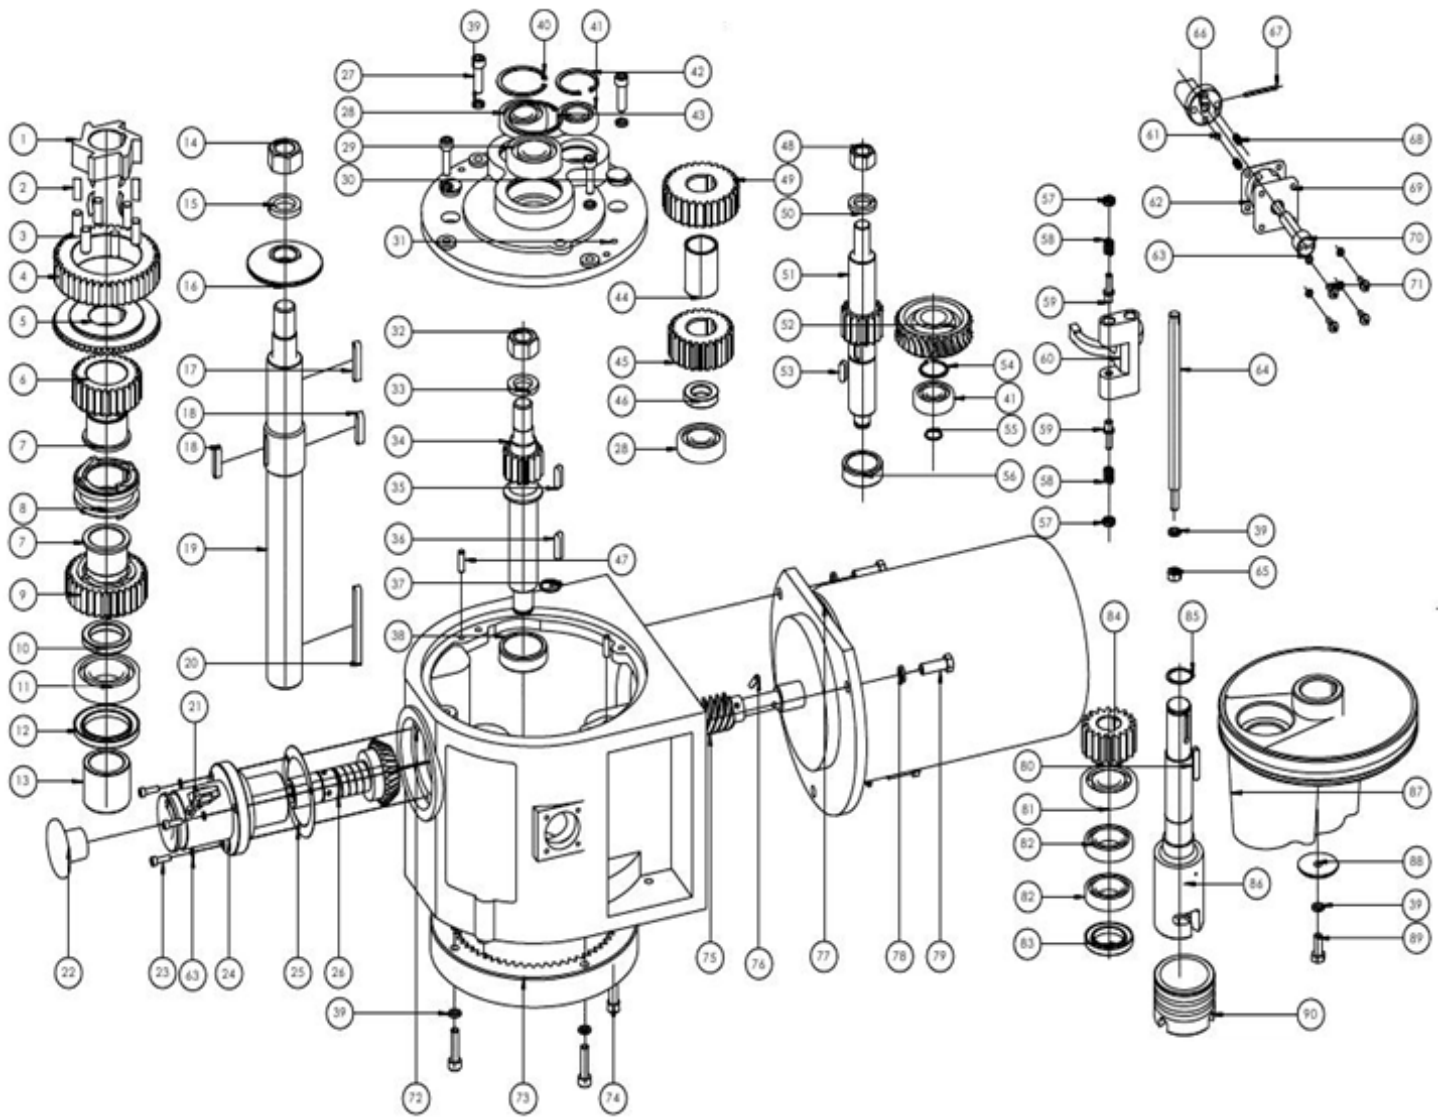

Parts Breakdown

Model MX-CN-0060 44390

Parts Breakdown

Model MX-CN-0060 44390

Parts Breakdown

Model MX-CN-0060 44390

Item No.	Description	Position	Item No.	Description	Position	Item No.	Description	Position
68050	Gear for 44390	1	68038	Bearing 6304 for 44390	41	68070	Bearing 6306 for 44390	81
68051	Coil Spring for 44390	2	68079	Circlips 52 for 44390	42	68106	Bearing 6007 for 44390	82
68052	Roller for 44390	3	68080	Circlips 72 for 44390	43	24999	Oil Seal for 44390	83
68053	Super Machine Parts for 44390	4	68081	Bushing for 44390	44	68107	Planetary Gear for 44390	84
68054	Level Drive Gear for 44390	5	68082	Gear for 44390	45	68108	Circlips for Shaft 30 for 44390	85
68055	Clutch Gear for 44390	6	68083	Gasket for 44390	46	68109	Working Shaft for 44390	86
68056	Bushing for 44390	7	68084	Pin 8x26 for 44390	47	68110	Operating Shaft for 44390	87
68057	Sleeve Clutch for 44390	8	65348	Nut M20 for 44390	48	68111	Running Clamp for 44390	88
68058	Clutch Gear for 44390	9	68085	Gear for 44390	49	68112	Bolt M10x25 for 44390	89
68059	Shaft Bushing for 44390	10	68086	Spring Washer 20 for 44390	50	68113	Agitator Joint Shaft for 44390	90
28665	Bearing 6209-Z for 44390	11	68087	Gear Wheel for 44390	51	67982	Flat Washer 10 for 44390	101
68060	Oil Seal for 44390	12	68088	Worm Gear for 44390	52	67983	Wire Whipper for 44390	102
68061	Bushing for 44390	13	68089	Flat Key 8x25 for 44390	53	67984	Slotted Screws M8x15 for 44390	103
68062	Nut M27x2 for 44390	14	68090	Circlips for Shaft 34 for 44390	54	67985	Spiral Hook for 44390	104
68063	Spring Washer 27 for 44390	15	25034	Circlips for Shaft for 44390	55	67986	Shaft for 44390	106
68059	Shaft Bushing for 44390	16	68091	Plug 2 for 44390	56	67987	Phillips Screw M6x60 for 44390	107
65338	Flat Key A10x50 for 44390	17	24957	Screw for 44390	57	25796	Handle Sleeve M8x58 for 44390	108
68064	Flat Key 10x40 for 44390	18	67954	Spring for 44390	58	67988	Flat Beater for 44390	109
68065	Main Shaft for 44390	19	67953	Pin Shaft for 44390	59	67989	Side Guard for 44390	110
68066	Key C10x60 for 44390	20	68092	Shifting Yoke for 44390	60	65319	Stainless Steel Hex Bolt M12x50 for 44390	111
64977	Thumb Screw for 44390	21	68093	Steel Ball 8 for 44390	61	65321	Stainless Steel Spring Washer 12 for 44390	112
24967	Plug for 44390	22	68094	Gasket for 44390	62	67990	Subplate for 44390	113
67846	Bolt M6x20 for 44390	23	39316	Locking Washer for Screws for Back Housing for 44390	63	67865	Spring Washer 5 for 44390	114
68067	Attachment Hub for 44390	24	68095	Declutch Shift Shaft for 44390	64	67991	Hexagon Screw M5x25 for 44390	115
67849	Paper Washer for 44390	25	24883	Nut for 44390	65	67846	Bolt M6x20 for 44390	116
68068	Bevel Gear Unit for 44390	26	68096	Cam-Gear Shifter for 44390	66	39316	Locking Washer for Screws for Back Housing for 44390	117
68045	Hexagon Screw M10x25 for 44390	27	68097	Elastic Cylindrical Pin 4x45 for 44390	67	67914	Nut M6 for 44390	118
68069	Bearing 6305 for 44390	28	68098	Spring for 44390	68	67992	Gasket for 44390	119
68070	Bearing 6306 for 44390	29	68099	Plate-Shifter Index for 44390	69	67796	Safety Grid Positioning Block for 44390	120
24985	Plug Cover (Steel) for 44390	30	68100	Handle-Shifter for 44390	70	67798	Safety Grid Positioning Block for 44390	121
68071	Cover Gear Housing for 44390	31	65394	Phillips Screw M6x20 for 44390	71	67993	Hexagon Screws M6x40 for 44390	122
68072	Nut M24x2 for 44390	32	68101	Gear Box for 44390	72	67994	Safety Guard for 44390	123
68073	Spring Washer 24 for 44390	33	68102	Internal Gear for 44390	73	67995	Bowl for 44390	124
68074	Mid-Gear Wheel for 44390	34	68041	Hexagon Screw M10x40 for 44390	74	67996	Bolt M6x16 for 44390	125
67940	Key A=8mm x 28mm for 44390	35	68103	Worm Wheel for 44390	75	67997	Angle Iron for 44390	126
68075	Flat Key 8x32 for 44390	36	25765	Shifter Yoke for 44390	76	25720	Retainer-Spring 4x25 for 44390	127
68076	Circlips for Shaft 25 for 44390	37	68104	Motor for 44390	77	25046	Spring for 44390	128
68077	Plug 1 for 44390	38	25030	Spring Washers for 44390	78	67998	Top Cover Assembly for 44390	129
24882	Ring for 44390	39	65303	Hex Bolt M12x55 for 44390	79	67999	Bracket Block 1 for 44390	130
68078	Circlips 62 for 44390	40	68105	Flat Key 8x40 for 44390	80	24883	Nut for 44390	131