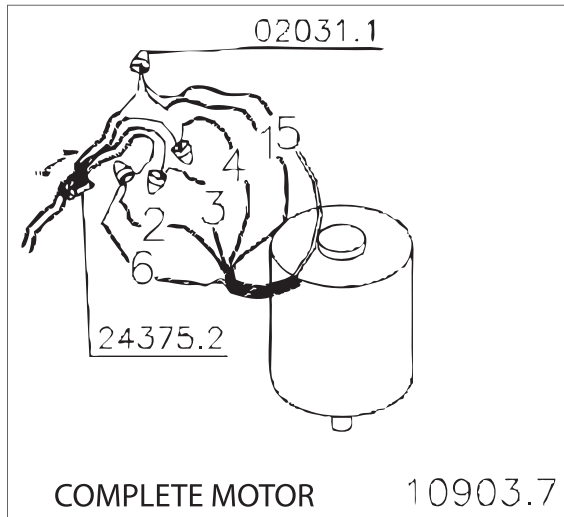

Parts Breakdown

Model PE-BR-0010 13443

Parts Breakdown

Model PE-BR-0010 13443

Parts Breakdown

Model PE-BR-0010 13443

Item No.	Description	Position	Item No.	Description	Position	Item No.	Description	Position
30319	Screw 1/4x3/8 for 13443	00034.5	38113	PFS SEX UNC1 4x1.1 4 RTZB for 13443	00409.0	30222	Washer 2 78x7x20x25mm for 13443	15093.2
30257	Nut UNC 1 4 ZB for 13443	00037.0	38112	Screw 1 4x5 8 for 13443	00544.4	16440	On/Off Switch for 13443	17696.6
30029	Pression Rivet AD-423-S for 13443	00045.0	30350	Nylon Cover CN-4472 for 13443	02031.1	16441	Reset Switch (Breaker) for 13443	17697.4
30234	Washer L 1/4x1 6 ZB for 13443	00100.7	66186	Term. Pre-Isol. AN-2434 for 13443	03283.2	78572	Plug Sext.M32 Black for 13443	17698.2
30270	Washer L 3 8 ZB for 13443	00101.5	16404	Pont Ext Ted 7/8 for 13443	03821.0	78549	CS Housing for 13443	17744.0
69355	Helmet K22 (T-50R) (Half) (Comp) for 13443	00210.0	30341	Screw Nut 1 4 for 13443	04035.5	78553	Complete Housing for 13443	17745.8
30186	Wire Passer Molde 0922231 for 13443	00218.6	27699	Cramp T 18R Small for 13443	04203.0	78548	Strip for 13443	17868.3
30030	Pression Rivet AD-440-S for 13443	00220.8	30245	Latch for 13443	04439.3	30305	Cable 3x1.0mm with Plug for 13443	17898.5
30354	Peeler Base for 13443	00230.5	30292	PFS FCH UNC1 4x1.1 2 RTZB for 13443	04449.0	38114	Door with Rubber for 13443	18531.0
38117	Base for 13443	00231.3	14801	Central Shaft Pin for 13443	04894.1	AG046	Adaptor Ring 3.96mm (Grey) for 13443	20290.8
62452	Central Shaft for 13443	00237.2	27701	MB for 13443	05504.2	27710	Glue Kit for 13443	20468.4
16396	Ball Bearing 6204 Z for 13443	00238.0	38116	Complete Base for 13443	08249.0	78543	Lower Closing Strip for 13443	21495.7
38110	Motor Base for 13443	00240.2	16410	Complete Motor Support for 13443	08250.3	18949	Select Switch 110/220V Compl. for 13443	24375.2
30312	Motor Pulley for 13443	00242.9	30286	Washer 10x28x1.5mm for 13443	08563.4	27720	Omcan Logo (Machines) for 13443	27154.3
16397	Moved Pulley for 13443	00243.7	24020	Niple Set/Reduction for 13443	09240.1	27726	Cord Holder PG13.5 LC+P/9 for 13443	31923.6
16398	Belt Z 625 for 13443	00244.5	16415	Motor 0.5HP 60 Hz 110V for 13443	10903.7	44896	Acrylic Lid for 13443	36534.3
16399	Rubber Flange S027057EAL Mold 085286 for 13443	00247.0	30200	Distancer for 13443	14332.4	27762	Aluminum Oxide No.46 for 13443	36969.1
30352	Pression Rivet AD 665 S for 13443	00251.8	30347	Sextavated Screw UNC1 4x1 RTIN for 13443	14334.0	72278	Abrasive Disc for 13443	37735.0
29993	Rubber Coating 1300x265x6mm for 13443	00258.5	30311	Nut SEX. 1 4 Stainless Steel for 13443	14335.9	78551	Cleaning Maintenance Label for 13443	50665.6
16395	Lock Pin for 13443	00267.4	38115	Sealing Rubber for 13443	14337.5			