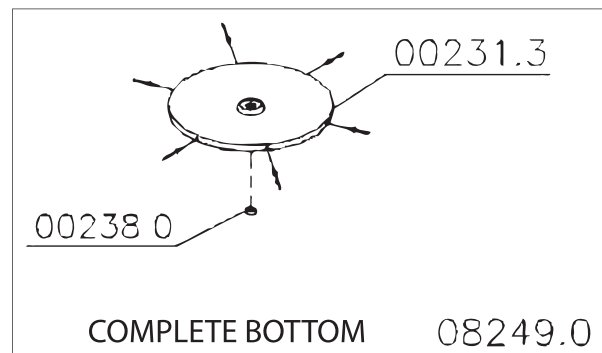

Parts Breakdown

Model PE-BR-0010 13443

Parts Breakdown

Model PE-BR-0010 13443

Parts Breakdown

Model PE-BR-0010 13443

Item No.	Description	Position	Item No.	Description	Position	Item No.	Description	Position
30319	Screw 1/4x3/8 for 13443	00034.5	38113	PFS SEX UNC1 4x1.1 4 RTZB for 13443	00409.0	30222	Washer 2 78x7x20x25mm for 13443	15093.2
30257	Nut UNC 1 4 ZB for 13443	00037.0	38112	Screw 1 4x5 8 for 13443	00544.4	16440	On/Off Switch for 13443	17696.6
30029	Pression Rivet AD-423-S for 13443	00045.0	30350	Nylon Cover CN-4472 for 13443	02031.1	16441	Reset Switch (Breaker) for 13443	17697.4
30234	Washer L 1/4x1 6 ZB for 13443	00100.7	66186	Term. Pre-Isol. AN-2434 for 13443	03283.2	78572	Plug Sext.M32 Black for 13443	17698.2
30270	Washer L 3 8 ZB for 13443	00101.5	16404	Pont Ext Ted 7/8 for 13443	03821.0	78549	CS Housing for 13443	17744.0
69355	Helmet K22 (T-50R) (Half) (Comp) for 13443	00210.0	30341	Screw Nut 1 4 for 13443	04035.5	78553	Complete Housing for 13443	17745.8
30186	Wire Passer Molde 0922231 for 13443	00218.6	27699	Cramp T 18R Small for 13443	04203.0	78548	Strip for 13443	17868.3
30030	Pression Rivet AD-440-S for 13443	00220.8	30245	Latch for 13443	04439.3	30305	Cable 3x1.0mm with Plug for 13443	17898.5
30354	Peeler Base for 13443	00230.5	30292	PFS FCH UNC1 4x1.1 2 RTZB for 13443	04449.0	38114	Door with Rubber for 13443	18531.0
38117	Base for 13443	00231.3	14801	Central Shaft Pin for 13443	04894.1	AG046	Adaptor Ring 3.96mm (Grey) for 13443	20290.8
62452	Central Shaft for 13443	00237.2	27701	MB for 13443	05504.2	27710	Glue Kit for 13443	20468.4
16396	Ball Bearing 6204 Z for 13443	00238.0	38116	Complete Base for 13443	08249.0	78543	Lower Closing Strip for 13443	21495.7
38110	Motor Base for 13443	00240.2	16410	Complete Motor Support for 13443	08250.3	18949	Select Switch 110/220V Compl. for 13443	24375.2
30312	Motor Pulley for 13443	00242.9	30286	Washer 10x28x1.5mm for 13443	08563.4	27720	Omcan Logo (Machines) for 13443	27154.3
16397	Moved Pulley for 13443	00243.7	24020	Niple Set/Reduction for 13443	09240.1	27726	Cord Holder PG13.5 LC+P/9 for 13443	31923.6
16398	Belt Z 625 for 13443	00244.5	16415	Motor 0.5HP 60 Hz 110V for 13443	10903.7	44896	Acrylic Lid for 13443	36534.3
16399	Rubber Flange S027057EAL Mold 085286 for 13443	00247.0	30200	Distancer for 13443	14332.4	27762	Aluminum Oxide No.46 for 13443	36969.1
30352	Pression Rivet AD 665 S for 13443	00251.8	30347	Sextavated Screw UNC1 4x1 RTIN for 13443	14334.0	72278	Abrasive Disc for 13443	37735.0
29993	Rubber Coating 1300x265x6mm for 13443	00258.5	30311	Nut SEX. 1 4 Stainless Steel for 13443	14335.9	78551	Cleaning Maintenance Label for 13443	50665.6
16395	Lock Pin for 13443	00267.4	38115	Sealing Rubber for 13443	14337.5			