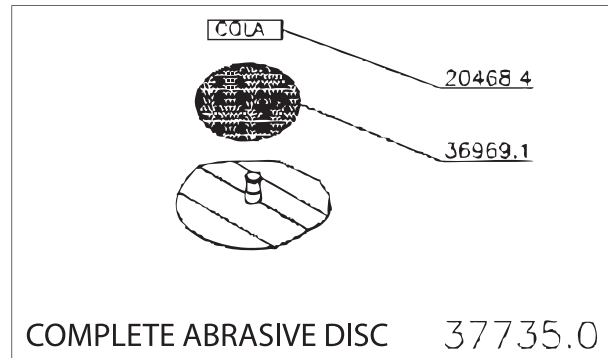

Parts Breakdown

Model PE-BR-0010 13443

Parts Breakdown

Model PE-BR-0010 13443

Parts Breakdown

Model PE-BR-0010 13443

Item No.	Description	Position	Item No.	Description	Position	Item No.	Description	Position
30319	Screw 1/4x3/8 for 13443	00034.5	38113	PFS SEX UNC1 4x1.1 4 RTZB for 13443	00409.0	30222	Washer 2 78x7x20x25mm for 13443	15093.2
30257	Nut UNC 1 4 ZB for 13443	00037.0	38112	Screw 1 4x5 8 for 13443	00544.4	16440	On/Off Switch for 13443	17696.6
30029	Pression Rivet AD-423-S for 13443	00045.0	30350	Nylon Cover CN-4472 for 13443	02031.1	16441	Reset Switch (Breaker) for 13443	17697.4
30234	Washer L 1/4x1 6 ZB for 13443	00100.7	66186	Term. Pre-Isol. AN-2434 for 13443	03283.2	78572	Plug Sext.M32 Black for 13443	17698.2
30270	Washer L 3 8 ZB for 13443	00101.5	16404	Pont Ext Ted 7/8 for 13443	03821.0	78549	CS Housing for 13443	17744.0
69355	Helmet K22 (T-50R) (Half) (Comp) for 13443	00210.0	30341	Screw Nut 1 4 for 13443	04035.5	78553	Complete Housing for 13443	17745.8
30186	Wire Passer Molde 0922231 for 13443	00218.6	27699	Cramp T 18R Small for 13443	04203.0	78548	Strip for 13443	17868.3
30030	Pression Rivet AD-440-S for 13443	00220.8	30245	Latch for 13443	04439.3	30305	Cable 3x1.0mm with Plug for 13443	17898.5
30354	Peeler Base for 13443	00230.5	30292	PFS FCH UNC1 4x1.1 2 RTZB for 13443	04449.0	38114	Door with Rubber for 13443	18531.0
38117	Base for 13443	00231.3	14801	Central Shaft Pin for 13443	04894.1	AG046	Adaptor Ring 3.96mm (Grey) for 13443	20290.8
62452	Central Shaft for 13443	00237.2	27701	MB for 13443	05504.2	27710	Glue Kit for 13443	20468.4
16396	Ball Bearing 6204 Z for 13443	00238.0	38116	Complete Base for 13443	08249.0	78543	Lower Closing Strip for 13443	21495.7
38110	Motor Base for 13443	00240.2	16410	Complete Motor Support for 13443	08250.3	18949	Select Switch 110/220V Compl. for 13443	24375.2
30312	Motor Pulley for 13443	00242.9	30286	Washer 10x28x1.5mm for 13443	08563.4	27720	Omcan Logo (Machines) for 13443	27154.3
16397	Moved Pulley for 13443	00243.7	24020	Niple Set/Reduction for 13443	09240.1	27726	Cord Holder PG13.5 LC+P/9 for 13443	31923.6
16398	Belt Z 625 for 13443	00244.5	16415	Motor 0.5HP 60 Hz 110V for 13443	10903.7	44896	Acrylic Lid for 13443	36534.3
16399	Rubber Flange S027057EAL Mold 085286 for 13443	00247.0	30200	Distancer for 13443	14332.4	27762	Aluminum Oxide No.46 for 13443	36969.1
30352	Pression Rivet AD 665 S for 13443	00251.8	30347	Sextavated Screw UNC1 4x1 RTIN for 13443	14334.0	72278	Abrasive Disc for 13443	37735.0
29993	Rubber Coating 1300x265x6mm for 13443	00258.5	30311	Nut SEX. 1 4 Stainless Steel for 13443	14335.9	78551	Cleaning Maintenance Label for 13443	50665.6
16395	Lock Pin for 13443	00267.4	38115	Sealing Rubber for 13443	14337.5			