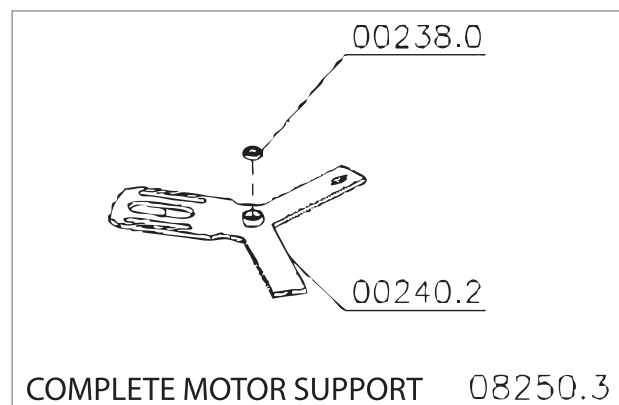

Parts Breakdown

Model PE-BR-0010 13443

Parts Breakdown

Model PE-BR-0010 13443

Parts Breakdown

Model PE-BR-0010 13443

Item No.	Description	Position	Item No.	Description	Position	Item No.	Description	Position
30319	Screw 1/4x3/8 for 13443	00034.5	38113	PFS SEX UNC1 4x1.1 4 RTZB for 13443	00409.0	30222	Washer 2 78x7x20x25mm for 13443	15093.2
30257	Nut UNC 1 4 ZB for 13443	00037.0	38112	Screw 1 4x5 8 for 13443	00544.4	16440	On/Off Switch for 13443	17696.6
30029	Pression Rivet AD-423-S for 13443	00045.0	30350	Nylon Cover CN-4472 for 13443	02031.1	16441	Reset Switch (Breaker) for 13443	17697.4
30234	Washer L 1/4x1 6 ZB for 13443	00100.7	66186	Term. Pre-Isol. AN-2434 for 13443	03283.2	78572	Plug Sext.M32 Black for 13443	17698.2
30270	Washer L 3 8 ZB for 13443	00101.5	16404	Pont Ext Ted 7/8 for 13443	03821.0	78549	CS Housing for 13443	17744.0
69355	Helmet K22 (T-50R) (Half) (Comp) for 13443	00210.0	30341	Screw Nut 1 4 for 13443	04035.5	78553	Complete Housing for 13443	17745.8
30186	Wire Passer Molde 0922231 for 13443	00218.6	27699	Cramp T 18R Small for 13443	04203.0	78548	Strip for 13443	17868.3
30030	Pression Rivet AD-440-S for 13443	00220.8	30245	Latch for 13443	04439.3	30305	Cable 3x1.0mm with Plug for 13443	17898.5
30354	Peeler Base for 13443	00230.5	30292	PFS FCH UNC1 4x1.1 2 RTZB for 13443	04449.0	38114	Door with Rubber for 13443	18531.0
38117	Base for 13443	00231.3	14801	Central Shaft Pin for 13443	04894.1	AG046	Adaptor Ring 3.96mm (Grey) for 13443	20290.8
62452	Central Shaft for 13443	00237.2	27701	MB for 13443	05504.2	27710	Glue Kit for 13443	20468.4
16396	Ball Bearing 6204 Z for 13443	00238.0	38116	Complete Base for 13443	08249.0	78543	Lower Closing Strip for 13443	21495.7
38110	Motor Base for 13443	00240.2	16410	Complete Motor Support for 13443	08250.3	18949	Select Switch 110/220V Compl. for 13443	24375.2
30312	Motor Pulley for 13443	00242.9	30286	Washer 10x28x1.5mm for 13443	08563.4	27720	Omcan Logo (Machines) for 13443	27154.3
16397	Moved Pulley for 13443	00243.7	24020	Niple Set/Reduction for 13443	09240.1	27726	Cord Holder PG13.5 LC+P/9 for 13443	31923.6
16398	Belt Z 625 for 13443	00244.5	16415	Motor 0.5HP 60 Hz 110V for 13443	10903.7	44896	Acrylic Lid for 13443	36534.3
16399	Rubber Flange S027057EAL Mold 085286 for 13443	00247.0	30200	Distancer for 13443	14332.4	27762	Aluminum Oxide No.46 for 13443	36969.1
30352	Pression Rivet AD 665 S for 13443	00251.8	30347	Sextavated Screw UNC1 4x1 RTIN for 13443	14334.0	72278	Abrasive Disc for 13443	37735.0
29993	Rubber Coating 1300x265x6mm for 13443	00258.5	30311	Nut SEX. 1 4 Stainless Steel for 13443	14335.9	78551	Cleaning Maintenance Label for 13443	50665.6
16395	Lock Pin for 13443	00267.4	38115	Sealing Rubber for 13443	14337.5			