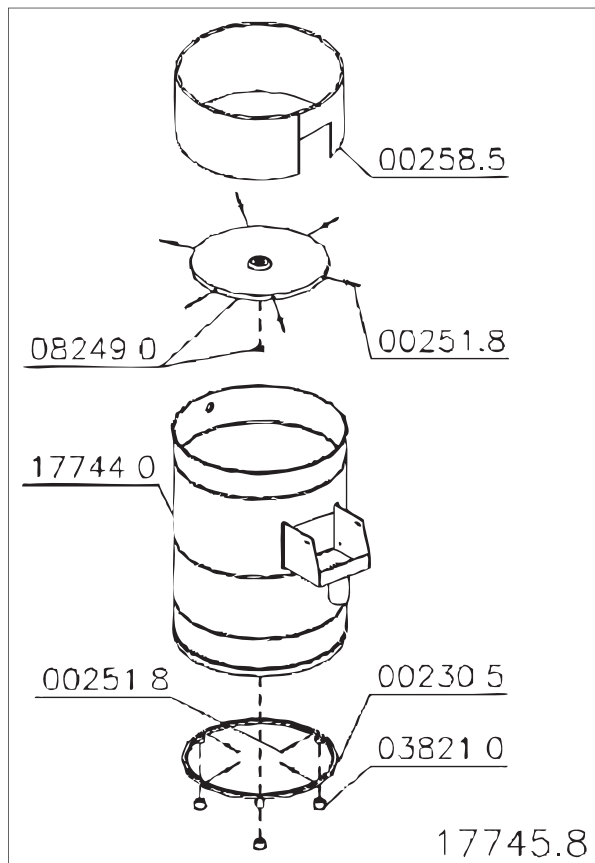

Parts Breakdown

Model PE-BR-0010 13443

Parts Breakdown

Model PE-BR-0010 13443

Parts Breakdown

Model PE-BR-0010 13443

Item No.	Description	Position	Item No.	Description	Position	Item No.	Description	Position
30319	Screw 1/4x3/8 for 13443	00034.5	38113	PFS SEX UNC1 4x1.1 4 RTZB for 13443	00409.0	30222	Washer 2 78x7x20x25mm for 13443	15093.2
30257	Nut UNC 1 4 ZB for 13443	00037.0	38112	Screw 1 4x5 8 for 13443	00544.4	16440	On/Off Switch for 13443	17696.6
30029	Pression Rivet AD-423-S for 13443	00045.0	30350	Nylon Cover CN-4472 for 13443	02031.1	16441	Reset Switch (Breaker) for 13443	17697.4
30234	Washer L 1/4x1 6 ZB for 13443	00100.7	66186	Term. Pre-Isol. AN-2434 for 13443	03283.2	78572	Plug Sext.M32 Black for 13443	17698.2
30270	Washer L 3 8 ZB for 13443	00101.5	16404	Pont Ext Ted 7/8 for 13443	03821.0	78549	CS Housing for 13443	17744.0
69355	Helmet K22 (T-50R) (Half) (Comp) for 13443	00210.0	30341	Screw Nut 1 4 for 13443	04035.5	78553	Complete Housing for 13443	17745.8
30186	Wire Passer Molde 0922231 for 13443	00218.6	27699	Cramp T 18R Small for 13443	04203.0	78548	Strip for 13443	17868.3
30030	Pression Rivet AD-440-S for 13443	00220.8	30245	Latch for 13443	04439.3	30305	Cable 3x1.0mm with Plug for 13443	17898.5
30354	Peeler Base for 13443	00230.5	30292	PFS FCH UNC1 4x1.1 2 RTZB for 13443	04449.0	38114	Door with Rubber for 13443	18531.0
38117	Base for 13443	00231.3	14801	Central Shaft Pin for 13443	04894.1	AG046	Adaptor Ring 3.96mm (Grey) for 13443	20290.8
62452	Central Shaft for 13443	00237.2	27701	MB for 13443	05504.2	27710	Glue Kit for 13443	20468.4
16396	Ball Bearing 6204 Z for 13443	00238.0	38116	Complete Base for 13443	08249.0	78543	Lower Closing Strip for 13443	21495.7
38110	Motor Base for 13443	00240.2	16410	Complete Motor Support for 13443	08250.3	18949	Select Switch 110/220V Compl. for 13443	24375.2
30312	Motor Pulley for 13443	00242.9	30286	Washer 10x28x1.5mm for 13443	08563.4	27720	Omcan Logo (Machines) for 13443	27154.3
16397	Moved Pulley for 13443	00243.7	24020	Niple Set/Reduction for 13443	09240.1	27726	Cord Holder PG13.5 LC+P/9 for 13443	31923.6
16398	Belt Z 625 for 13443	00244.5	16415	Motor 0.5HP 60 Hz 110V for 13443	10903.7	44896	Acrylic Lid for 13443	36534.3
16399	Rubber Flange S027057EAL Mold 085286 for 13443	00247.0	30200	Distancer for 13443	14332.4	27762	Aluminum Oxide No.46 for 13443	36969.1
30352	Pression Rivet AD 665 S for 13443	00251.8	30347	Sextavated Screw UNC1 4x1 RTIN for 13443	14334.0	72278	Abrasive Disc for 13443	37735.0
29993	Rubber Coating 1300x265x6mm for 13443	00258.5	30311	Nut SEX. 1 4 Stainless Steel for 13443	14335.9	78551	Cleaning Maintenance Label for 13443	50665.6
16395	Lock Pin for 13443	00267.4	38115	Sealing Rubber for 13443	14337.5			