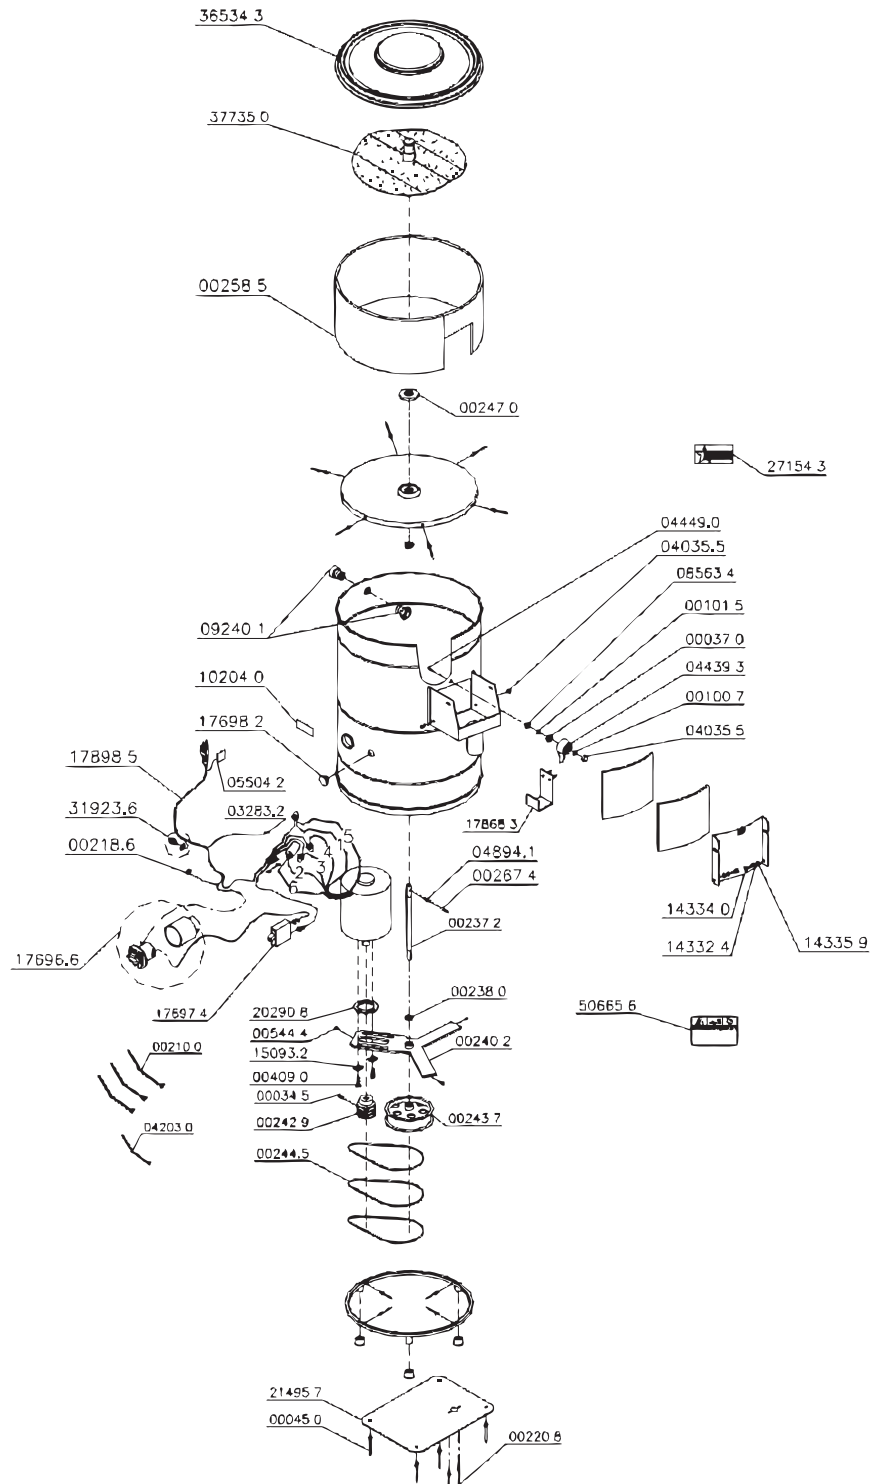

Parts Breakdown

Model PE-BR-0010 13443

Parts Breakdown

Model PE-BR-0010 13443

Parts Breakdown

Model PE-BR-0010 13443

Item No.	Description	Position	Item No.	Description	Position	Item No.	Description	Position
30319	Screw 1/4x3/8 for 13443	00034.5	38113	PFS SEX UNC1 4x1.1 4 RTZB for 13443	00409.0	30222	Washer 2 78x7x20x25mm for 13443	15093.2
30257	Nut UNC 1 4 ZB for 13443	00037.0	38112	Screw 1 4x5 8 for 13443	00544.4	16440	On/Off Switch for 13443	17696.6
30029	Pression Rivet AD-423-S for 13443	00045.0	30350	Nylon Cover CN-4472 for 13443	02031.1	16441	Reset Switch (Breaker) for 13443	17697.4
30234	Washer L 1/4x1 6 ZB for 13443	00100.7	66186	Term. Pre-Isol. AN-2434 for 13443	03283.2	78572	Plug Sext.M32 Black for 13443	17698.2
30270	Washer L 3 8 ZB for 13443	00101.5	16404	Pont Ext Ted 7/8 for 13443	03821.0	78549	CS Housing for 13443	17744.0
69355	Helmet K22 (T-50R) (Half) (Comp) for 13443	00210.0	30341	Screw Nut 1 4 for 13443	04035.5	78553	Complete Housing for 13443	17745.8
30186	Wire Passer Molde 0922231 for 13443	00218.6	27699	Cramp T 18R Small for 13443	04203.0	78548	Strip for 13443	17868.3
30030	Pression Rivet AD-440-S for 13443	00220.8	30245	Latch for 13443	04439.3	30305	Cable 3x1.0mm with Plug for 13443	17898.5
30354	Peeler Base for 13443	00230.5	30292	PFS FCH UNC1 4x1.1 2 RTZB for 13443	04449.0	38114	Door with Rubber for 13443	18531.0
38117	Base for 13443	00231.3	14801	Central Shaft Pin for 13443	04894.1	AG046	Adaptor Ring 3.96mm (Grey) for 13443	20290.8
62452	Central Shaft for 13443	00237.2	27701	MB for 13443	05504.2	27710	Glue Kit for 13443	20468.4
16396	Ball Bearing 6204 Z for 13443	00238.0	38116	Complete Base for 13443	08249.0	78543	Lower Closing Strip for 13443	21495.7
38110	Motor Base for 13443	00240.2	16410	Complete Motor Support for 13443	08250.3	18949	Select Switch 110/220V Compl. for 13443	24375.2
30312	Motor Pulley for 13443	00242.9	30286	Washer 10x28x1.5mm for 13443	08563.4	27720	Omcan Logo (Machines) for 13443	27154.3
16397	Moved Pulley for 13443	00243.7	24020	Niple Set/Reduction for 13443	09240.1	27726	Cord Holder PG13.5 LC+P/9 for 13443	31923.6
16398	Belt Z 625 for 13443	00244.5	16415	Motor 0.5HP 60 Hz 110V for 13443	10903.7	44896	Acrylic Lid for 13443	36534.3
16399	Rubber Flange S027057EAL Mold 085286 for 13443	00247.0	30200	Distancer for 13443	14332.4	27762	Aluminum Oxide No.46 for 13443	36969.1
30352	Pression Rivet AD 665 S for 13443	00251.8	30347	Sextavated Screw UNC1 4x1 RTIN for 13443	14334.0	72278	Abrasive Disc for 13443	37735.0
29993	Rubber Coating 1300x265x6mm for 13443	00258.5	30311	Nut SEX. 1 4 Stainless Steel for 13443	14335.9	78551	Cleaning Maintenance Label for 13443	50665.6
16395	Lock Pin for 13443	00267.4	38115	Sealing Rubber for 13443	14337.5			