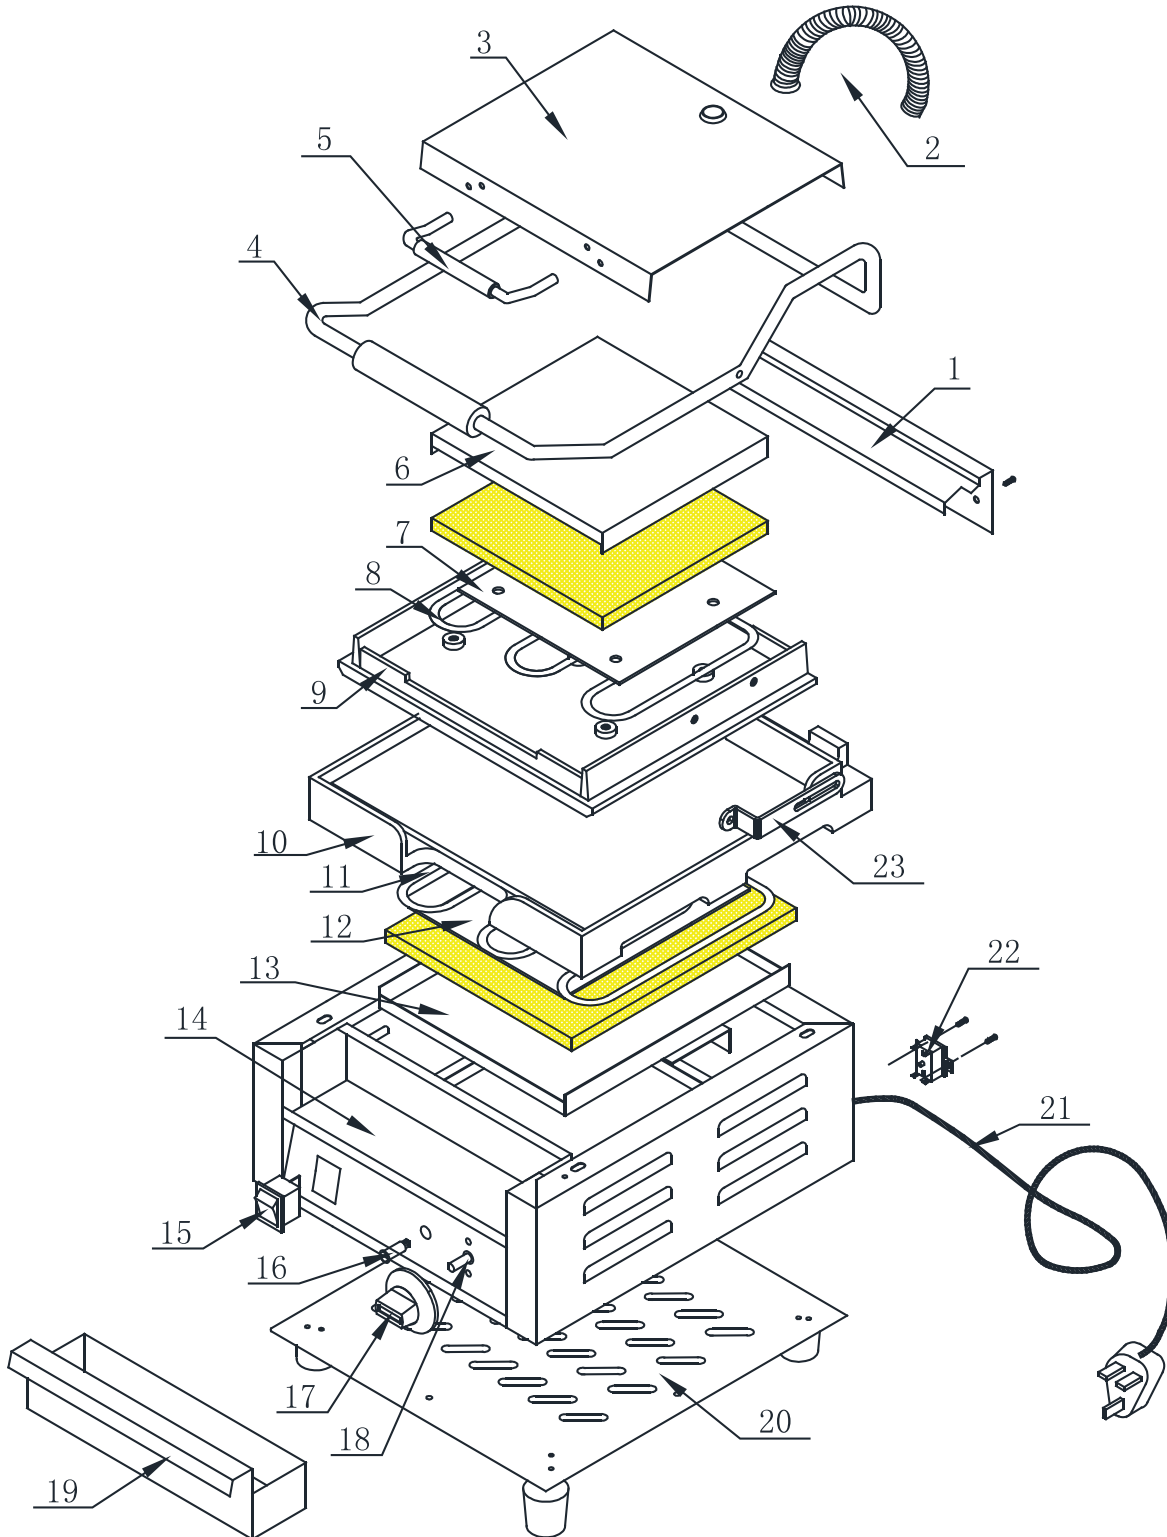

Parts Breakdown

Model PG-CN-0515-F 21464

Parts Breakdown

Model PG-CN-0515-F 21464

Item No.	Description	Position	Item No.	Description	Position	Item No.	Description	Position
63520	Rear Cover for 21464	1	20308	Grilling Plate (Top) for 21464	9	20315	Knob for 21464	17
63521	Spring for 21464	2	20309	Grilling Plate (Bottom) for 21464	10	20347	Thermostat for 21464	18
26021	Lid for 21464	3	20310	Element (Bottom) for 21464	11	20313	Oil Tray for 21464	19
20305	Big Handle for 21464	4	63524	Fixing Plate (Bottom) for 21464	12	73056	Cover (Bottom) for 21464	20
20306	Small Handle for 21464	5	63525	Insulation Plate (Bottom) for 21464	13	20318	Plug and Lead for 21464	21
63522	Insulation Plate (Top) for 21464	6	20311	Body for 21464	14	20319	Limiting Thermostat for 21464	22
63523	Fixing Plate (Top) for 21464	7	20351	Power Switch for 21464	15	63526	Fixing Part for 21464	23
20307	Element (Top) for 21464	8	20314	Indicator Light for 21464	16			