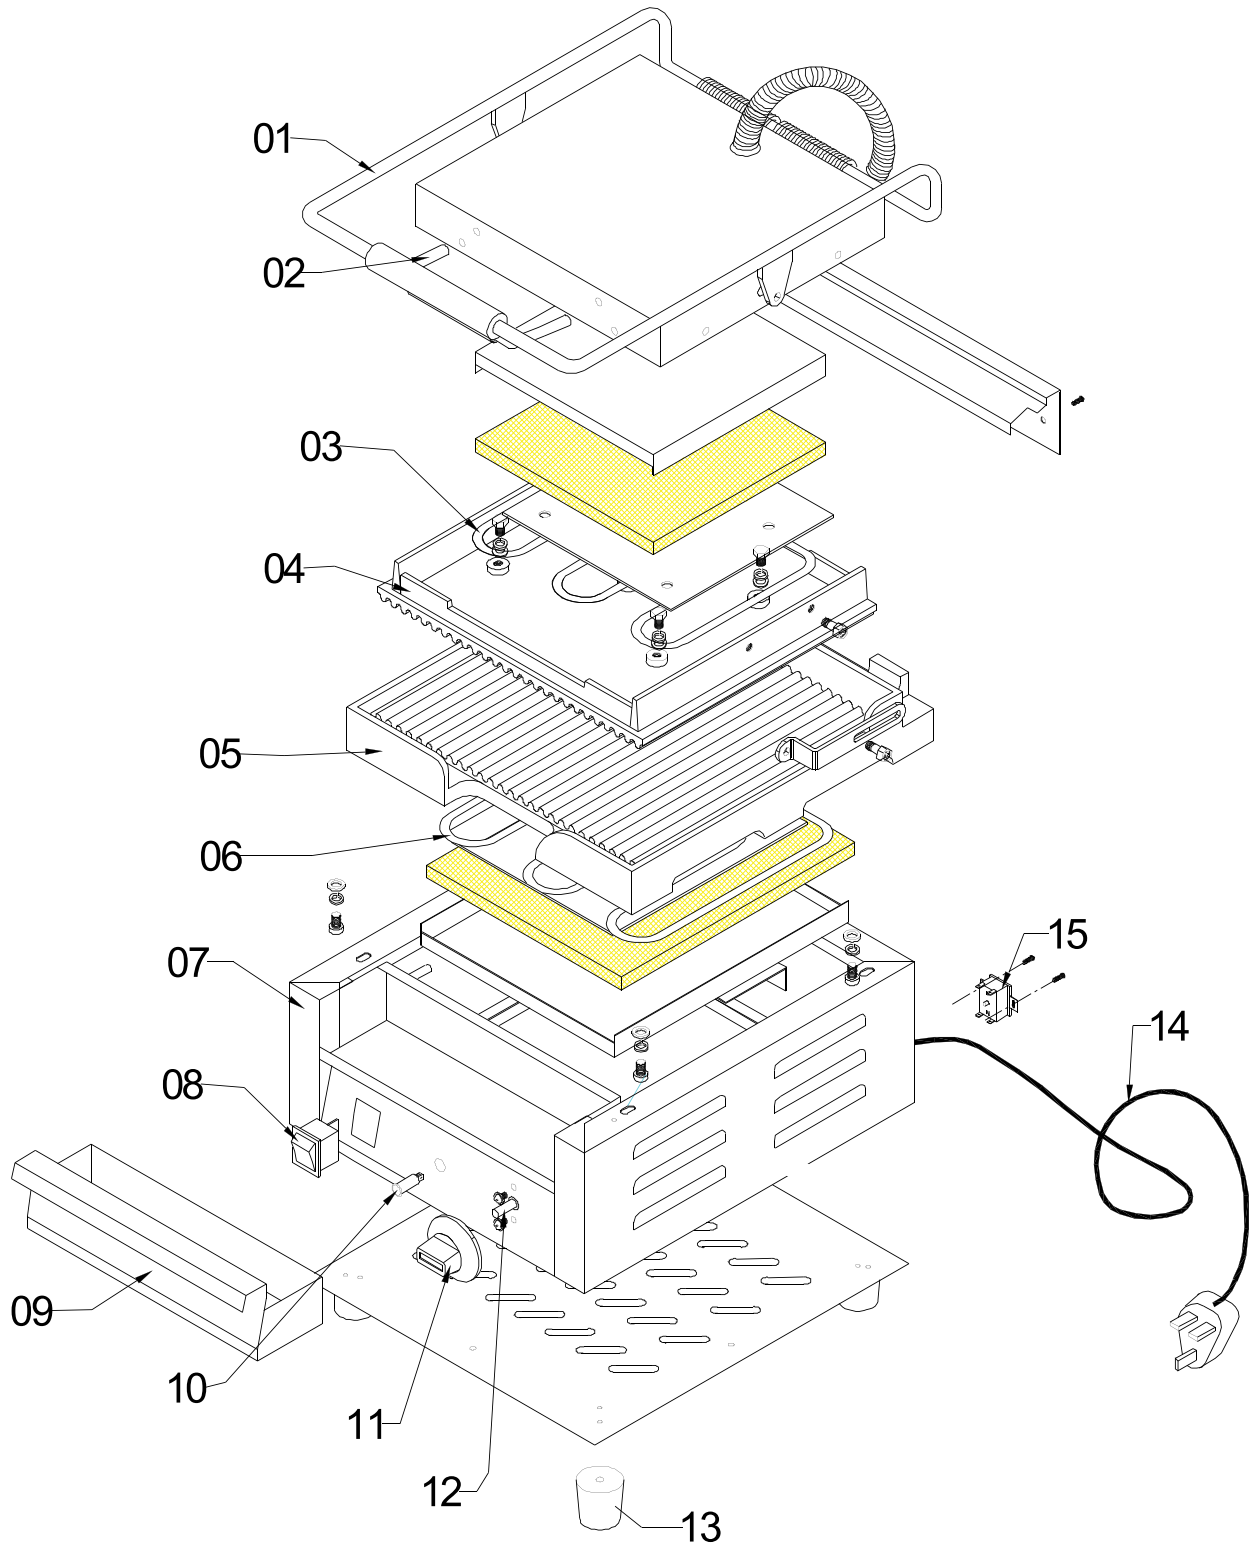

Parts Breakdown

Model PG-CN-0515-R 19935

Parts Breakdown

Model PG-CN-0515-R 19935

Item No.	Description	Position	Item No.	Description	Position	Item No.	Description	Position
20305	Big Handle for 19935	01	20311	Body for 19935	07	20347	Thermostat for 19935	12
20306	Small Handle for 19935	02	20351	On/Off Switch for 19935	08	20317	Foot for 19935	13
20307	Top and Bottom Element for 19935	03, 06	20313	Oil Tray for 19935	09	20318	Plug and Lead for 19935	14
20308	Top Cast Iron for 19935	04	20314	Indicator Light for 19935	10	20319	Thermo Cut Out for 19935	15
20309	Bottom Cast Iron for 19935	05	20315	Old Style Dial for 19935	11	20320	Wire for 19935	16