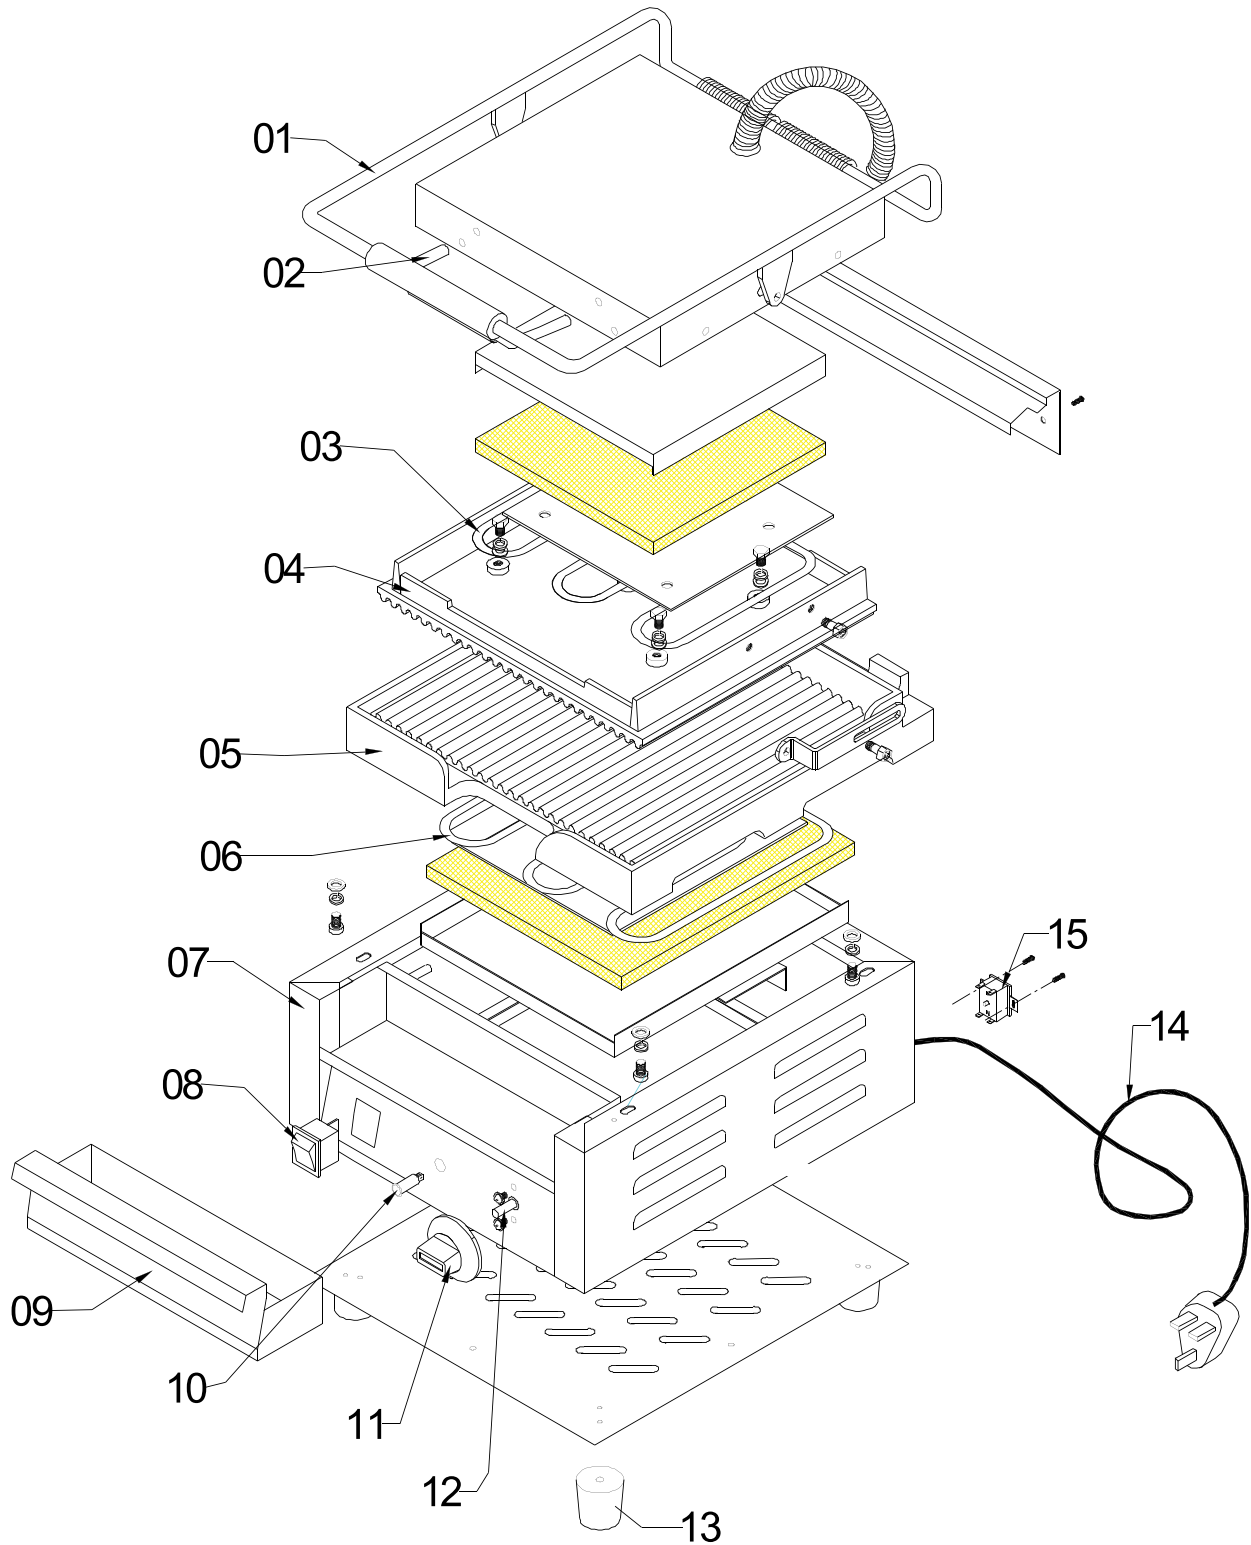

Parts Breakdown

Model PG-CN-0515 31461

Parts Breakdown

Model PG-CN-0515 31461

Item No.	Description	Position	Item No.	Description	Position	Item No.	Description	Position
20305	Big Handle for 31461	01	20311	Body for 31461	07	20347	Thermostat for 31461	12
20306	Small Handle for 31461	02	20351	On/Off Switch for 31461	08	20317	Foot for 31461	13
20307	Top and Bottom Element for 31461	03, 06	20313	Oil Tray for 31461	09	20318	Plug and Lead for 31461	14
20308	Top Cast Iron for 31461	04	20314	Indicator Light for 31461	10	20319	Thermo Cut Out for 31461	15
20309	Bottom Cast Iron for 31461	05	20315	Old Style Dial for 31461	11	20320	Wire for 31461	16