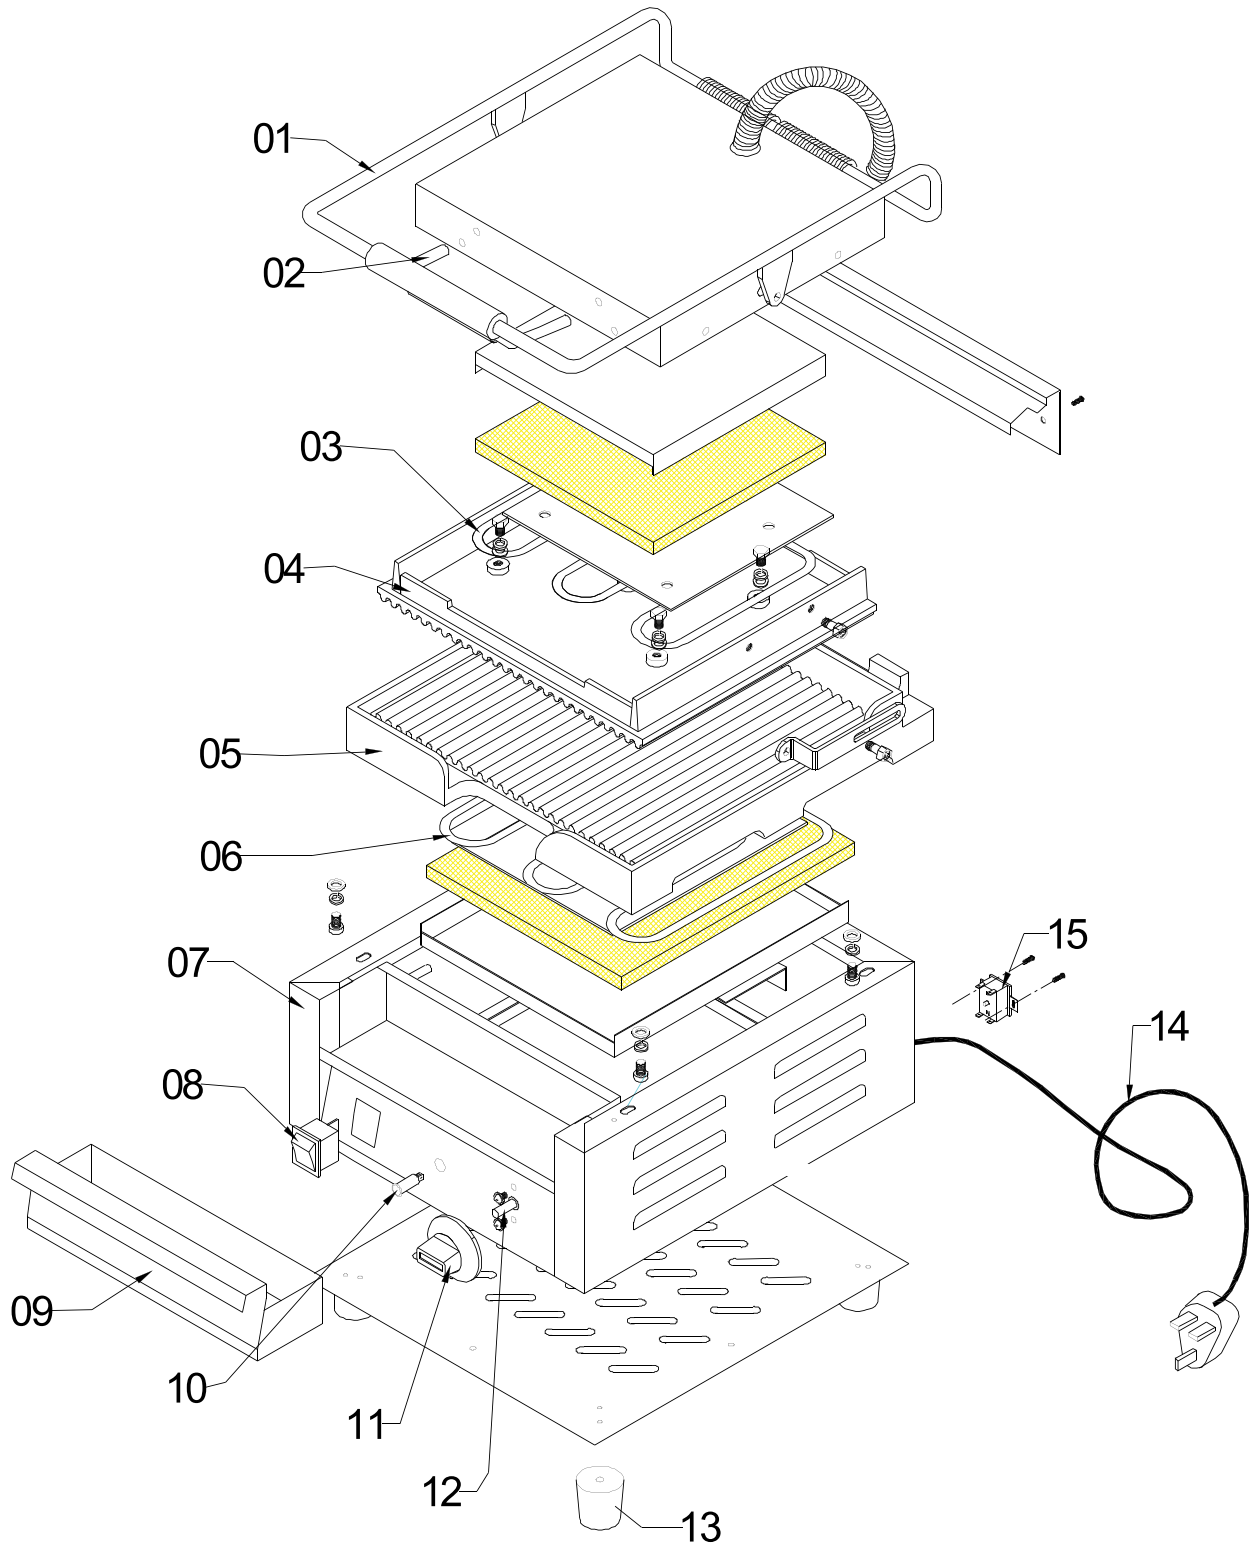

Parts Breakdown

Model PG-CN-0679-F 21465

Parts Breakdown

Model PG-CN-0679-F 21465

Item No.	Description	Position	Item No.	Description	Position	Item No.	Description	Position
20321	Big Handle for 21465	01	20327	Body for 21465	07	20317	Foot for 21465	13
20322	Small Handle for 21465	02	20351	On/Off Switch for 21465	08	20334	Plug and Lead for 21465	14
20323	Top Element for 21465	03	20329	Oil Tray for 21465	09	20335	Thermo Cut Out for 21465	15
20324	Top Cast Iron for 21465	04	20330	Indicator Light for 21465	10	20336	Wire for 21465	16
20325	Bottom Cast Iron for 21465	05	20331	Dial for 21465	11			
20326	Bottom Element for 21465	06	20347	Thermostat for 21465	12			