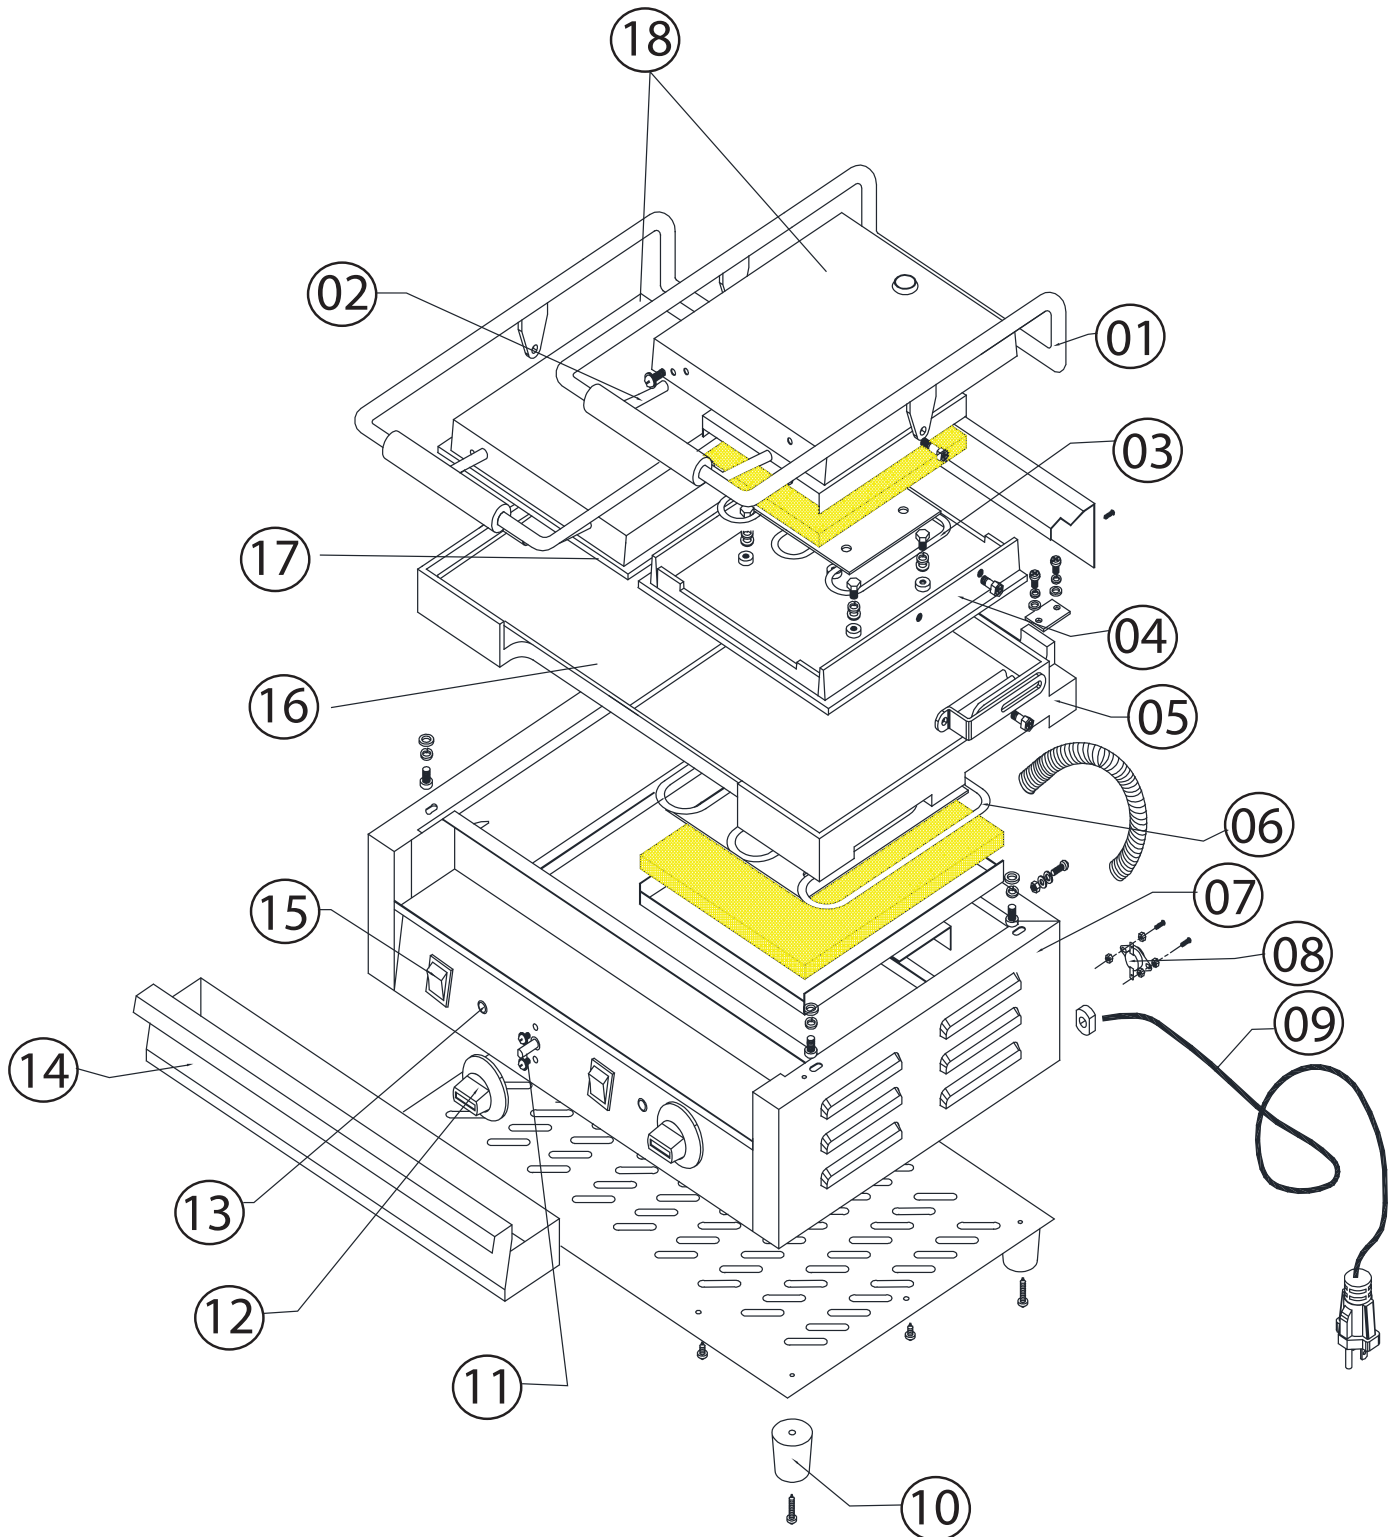

Parts Breakdown

Model PG-CN-0711-F 21466

Parts Breakdown

Model PG-CN-0711-F 21466

Item No.	Description	Position	Item No.	Description	Position	Item No.	Description	Position
20337	Big Handle for 21466	1	20343	Body for 21466	7	20349	Indicator Light for 21466	13
20338	Small Handle for 21466	2	20344	Thermo Cut Out for 21466	8	20350	Oil Tray for 21466	14
20339	Top Element for 21466	3	20345	Plug and Lead for 21466	9	20351	On/Off Switch for 21466	15
36000	Top Cast Iron for 21466	4	20317	Foot for 21466	10	35999	Flat Bottom Plate for 21466	16
20341	Bottom Cast Iron for 21466	5	20347	Thermostat for 21466	11	20340	Flat Top Plate for 21466	17
20342	Bottom Element for 21466	6	20348	Dial for 21466	12	26023	Double Panini Top Cover for 21466	18