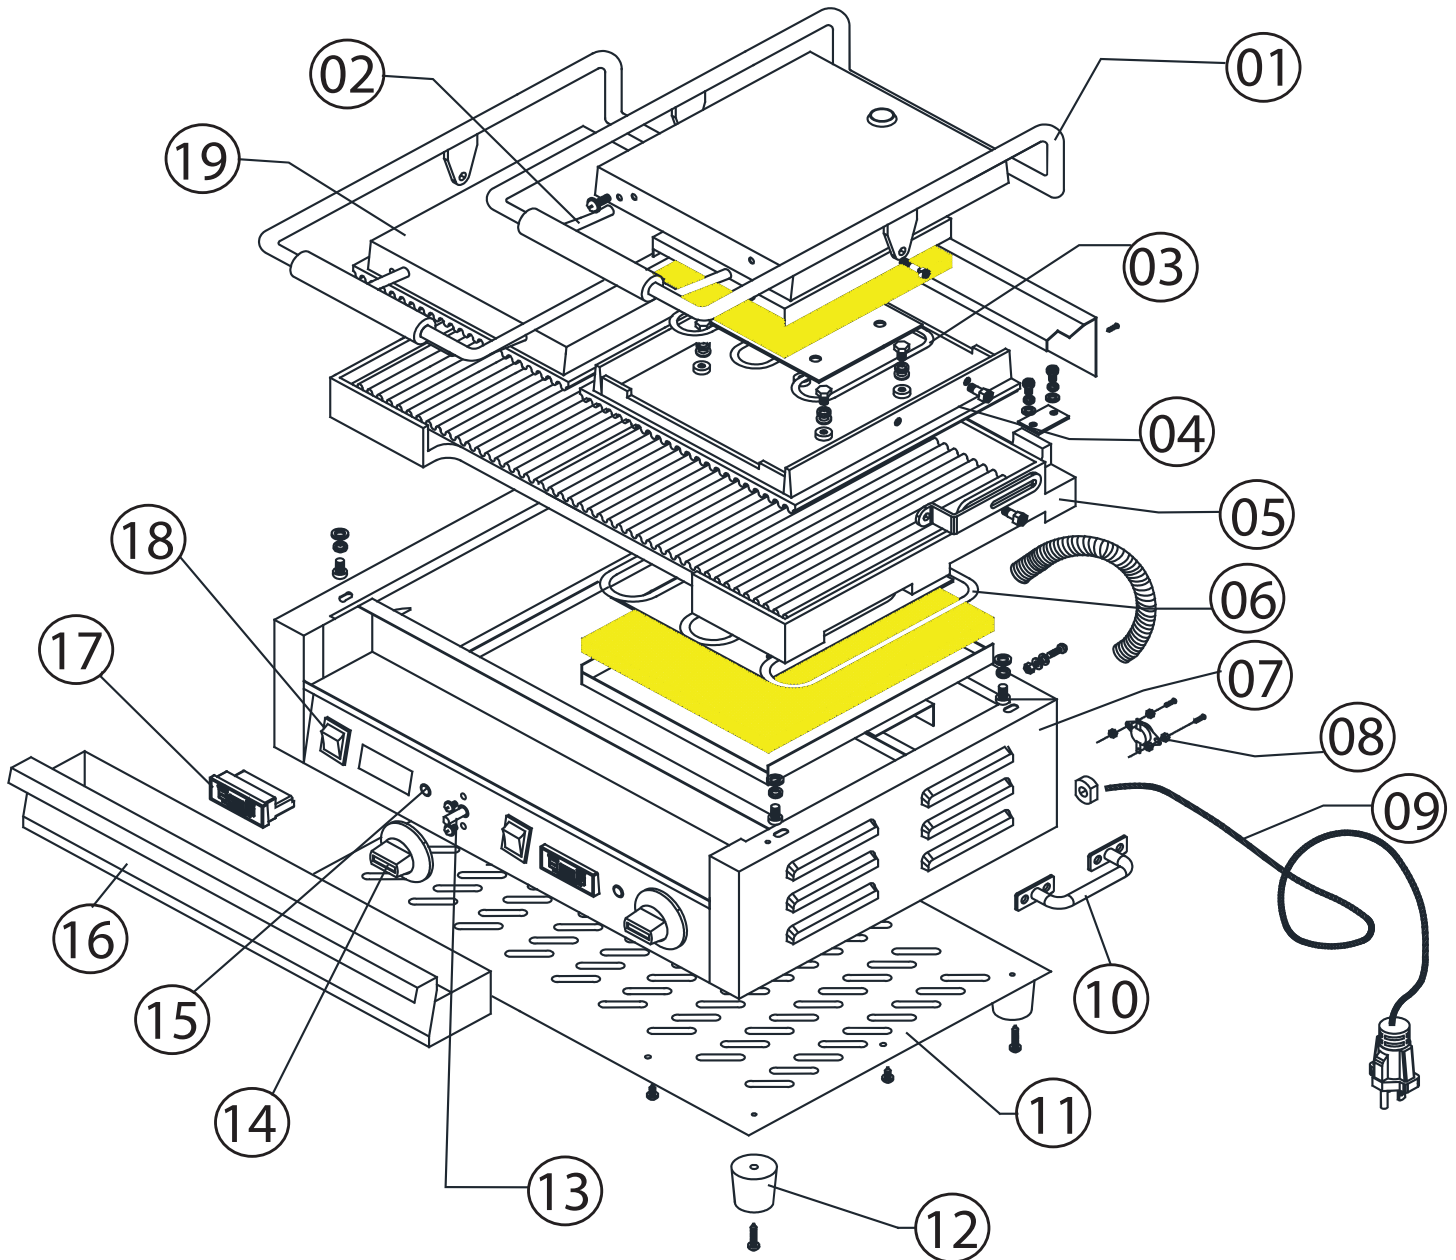

Parts Breakdown

Model PG-CN-0711-RT 42914

Parts Breakdown

Model PG-CN-0711-RT 42914

Item No.	Description	Position	Item No.	Description	Position	Item No.	Description	Position
20337	Big Handle for 42914	1	20344	Thermo Cut Out for 42914	8	20349	Indicator Light for 42914	15
20338	Small Handle for 42914	2	20345	Plug and Lead for 42914	9	20350	Oil Tray for 42914	16
20339	Top Element for 42914	3	72220	Handle for 42914	10	72221	Timer for 42914	17
72215	Top Cast Iron for 42914	4	72217	Bottom for 42914	11	20351	On / Off Switch for 42914	18
72216	Bottom Cast Iron for 42914	5	20346	Foot for 42914	12	26023	Double Panini Top Cover for 42914	19
20342	Bottom Element for 42914	6	20347	Thermostat for 42914	13			
20343	Body for 42914	7	20348	Dial for 42914	14			