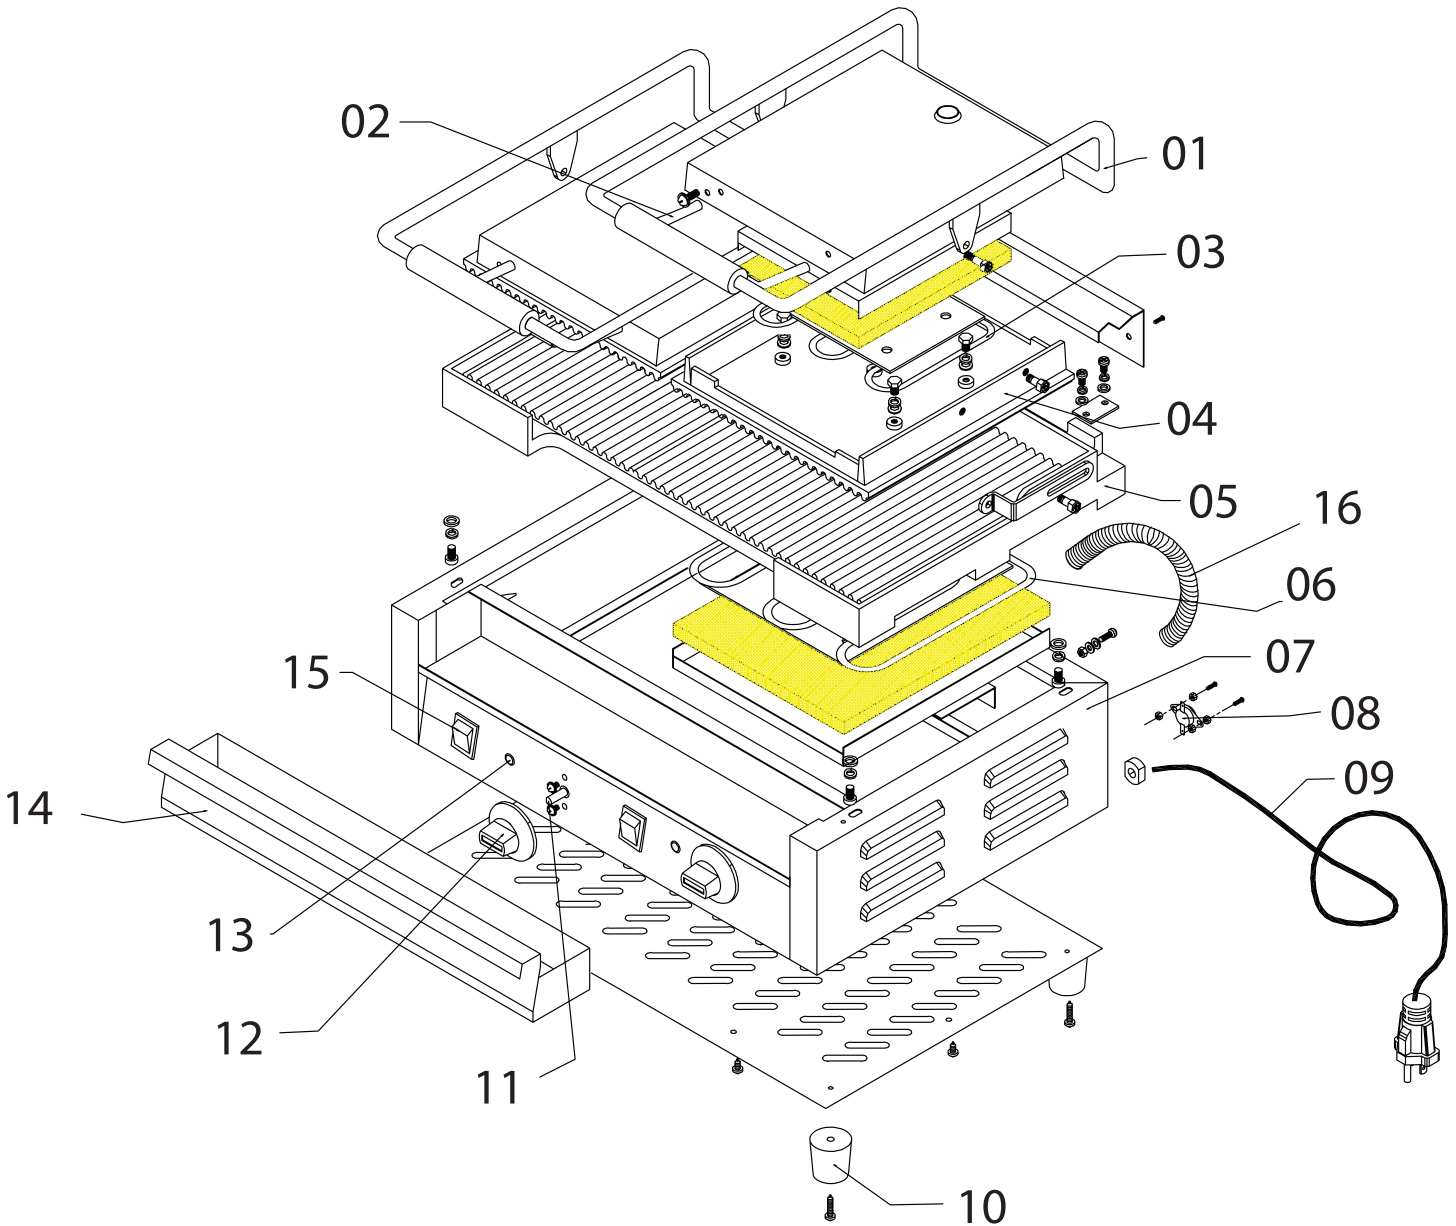

# Parts Breakdown

Model PG-CN-0711-R 19937

# Parts Breakdown

---

## Model PG-CN-0711-R 19937

Item No.	Description	Position	Item No.	Description	Position	Item No.	Description	Position
20337	Big Handle for 19937	1	20343	Body for 19937	7	20349	Indicator Light for 19937	13
20338	Small Handle for 19937	2	20344	Thermo Cut Out for 19937	8	20350	Oil Tray for 19937	14
20339	Top Element for 19937	3	20345	Plug and Lead for 19937	9	20351	On/Off Switch for 19937	15
20340	Top Cast Iron for 19937	4	20346 20317	Foot for 19937	10	16480	Coil for 19937	16
20341	Bottom Cast Iron for 19937	5	20347	Thermostat for 19937	11			
20342	Bottom Element for 19937	6	20348	Dial for 19937	12			