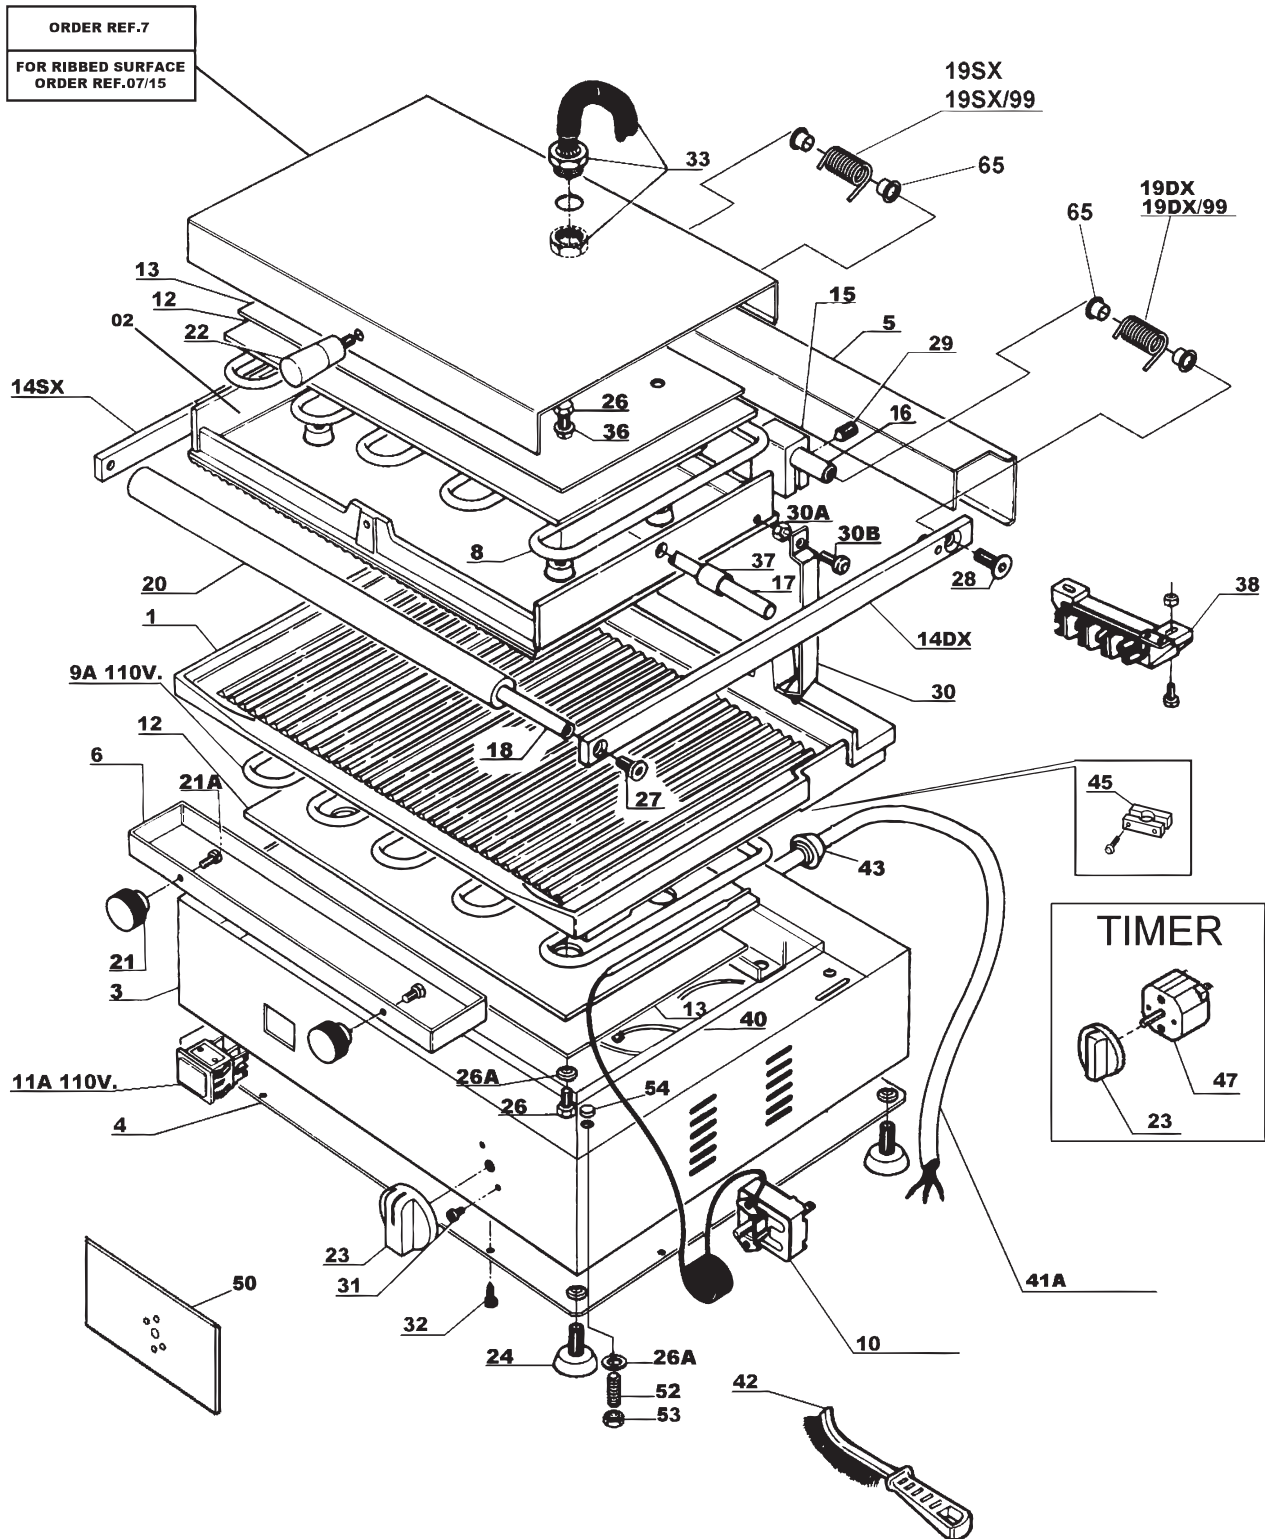

Parts Breakdown

Model PG-IT-0483-R 11375

Parts Breakdown

Model PG-IT-0483-R 11375

Item No.	Description	Position	Item No.	Description	Position	Item No.	Description	Position
37262	Bottom Plate - Ribbed USA for 11375	1	37279	Lift Arm Right from 99 for 11375	14DX	37272	Top Plate Guide for 11375	30
78744	Bottom Surface-Grooved for Grill for 11375	1	78749	Right Lifting Rod until 99 for 11375	14DX	16480	Protection Spiral for 11375	33
37263	Top Plate - Ribbed USA for 11375	2	37296	Lift Arm Left from 99 for 11375	14SX	23750	Upper Wiring for 11375	34
78746	Top Surface-Grooved for Grill for 11375	2	78750	Left Lifting Rod until 99 for 11375	14SX	78756	Top Wiring for 11375	34
78747	Upper Plate Ribbed USA for 11375	2	37270	Brass Brake for 11375	15	37273	Washer Dia.6 for 11375	36
37285	Stainless Steel Base for 11375	3	23746	Lifting Pin 12mm for 11375	16	19369	Spacer Ring for 11375	37A
78768	Base INOX LEI L/R ECO for 11375	3	37291	Balance Pin for 11375	17	19368	Spacer Ring-External for 11375	37B
37265	Bottom Enclosure Panel for 11375	4	19365	Handle Pin for 11375	18	19372	Terminal Block for 11375	38
78769	COP. INF. Galvanized LEI L/R ECO for 11375	4	16476	Right Spring from 99 for 11375	19DX	37275	Bottom Wiring for 11375	40
78748	Hinge Cover for 11375	5	78751	Right Spring before 99 for 11375	19DX	37283	Power Cord 115V 15A USA for 11375	41A
18680	Stainless Steel Drip Tray for 11375	6	16478	Left Spring from 99 for 11375	19SX	37276	Brush for Grill for 11375	42
78770	Box RACC. INOX LEI L/R ECO for 11375	6	19370	Lifting Handle for 11375	20	78762	Strain Relief for 11375	43
19366	Top Surface Cover for 11375	7	19371	Drip Tray Knob for 11375	21A	37277	Strain Relief PA268 USA for 11375	45
16470	Upper/Top Element 110V for 11375	8A	78752	Knob CASS. Red for 11375	21B	78763	Timer for 11375	47
18828	Bottom Heating Element 110V for 11375	9A	78753	Upper Knob Black for 11375	22A	37278	Face Plate for 11375	50
16474	Thermostat 110/220-50/60 for 11375	10	37282	Upper Knob for 11375	22B	78764	MOSTR. PERS/Neutral for 11375	50A
23747	Pilot Light 110V for 11375	11A	78755	Knob - Thermostat/Timer for 11375	23A	78766	Face Plate for 11375	51
21103	Insulating Panel 110 ZK for 11375	12	78754	Knob Red Color, Thermostat for 11375	23B	78765	MOSTR. PERS/Neutral Timer for 11375	51A
37286	Cover Insulation Panel for 11375	13	18681	Foot for 11375	24	78767	Bushing Flange D.12 for 11375	65