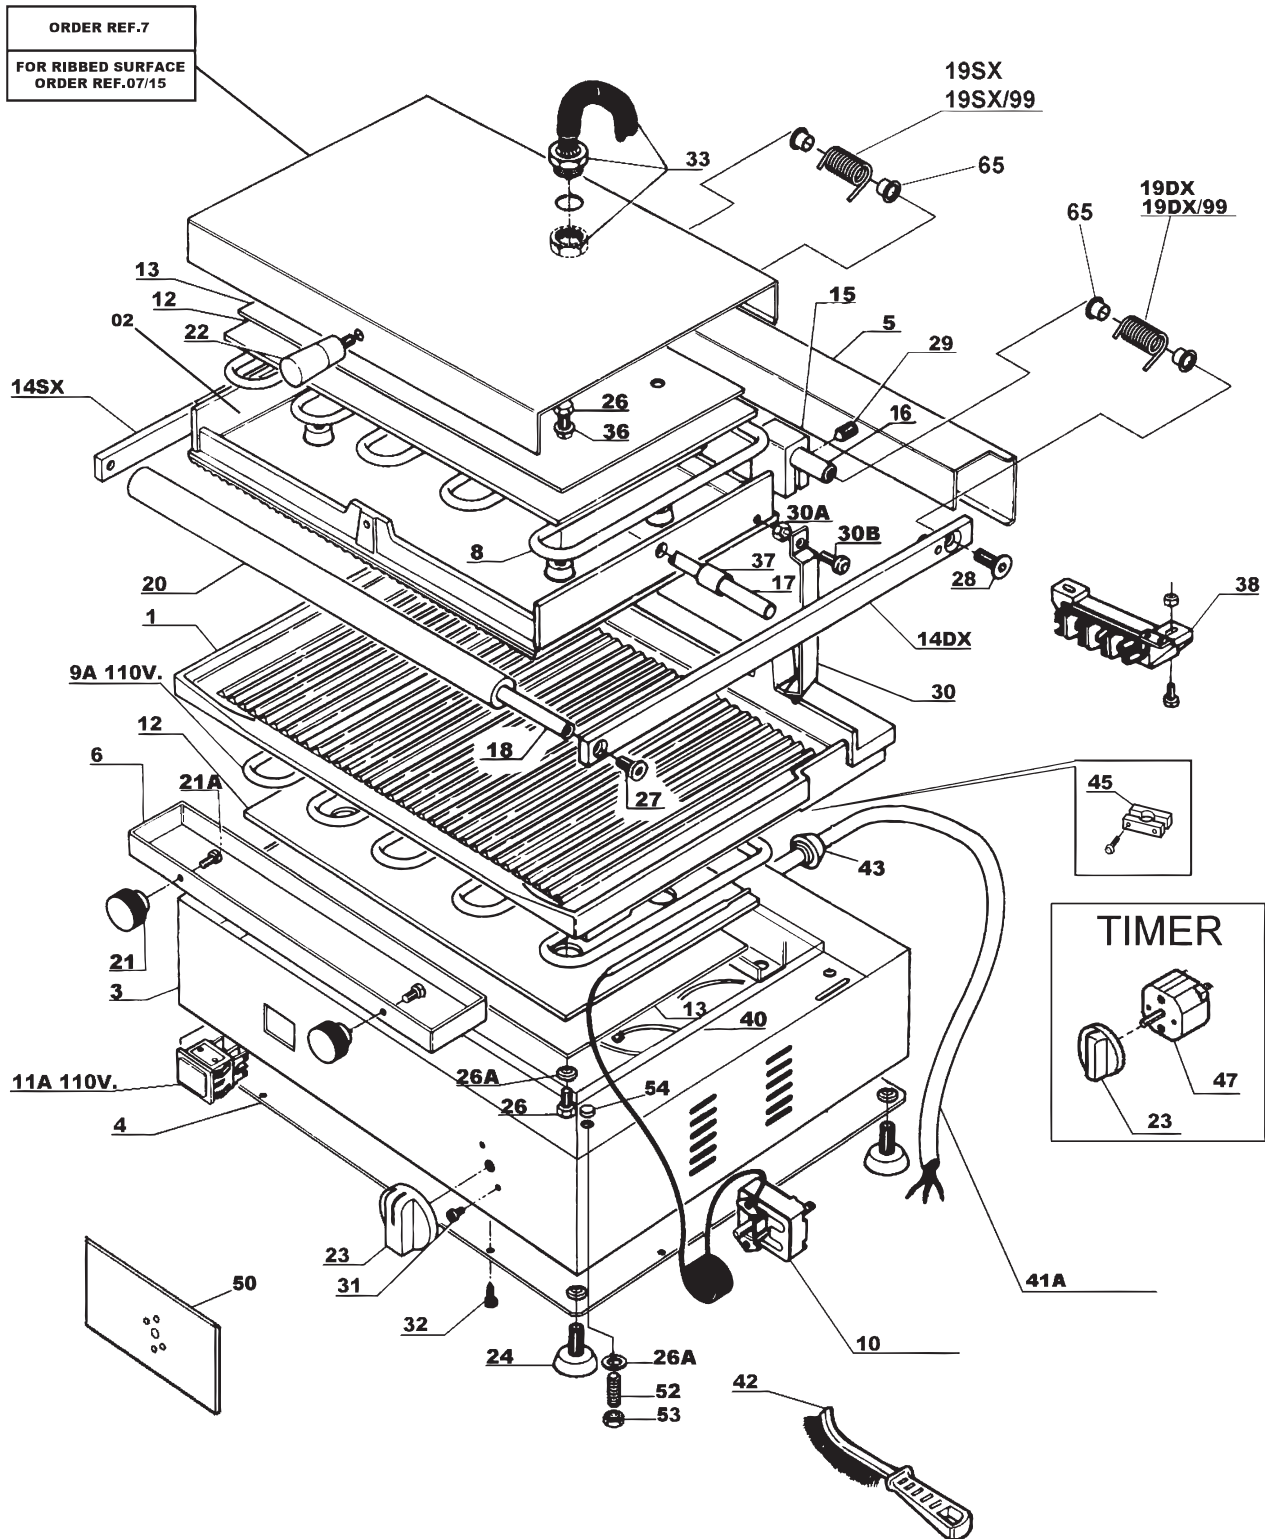

Parts Breakdown

Model PG-IT-0483 11376

Parts Breakdown

Model PG-IT-0483 11376

Item No.	Description	Position	Item No.	Description	Position	Item No.	Description	Position
37284	Bottom Plate - Flat USA for 11376	1	37279	Lift Arm Right from 99 for 11376	14DX	37272	Top Plate Guide for 11376	30
78743	Bottom Surface-Flat for Grill for 11376	1	78749	Right Lifting Rod until 99 for 11376	14DX	16480	Protection Spiral for 11376	33
37263	Top Plate - Ribbed USA for 11376	2	37296	Lift Arm Left from 99 for 11376	14SX	23750	Upper Wiring for 11376	34
78746	Top Surface-Grooved for Grill for 11376	2	78750	Left Lifting Rod until 99 for 11376	14SX	78756	Top Wiring for 11376	34
78747	Upper Plate Ribbed USA for 11376	2	37270	Brass Brake for 11376	15	37273	Washer Dia.6 for 11376	36
37285	Stainless Steel Base for 11376	3	23746	Lifting Pin 12mm for 11376	16	19369	Spacer Ring for 11376	37A
78768	Base INOX LEI L/R ECO for 11376	3	37291	Balance Pin for 11376	17	19368	Spacer Ring-External for 11376	37B
37265	Bottom Enclosure Panel for 11376	4	19365	Handle Pin for 11376	18	19372	Terminal Block for 11376	38
78769	COP. INF. Galvanized LEI L/R ECO for 11376	4	16476	Right Spring from 99 for 11376	19DX	37275	Bottom Wiring for 11376	40
78748	Hinge Cover for Grill for 11376	5	78751	Right Spring before 99 for 11376	19DX	37283	Power Cord 115V 15A USA for 11376	41A
18680	Stainless Steel Drip Tray for 11376	6	16478	Left Spring from 99 for 11376	19SX	37276	Brush for 11376	42
78770	Box RACC. INOX LEI L/R ECO for 11376	6	19370	Lifting Handle for 11376	20	78762	Strain Relief for 11376	43
19366	Top Surface Cover for 11376	7	19371	Drip Tray Knob for 11376	21A	37277	Strain Relief PA268 USA for 11376	45
16470	Upper/Top Element 110V for 11376	8A	78752	Knob CASS.Red for 11376	21B	78763	Timer for 11376	47
18828	Bottom Heating Element 110V for 11376	9A	78753	Upper Knob Black for 11376	22A	37278	Face Plate for 11376	50
16474	Thermostat 110/220-50/60 for 11376	10	37282	Upper Knob for 11376	22B	78764	MOSTR. PERS/Neutral LEI for 11376	50A
23747	Pilot Light 110V for 11376	11A	78755	Knob - Thermostat/Timer for 11376	23A	78766	Face Plate for 11376	51
21103	Insulating Panel 110 ZK for 11376	12	78754	Knob Red Color, Thermostat for 11376	23B	78765	MOSTR. PERS/Neutral Timer LEI for 11376	51A
37286	Cover Insulation Panel for 11376	13	18681	Foot for 11376	24	78767	Bushing Flange D.12 for 11376	65