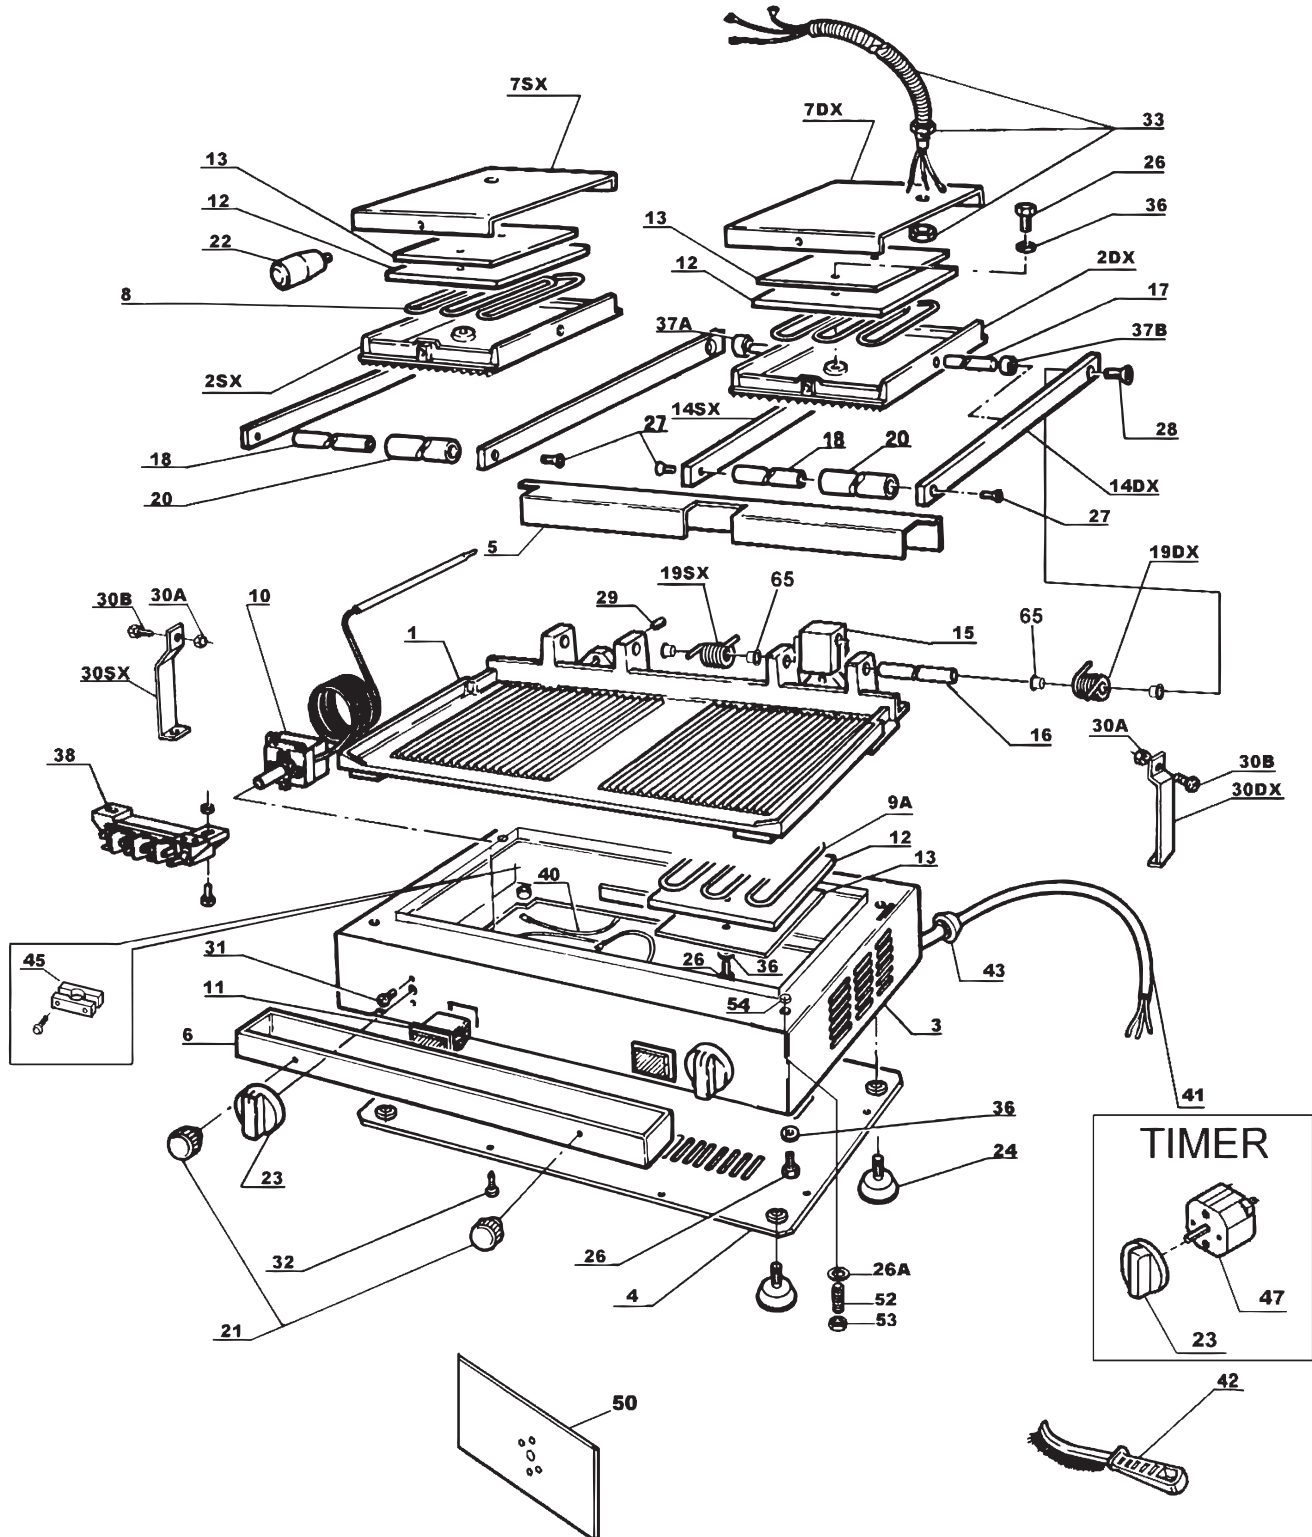

Parts Breakdown

Model PG-IT-0737-R 11378

Parts Breakdown

Model PG-IT-0737-R 11378

Item No.	Description	Position	Item No.	Description	Position	Item No.	Description	Position
37297	Bottom Plate - Ribbed USA for 11378	1	78750	Left Lifting Rod until 99 for 11378	14SX	37311	Left Side Bracket for 11378	30SX
78810	Bottom Ribbed Plate for 11378	1	37270	Brass Brake for 11378	15	16480	Protection Spiral for 11378	33
37307	Top Plate - Ribbed - Right USA for 11378	2DX	23746	Lifting Pin 12mm for 11378	16	37301	Top Wiring for 11378	34
78815	Right Top Surface-Grooved for 11378	2DX	37291	Balance Pin for 11378	17	37302	Upper Wiring for 11378	34
37308	Top Plate - Ribbed - Left USA for 11378	2SX	19365	Handle Pin for 11378	18	37273	Washer Dia.6 for 11378	36
78816	Left Top Surface-Grooved for 11378	2SX	16476	Right Spring from 99 for 11378	19DX	19369	Spacer Ring for 11378	37A
37298	Stainless Steel Base for 11378	3	16475	Right Lifting Spring for 11378	19DX	19368	Spacer Ring-External for 11378	37B
78832	Frame INOX - PD ECO for 11378	3	78817	Right Spring before 99 for 11378	19DX	19372	Terminal Block for 11378	38
37299	Bottom Enclosure Panel for 11378	4	16477	Left Lifting Spring for 11378	19SX	37303	Bottom Wiring for 11378	40
78833	COP. Lower Galvanized TPO-PD R/L/M ECO for 11378	4	16478	Left Spring from 99 for 11378	19SX	78823	Bottom Wiring for 11378	40B
37300	Stainless Steel Rear Cover for 11378	5	19370	Lifting Handle for 11378	20	37283	Power Cord 115V 15A USA for 11378	41
18678	Stainless Steel Drip Tray for 11378	6	78818	Lifting Handle Red for 11378	20B	37276	Brush for 11378	42
19366	Top Surface Cover for 11378	7DX	78819	Lifting Handle Green for 11378	20C	37304	Cable Gland for 11378	43
37309	Upper Left Cover for 11378	7SX	19371	Drip Tray Knob for 11378	21A	37305	Strain Relief USA for 11378	45
16471	Top Heating Element 220V for 11378	8	78752	Knob CASS.Red for 11378	21B	37306	Front Label for 11378	50
16473	Bottom Heating Element 220V for 11378	9	78820	Upper Knob Black for 11378	22A	78790	MOSTR.Graduated 8x7cm for 11378	50
16474	Thermostat 110/220-50/60 for 11378	10	37282	Upper Knob for 11378	22B	78828	Customized Faceplate for 11378	50A
23749	Pilot Light 220V for 11378	11	18001	Knob for 11378	23A	78830	Timer Shield for 11378	51
21103	Insulating Panel 110 ZK for 11378	12	78754	Knob Red Color, Thermostat for 11378	23B	78829	MONST. PERS/Neutral Timer for 11378	51A
20881	Insulating Panel Protection for 11378	13	18681	Foot for 11378	24	78791	Spacer Ring for Grill ECO for 11378	54
37279	Lift Arm Right from 99 for 11378	14DX	78821	Screw 6x16 for 11378	27	78831	Bushing Flange D.12 for 11378	65
78749	Right Lifting Rod until 99 for 11378	14DX	78822	Screw 8x18 for 11378	28			
37296	Lift Arm Left from 99 for 11378	14SX	37310	Right Side Bracket for 11378	30DX			