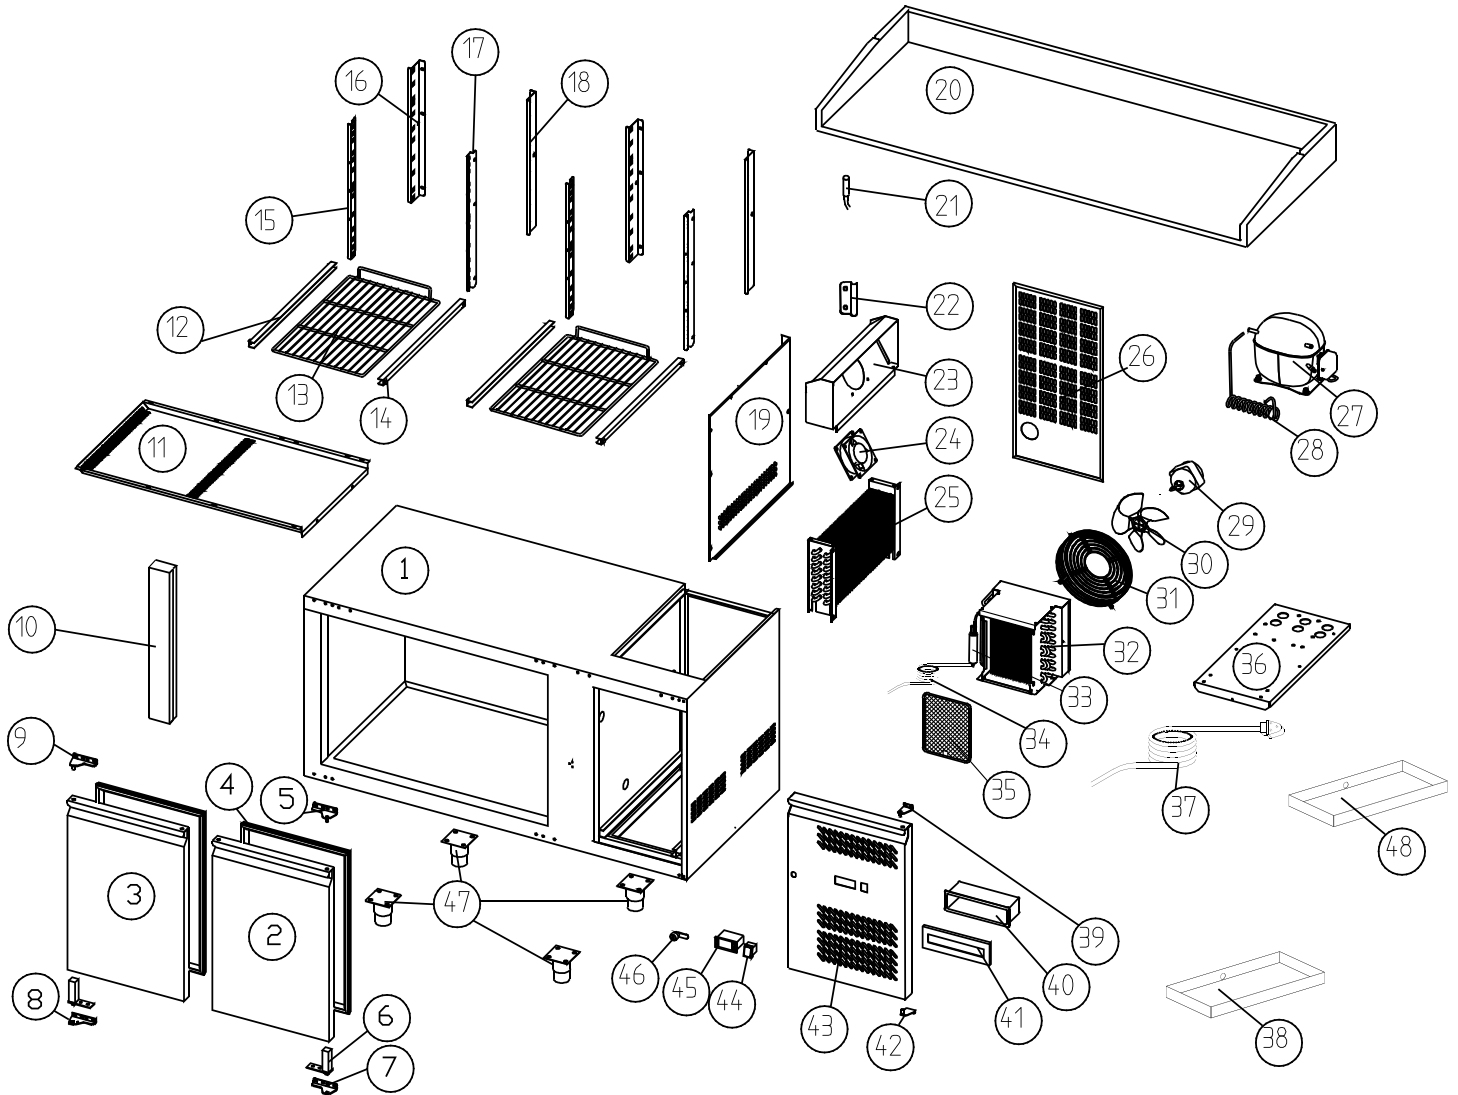

Parts Breakdown

Model **PT-CN-0390** 39592

Parts Breakdown

Model PT-CN-0390 39592

Item No.	Description	Position	Item No.	Description	Position	Item No.	Description	Position
AF205	Body for 39592	1	AF221	Front Support Right for 39592	17	AF235	Filter Drier for 39592	33
AF206	Door Right for 39592	2	AF222	Back Support Right for 39592	18	AF236	Capillary for 39592	34
AF207	Door Left for 39592	3	AF223	Evaporator Cover for 39592	19	AF237	Filter for 39592	35
AF208	Gasket for 39592	4	AF224	Top for 39592	20	AF238	Unit Board for 39592	36
AF209	Up Hinge Right for 39592	5	AF225	Sensor for 39592	21	AD819	Power Cord for 39592	37
AF210	Door Spring for 39592	6	AF226	Probe Padding for 39592	22	AF239	Water Box for 39592	38
AF211	Down Hinge Right for 39592	7	AF227	Fan Support for 39592	23	AF240	Front Panel Up Hinge for 39592	39
AF212	Down Hinge Left for 39592	8	AD825	Condenser Fan for 39592	24	AF241	Water Box Protector for 39592	40
AF213	Up Hinge Left for 39592	9	AF228	Evaporator for 39592	25	AF242	Clip for 39592	41
AF214	Fixed Front Panel for 39592	10	AE752	Grill for 39592	26	AF243	Front Panel Down Hinge for 39592	42
AF215	Air Flow Conduct Board for 39592	11	AF229	Compressor for 39592	27	AF244	Front Panel for 39592	43
AF216	Set Guide Left for 39592	12	AF230	Hot Pipe for 39592	28	AD829	Main Switch for 39592	44
AF217	Shelf for 39592	13	AF231	Condenser Fan for 39592	29	AD818	Thermostat for 39592	45
AF218	Set Guide Right for 39592	14	AF232	Condenser Fan Blade for 39592	30	AF245	Lock for 39592	46
AF219	Front Support Left for 39592	15	AF233	Basket Guard Grills for 39592	31	AF246	Foot for 39592	47
AF220	Back Support Left for 39592	16	AF234	Condenser for 39592	32	AF247	Water Box for 39592	48