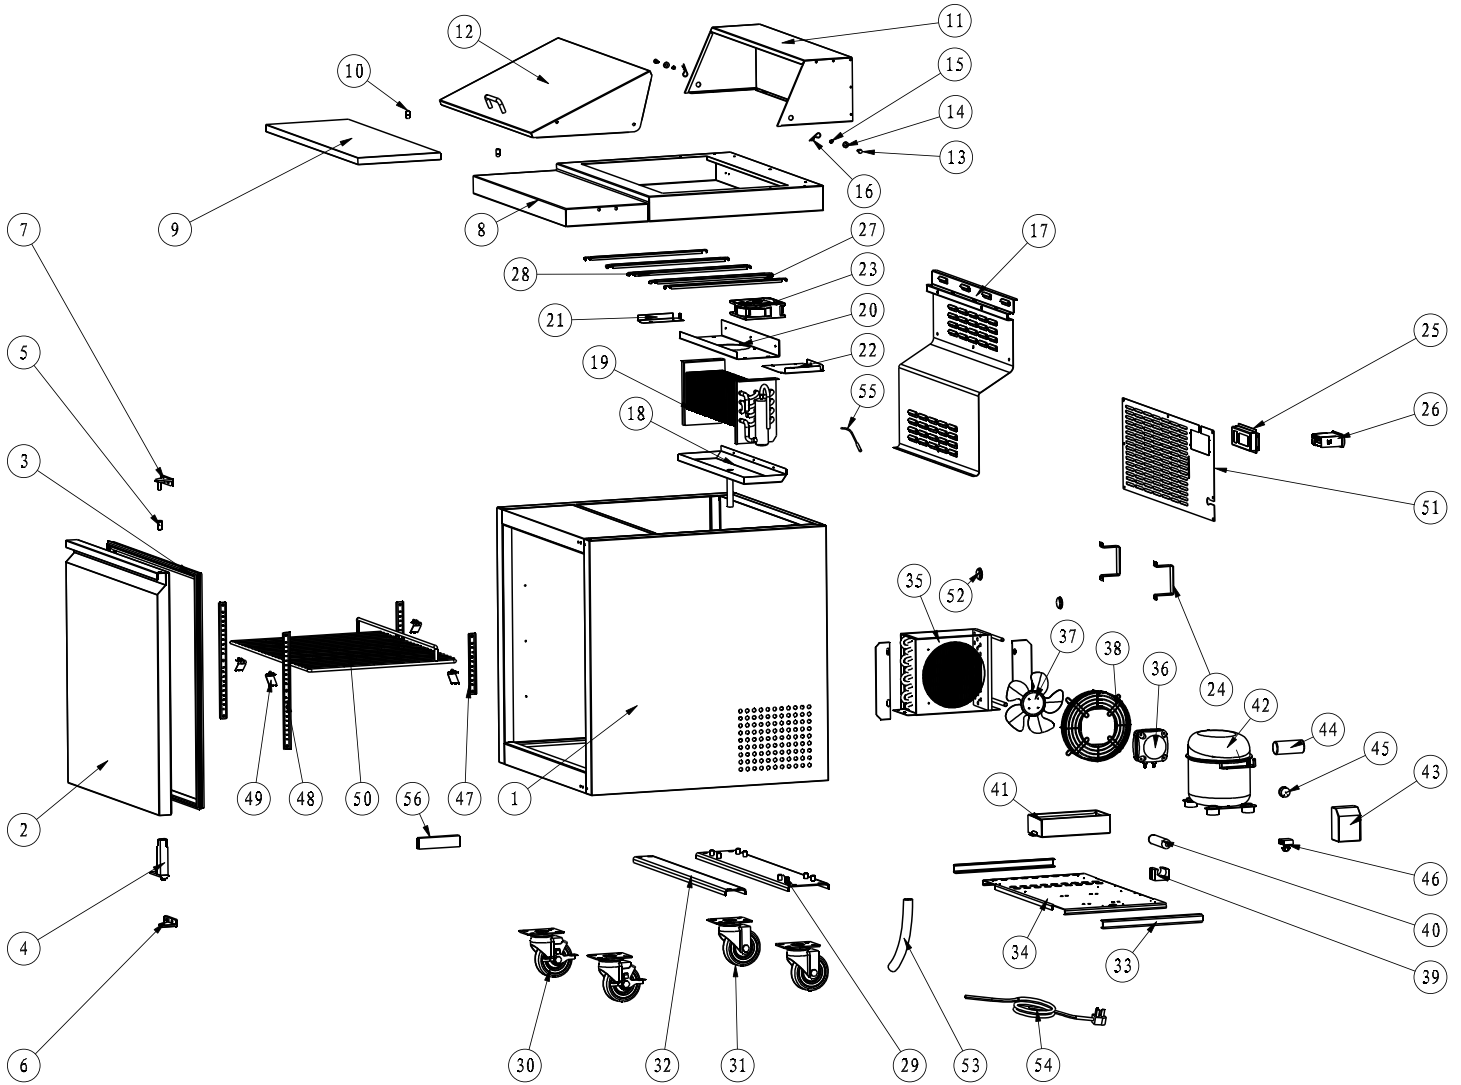

Parts Breakdown

Model PT-CN-0686-HC 50045

Parts Breakdown

Model PT-CN-0686-HC 50045

Item No.	Description	Position	Item No.	Description	Position	Item No.	Description	Position
AF068	Cabinet for 50045	1	AA118	Evaporator for 50045	19	AA208	Condenser Fan Blade for 50045	37
AF069	Door for 50045	2	AF077	Fan Motor Installation Panel for 50045	20	AA207	Condenser Fan Motor Cover for 50045	38
AB250	Gasket for 50045	3	AF078	Left Clapboard of Evaporator for 50045	21	AB595	Filter Fixer for 50045	39
AA955	Left/Right Spring Hinge for 50045	4	AF079	Right Clapboard of Evaporator for 50045	22	AB594	Filter for 50045	40
AA388	Axis Cover for 50045	5	AA128	Condenser Fan Motor for 50045	23	AF087	Outer Drain Pan for 50045	41
AA360	Bottom Left Hinge for 50045	6	AF080	Stand Off Bracket for 50045	24	AF088	Compressor for 50045	42
AF070	Upper Right Hinge for 50045	7	AB320	Thermostat Installation Board for 50045	25	AF089	K Strip-2 Holes for 50045	47
AF071	Top Board for 50045	8	AA123	Thermostat for 50045	26	AF090	K Strip-3 Holes for 50045	48
AF072	Cutting Board for 50045	9	AF081	Pan Bracket-15 for 50045	27	26884	K Clip for 50045	49
AB253	Fixer for Cutting Board for 50045	10	AF082	Pan Bracket-25 for 50045	28	AB279	Shelf for 50045	50
AF073	Back Cover for 50045	11	AF083	Castor Support for 50045	29	AF091	Back Grill for 50045	51
AF074	Lid for 50045	12	26246	Caster with Brake for 50045	30	AB169	Foaming Hole Cover for 50045	52
AB256	Dowel for 50045	13	26247	Caster without Brake for 50045	31	AA133	Drain Hose for 50045	53
AB257	Plastic Bolt for 50045	14	AF084	Assembling Panel Support for 50045	32	AA135	Power Cord for 50045	54
AB258	Nut for 50045	15	AF085	Compressor Unit Track for 50045	33	AA379	Temperature Probe for 50045	55
AB259	Split Pin for 50045	16	AF086	Compressor Unit Installation Board for 50045	34	AA596	Thermometer for 50045	56
AF075	Evaporator Cover for 50045	17	AB159	Condenser for 50045	35			
AF076	Inner Drain Pan for 50045	18	AF030	Evaporator Fan Motor for 50045	36			