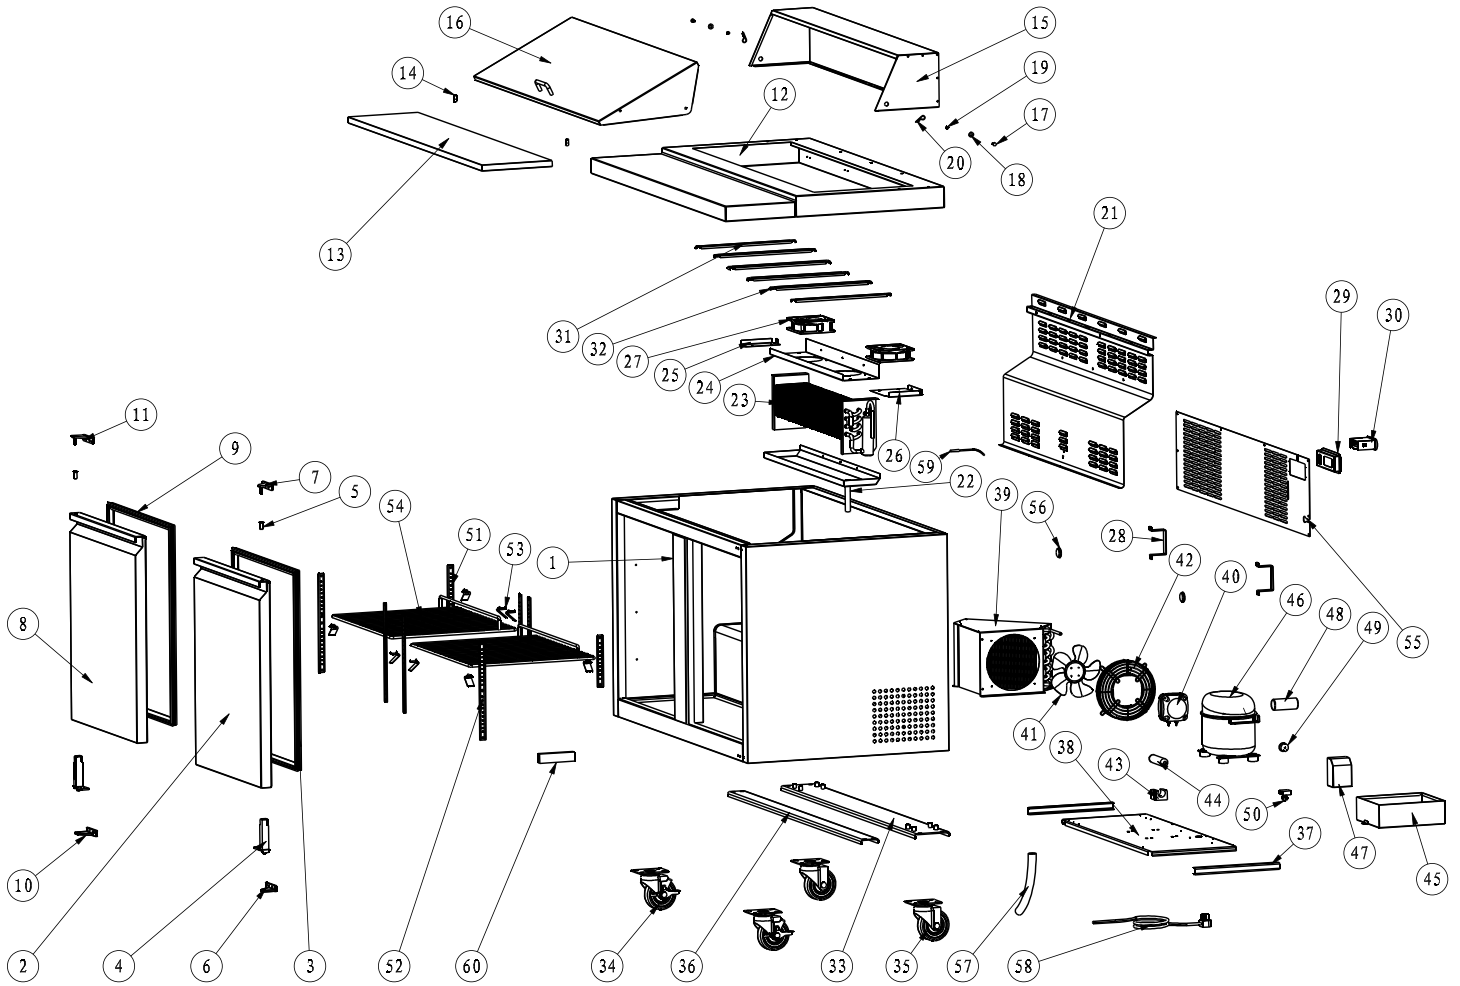

Parts Breakdown

Model PT-CN-1194E-HC 59046

Parts Breakdown

Model PT-CN-1194E-HC 59046

Item No.	Description	Position	Item No.	Description	Position	Item No.	Description	Position
AF092	Cabinet for 59046	1	AF100	Inner Drain Pan for 59046	22	AL932	Condenser Fan Motor for 59046	42
AL940	Right Door for 59046	2	AL945	Evaporator for 59046	23	AL391	Blade of Condenser Fan Motor for 59046	43
AB197	Gasket for 59046	3, 9	AL925	Right Clapboard of Evaporator for 59046	24	AL933	Condenser Fan Cover for 59046	44
AA955	Left/Right Spring Hinge for 59046	4	AL926	Left Clapboard of Evaporator for 59046	25	AB595	Filter Fixer for 59046	45
AA388	Axis Cover for 59046	5	AL927	Evaporator Cover Support for 59046	26	AI968	Filter for 59046	46
AA360	Bottom Right Hinge for 59046	6	AL946	Evaporator Fan Motor for 59046	27	AA874	Outer Drain Pan for 59046	47
AF070	Upper Right Hinge for 59046	7	AF080	Stand Off Bracket for 59046	28	AI372	Compressor for 59046	48
AL941	Left Door for 59046	8	AB320	Thermostat Installation Board for 59046	29	AI373	Compressor Starting Components for 59046	49 - 52
61468	Left Bottom Hinge for 59046	10	AL929	Thermostat for 59046	30	AF089	K Strip-2 Holes for 59046	53
AB200	Upper Left Hinge for 59046	11	AL947	Pan Bracket Support for 59046	31	AF090	K Strip-3 Holes for 59046	54
AF095	Top Board for 59046	12	AL930	Pan Bracket-15 for 59046	32	26884	K Clip for 59046	55
AF096	Cutting Board for 59046	13	AL931	Pan Bracket-25 for 59046	33	AB220	Shelf for 59046	56
AB253	Fixer for Cutting Board for 59046	14	AF104	Castor Support for 59046	34	AL948	Thermostat Installation Board for 59046	57
AL942	Back Cover for 59046	15	26247	Caster without Brake for 59046	35	AL949	Back Grill for 59046	58
AL943	Lid for 59046	16	26246	Caster with Brake for 59046	36	AB169	Foaming Hole Cover for 59046	59
AB256	Dowel for 59046	17	AF105	Assembling Panel Support for 59046	37	AA133	Drain Hose for 59046	60
AB257	Plastic Bolt for 59046	18	AL939	Left Compressor Unit Track for 59046	38	AA135	Power Cord for 59046	61
AB258	Nut for 59046	19	AF106	Compressor Unit Installation Board for 59046	39	AA379	Temperature Probe for 59046	62
AB259	Split Pin for 59046	20	AF085	Compressor Unit Track for 59046	40	AA596	Thermometer for 59046	63
AL944	Evaporator Cover for 59046	21	AB213	Condenser for 59046	41	AL950	Evaporator Fan Cover for 59046	64