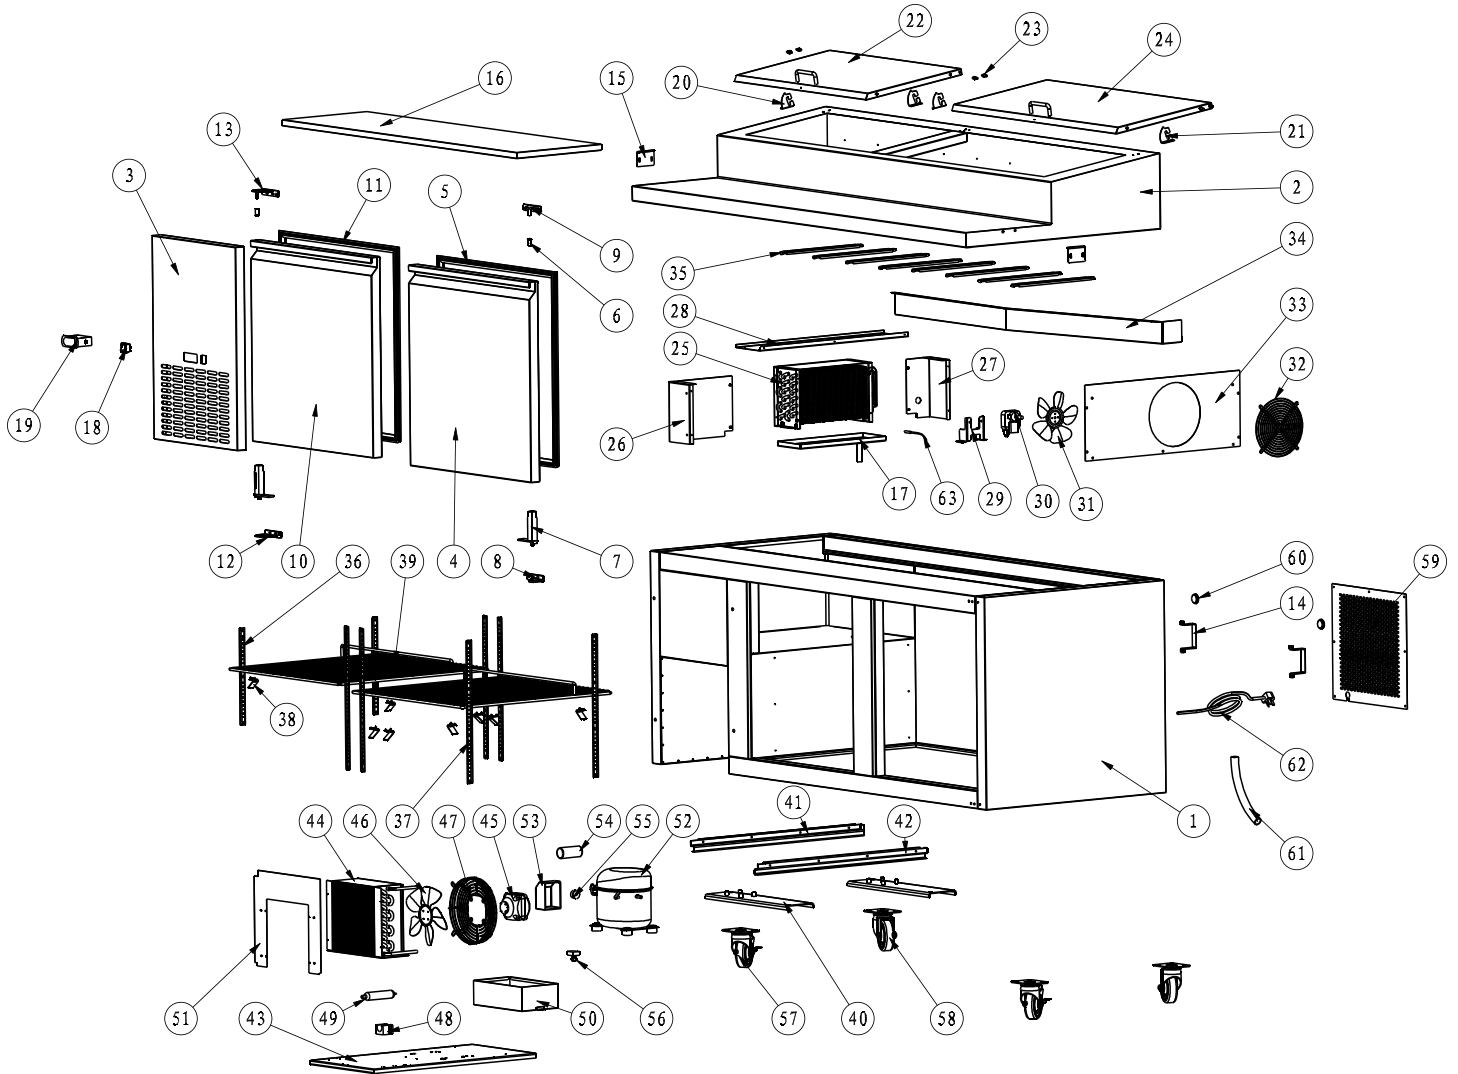

Parts Breakdown

Model PT-CN-1829-HC 50043

Parts Breakdown

Model PT-CN-1829-HC 50043

Item No.	Description	Position	Item No.	Description	Position	Item No.	Description	Position
AF184	Cabinet for 50043	1	AF167	Right Lid Hinge for 50043	21	AF178	Left Compressor Unit Track for 50043	41
AF185	Top Rail for 50043	2	AF190	Lid for 50043	22	AF179	Right Compressor Unit Track for 50043	42
AF161	Control Panel for 50043	3	AB475	Lid Hinge Axis for 50043	23	AF180	Compressor Unit Installation Board for 50043	43
AF186	Right Door for 50043	4	AF191	Lid for 50043	24	AB527	Condenser for 50043	44
AB500	Gasket for 50043	5	AB511	Evaporator for 50043	25	AA984	Condenser Fan Motor for 50043	45
AA388	Axis Cover for 50043	6	AF192	Left Support of Evaporator Cover for 50043	26	AA248	Condenser Fan Blade for 50043	46
AA955	Left/Right Spring Hinge for 50043	7	AF193	Right Support of Evaporator Cover for 50043	27	AA249	Condenser Fan Motor Cover for 50043	47
AA360	Bottom Right Hinge for 50043	8	AF171	Upper Support of Evaporator Cover for 50043	28	AB595	Filter Fixer for 50043	48
AF070	Upper Right Hinge for 50043	9	AF172	Evaporator Fan Motor Holder for 50043	29	AB594	Filter for 50043	49
AF187	Left Door for 50043	10	68809	Evaporator Fan Motor EM3020-28-C04 / 110V for 50043	30	AB590	Outer Drain Pan for 50043	50
AB500	Gasket for 50043	11	AA962	Blade of Evaporator Fan Motor for 50043	31	AF181	Air Shield Board for 50043	51
AA359	Bottom Right Hinge for 50043	12	AA971	Evaporator Fan Motor Cover for 50043	32	AF088	Compressor for 50043	52
AB200	Upper Left Hinge for 50043	13	AF173	Evaporator Cover for 50043	33	26246	Caster with Brake for 50043	57
AF080	Stand Off Bracket for 50043	14	AF174	Air Guide Sheet for 50043	34	26247	Caster without Brake for 50043	58
AF163	Fixer for Cutting Board for 50043	15	AF175	Pan Bracket-25 for 50043	35	AF183	Back Grill for 50043	59
AF188	Cutting Board for 50043	16	AF090	K Strip-3 Holes for 50043	36	AB169	Foaming Hole Cover for 50043	60
AF189	Inner Drain Pan for 50043	17	AF176	K Strip-4 Holes for 50043	37	AA133	Drain Hose for 50043	61
AA124	Power Switch for 50043	18	26884	K Clip for 50043	38	AA135	Power Cord for 50043	62
AA123	Thermostat for 50043	19	AB522	Shelf for 50043	39	AA379	Temperature Probe for 50043	63
AF166	Left Lid Hinge for 50043	20	AF177	Castor Support for 50043	40			