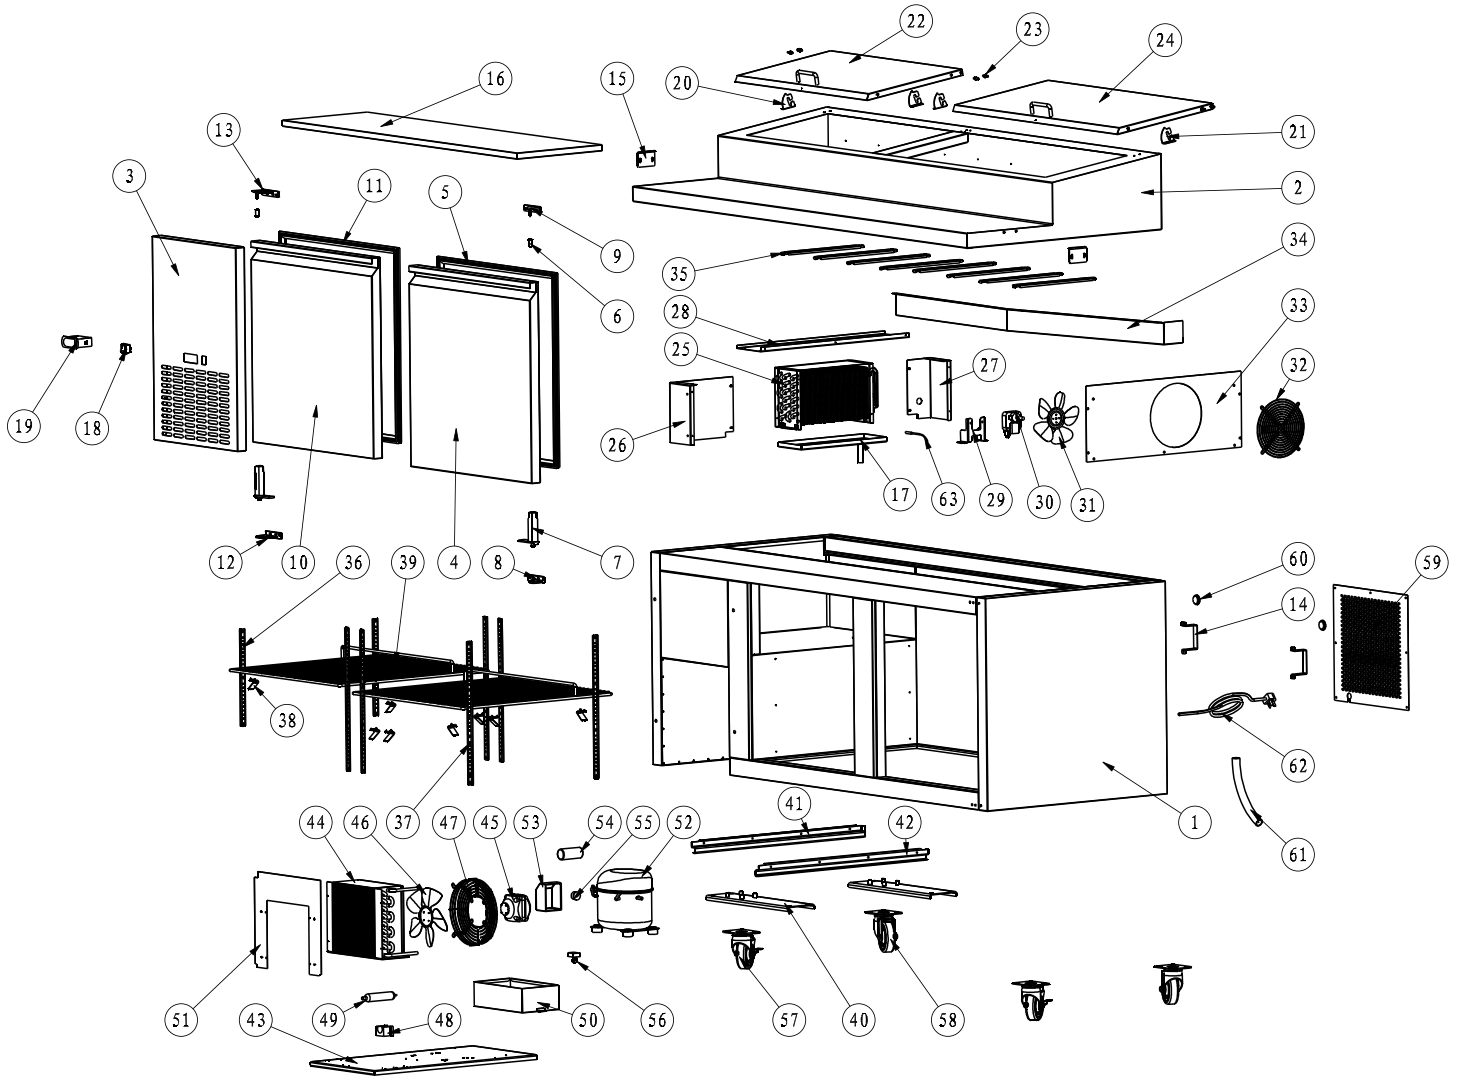

Parts Breakdown

Model **PT-CN-1829E-HC** 59043

Parts Breakdown

Model PT-CN-1829E-HC 59043

Item No.	Description	Position	Item No.	Description	Position	Item No.	Description	Position
AL989	Cabinet for 59043	1	AL994	Lid for 59043	22	AL985	Right Compressor Unit Track for 59043	42
AL990	Top Rail for 59043	2	AB475	Lid Hinge Axis for 59043	23	AL986	Compressor Unit Installation Board for 59043	43
AL964	Control Panel for 59043	3	AL995	Lid for 59043	24	AB527	Condenser for 59043	44
AL991	Right Door for 59043	4	AL973	Evaporator for 59043	25	AG448	Evaporator Fan Motor for 59043	45
AB536	Gasket for 59043	5, 11	AL974	Left Support of Evaporator Cover for 59043	26	AA764	Condenser/Evaporator Fan Motor Blade for 59043	46
AA388	Axis Cover for 59043	6	AL975	Right Support of Evaporator Cover for 59043	27	AL996	Condenser Fan Cover for 59043	47
AA955	Left/Right Spring Hinge for 59043	7	AL976	Upper Support of Evaporator Cover for 59043	28	AB595	Filter Fixer for 59043	48
AA360	Bottom Left Hinge for 59043	8	AL977	Evaporator Fan Motor Holder for 59043	29	AI968	Filter for 59043	49
AF070	Upper Right Hinge for 59043	9	AL932	Condenser Fan Motor for 59043	30	AA874	Outer Drain Pan for 59043	50
AL992	Left Door for 59043	10	AA962	Blade of Evaporator Fan Motor for 59043	31	AL987	Air Shield Board for 59043	51
61468	Left Bottom Hinge for 59043	12	AA971	Evaporator Fan Motor Cover for 59043	32	AI372	Compressor for 59043	52
AB200	Upper Left Hinge for 59043	13	AL978	Evaporator Cover for 59043	33	AI373	Compressor Starting Components for 59043	53 - 56
AL966	Stand Off Bracket for 59043	14	AL979	Air Guide Sheet for 59043	34	26246	Caster with Brake for 59043	57
AL967	Fixer for Cutting Board for 59043	15	AL980	Pan Bracket-25 for 59043	35	26247	Caster without Brake for 59043	58
AL993	Cutting Board for 59043	16	AF090	K Strip-3 Holes for 59043	36	AL988	Back Grill for 59043	59
AL969	Inner Drain Pan for 59043	17	AL981	K Strip-4 Holes for 59043	37	AB169	Foaming Hole Cover for 59043	60
AA124	Power Switch for 59043	18	26884	K Clip for 59043	38	AA133	Drain Hose for 59043	61
AL929	Thermostat for 59043	19	AL982	Shelf for 59043	39	AA135	Power Cord for 59043	62
AL970	Left Lid Hinge for 59043	20	AL983	Castor Support for 59043	40	AA379	Temperature Probe for 59043	63
AL971	Right Lid Hinge for 59043	21	AL984	Left Compressor Unit Track for 59043	41			