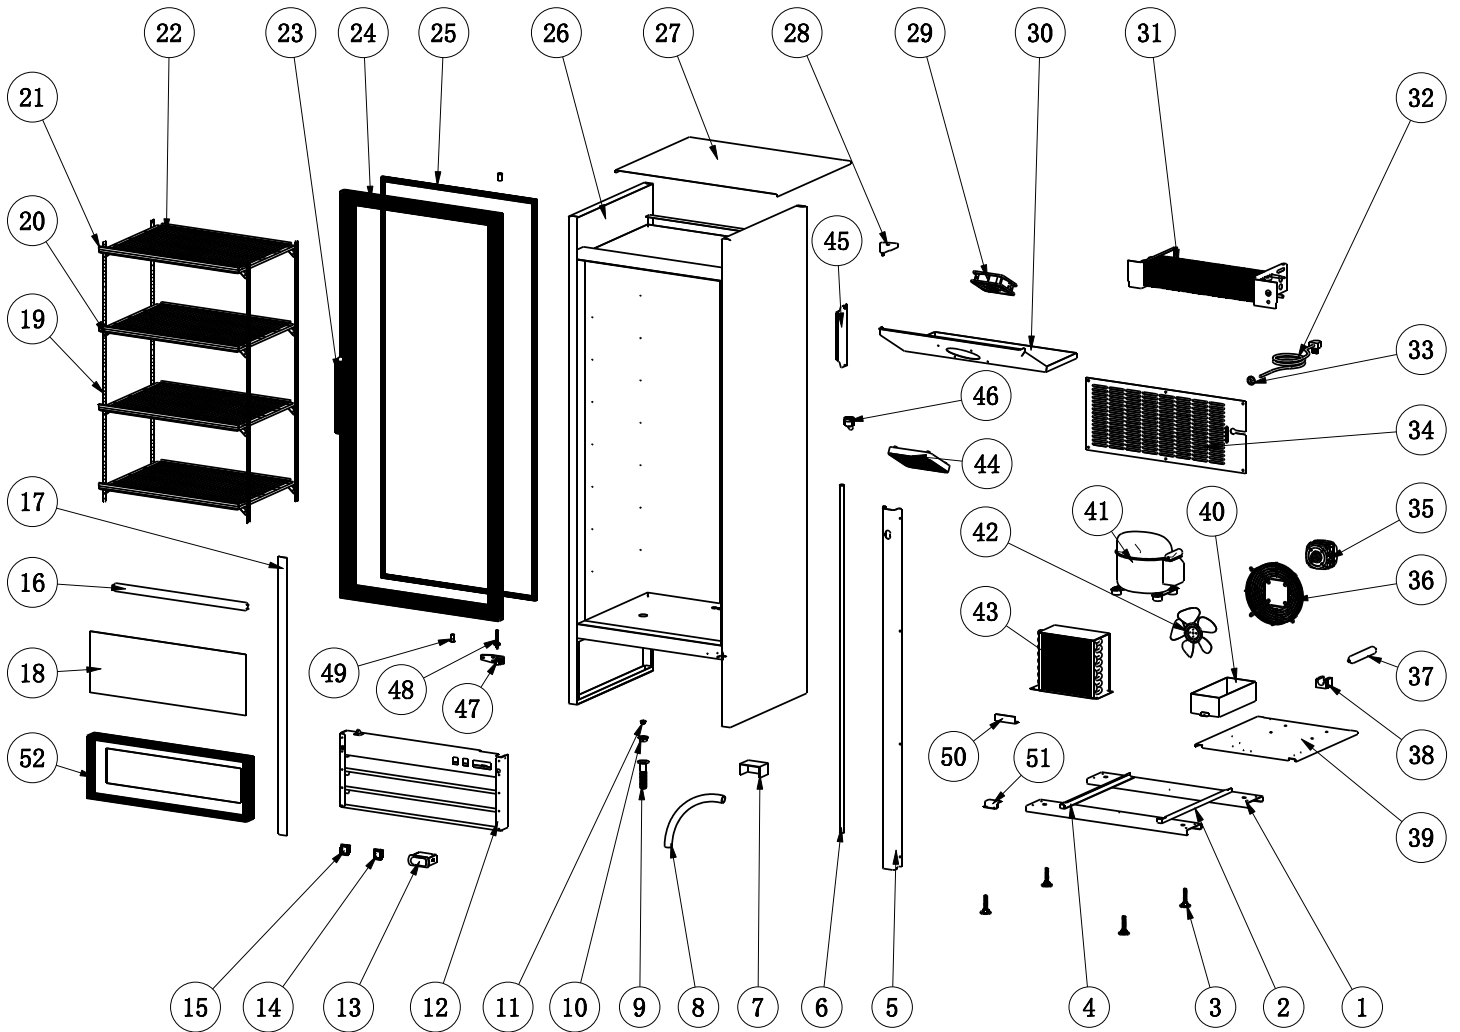

Parts Breakdown

Model RE-CN-0014-H 50035

Parts Breakdown

Model RE-CN-0014-H 50035

Item No.	Description	Position	Item No.	Description	Position	Item No.	Description	Position
AE907	Castor Supporter for 50035	1	AE911	K Strip for 50035	19	AB594	Filter for 50035	37
AE896	Right Track for Installation Board for 50035	2	26884	K Clip for 50035	20	AB595	Filter Fixer for 50035	38
AA185	Leveling Feet for 50035	3	AA725	Shelf Tag for 50035	21	AE904	Compressor Unit Installation Board for 50035	39
AE897	Left Track for Installation Board for 50035	4	AA726	Shelf for 50035	22	AE905	Outer Drain Pan for 50035	40
AE908	Air Pipe Protection Board for 50035	5	AA695	Glass Door Handle for 50035	23	AE906	Compressor for 50035	41
AA528	Drain Hose for 50035	6	AA727	Glass Door for 50035	24	AA208	Condenser Fan Blade for 50035	42
AA214	Thermostat Water Proof Cover for 50035	7	AA728	Glass Door Gasket for 50035	25	AA709	Condenser for 50035	43
AA216	Drain Tube for 50035	8	AE912	Top Cover for 50035	27	AA710	Evaporator Fan Motor Cover for 50035	44
AA686	Plastic Drain Pipe with Fixer for 50035	9, 10	AB966	Upper Right Hinge Holder for 50035	28	AA711	LED Power Supply for 50035	45
AA687	Drain Pipe Cover for 50035	11	AE901	Evaporator Fan Motor for 50035	29	AA712	Inner Drain Tube Connector for 50035	46
AE909	Front Grille for 50035	12	AE913	Evaporator Cover for 50035	30	AA713	Bottom Right Hinge Holder for 50035	47
AB109	Thermostat for 50035	13	AA733	Evaporator for 50035	31	AA714	Hinge Axis for 50035	48
AA362	LED Light Switch for 50035	14	AA135	Power Cord for 50035	32	AA715	Axis Cover for 50035	49
AA124	Power Switch for 50035	15	AA703	Power Cord Cover for 50035	33	AB974	Handle for Installation Board for 50035	50
AE910	LED in Light Box for 50035	16	AE914	Back Grill for 50035	34	AB973	Limited Block for Installation Board for 50035	51
AA722	LED Light for 50035	17	AA705	Condenser Fan Motor for 50035	35	AA740	Light Box Frame for 50035	52
AA723	Handle of Installation Board for 50035	18	AA207	Condenser Fan Motor Cover for 50035	36			