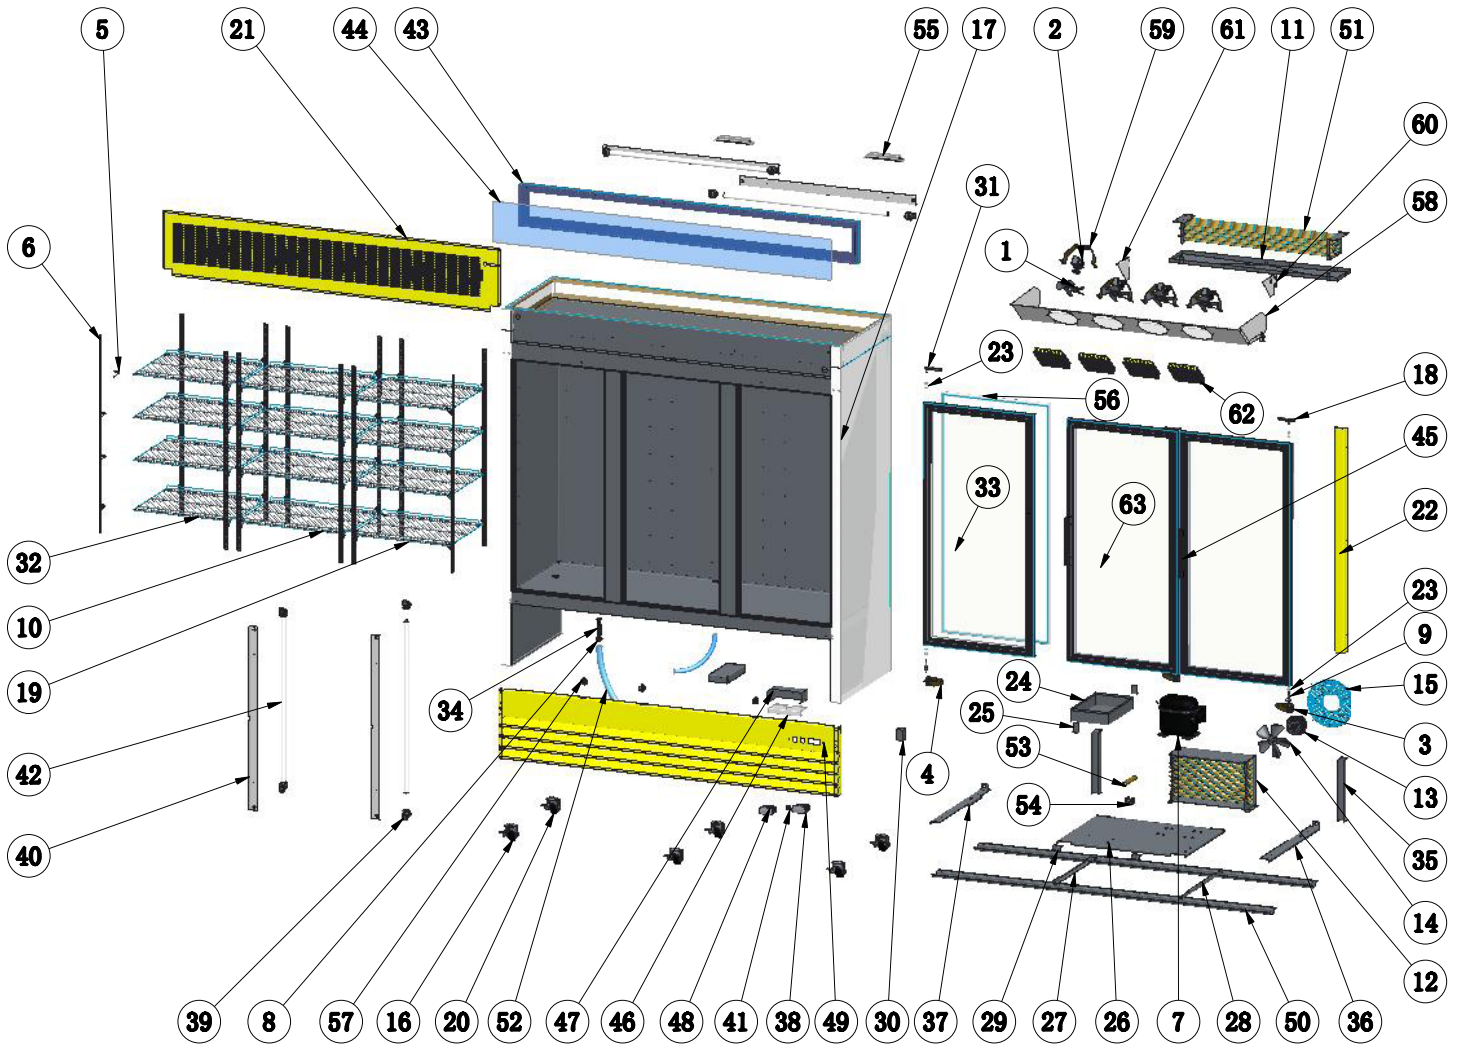

Parts Breakdown

Model RE-CN-0052-HC 50052

Parts Breakdown

Model RE-CN-0052-HC 50052

Item No.	Description	Position	Item No.	Description	Position	Item No.	Description	Position
61219	Evaporator Fan Blade V154/22 for 50052	1	AE919	Air Pipe Protection Board for 50052	22	AA837	Light Box Plate for 50052	44
68809	Evaporator Fan Motor EM3020-28-C04 / 110V for 50052	2	AA715	Axis Cover for 50052	23	AA695	Glass Door Handle for 50052	45
AA807	Bottom Right Hinge Holder for 50052	3	AB970	Outer Drain Pan for 50052	24	AE926	Thermostat Installation Plate for 50052	46
AA808	Bottom Left Hinge Holder for 50052	4	AB973	Limited Block for Installation Board for 50052	25, 29	AB975	Waterproof Cover of Thermostat for 50052	47
26884	K Clip for 50052	5	AE920	Installation Board for 50052	26	AA124	Power Switch for 50052	48
AA809	K Strip for 50052	6	AE894	Right Rail for Installation Board for 50052	27	AE927	Front Grill for 50052	49
AE915	Compressor (T6217Z) for 50052	7	AE892	Left Rail for Installation Board for 50052	28	AE928	Caster Supporter for 50052	50
AA687	Drain Pipe Cover for 50052	8	AB974	Handle for Installation Board for 50052	30	AA842	Evaporator for 50052	51
AA810	Bottom Hinge Axis for 50052	9	AE921	Upper Left Hinge Holder for 50052	31	AA216	Drain Tube for 50052	52
AA811	Middle Shelf for 50052	10	AA830	Left Glass Door for 50052	33	AB594	Filter for 50052	53
AE916	Inner Drain Pan for 50052	11	AA686	Plastic Drain Pipe with Fixer for 50052	34	AB595	Filter Fixer for 50052	54
AA300	Condenser for 50052	12	AE922	Supporting Board for 50052	35	AA787	LED Power Supply for 50052	55
AA813	Condenser Fan Motor for 50052	13	AE923	Right Connecting Board for Caster for 50052	36	AE929	Gasket for 50052	56
AA814	Condenser Fan Motor Blade for 50052	14	AE924	Left Connecting Board for Caster for 50052	37	AA844	Door Switch for 50052	57
AB077	Condenser Fan Cover for 50052	15	AB109	Thermostat for 50052	38	AE930	Evaporator Cover for 50052	58
26246	Caster with Brake for 50052	16	AE925	Fixer for Inner LED Light for 50052	39	AA757	Evaporator Fan Motor Bracket for 50052	59
AA857	Upper Right Hinge Holder for 50052	18	AA835	LED Inside Cabinet for 50052	40	AB987	Right End Plate for Evaporator for 50052	60
AE917	Shelf for 50052	19, 32	AA362	LED Light Switch for 50052	41	AB993	Left End Plate for Evaporator for 50052	61
26247	Caster without Brake for 50052	20	AA722	LED Light for 50052	42	AA710	Evaporator Fan Motor Cover for 50052	62
AE918	Back Grill for 50052	21	AA836	Light Box Frame for 50052	43	AE931	Right Glass Door for 50052	63