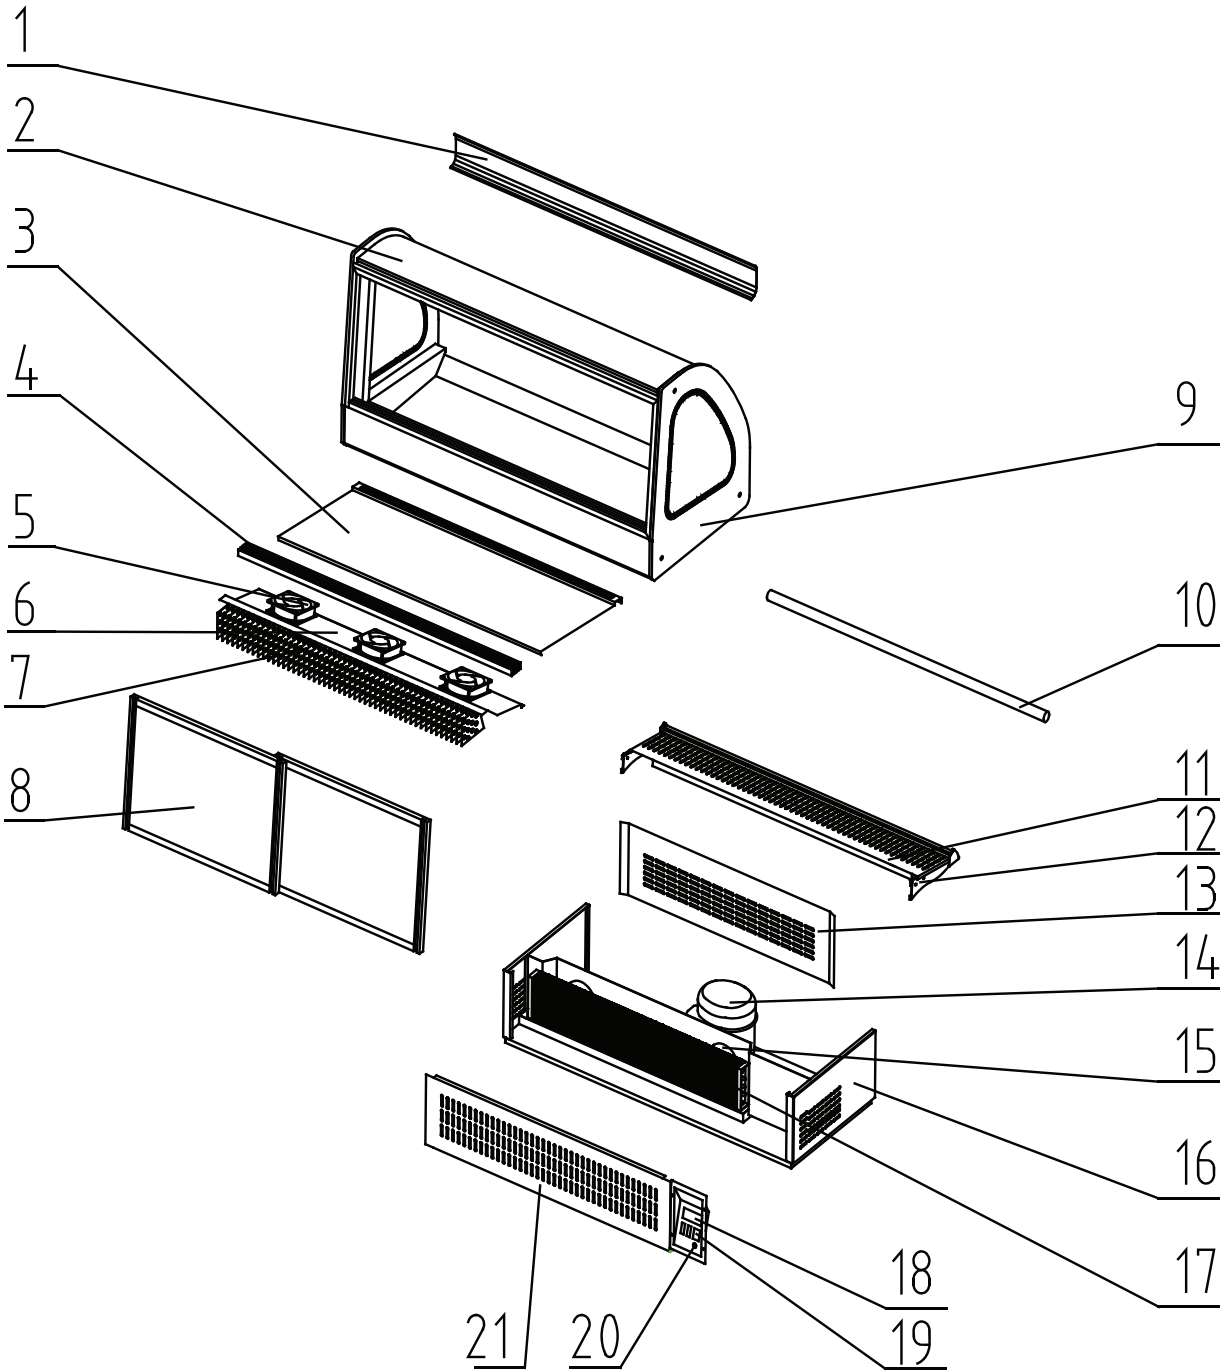

Parts Breakdown

Model RS-CN-0218 36515

Parts Breakdown

Model RS-CN-0218 36515

Item No.	Description	Position	Item No.	Description	Position	Item No.	Description	Position
73964	Front Decoration Panel for 36515	1	31663	Left Side Glass for 36515	9	31672	Decoration Right Panel for 36515	16-A
73965	Front Curved Glass for 36515	2	65051	Right Side Glass for 36515	9-A	73962	Condenser for 36515	17
73966	Bottom Shelf for 36515	3	28427	Light for 36515	10	31682	Digital Thermostat for 36515	18
73967	Rear Stainless Steel Air Grill for 36515	4	73973	Top Shelf for 36515	11	28022	Main Switch for 36515	19
31693	Evaporator Fan Motor for 36515	5	73974	Top Shelf Bracket for 36515	12	28023	Small Switch for 36515	19-A
73968	Evaporator Rack for 36515	6	73975	Front Bottom Panel for 36515	13	28378	Control Panel for 36515	20
73969	Evaporator for 36515	7	73961	Compressor for 36515	14	73976	Back Panel for 36515	21
73970	Left Sliding Door for 36515	8	73889	Evaporator Fan Motor for 36515	15			
73971	Right Sliding Door for 36515	8-A	31671	Decoration Left Panel for 36515	16			